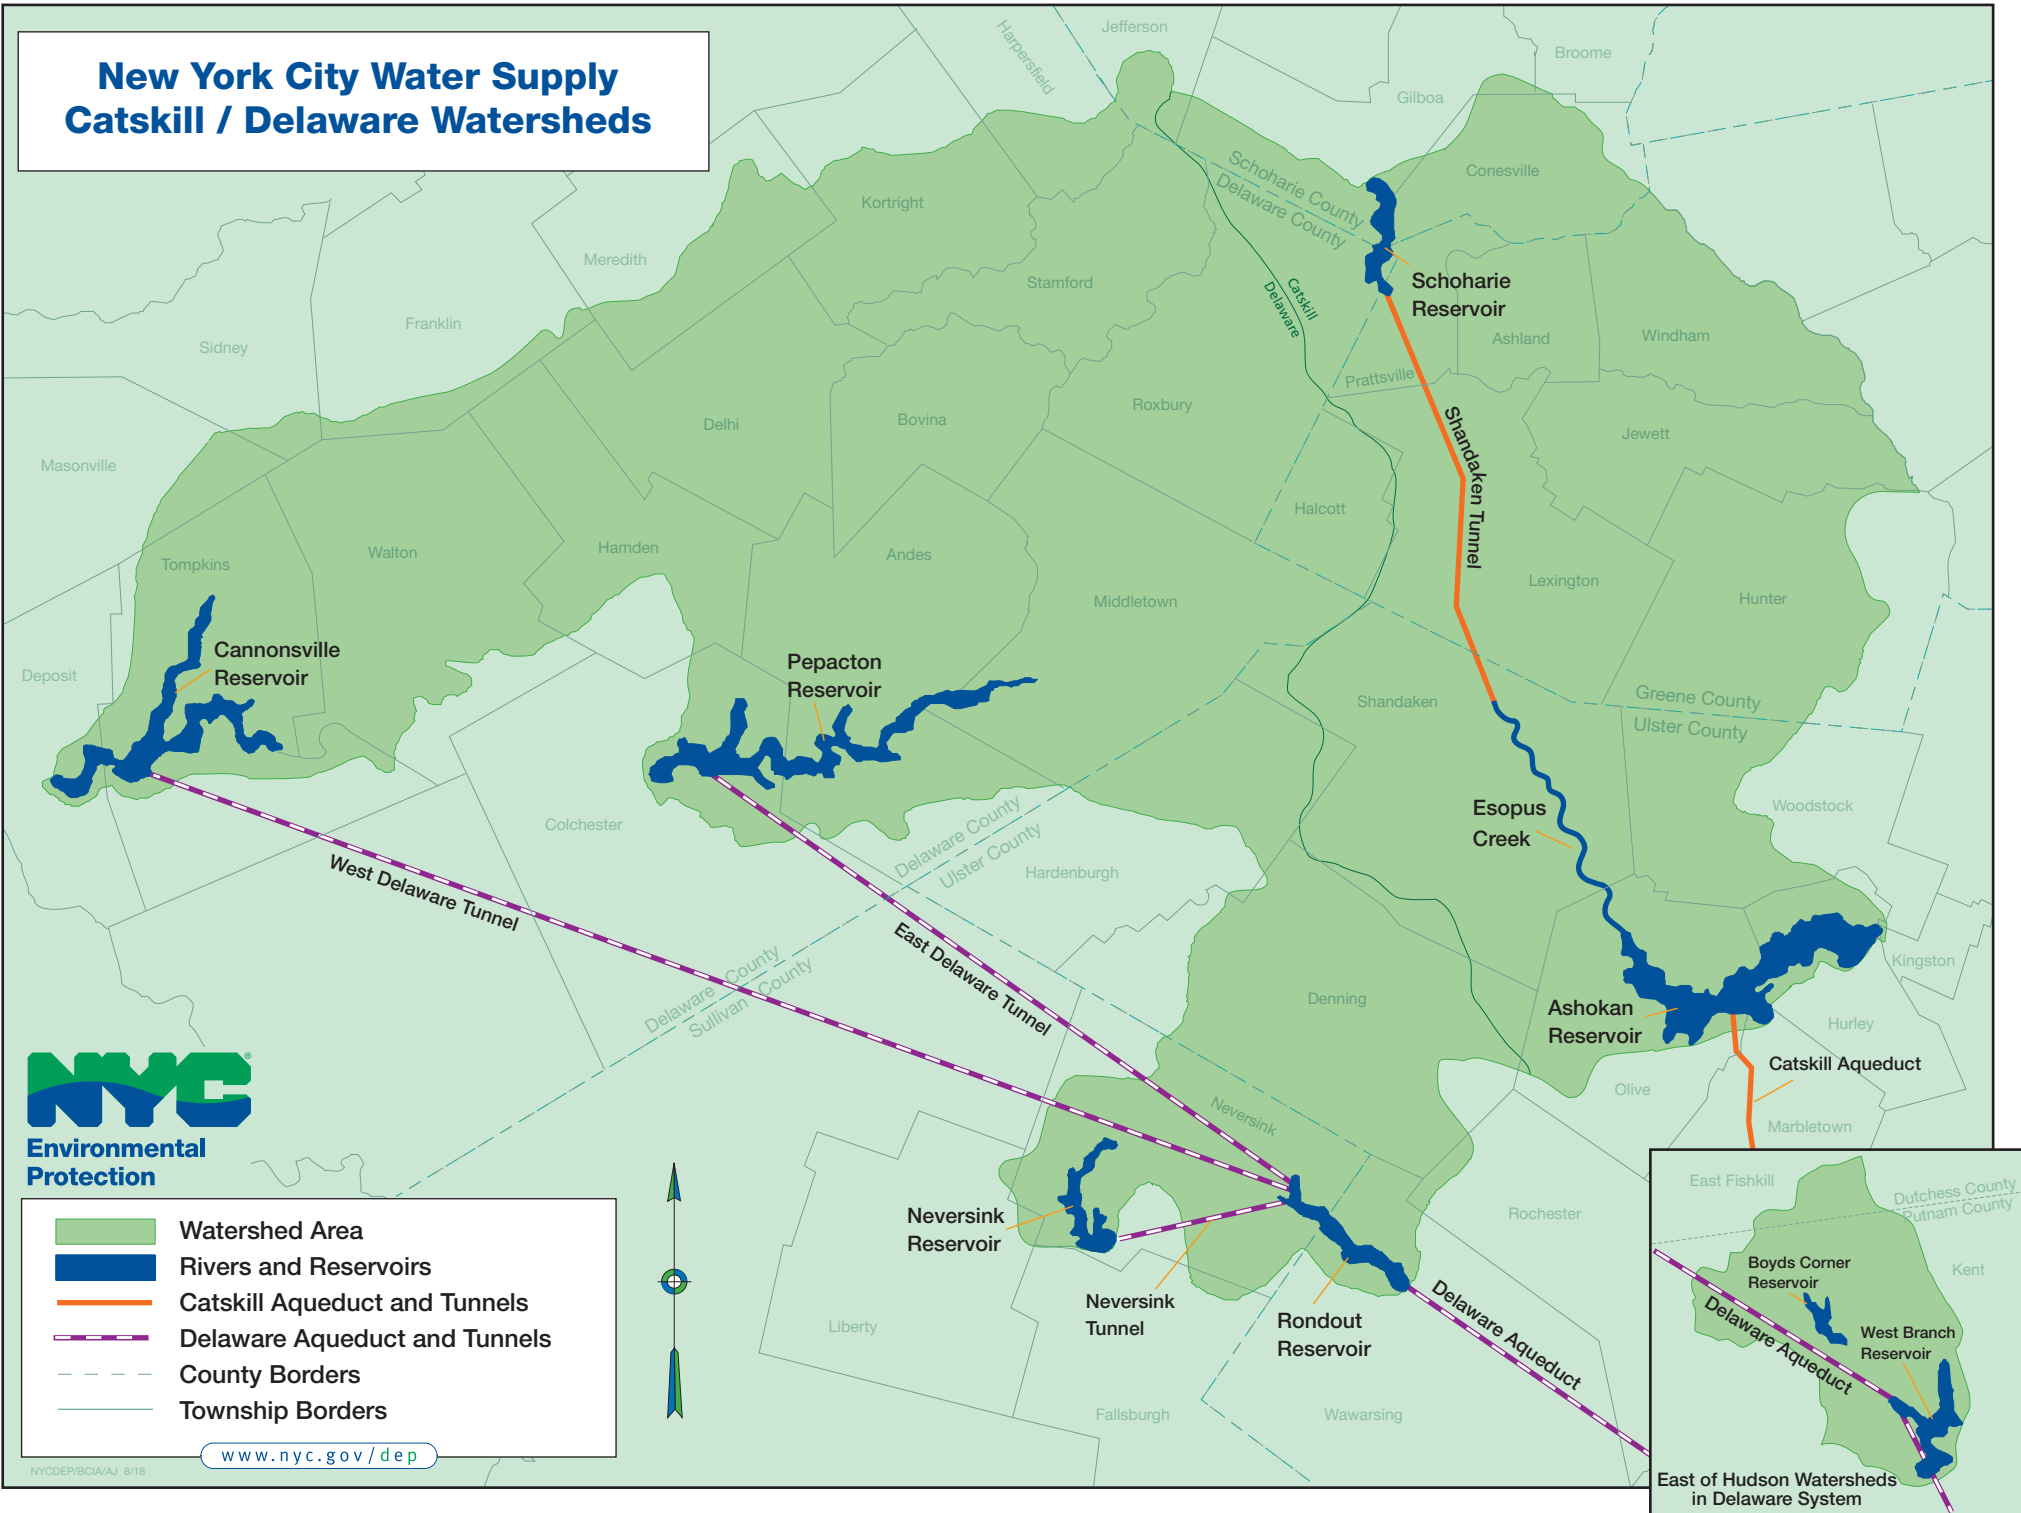

# New York City Water Supply Catskill / Delaware Watersheds

- Watershed Area
- Rivers and Reservoirs
- Catskill Aqueduct and Tunnels
- Delaware Aqueduct and Tunnels
- County Borders
- Township Borders

[www.nyc.gov/dep](http://www.nyc.gov/dep)