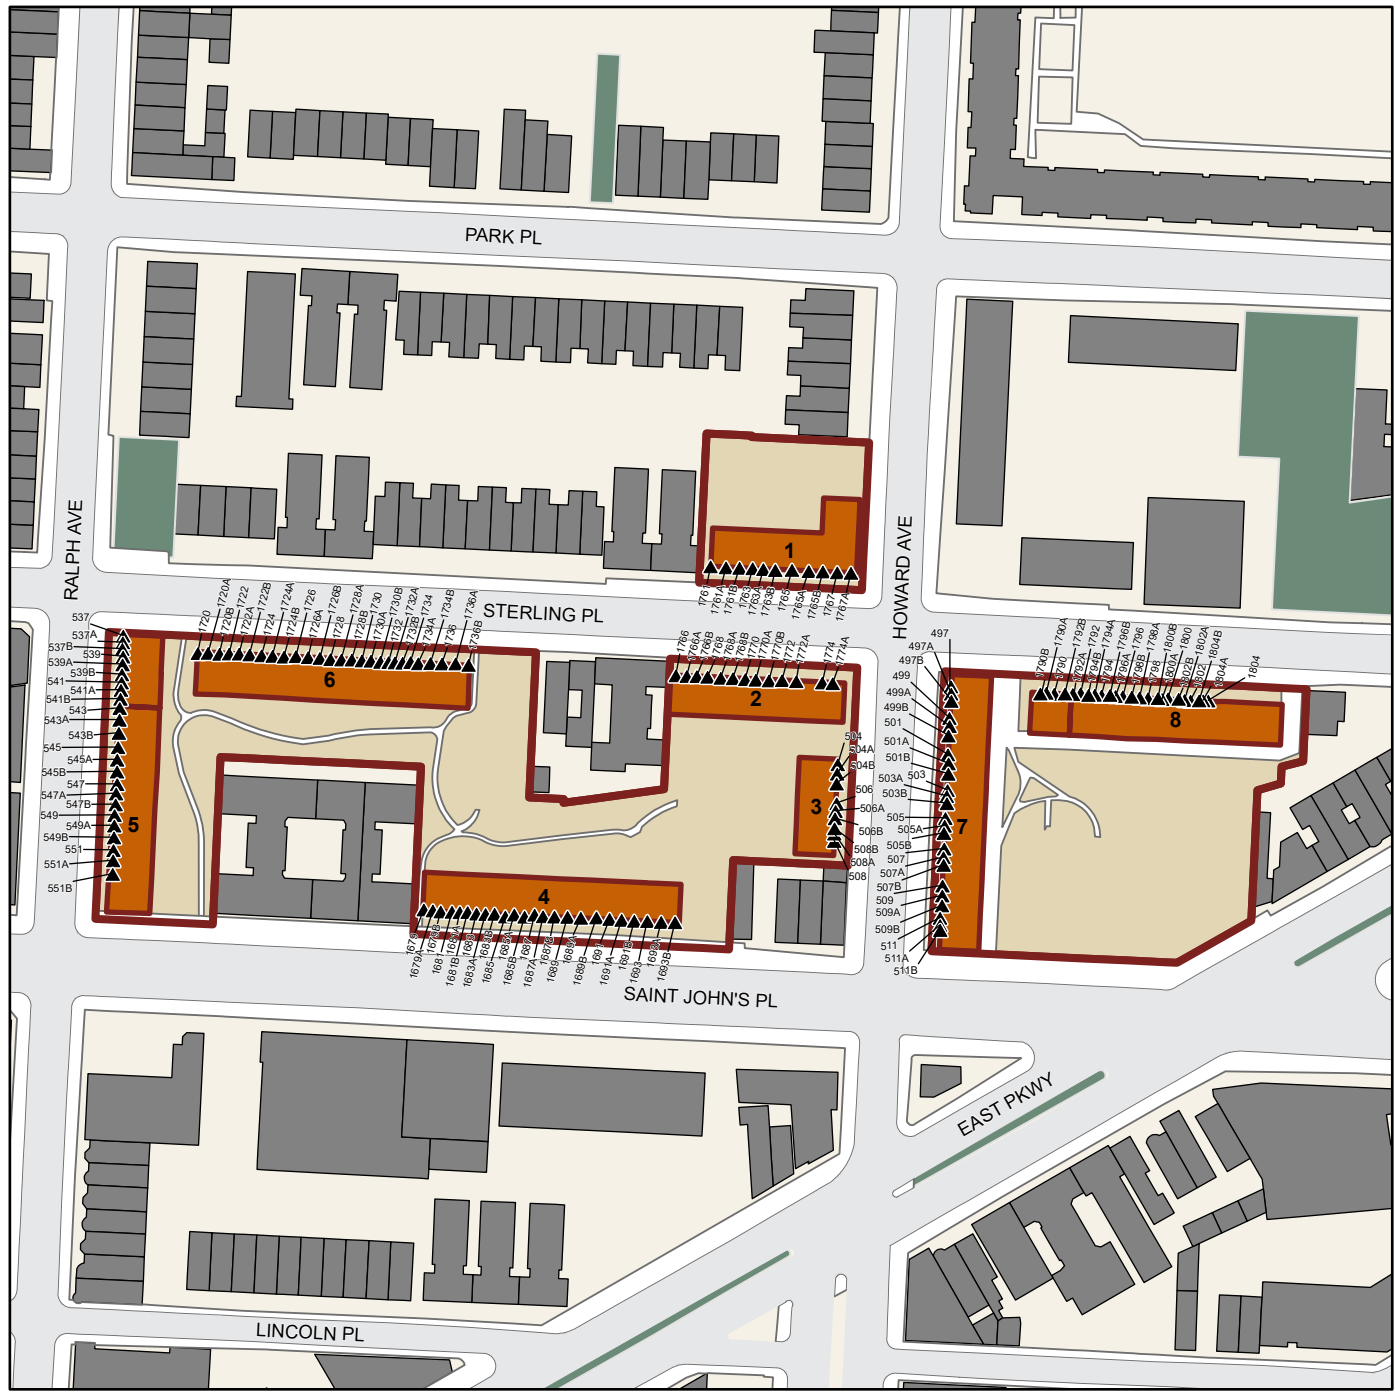

PACT Project Name: Reid Apartments + Park Rock Consolidated

Conversion Date: 11/28/2023

Property Manager(s)*: Fairstead

Social Service Provider(s): Black Veterans for Social Justice (non-profit)

*Contact(s) for more information about property management:

Jennifer Lau
212-896-4922; 347-432-5767
Jennifer.Lau@Fairstead.com

- PACT Development
- PACT Building
- ▲ Residential Addresses
- NYC Parks

Prepared by: Performance Tracking & Analytics Department (December 2023)