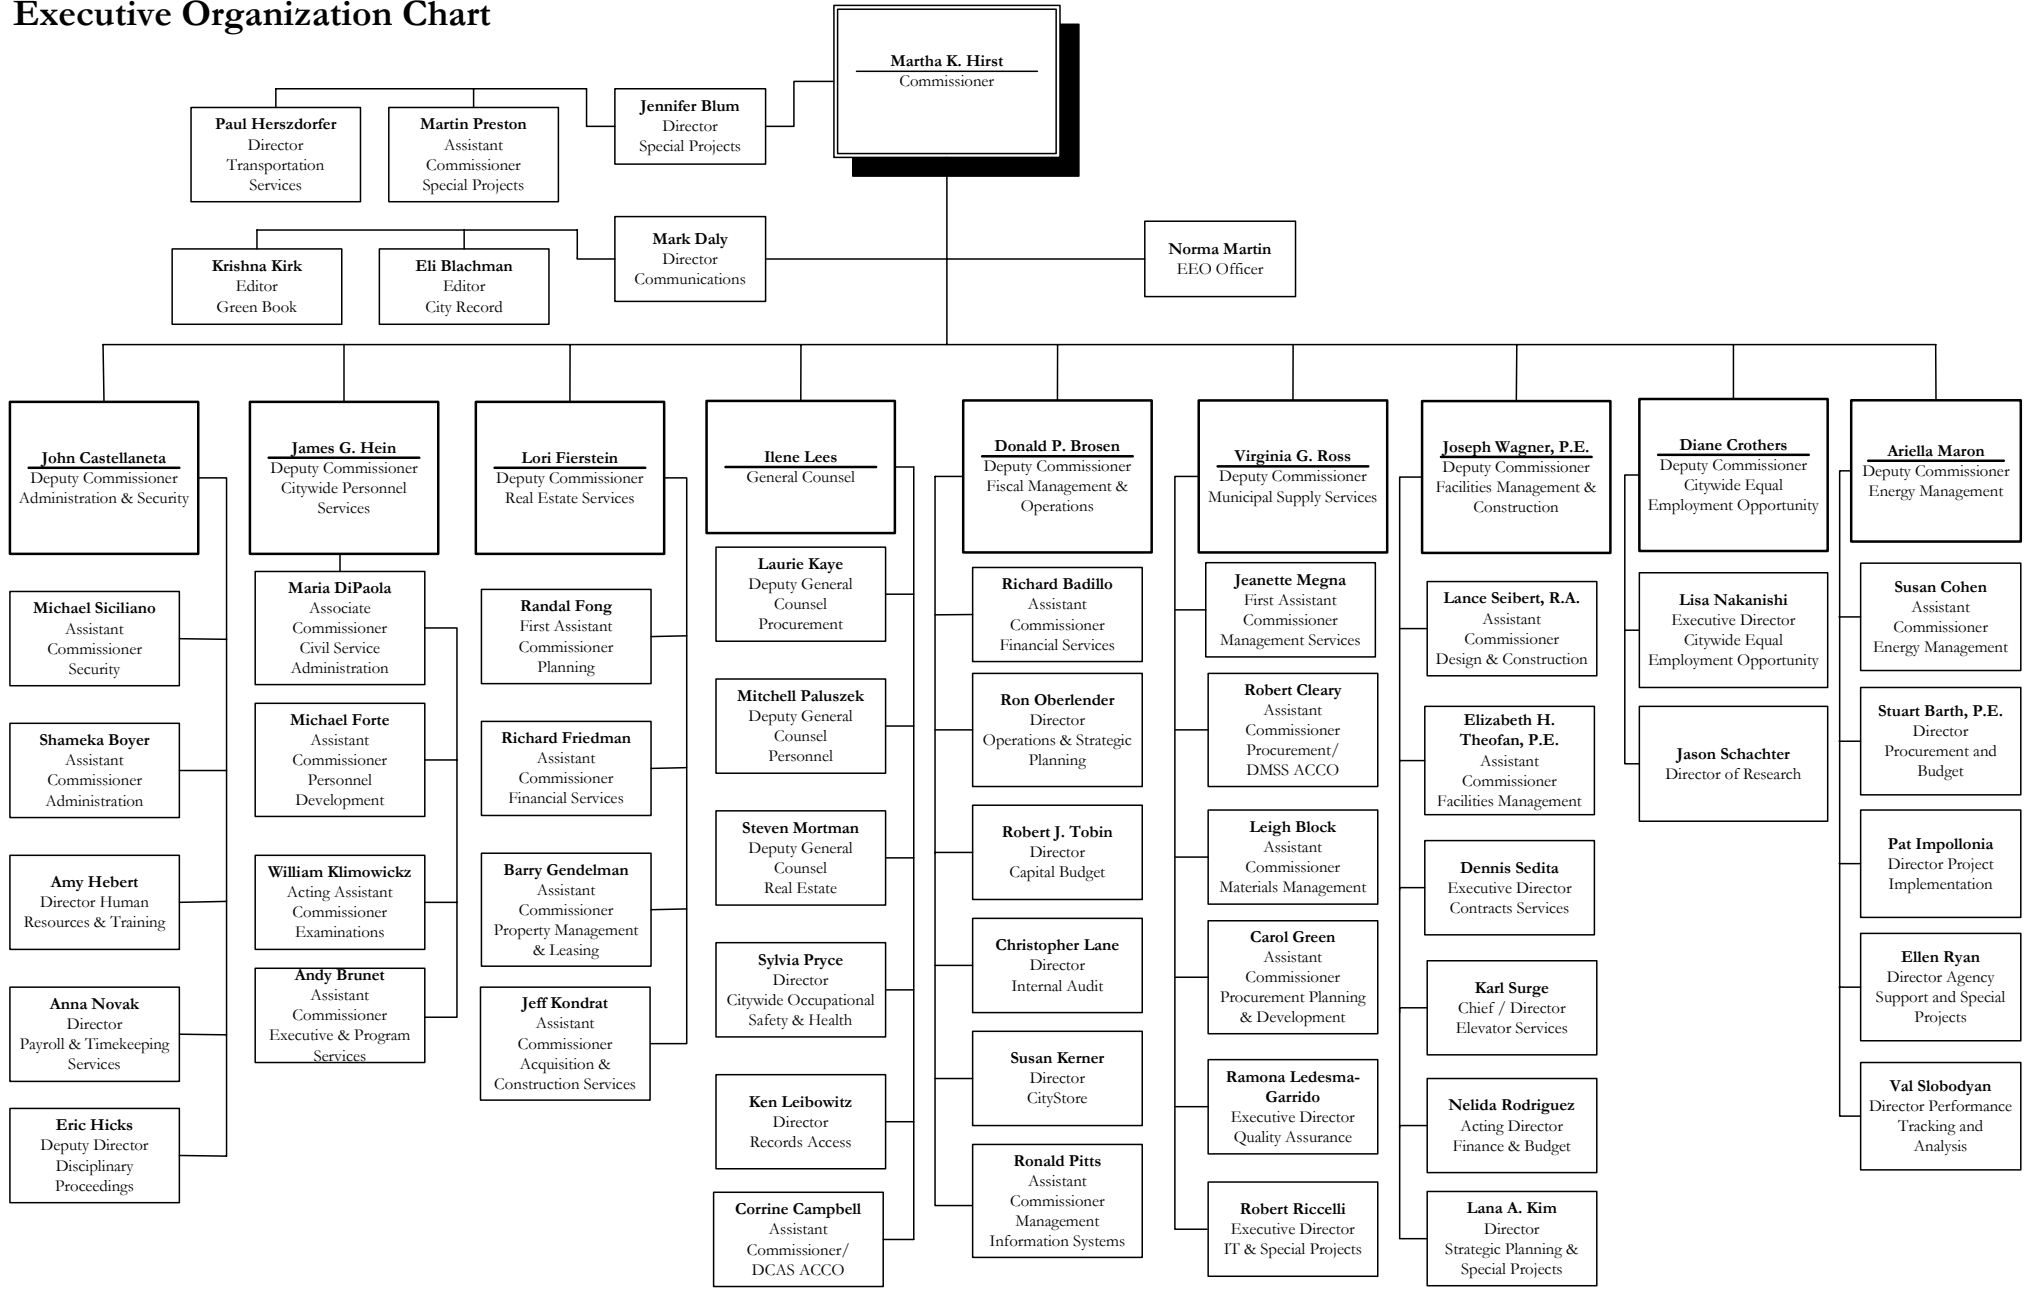

DEPARTMENT OF CITYWIDE ADMINISTRATIVE SERVICES

Executive Organization Chart

January 20, 2010