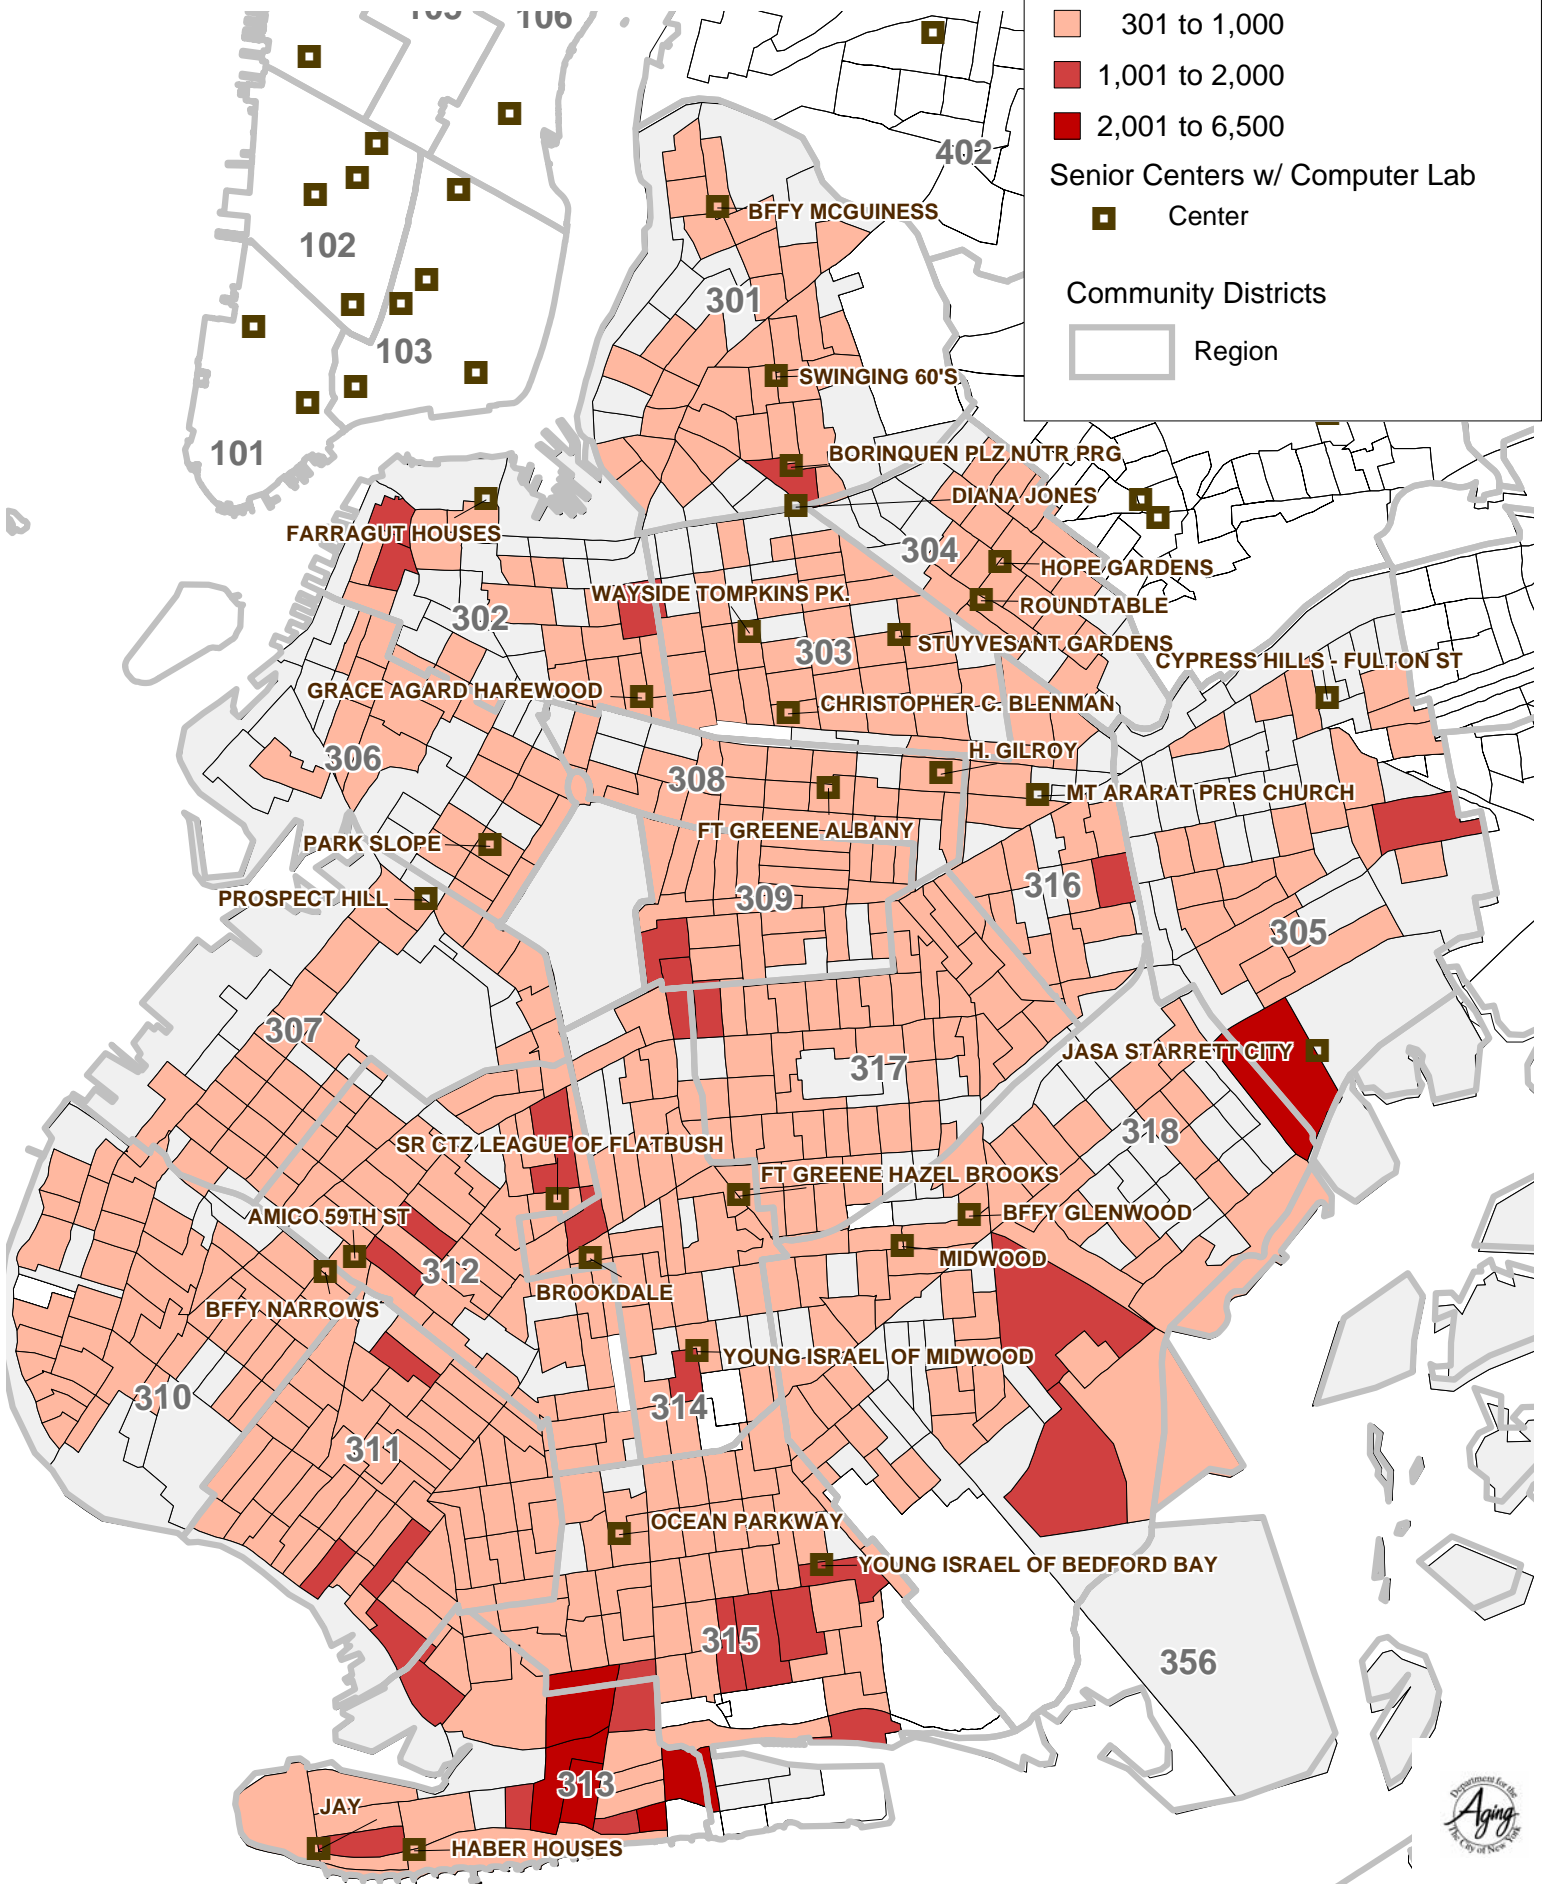

# Brooklyn Senior Centers w/ Computer Labs New York City's 60+ Population

New York City Residents 60 & Over  
by Census Tract

Senior Centers w/ Computer Lab  
Center

Community Districts

PROGRAM NAME	ADDRESS	CITY	STATE	ZIP CODE
AMICO 59TH STREET SENIOR CENTER	5901 13th Avenue	Brooklyn	NY	11219
BFFY GLENWOOD SENIOR CTR	5701 Avenue H	Brooklyn	NY	11235
BFFY MCGUINNESS NOSIDE SR CTR	715 Leonard Street	Brooklyn	NY	11222
BFFY NARROWS SENIOR CENTER	1230 63rd Street	Brooklyn	NY	11219
BORINQUEN PLAZA NUTRITION PROGRAM	80 Seigel Street	Brooklyn	NY	11206
BROOKDALE SR CITZ CTR	817 Avenue H	Brooklyn	NY	11230
CHRISTOPHER C. BLENMAN SENIOR CENTER	69 McDonough Street	Brooklyn	NY	11203
CYPRESS HILLS - FULTON ST S	3208 Fulton Street	Brooklyn	NY	11208
DIANA JONES SENIOR CENTER	741 Flushing Avenue	Brooklyn	NY	11206
FARRAGUT HOUSES SENIOR CENTER	228 York Street	Brooklyn	NY	11201
FT GREENE ALBANY SENIOR CTR	196 Albany Ave	Brooklyn	NY	11213
FT GREENE HAZEL BROOKS SR CTR	1460 Flatbush Avenue	Brooklyn	NY	11210
GRACE AGARD HAREWOOD SENIOR CENTER	966 Fulton Street	Brooklyn	NY	11238
H. GILROY SENIOR CENTER	447 Kingsborough 4th Walk	Brooklyn	NY	11233
HABER HOUSES SENIOR CENTER	3024 West 24 Street	Brooklyn	NY	11224
HOPE GARDENS SENIOR CENTER	195 Linden Street	Brooklyn	NY	11221
JAY SENIOR CENTER	3001 West 37 Street	Brooklyn	NY	11229
MIDWOOD SENIOR CENTER	4815 Avenue I	Brooklyn	NY	11234
MT ARARAT PRES CHURCH SENIOR CENTER	1630 St. Marks Avenue	Brooklyn	NY	11233
OCEAN PARKWAY SENIOR CITIZENS CENTER	1960 East 7 Street	Brooklyn	NY	11223
PARK SLOPE SENIOR CITIZENS CENTER	463A7 Street	Brooklyn	NY	11215
PROSPECT HILL SENIOR SERVICES CENTER	283 Prospect Avenue	Brooklyn	NY	11215
ROUNDTABLE SENIOR CITIZENS CTR	1175 Gates Ave	Brooklyn	NY	11221
SR CITIZENS LEAGUE OF FLATBUSH SR CENTER	550 Ocean Parkway	Brooklyn	NY	11218
STUYVESANT GARDENS	150 Malcolm X Blvd	Brooklyn	NY	11221
SURF SOLOMON SENIOR CENTER	3001 West 37 Street	Brooklyn	NY	11224
SWINGING 60'S SENIOR CENTER	211 Ainslie Street	Brooklyn	NY	11211
WAYSIDE TOMPKINS PARK SENIOR CENTER	550 Greene Avenue	Brooklyn	NY	11216
YOUNG ISRAEL OF BEDFORD BAY SR CENTER	2114 Brown Street	Brooklyn	NY	11229
YOUNG ISRAEL OF MIDWOOD SR CTR	1694 Ocean Avenue	Brooklyn	NY	11230