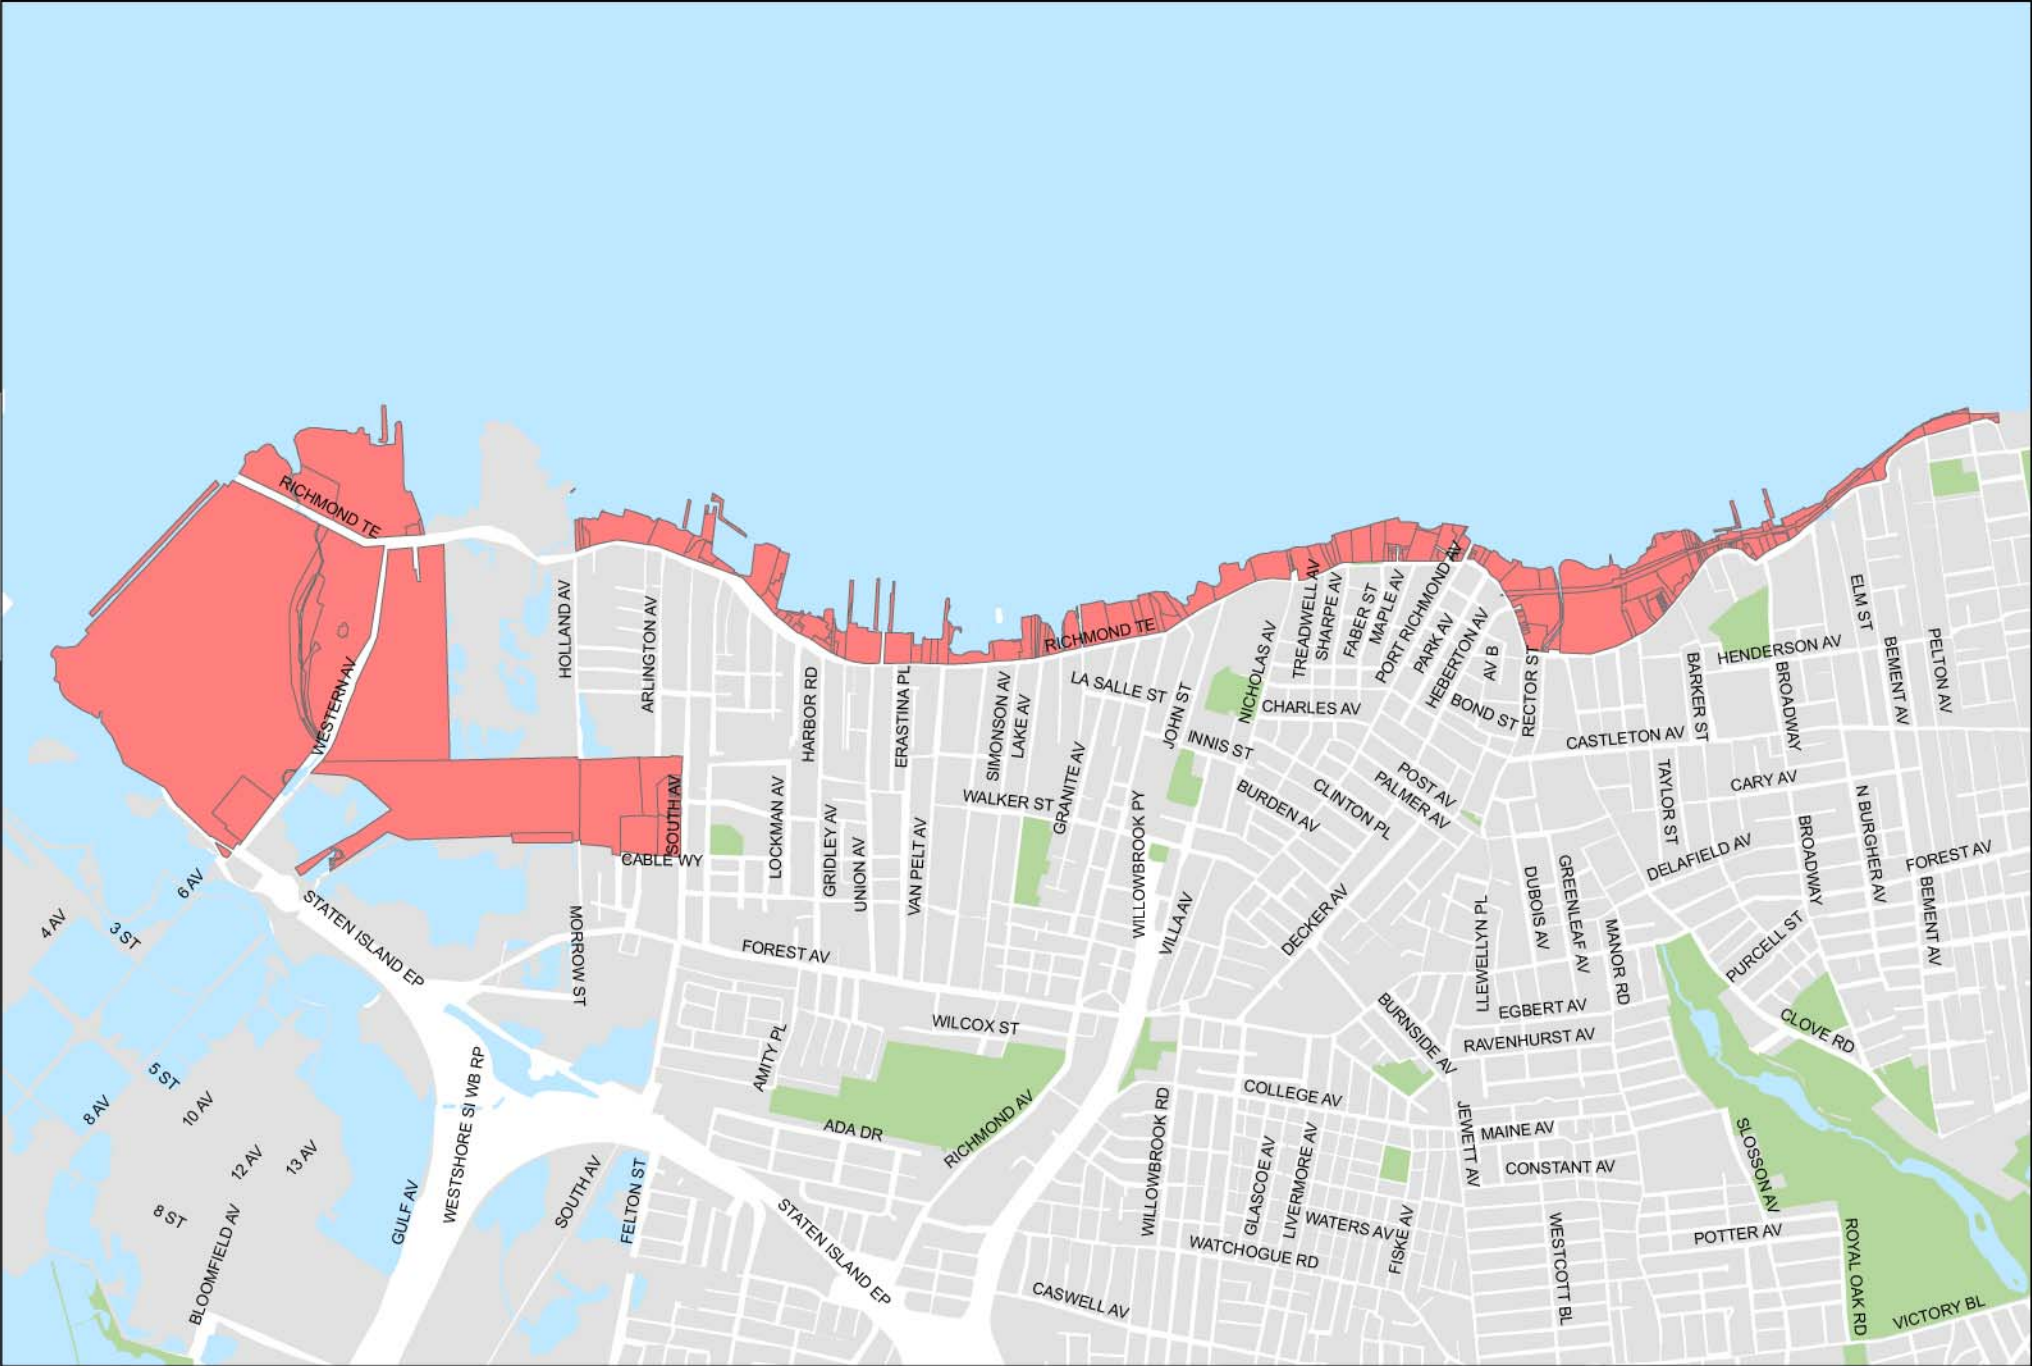

# Howland Hook Industrial Business Area

 Ombudsman Area

Data Source: MapPLUTO copyrighted by the New York City Department of City Planning  
Prepared by the Mayor's Office of Industrial and Manufacturing Businesses, March 2006