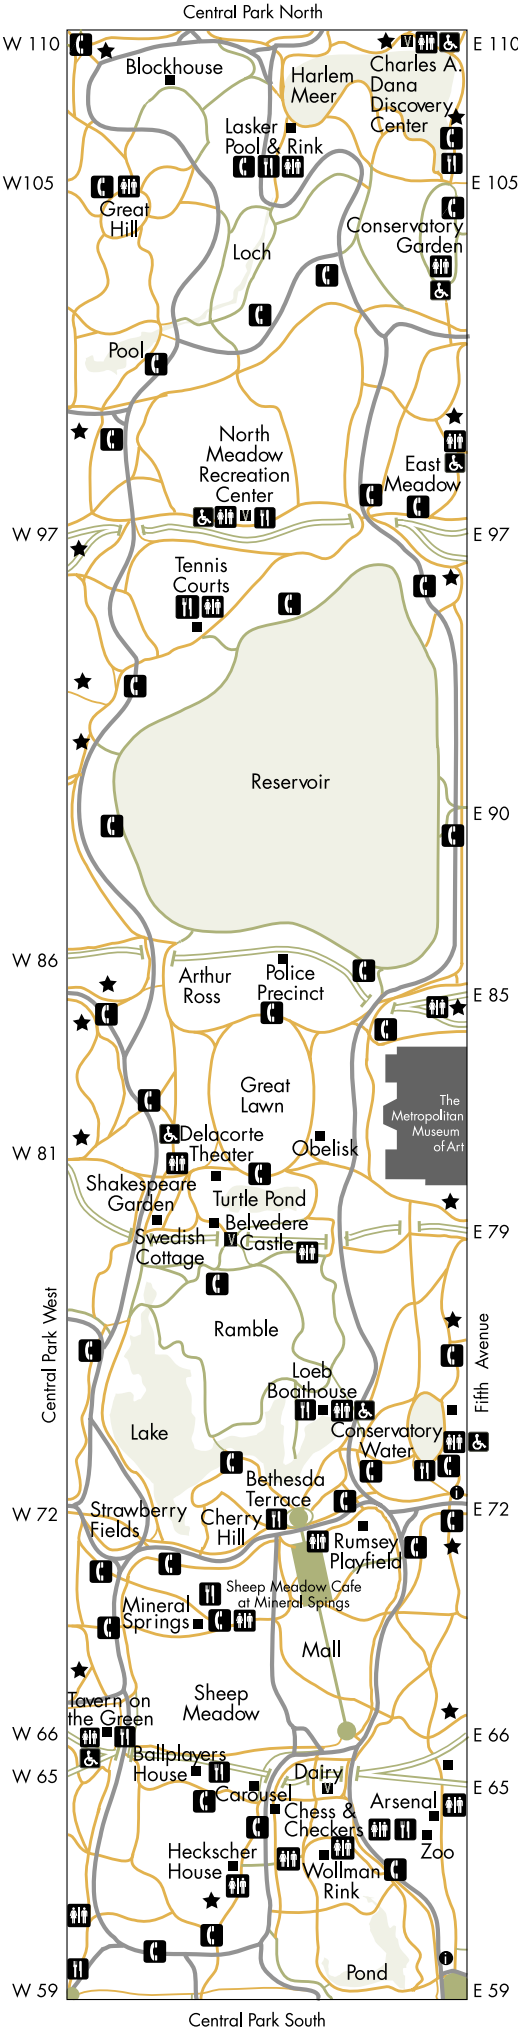

Central Park, New York City

MAP KEY

- Building
- V Visitor Center
- i Information kiosk (open seasonally)
- Park Drive
- Transverse Road
- Path
- Path with Gates
- Water Body
- ★ Playground
- Refreshments (some open seasonally)
- Emergency Call Box
- Restrooms (some open seasonally)
- Wheelchair Accessible Restrooms