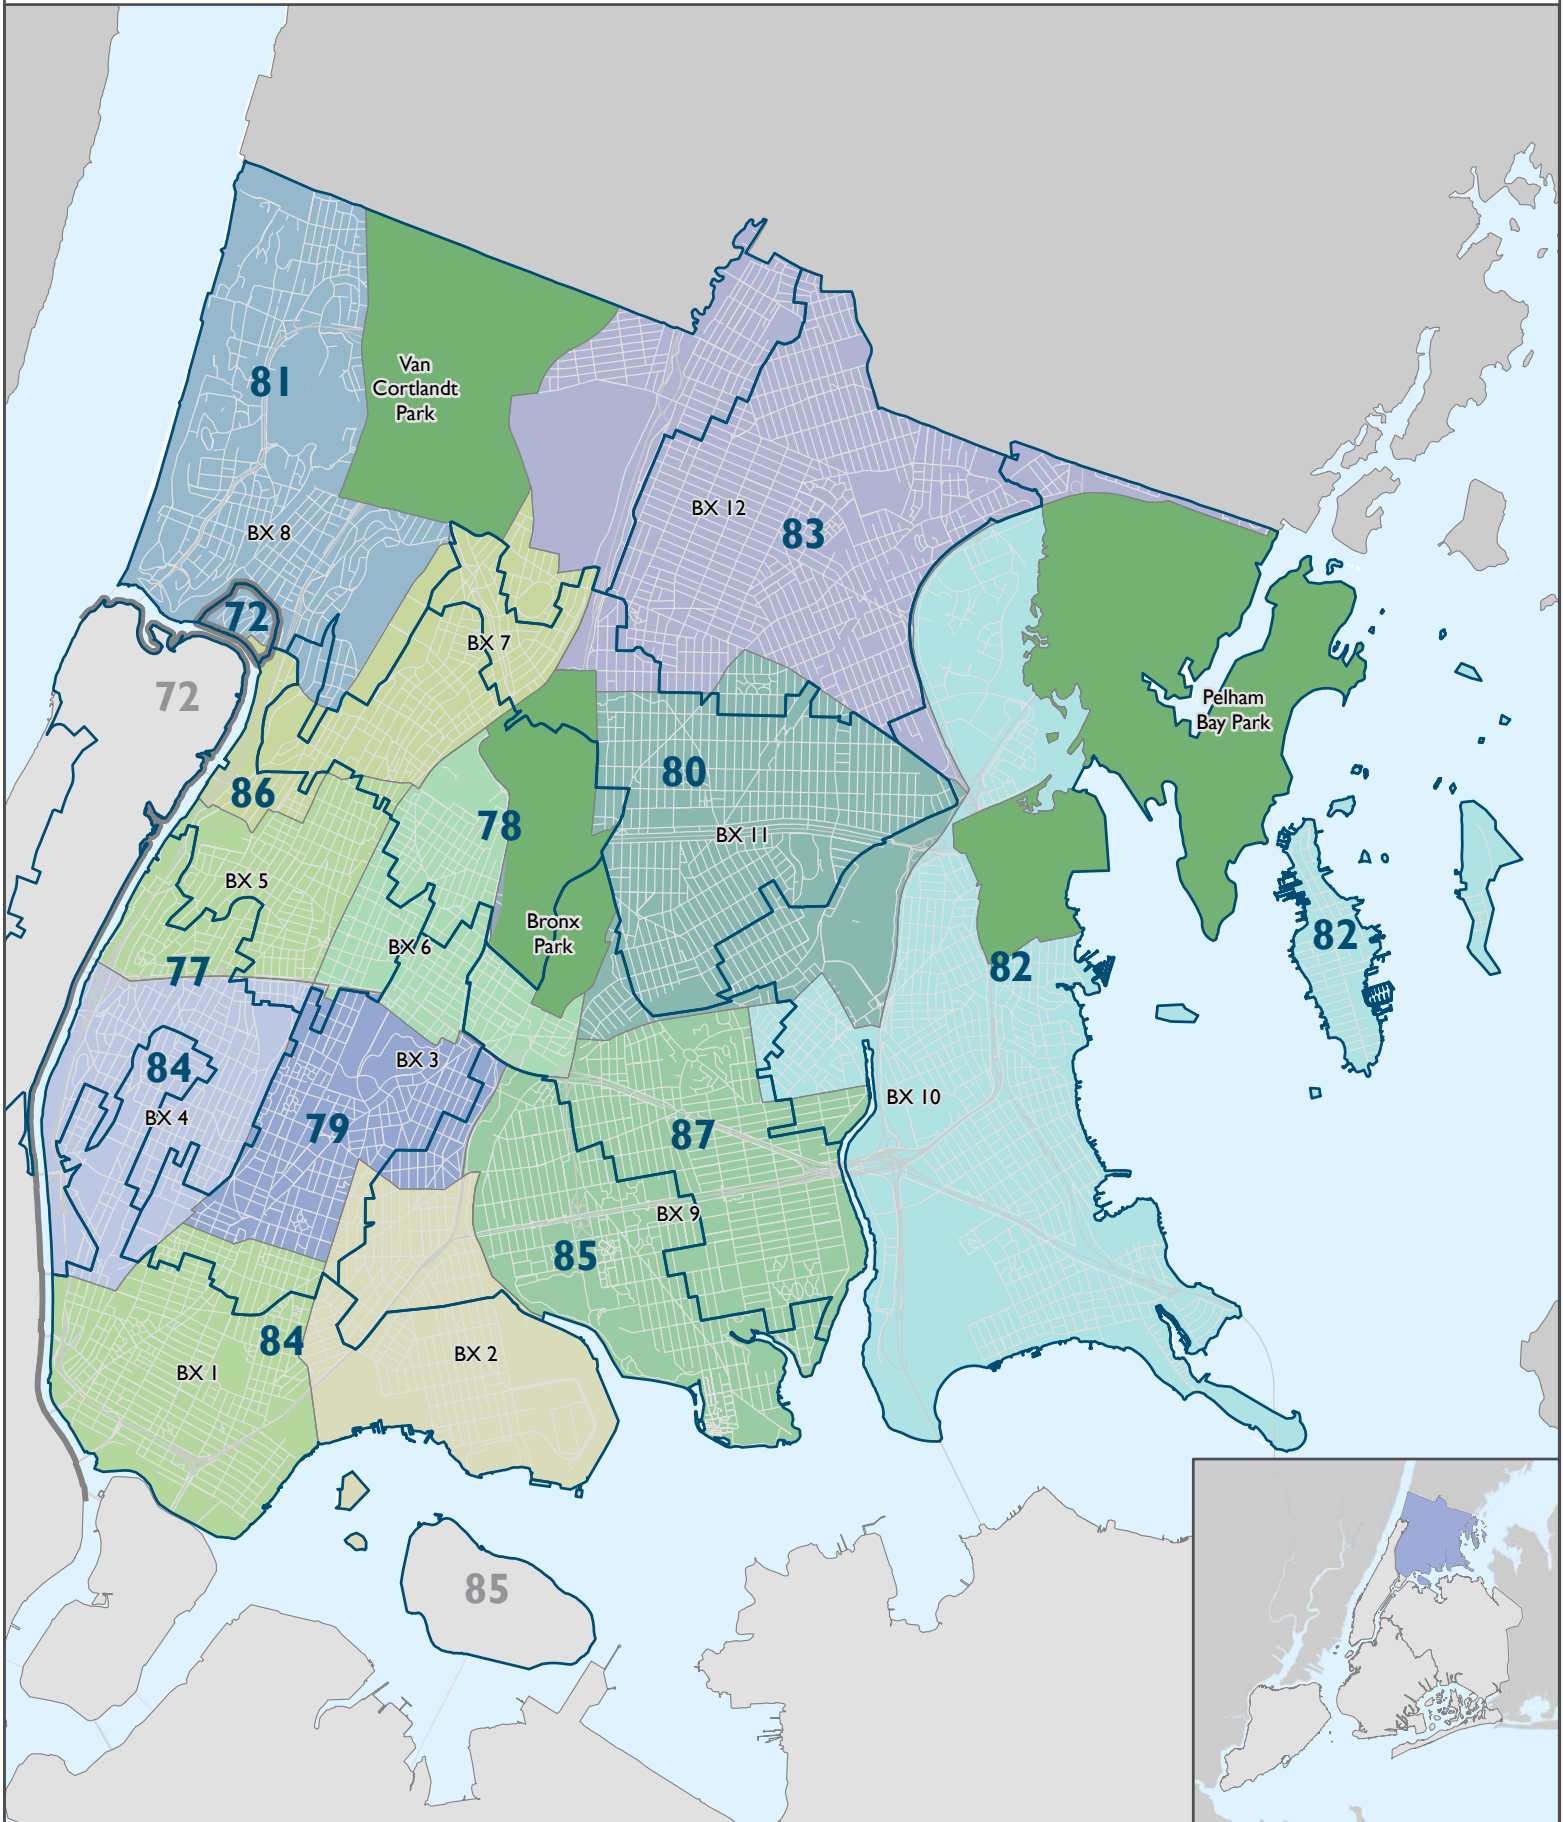

# Bronx Community Districts and New York State Assembly

Source: MapPLUTO™ V.1.6.2, BYTES of the Big Apple. Created: September 2017.

Community District  
**45** State Assembly District  
Park

**NYC**  
PLANNING

0 0.85 1.7 Miles