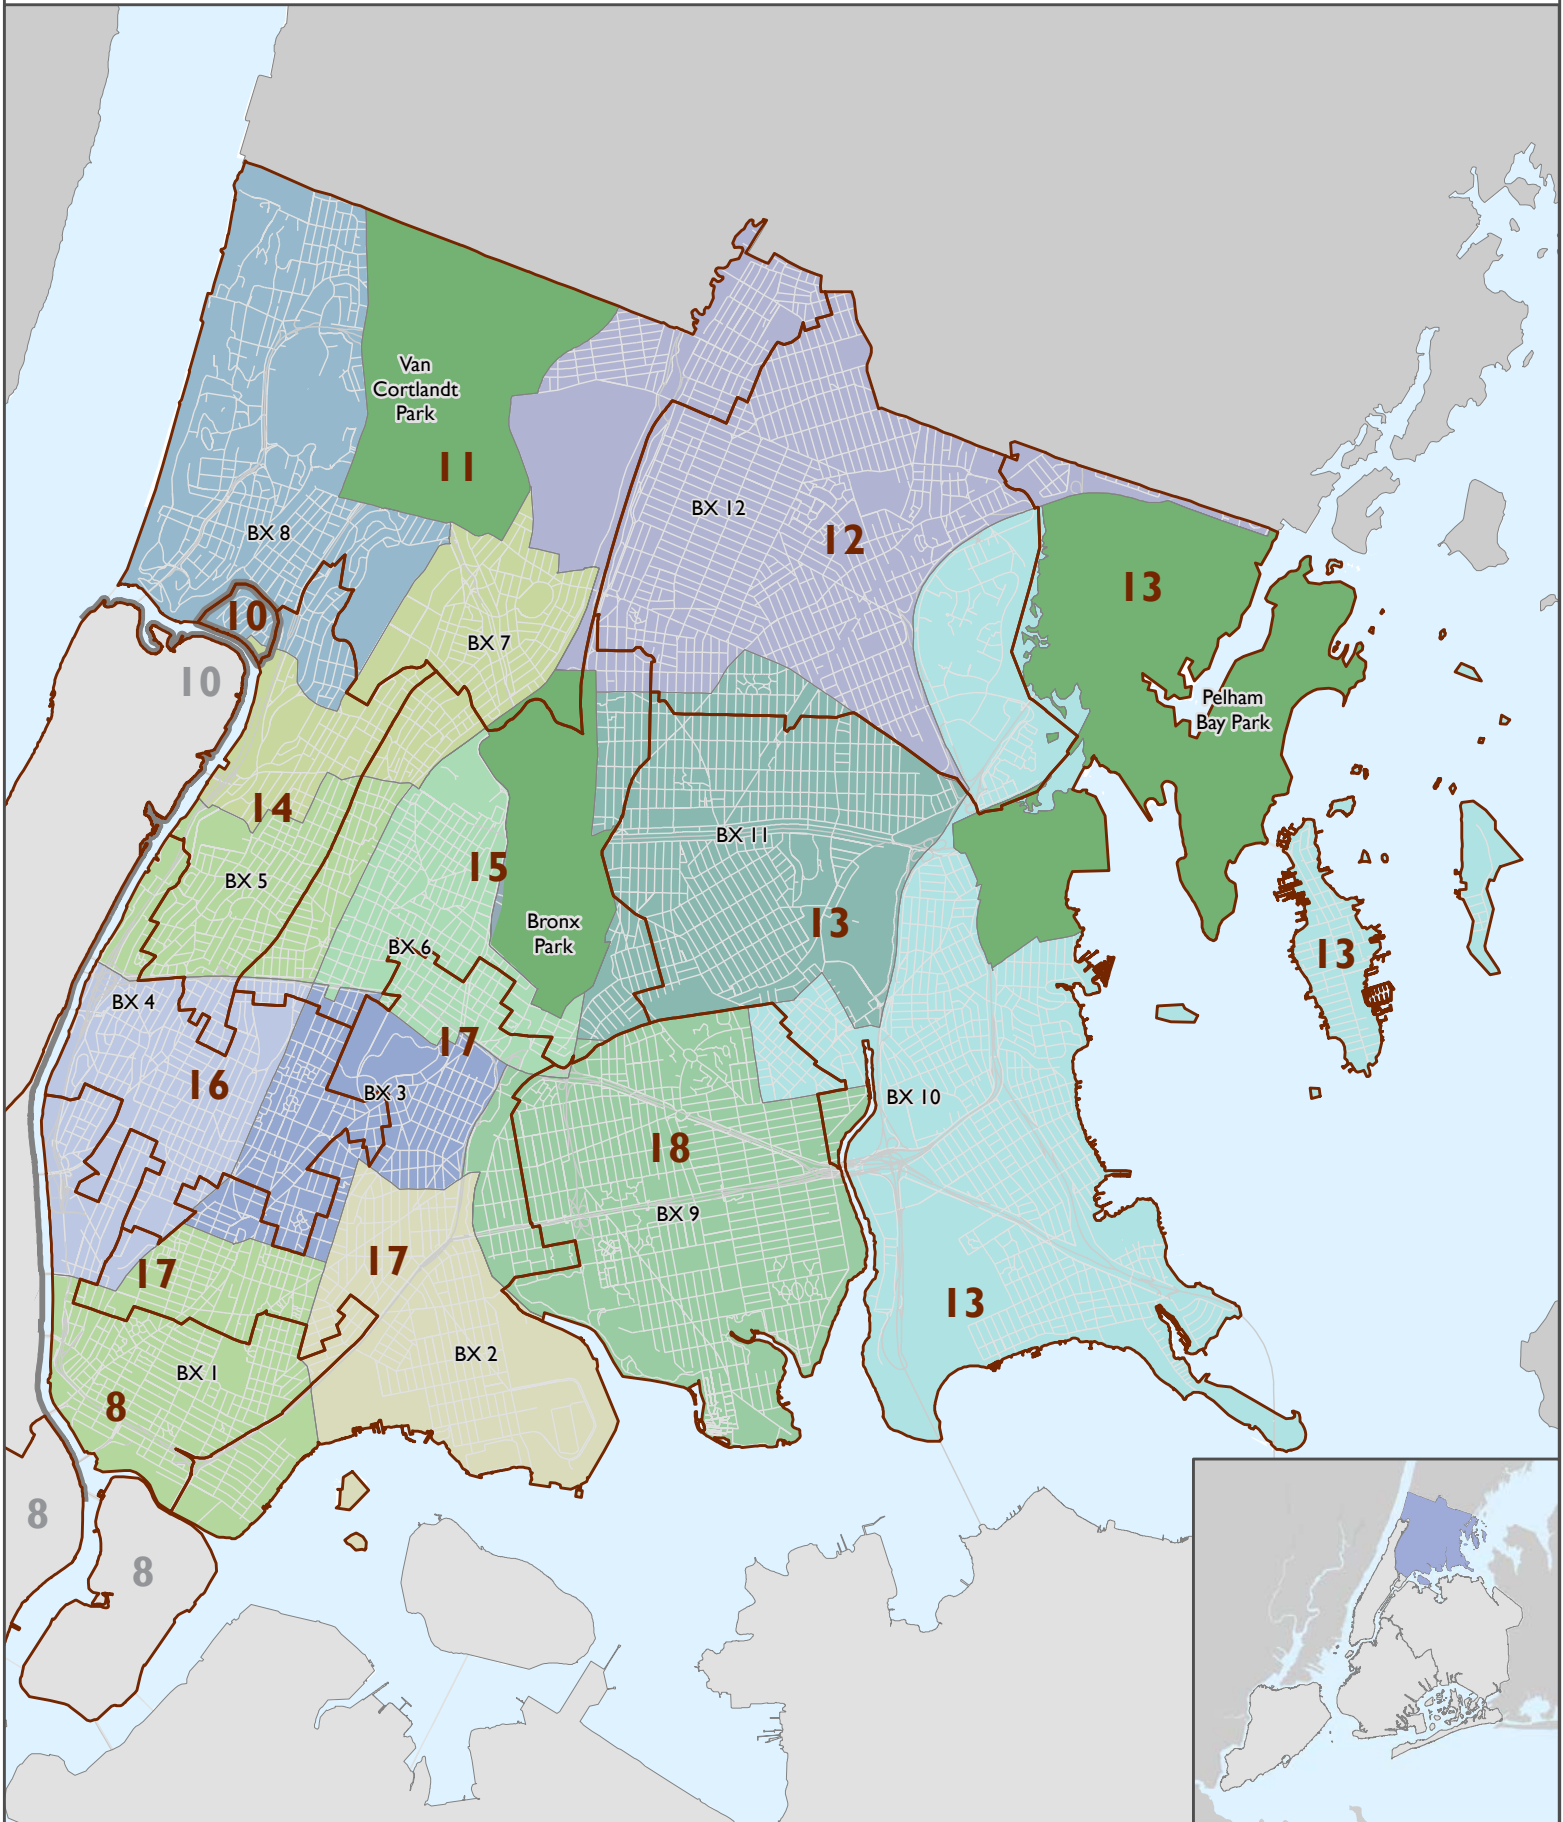

# Bronx Community Districts and City Council Districts

Source: MapPLUTO™ V.16.2, BYTES of the Big Apple. Created: September 2017.

-  Community District
-  45 City Council District
-  Park

**NYC**  
PLANNING

0 0.85 1.7 Miles

# Bronx Community Districts and New York State Assembly

Source: MapPLUTO™ V.1.6.2, BYTES of the Big Apple. Created: September 2017.

Community District  
**45** State Assembly District  
Park

**NYC**  
PLANNING