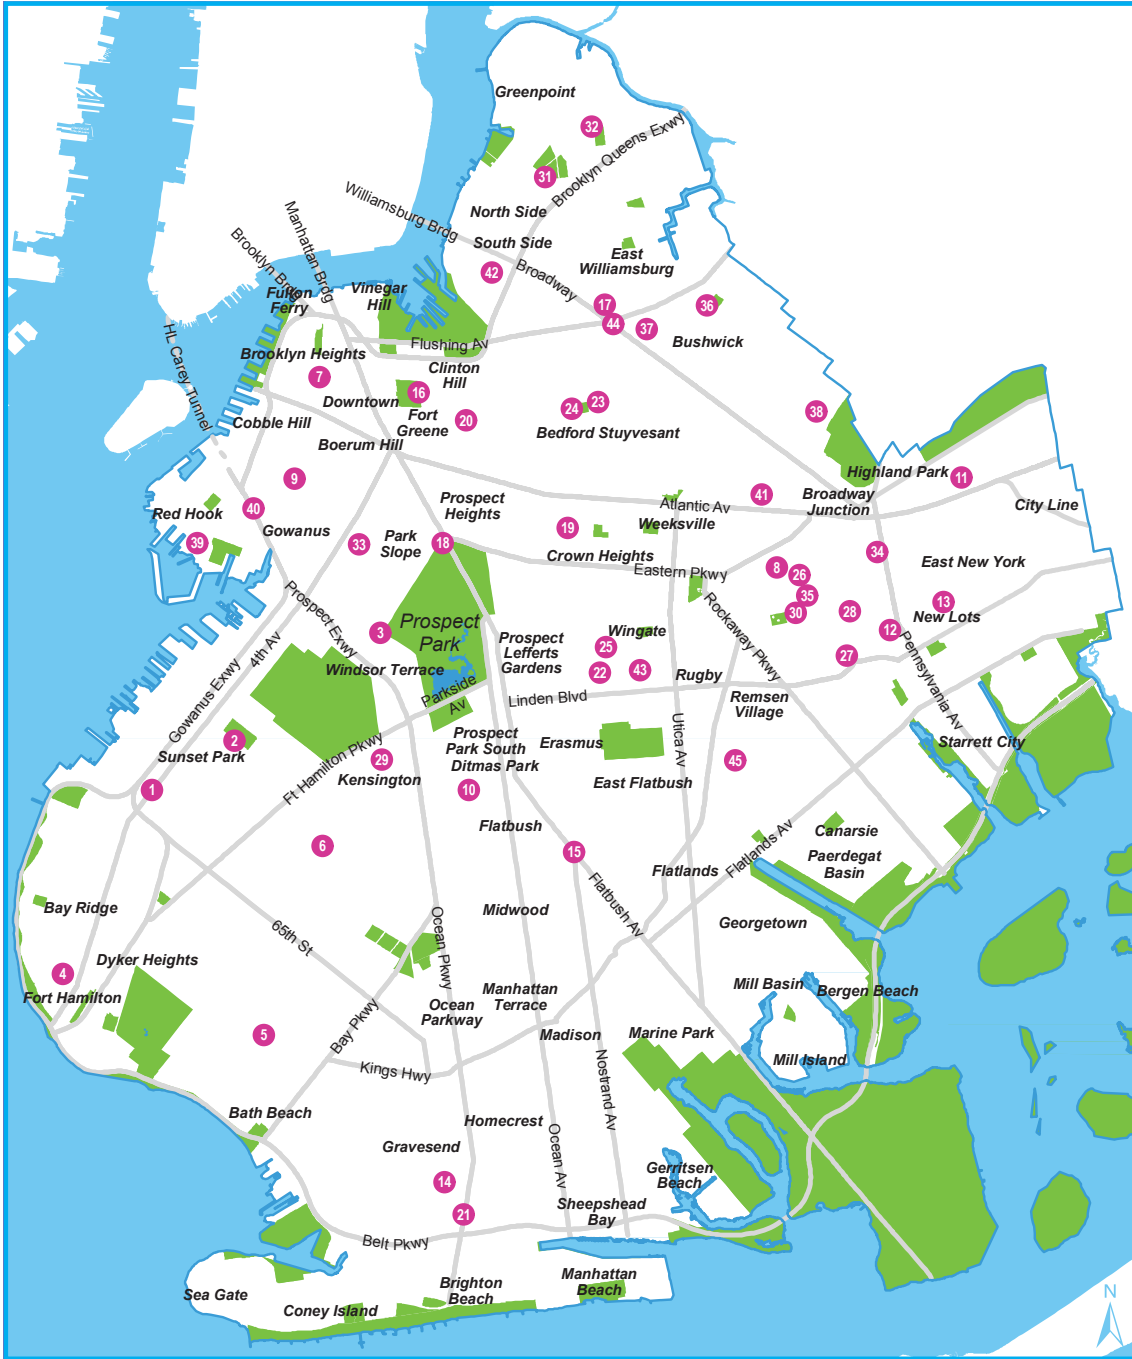

Use Your EBT Card at a Farmers Market

Brooklyn Farmers Markets

- 15 Flatbush Junction Youthmarket**
Nostrand & Flatbush Aves.
• Saturday (8:30 a.m. - 2 p.m.)
- 16 Fort Greene Park Greenmarket** ❄️
Washington Park bet. Dekalb Ave. & Willoughby St.
• Saturday (8 a.m. - 3 p.m.)
- 17 Graham Ave. Farmers Market** 🥕
Cook St. & Graham Ave.
• Saturday (8 a.m. - 5 p.m.)
- 18 Grand Army Plaza Greenmarket** ❄️
Flatbush Ave. & Prospect Park W., at Prospect Park's N.W. Entrance
• Saturday (8 a.m. - 4 p.m.)
- 19 Harvest Home Brower Park Farm Stand**
Brooklyn Ave. & Prospect Pl.
• Thursday (8 a.m. - 4 p.m.)
- 20 Harvest Home Clinton Hill Farm Stand**
Lafayette & Waverly Aves.
• Tuesday (8 a.m. - 4 p.m.)
- 21 Harvest Home Coney Island Hospital Farmers Market**
Ocean Pkwy. bet. Ave. Z & Shore Pkwy.
• Wednesday & Friday (8 a.m. - 4 p.m.)
- 22 Harvest Home Kings County Hospital Farmers Market**
Clarkson Ave. bet. E. 37th & 38th Sts.
• Wednesday (8 a.m. - 4 p.m.)
- 23 Hattie Carthan After Church Farmers Market**
49 Van Buren St.
• Sunday (1 - 6 p.m.)
- 24 Hattie Carthan Community Farmers Market**
Marcy Ave. & Clifton Pl.
• Saturday (9 a.m. - 3 p.m.)
- 25 High School for Public Service Youth Farm Farmers Market**
600 Kingston Ave.
• Wednesday (2:30 - 6:30 p.m.) & Saturday (12 - 4 p.m.)
- 26 Isabahlia Farm Stand**
514 Rockaway Ave.
• Friday (9 a.m. - 4 p.m.) & Saturday (9 a.m. - 3 p.m.)
- 27 Isabahlia Farm Stand Winter Market**
93 New Lots Ave., inside greenhouse (Nov - Dec only)
• Saturday (8 a.m. - 1 p.m.)
- 28 Isabahlia Farmers Market**
410 Livonia Ave.
• Saturday (8 a.m. - 3 p.m.)
- 29 Kensington Youthmarket**
McDonald Ave. & Albemarle Rd.
• Saturday (8 a.m. - 3 p.m.)
- 30 Marcus Garvey Apartments Farm Stand**
300 Chester St.
• Saturday (11 a.m. - 5 p.m.)
- 31 McCarren Park Greenmarket** ❄️
Union Ave. bet. Driggs & N. 12th Sts.
• Saturday (8 a.m. - 2 p.m.)
- 32 McGolrick Park's Down to Earth Farmers Market**
Russell St. & Nassau Ave., center of park
• Sunday 10 a.m. - 4 p.m.)
- 33 Park Slope's Down to Earth Farmers Market** ❄️
4th St. & 5th Ave.
• Sunday (10 a.m. - 5 p.m.)
- 34 Pitkin Verde Farmers Market**
2094 Pitkin Ave.
• Tuesday (9 a.m. - 5:30 p.m.)
- 35 Project EATS Rockaway Farmstand**
666 Rockaway Ave.
• Friday (11 a.m. - 4 p.m.)
- 36 RB Bushwick Farmers Market at Maria Hernandez Park** 🥕
Knickerbocker Ave. & Starr St.
• Saturday (9 a.m. - 4 p.m.)
- 37 RB Rheingold Archway Farmers Market**
553 Bushwick Ave.
• Sunday (10 a.m. - 4 p.m.)
- 38 RB Pop Up Farm Stand**
215 Cooper St.
• Thursday (12 - 5 p.m.)
- 39 Red Hook Farm Stand**
560 Columbia St.
• Saturday (10 a.m. - 3 p.m.)
- 40 Red Hook Farm Stand II**
W. 9th St. & Hamilton Ave.
• Wednesday (12 - 7 p.m.)
- 41 Saratoga Farm Stand**
2046-2050 Fulton St.
• Saturday (9 a.m. - 2 p.m.)
- 42 South Williamsburg Greenmarket**
Taylor St. & Lee Ave.
• Thursday (8 a.m. - 4 p.m.)
- 43 Urban Oasis Farmers Market (NO EBT)**
681 Clarkson Ave.
• Wednesday (2 - 5:30 p.m.)
- 44 Woodhull Hospital Youthmarket**
Broadway & Flushing Ave.
• Wednesday (9 a.m. - 2 p.m.)
- 45 Wyckoff House Museum Farm Stand (NO EBT)**
5816 Clarendon Rd.
• Saturday (11 a.m. - 3 p.m.)