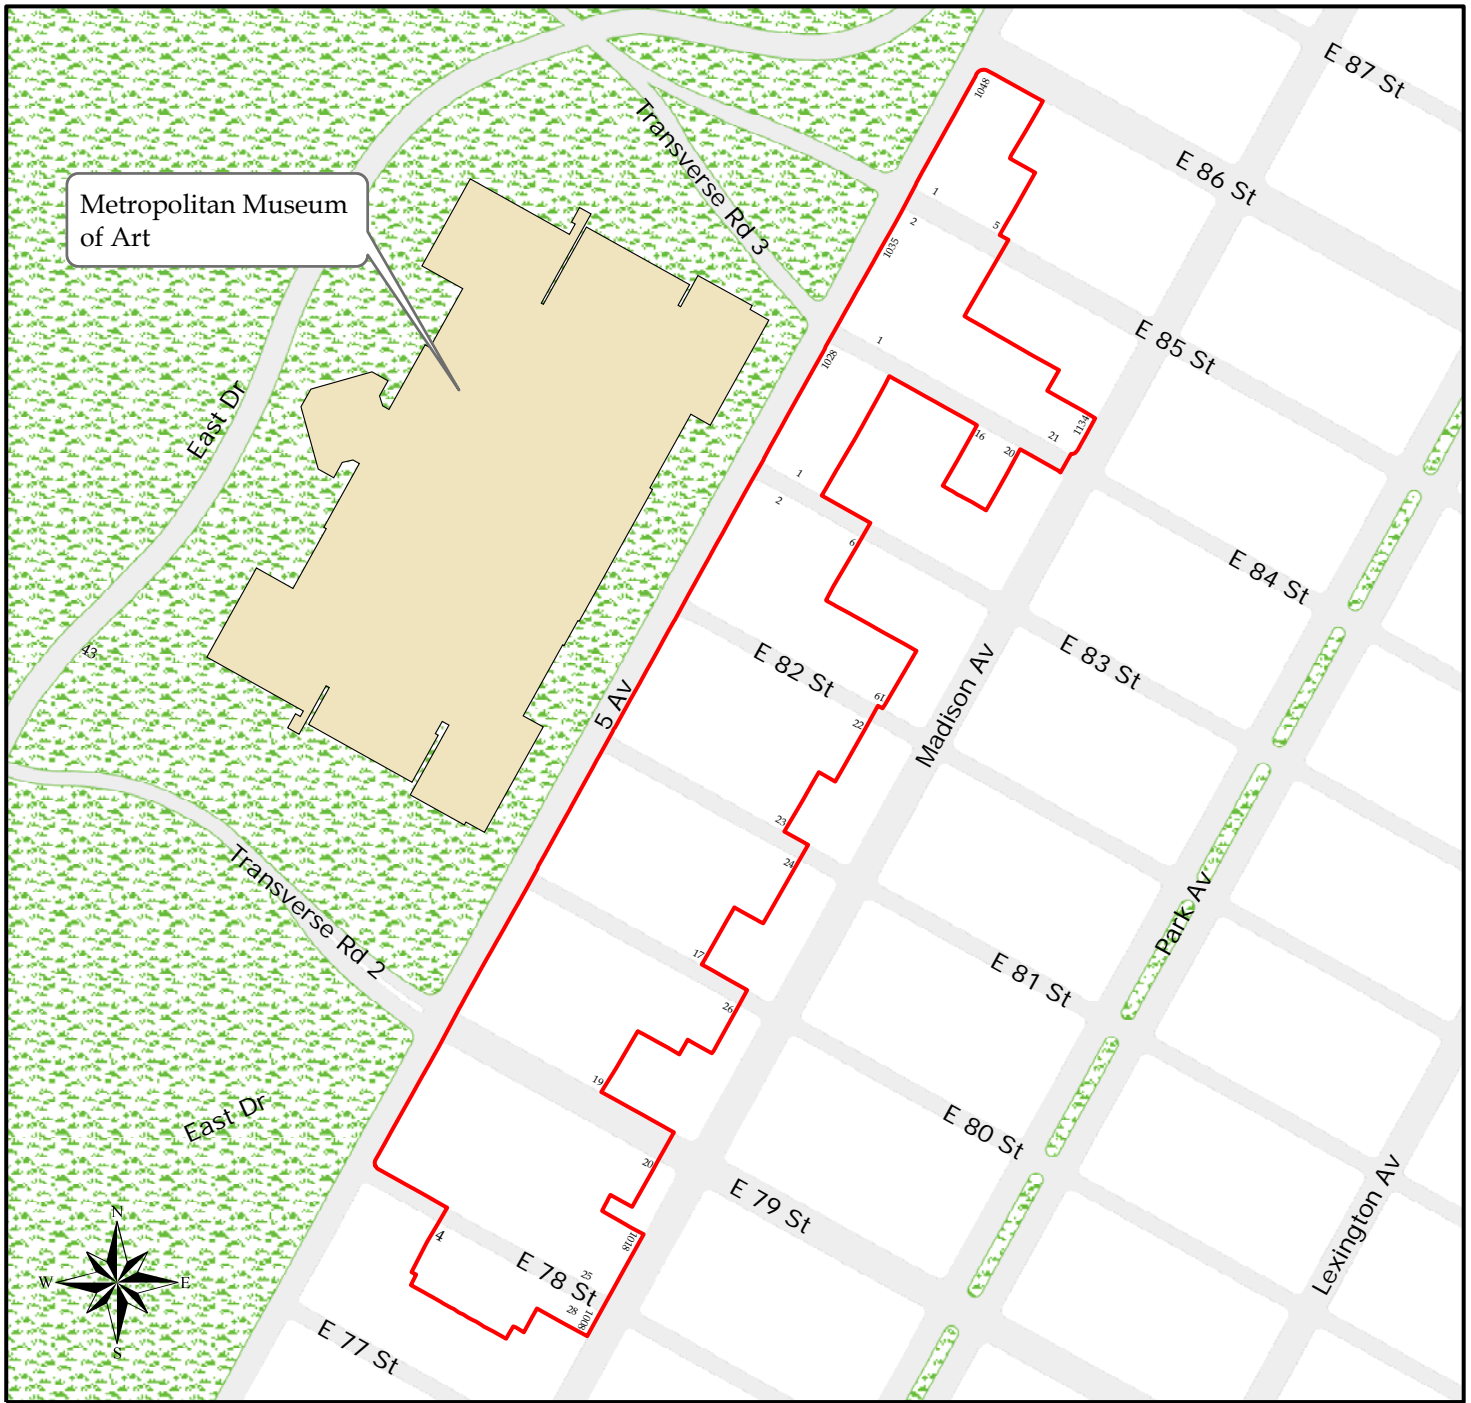

Metropolitan Museum

Metropolitan Museum
Historic District
Manhattan
Designated: September 20, 1977

 Historic District Boundaries