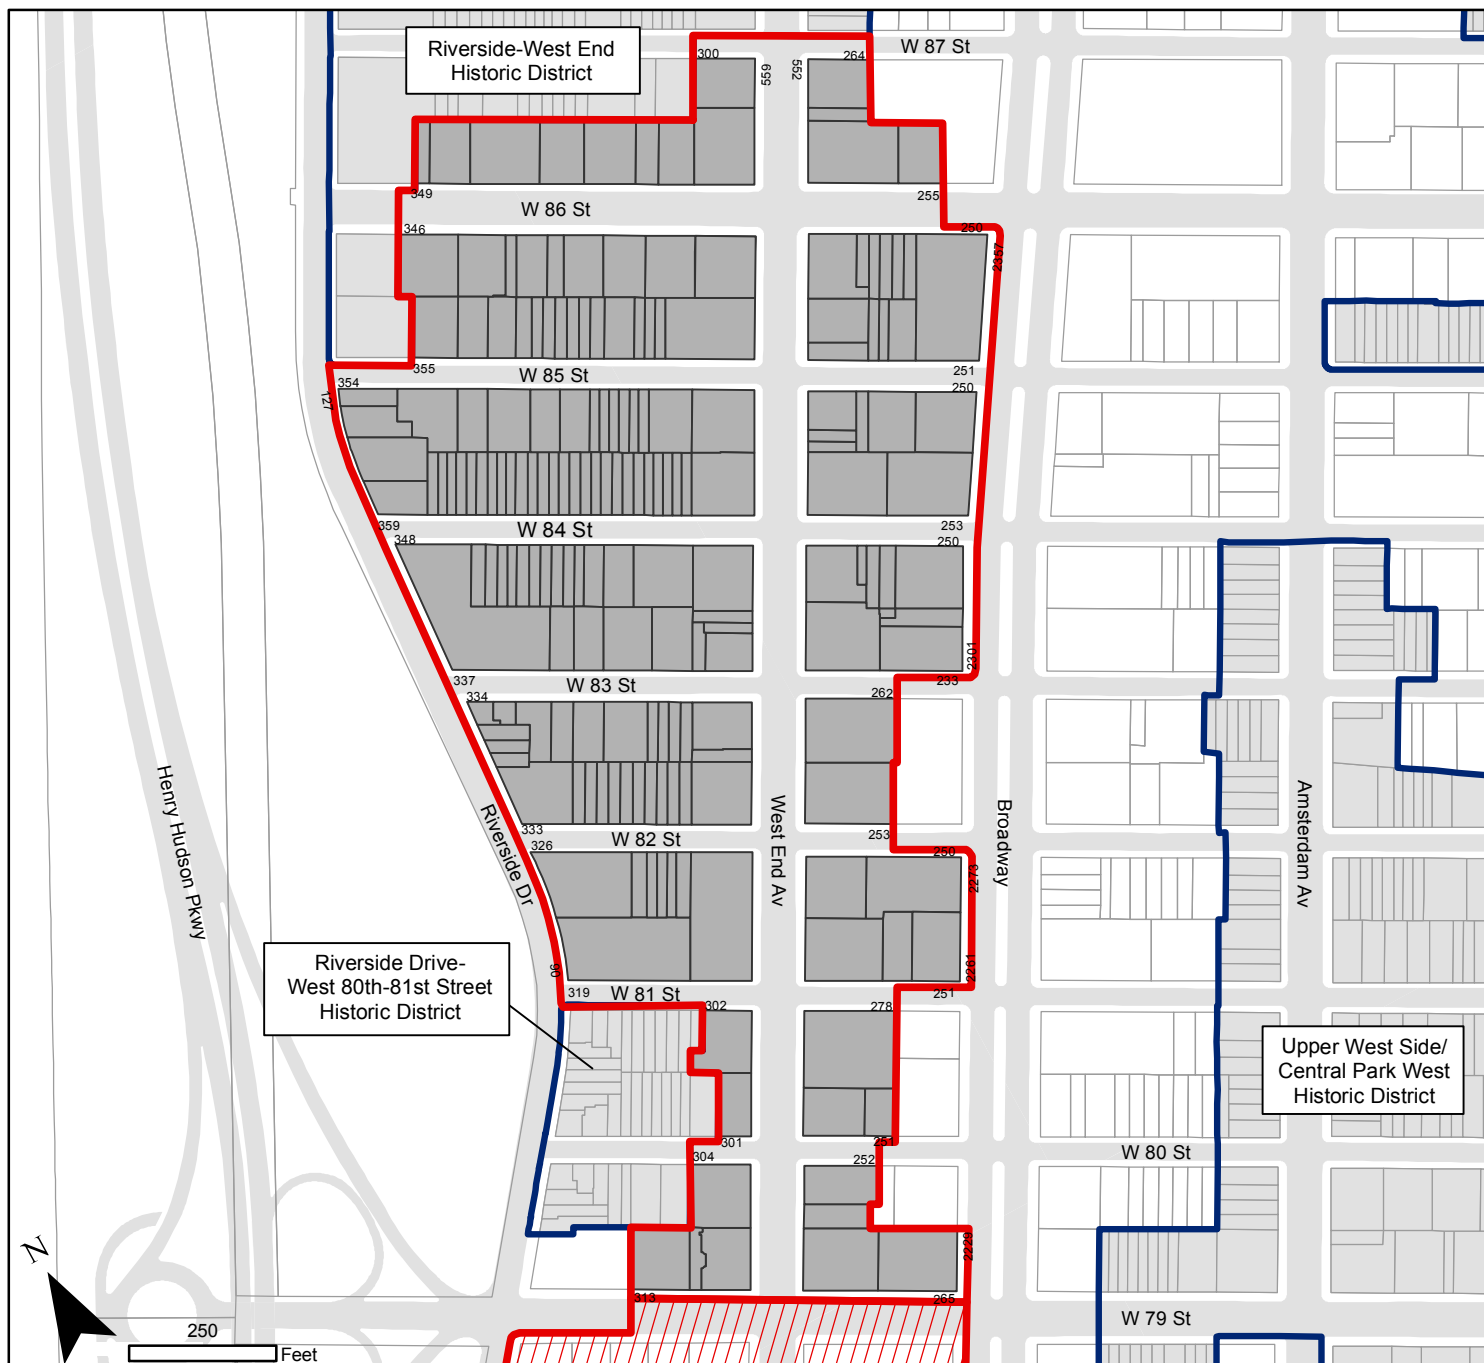

Riverside-West End Historic District Extension I

Landmarks Preservation Commission

Riverside-West End
Historic District Extension I
Borough of Manhattan, NY
[LP-2463]

Calendared: November 16, 2010
Public Hearing: March 22, 2011
Designated: June 26, 2012

- Boundary of District Extension
- Boundaries of Existing Districts
- Tax Map Lots in District Extension
- Other Proposed District Extensions

NYC
Landmarks Preservation
Commission

Graphic Source: MapPLUTO, Edition 09v1, 2009. Author: Landmarks Preservation Commission, JM. Date: June 26, 2012.