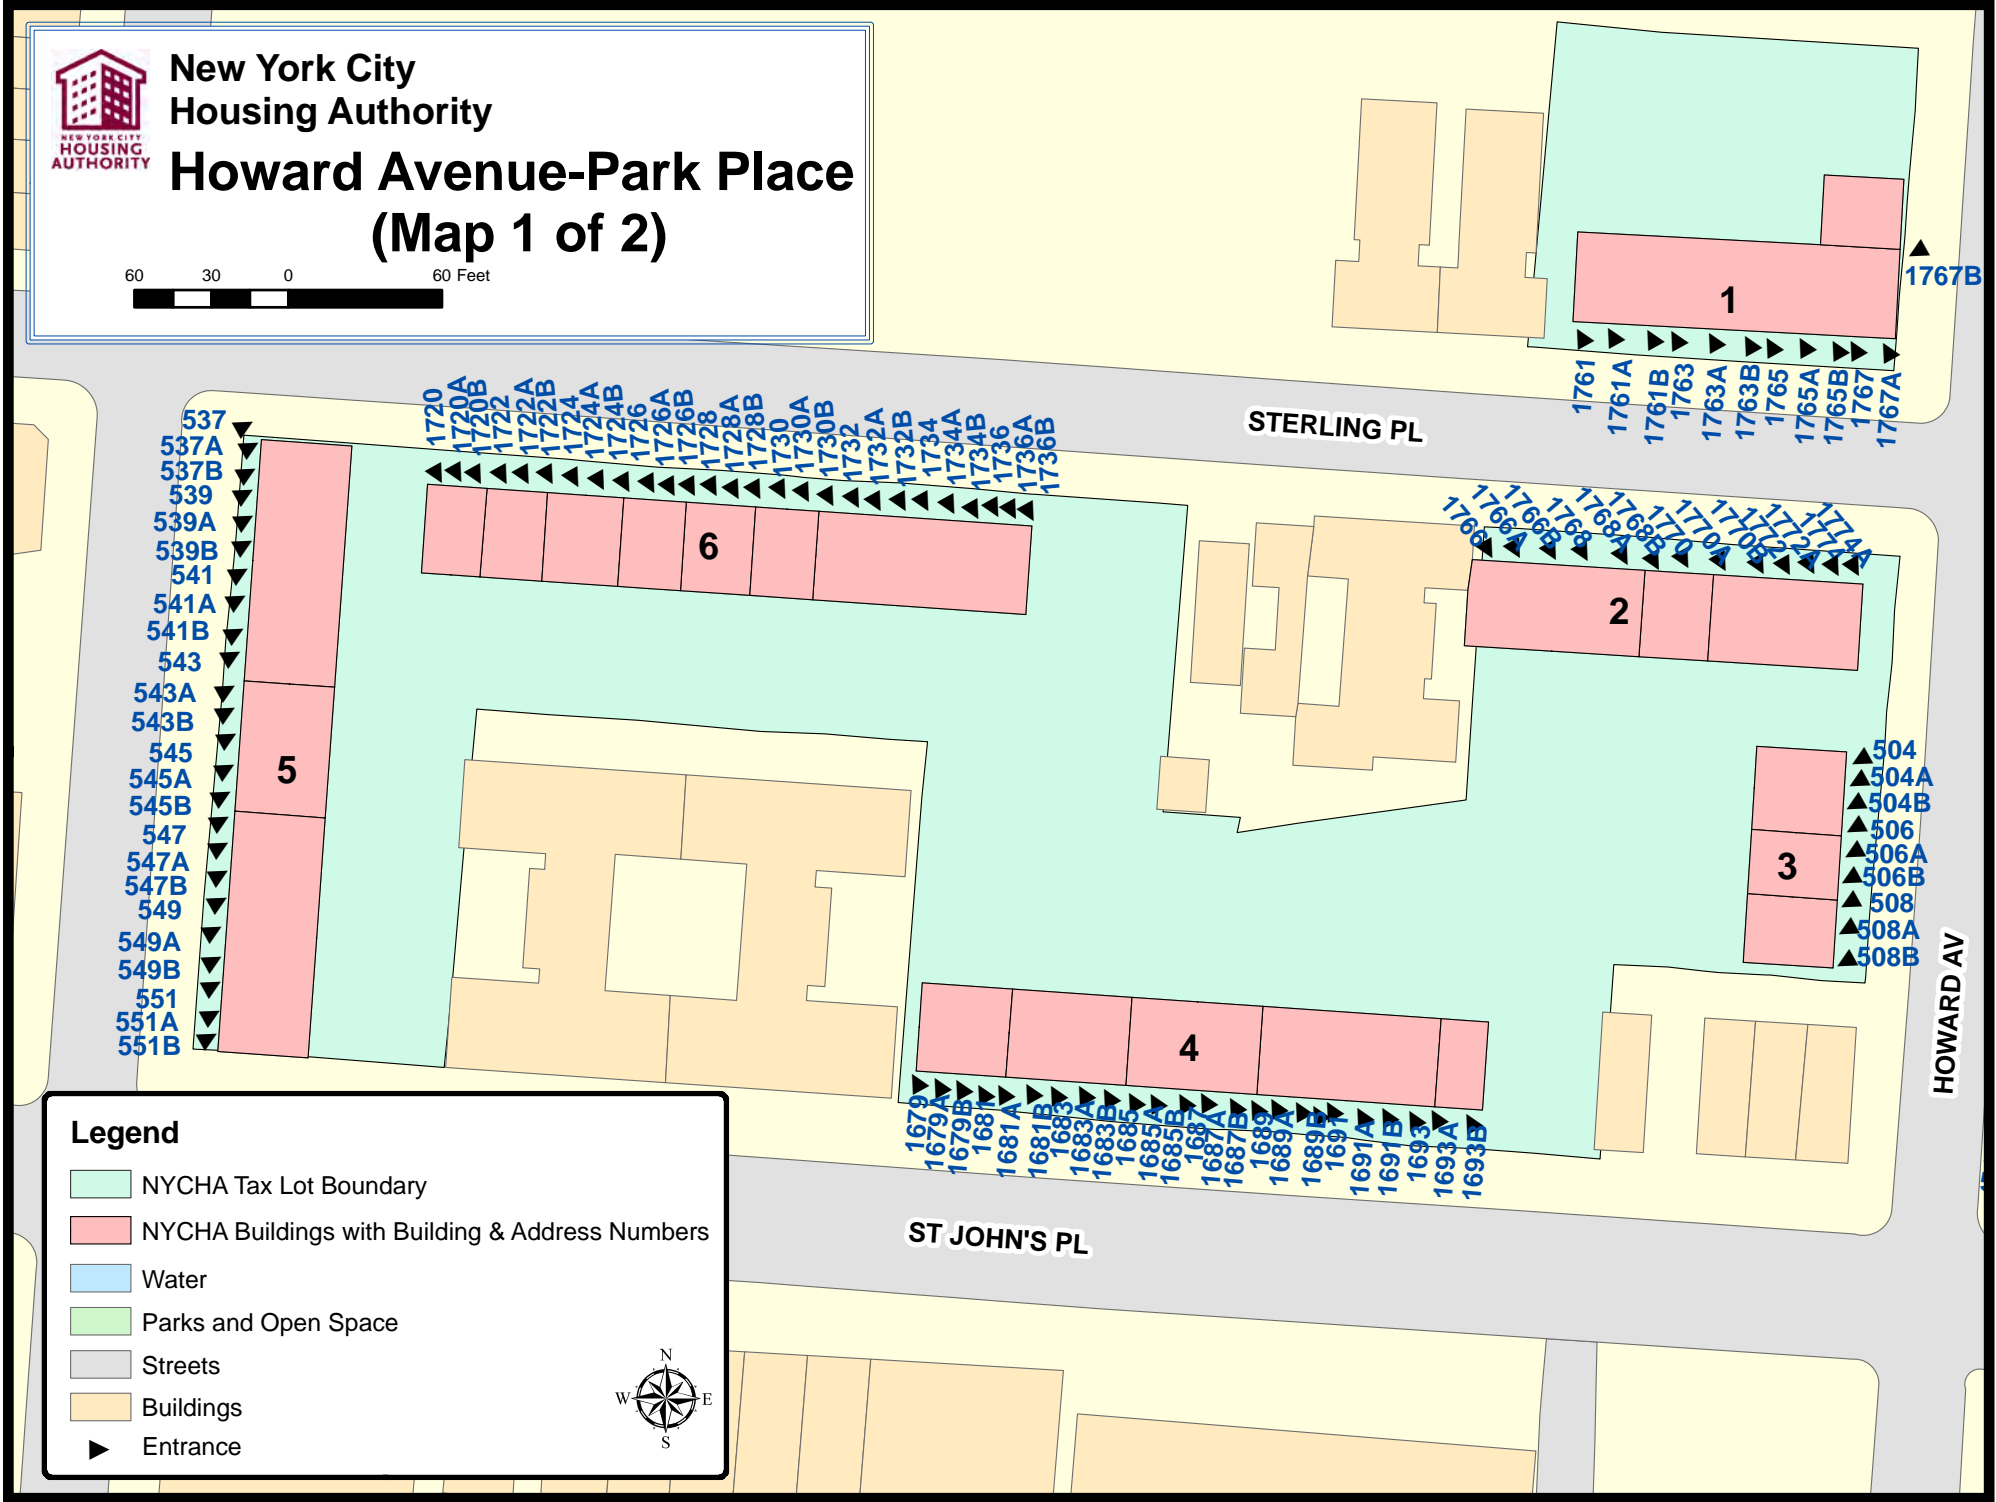

New York City
Housing Authority

Howard Avenue-Park Place (Map 1 of 2)

Legend

- NYCHA Tax Lot Boundary
- NYCHA Buildings with Building & Address Numbers
- Water
- Parks and Open Space
- Streets
- Buildings
- Entrance

New York City
Housing Authority

Howard Avenue-Park Place (Map 2 of 2)

497
497A
497B
499
499A
499B
501
501A
501B
503
503A
503B
505
505A
505B
507
507A
507B
509
509A
509B
511
511A
511B

1790
1790A
1790B
1792
1792A
1792B
1794
1794A
1794B
1796
1796A
1796B
1798
1798A
1798B
1800
1800A
1800B
1802
1802A
1802B
1804
1804A
1804B

7

8

STERLING PL

EASTERN PKWY EX
EASTERN PKWY EX
EASTERN PKWY EX

Legend

- NYCHA Tax Lot Boundary
- NYCHA Buildings with Building & Address Numbers
- Water
- Parks and Open Space
- Streets
- Buildings
- Entrance