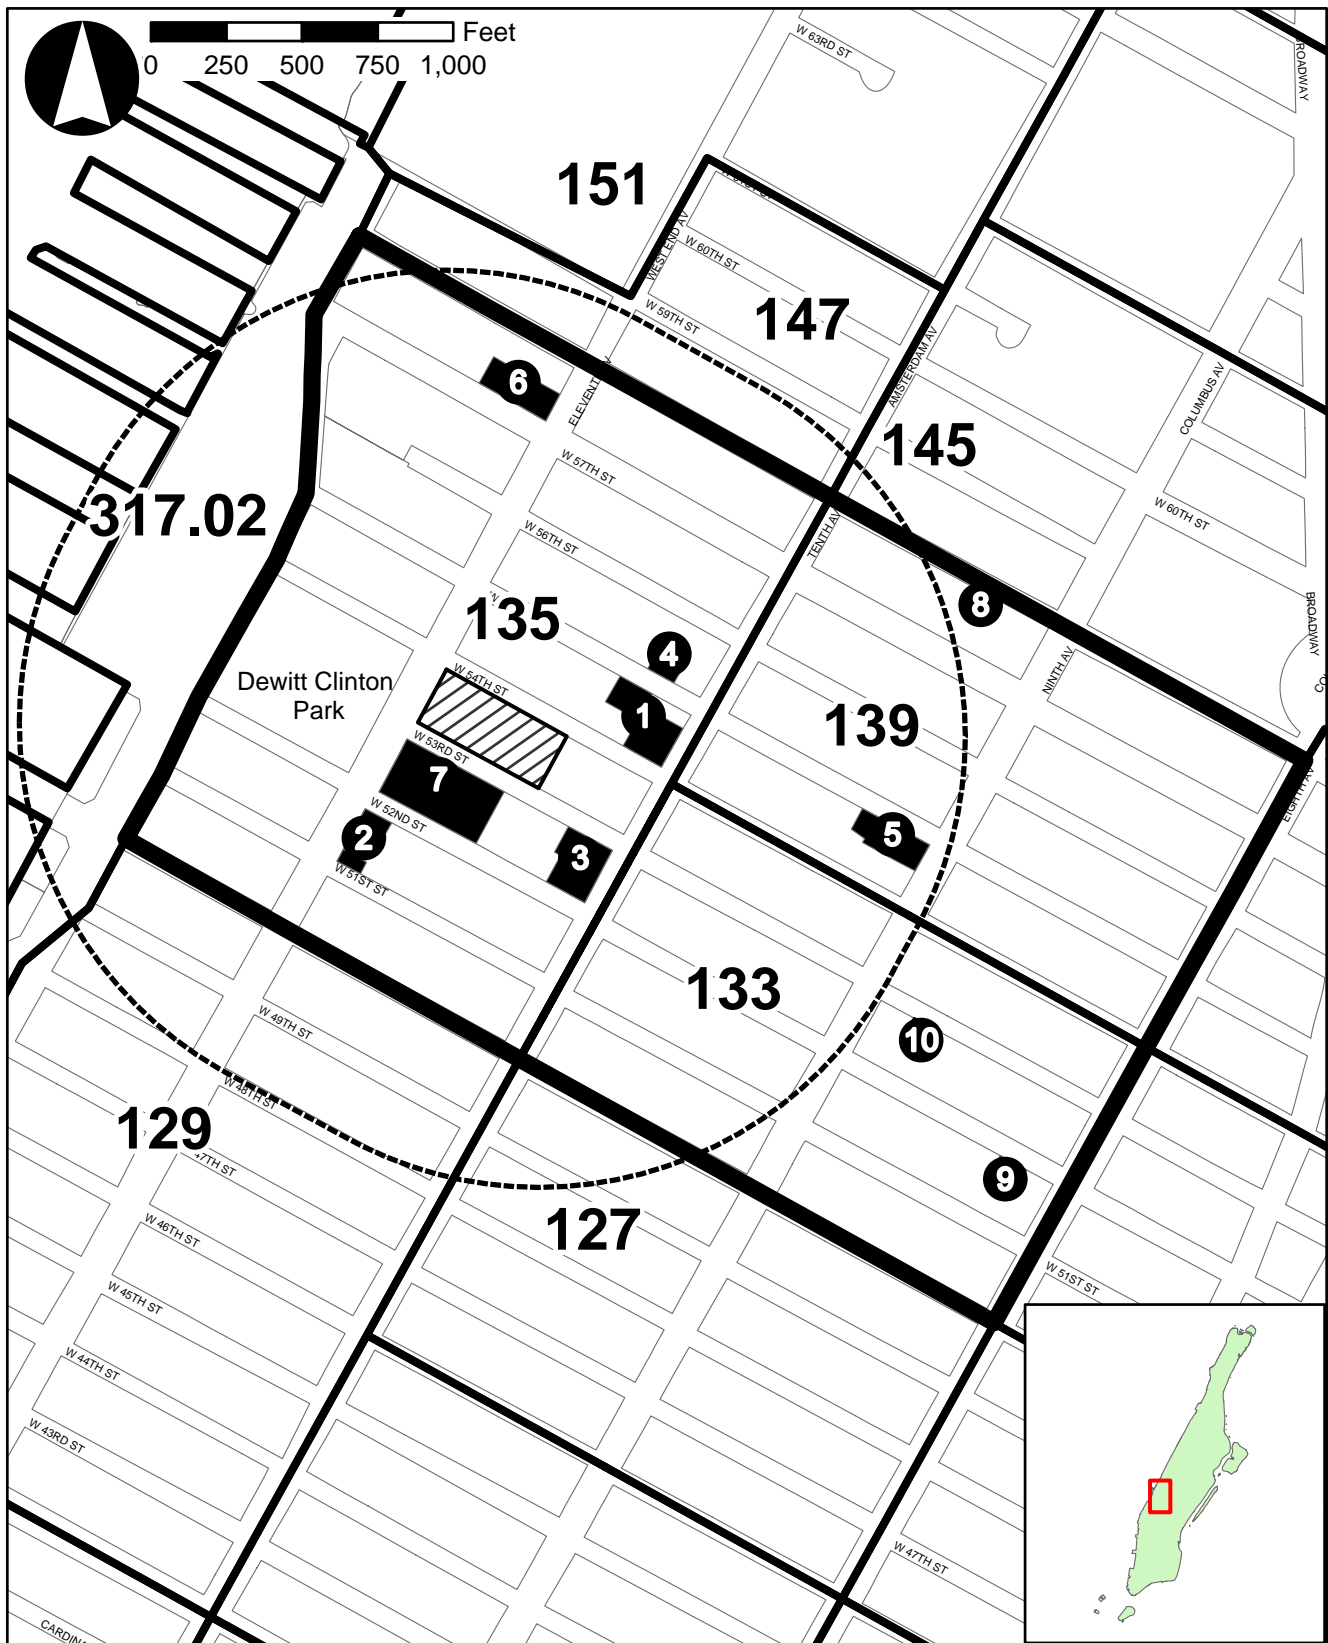

### Legend

Project Site

Socioeconomic Conditions Study Area

Census Tracts

Quarter Mile Radius

**Legend**

	Project Site		Quarter Mile Radius
	Socioeconomic Conditions Study Area		Census Tracts
			Residential Developments 2000-2006 (Refer to Table 3-2)

**Legend**

Project Site

Socioeconomic Conditions Study Area

No-Build Site  
 (see Table 3-4)

Zip Code Boundaries in the Vicinity of the Project Site

**Legend**

	Project Site		Automobile Dealership (refer to Table 3-6)
	Socioeconomic Conditions Study Area		