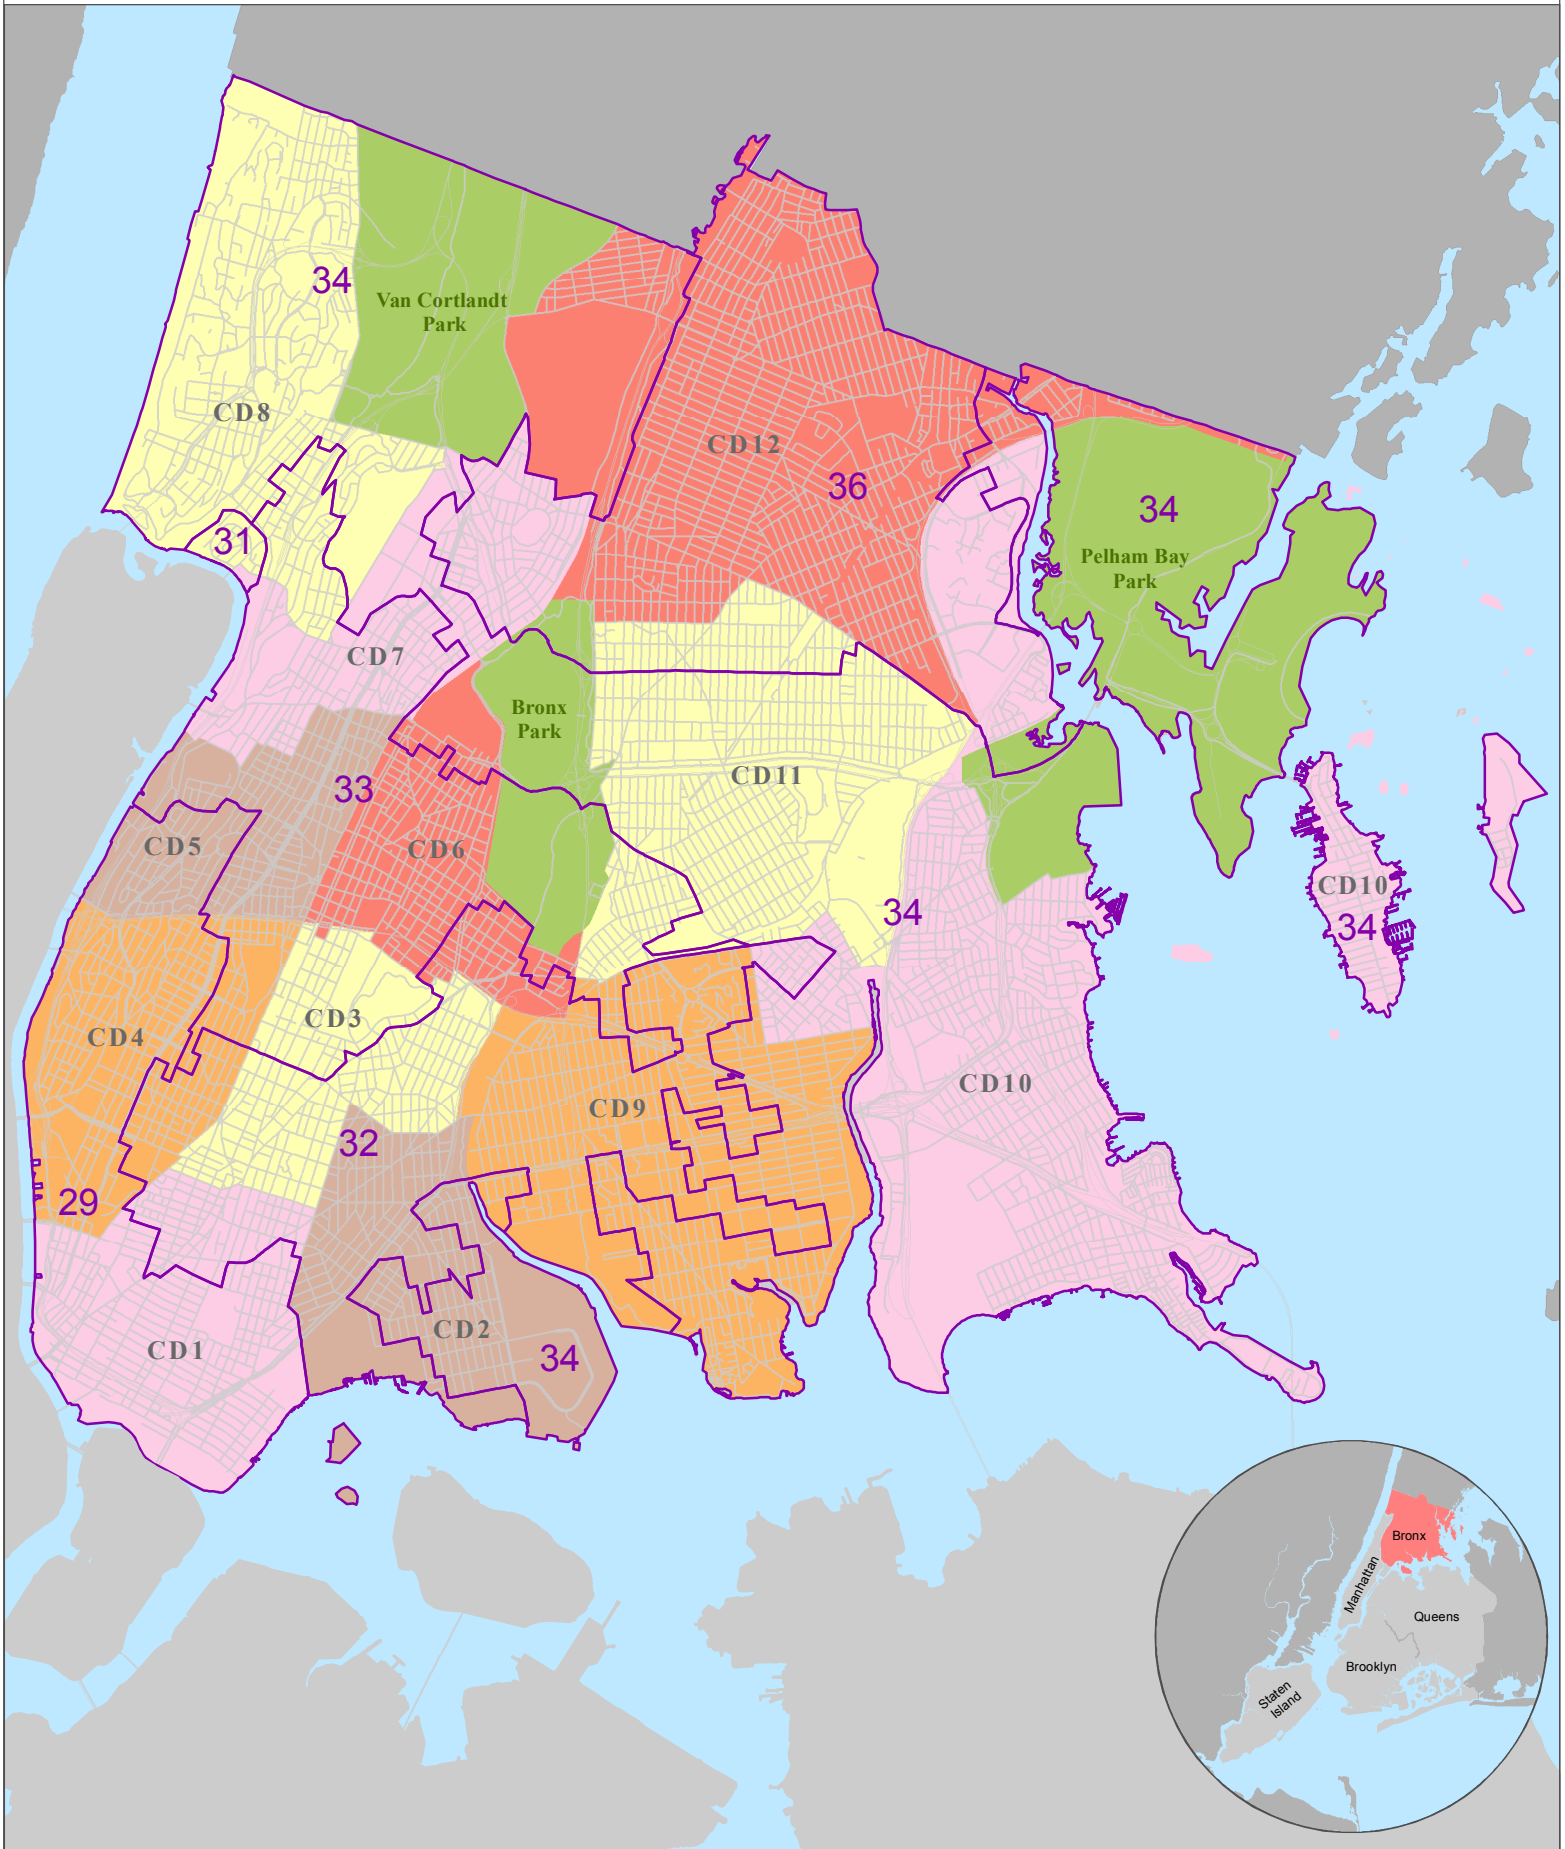

Bronx New York State Senate and Community Districts

- Community District
- State Senate District
- Park

NYCPLANNING
DEPARTMENT OF CITY PLANNING CITY OF NEW YORK

Source: BYTES of the BIG APPLE
Created: 2013