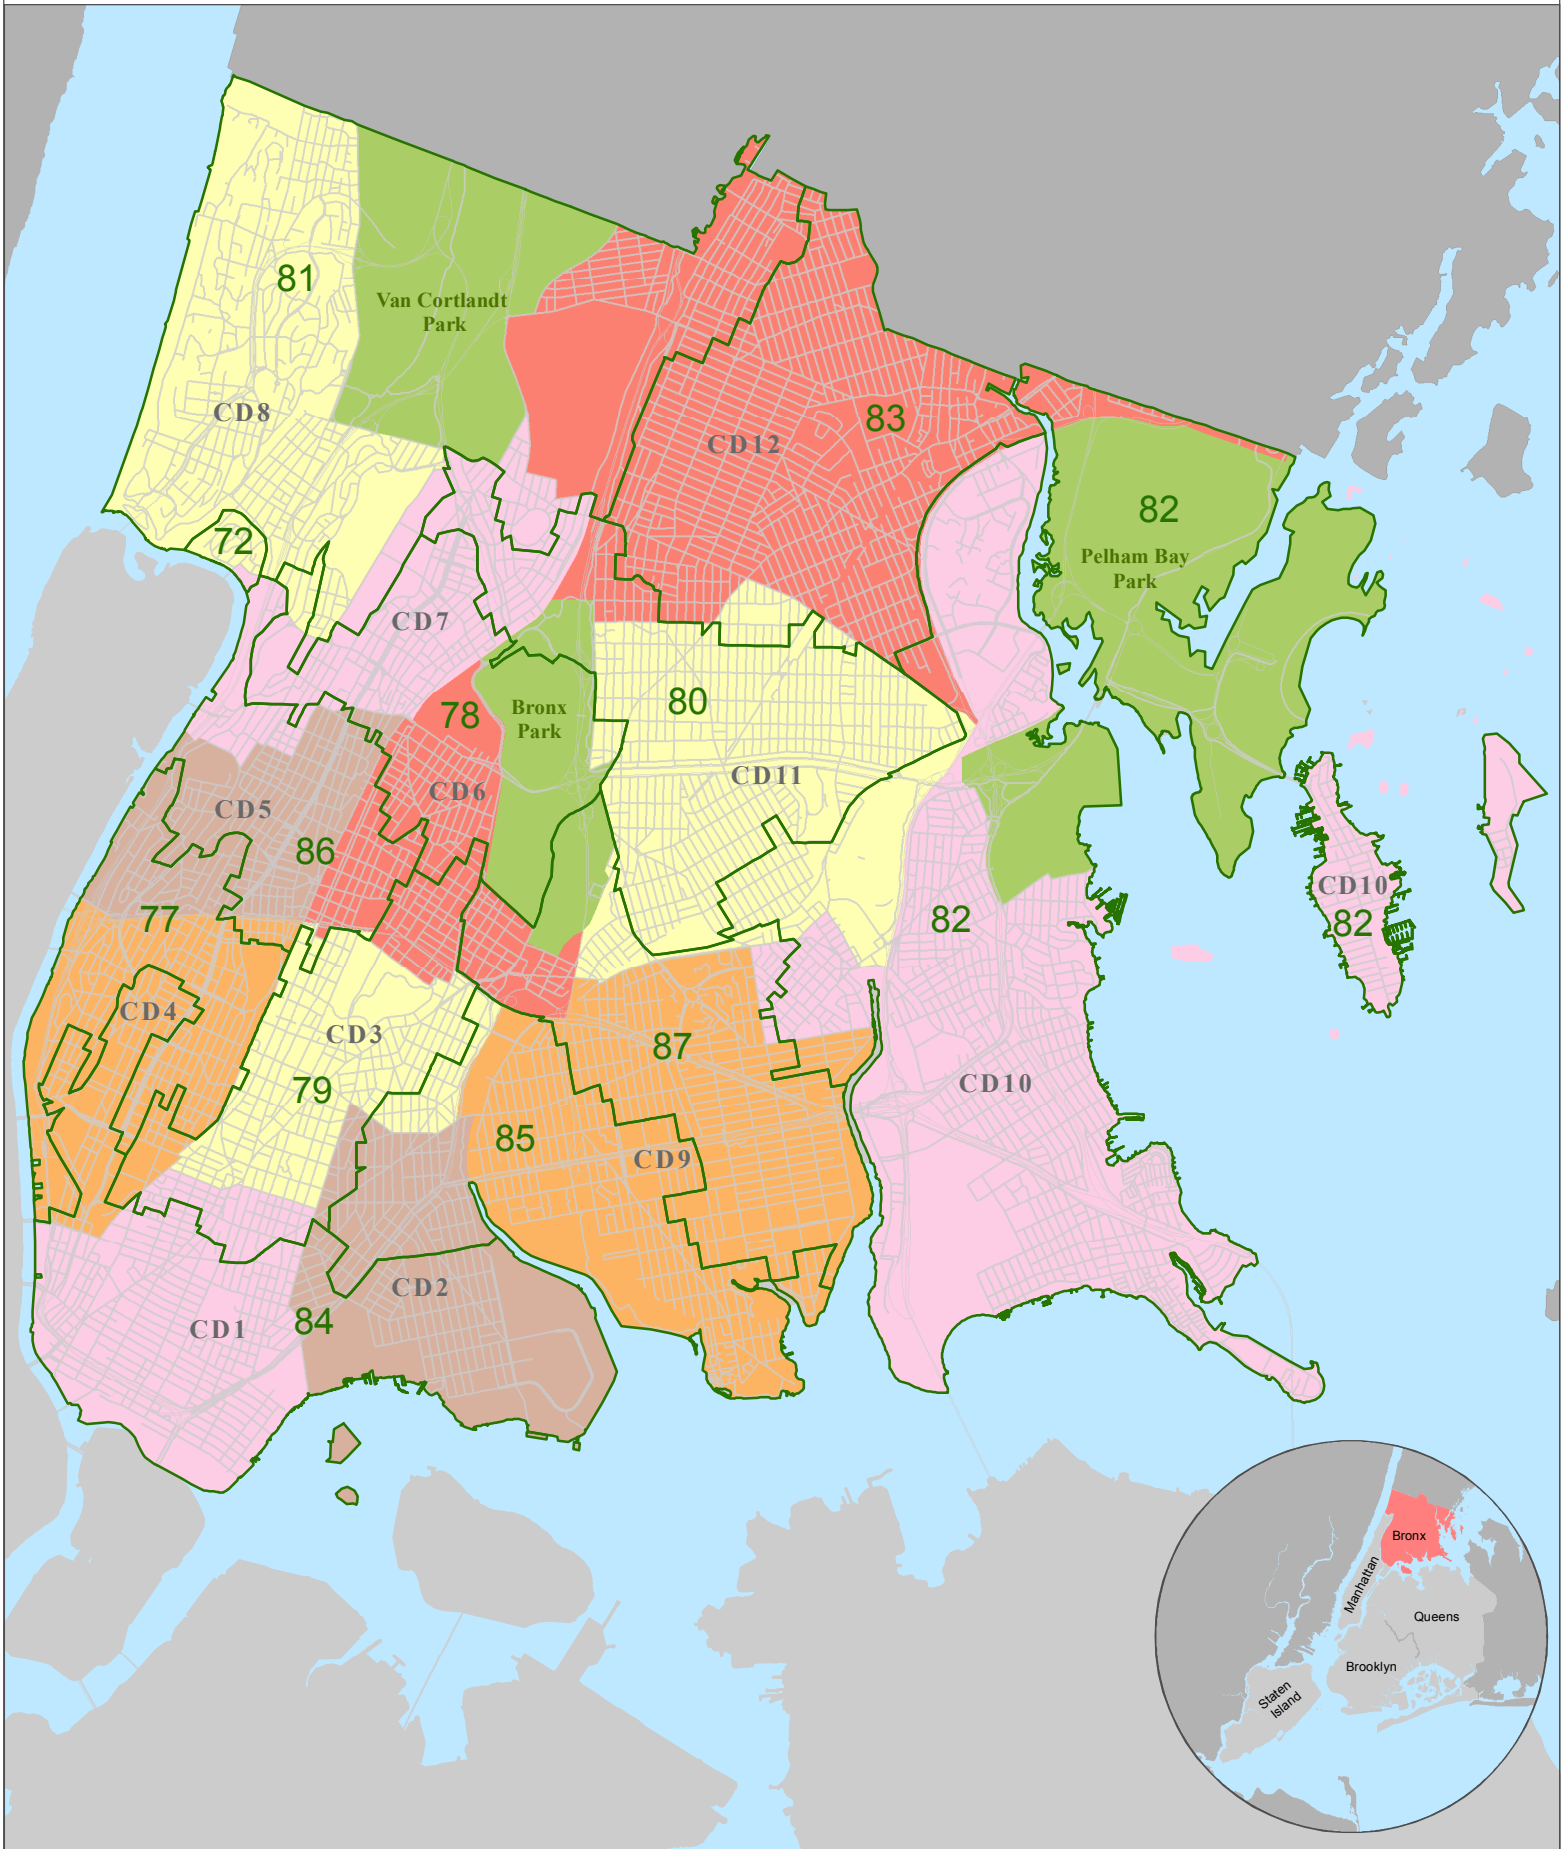

# Bronx City Council and Community Districts

-  Community District
-  City Council District
-  Park

# Bronx New York State Assembly and Community Districts

-  Community District
-  State Assembly District
-  Park

**NYCPLANNING**  
DEPARTMENT OF CITY PLANNING CITY OF NEW YORK

Source: BYTES of the BIG APPLE  
Created: 2013