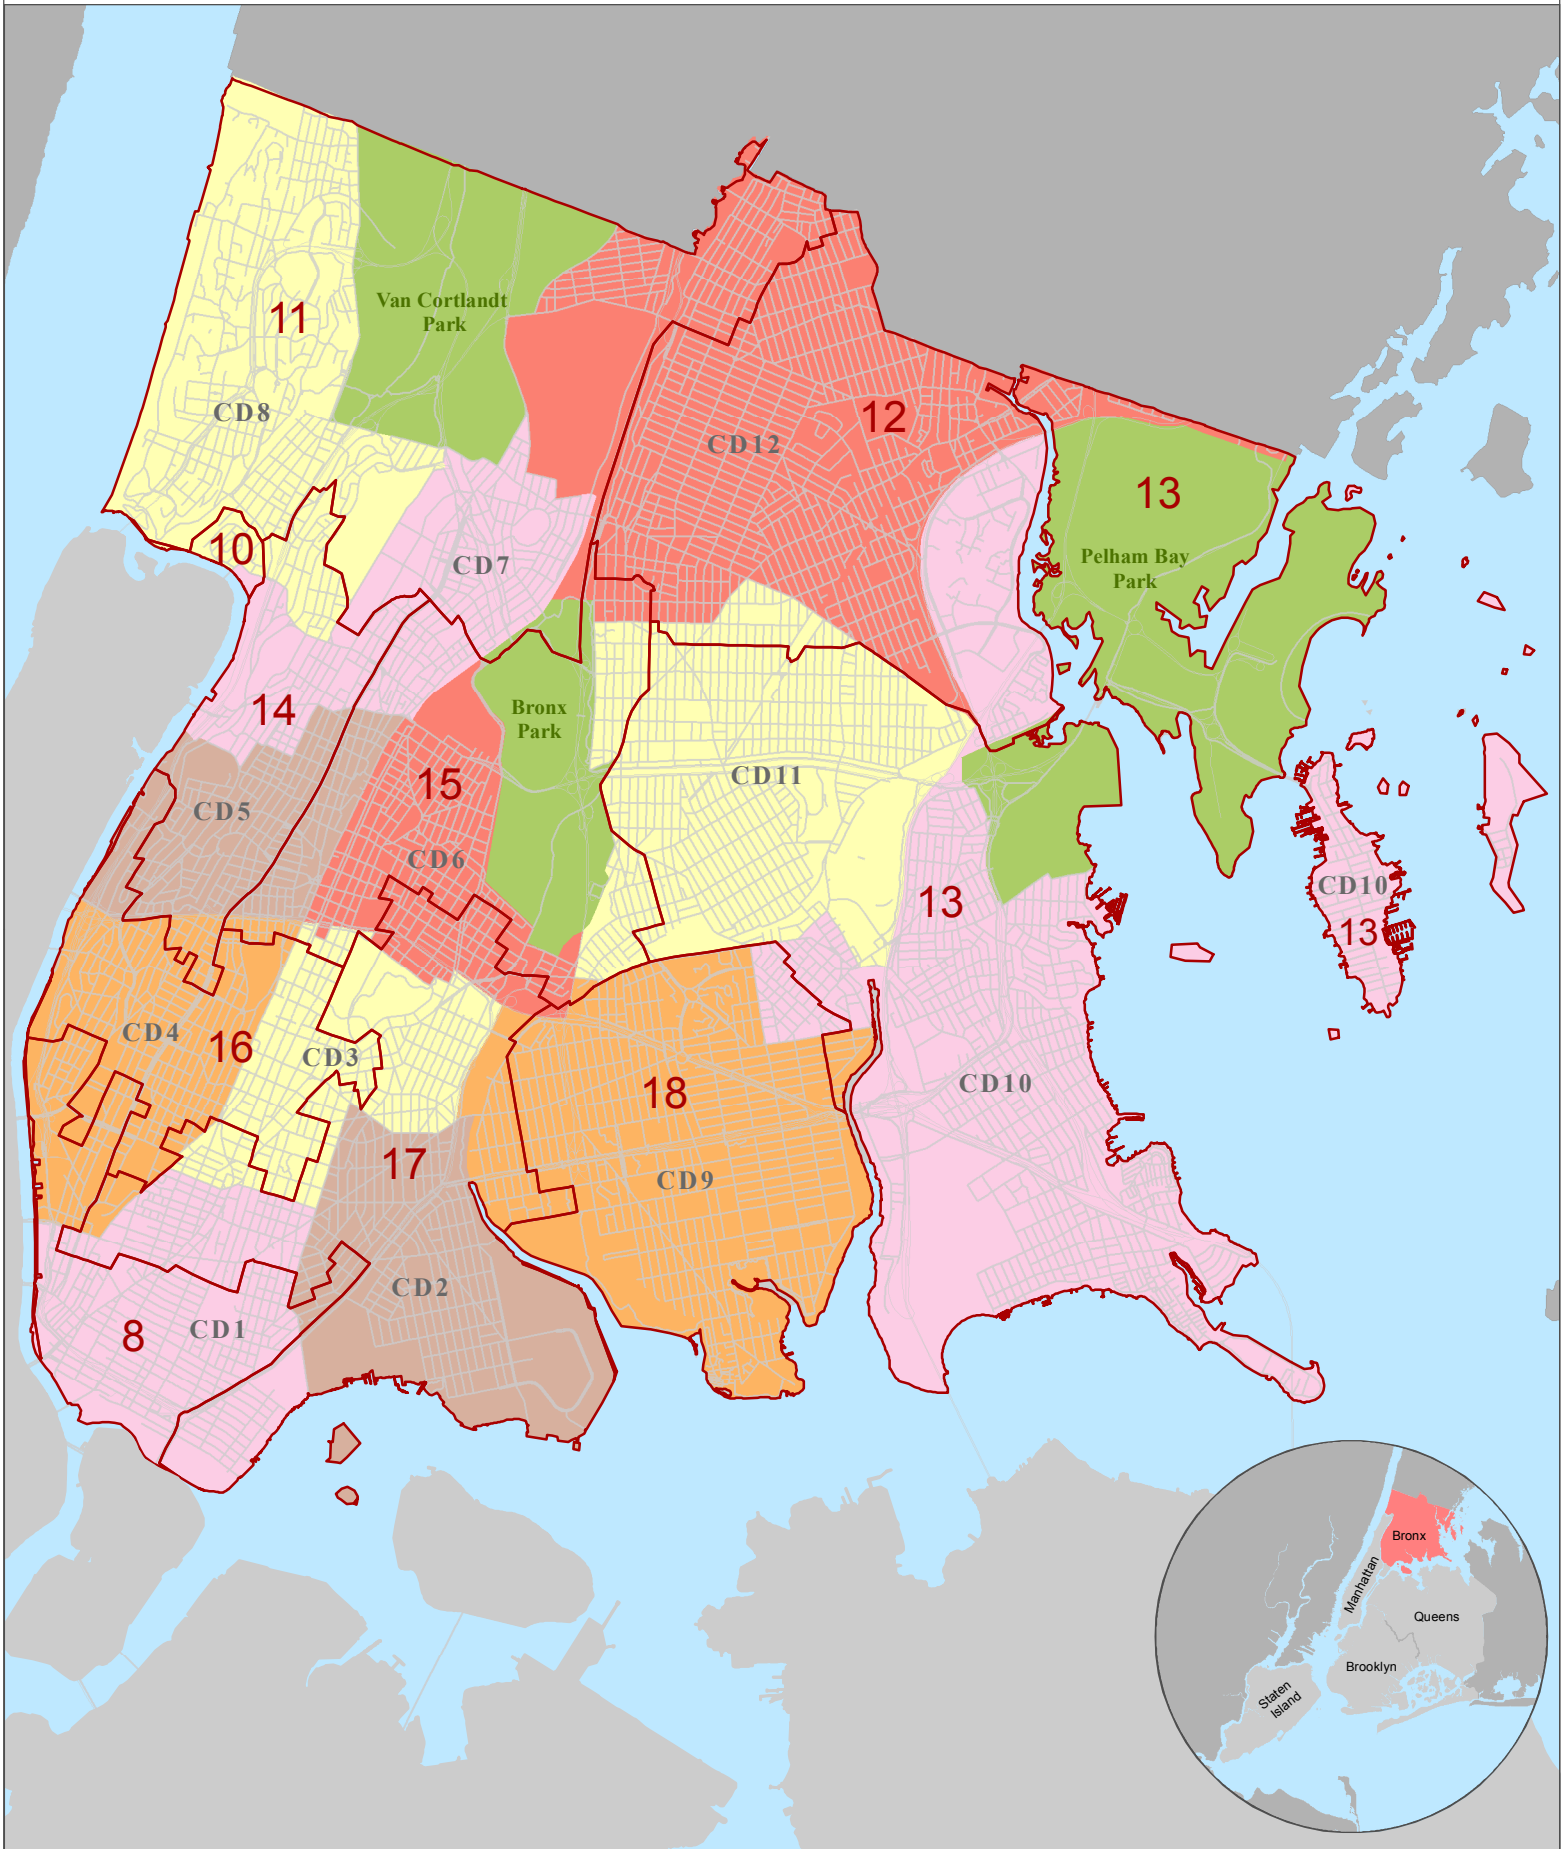

# Bronx City Council and Community Districts

-  Community District
-  City Council District
-  Park

# Bronx New York State Assembly and Community Districts

-  Community District
-  State Assembly District
-  Park

**NYCPLANNING**  
DEPARTMENT OF CITY PLANNING CITY OF NEW YORK

Source: BYTES of the BIG APPLE  
Created: 2013