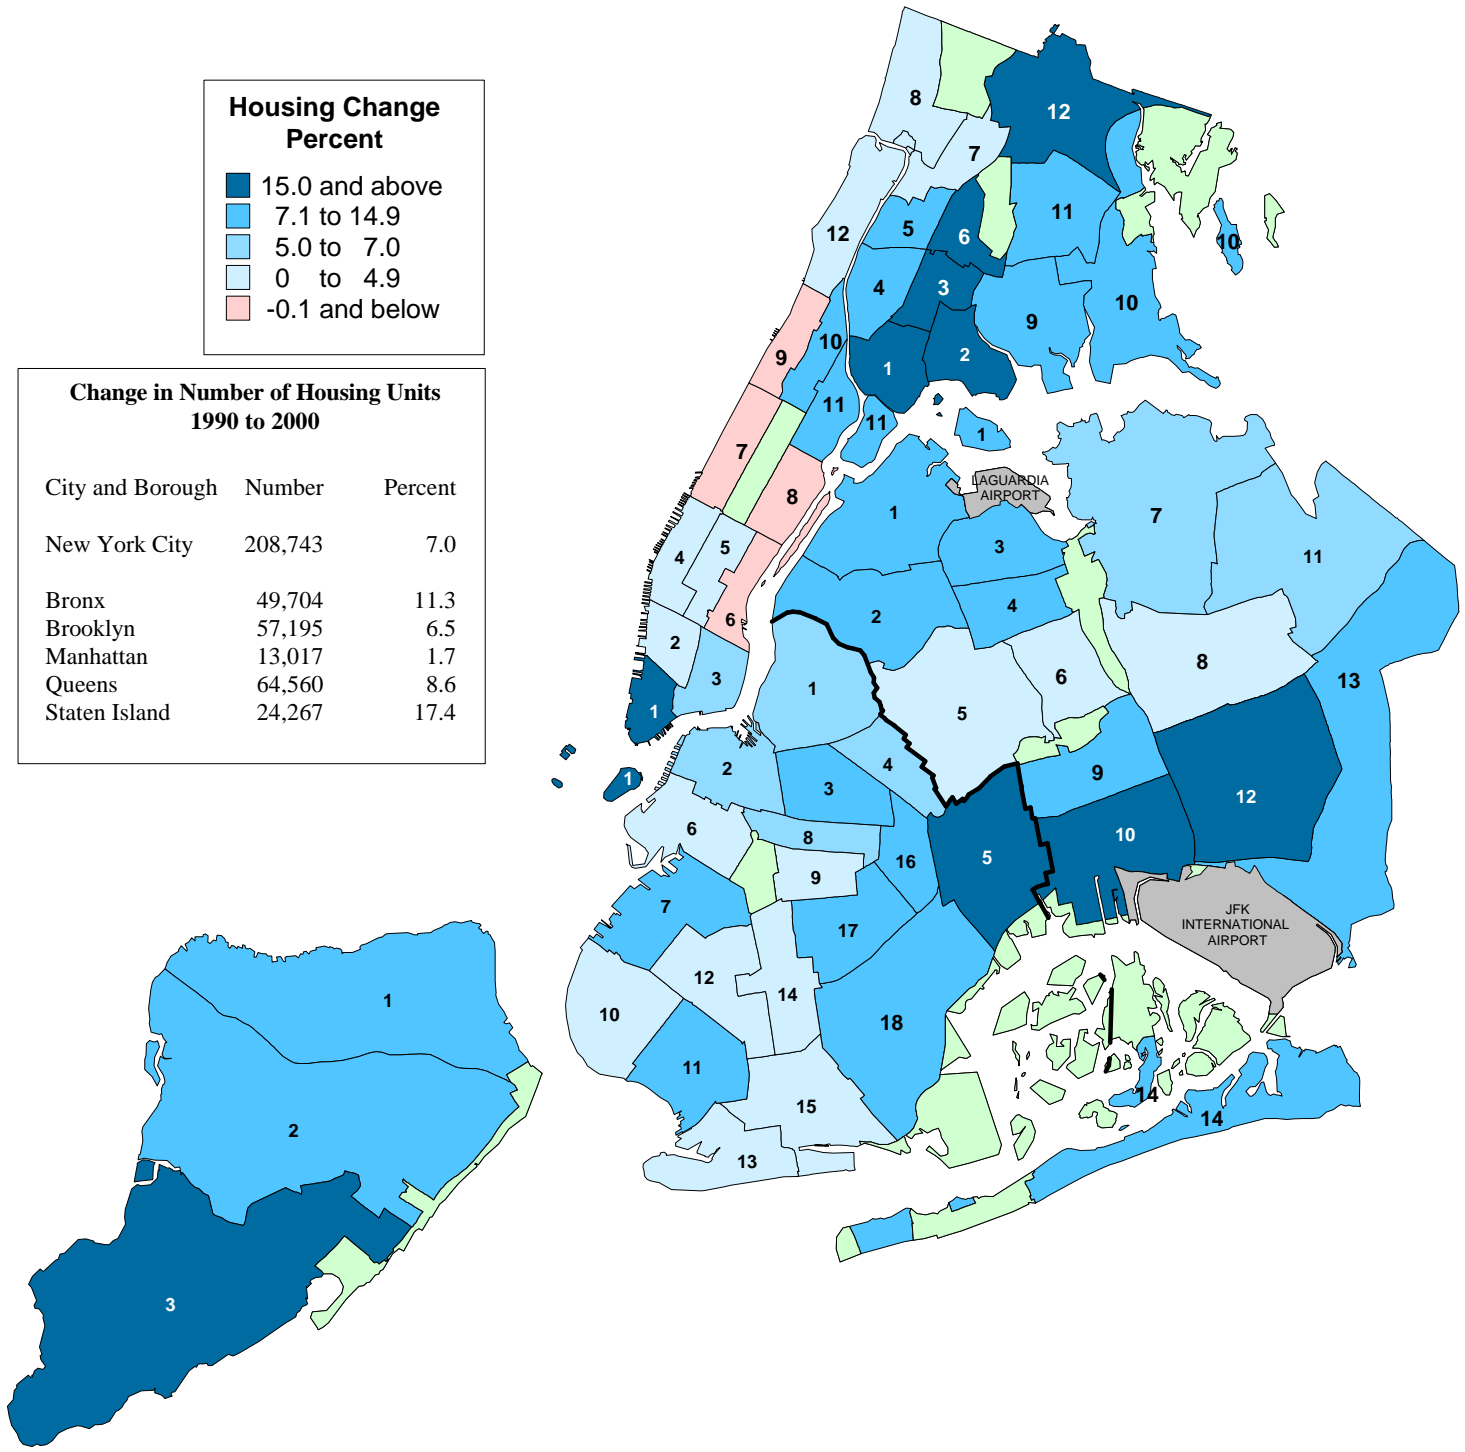

Map H-102: Percent Change in Number of Housing Units by Community District New York City, 1990 to 2000

**Change in Number of Housing Units
1990 to 2000**

City and Borough	Number	Percent
New York City	208,743	7.0
Bronx	49,704	11.3
Brooklyn	57,195	6.5
Manhattan	13,017	1.7
Queens	64,560	8.6
Staten Island	24,267	17.4

Source: U.S. Census Bureau, 2000 Census SF1 File and 1990 Census PL File
Population Division - New York City Department of City Planning