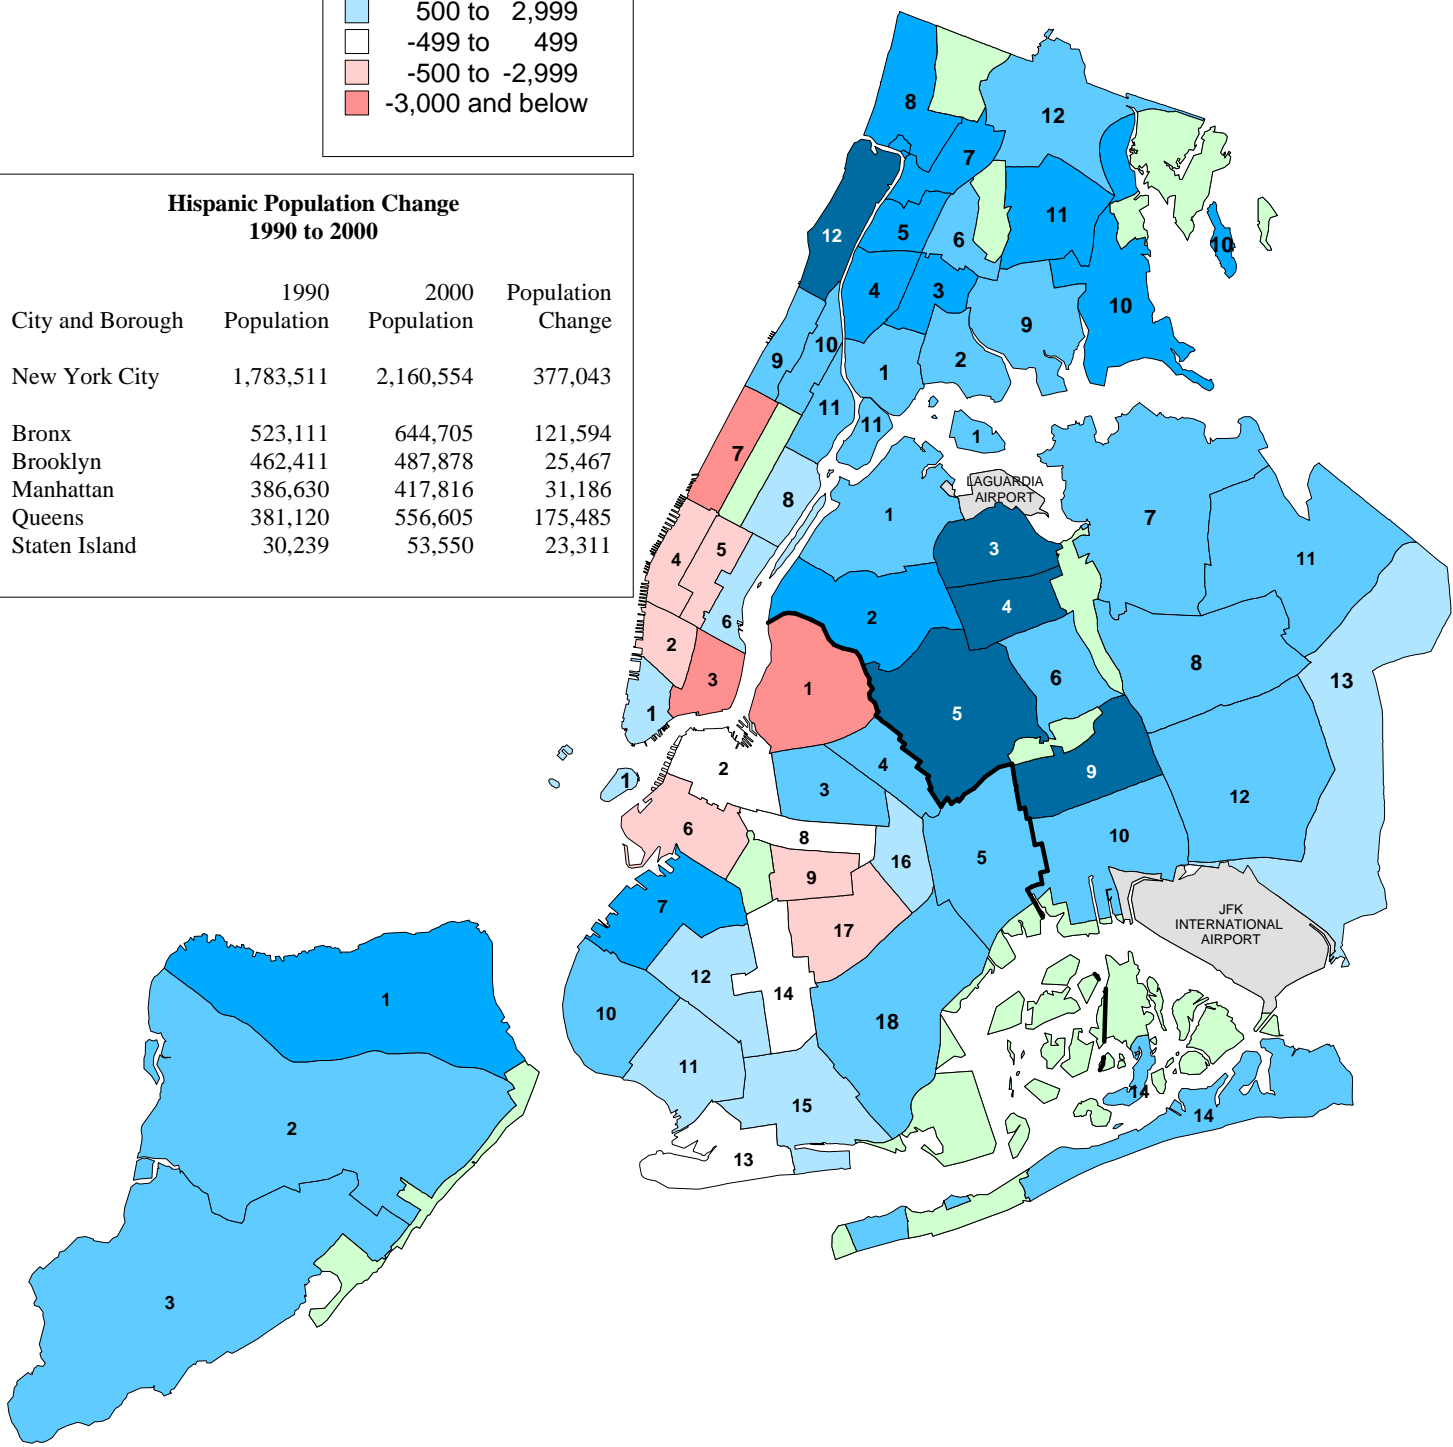

Map P-105: Population Change in Hispanics by Community District New York City, 1990 to 2000

**Hispanic Population Change
1990 to 2000**

City and Borough	1990 Population	2000 Population	Population Change
New York City	1,783,511	2,160,554	377,043
Bronx	523,111	644,705	121,594
Brooklyn	462,411	487,878	25,467
Manhattan	386,630	417,816	31,186
Queens	381,120	556,605	175,485
Staten Island	30,239	53,550	23,311

Source: U.S. Census Bureau, 2000 Census PL File and 1990 Census PL File
Population Division - New York City Department of City Planning