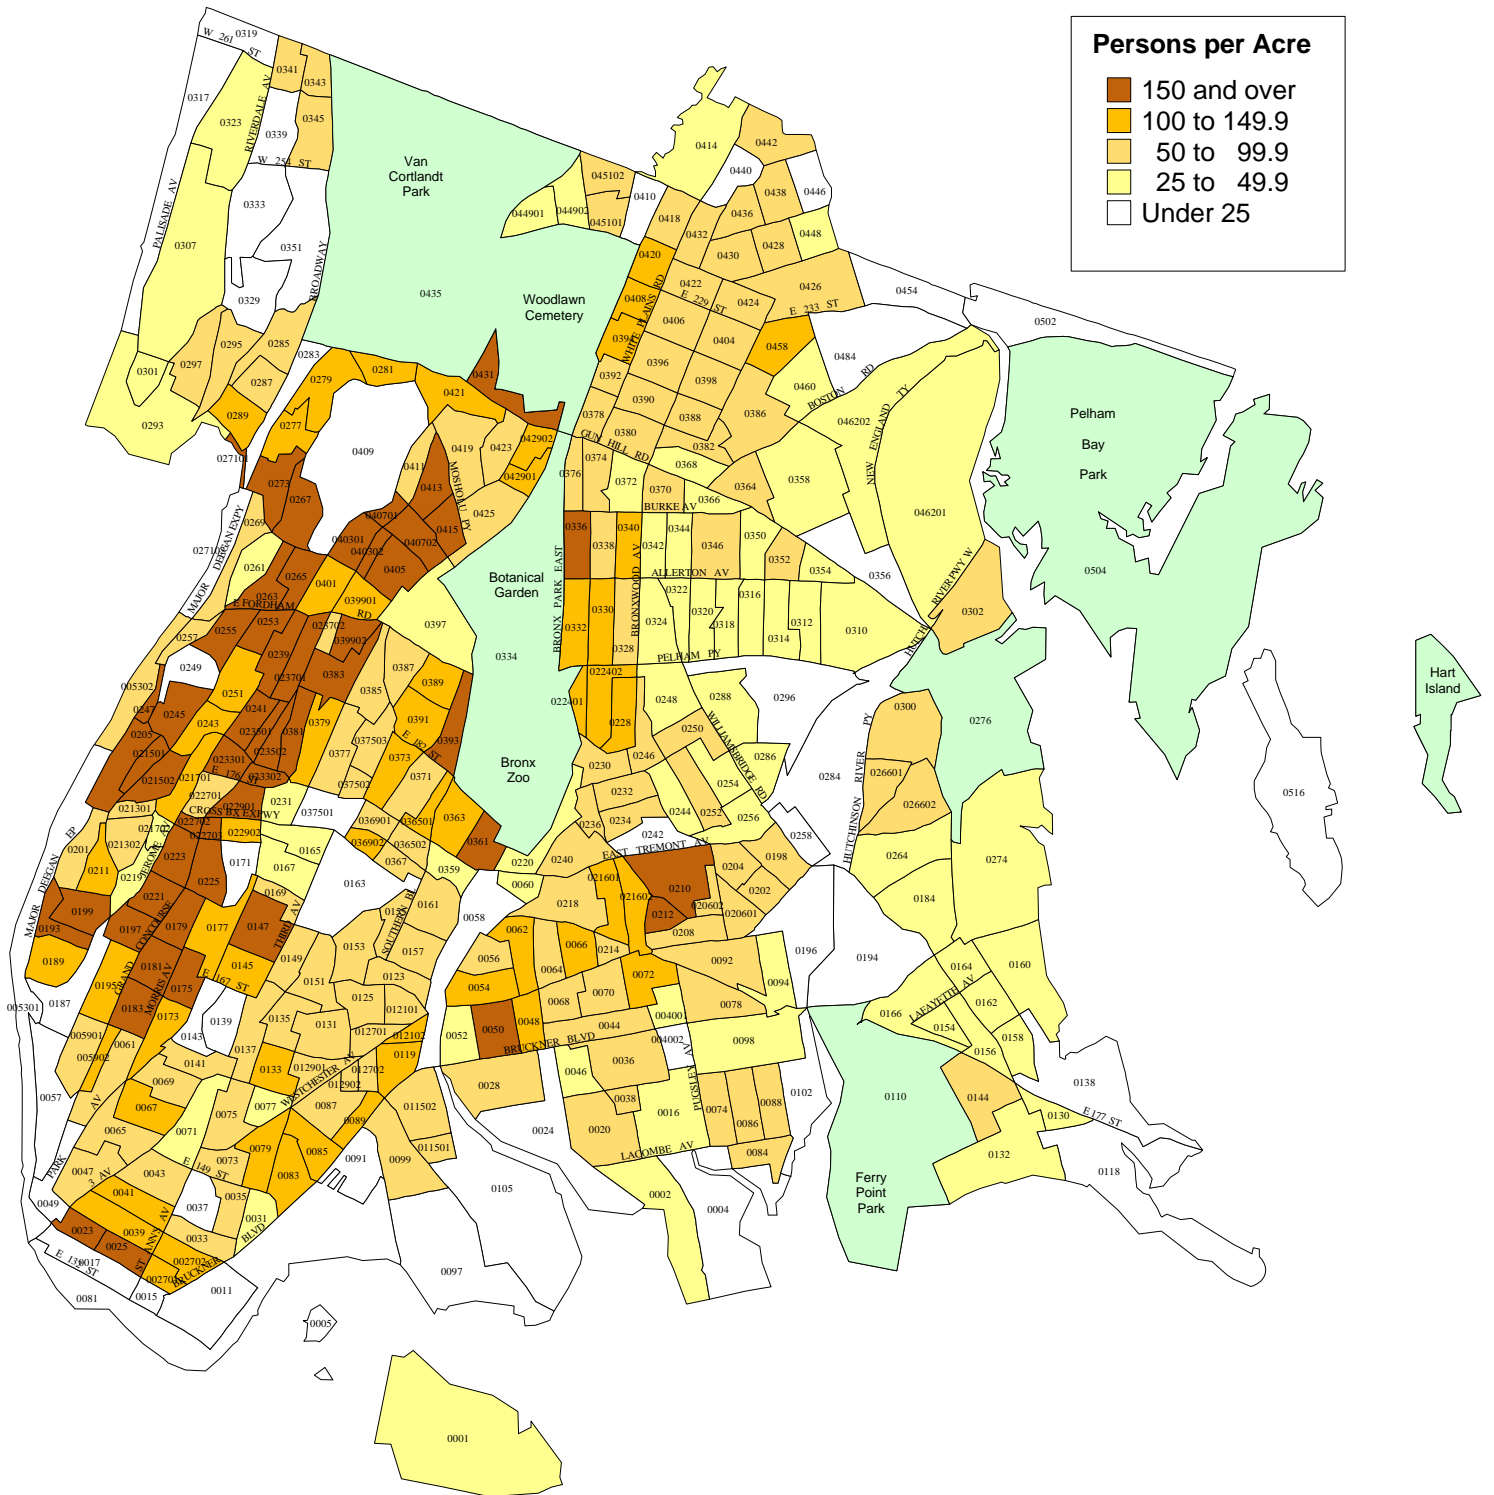

Map PL-1: Population Density by Census Tract Bronx, 2000

Map PL-1: Population Density by Census Tract Brooklyn, 2000

Map PL-1: Population Density by Census Tract Manhattan, 2000

Source: U.S. Census Bureau, 2000 Census Public Law 94-171 File
Population Division - New York City Department of City Planning

Map PL-1: Population Density by Census Tract Queens, 2000

Source: U.S. Census Bureau, 2000 Census Public Law 94-171 File
Population Division - New York City Department of City Planning