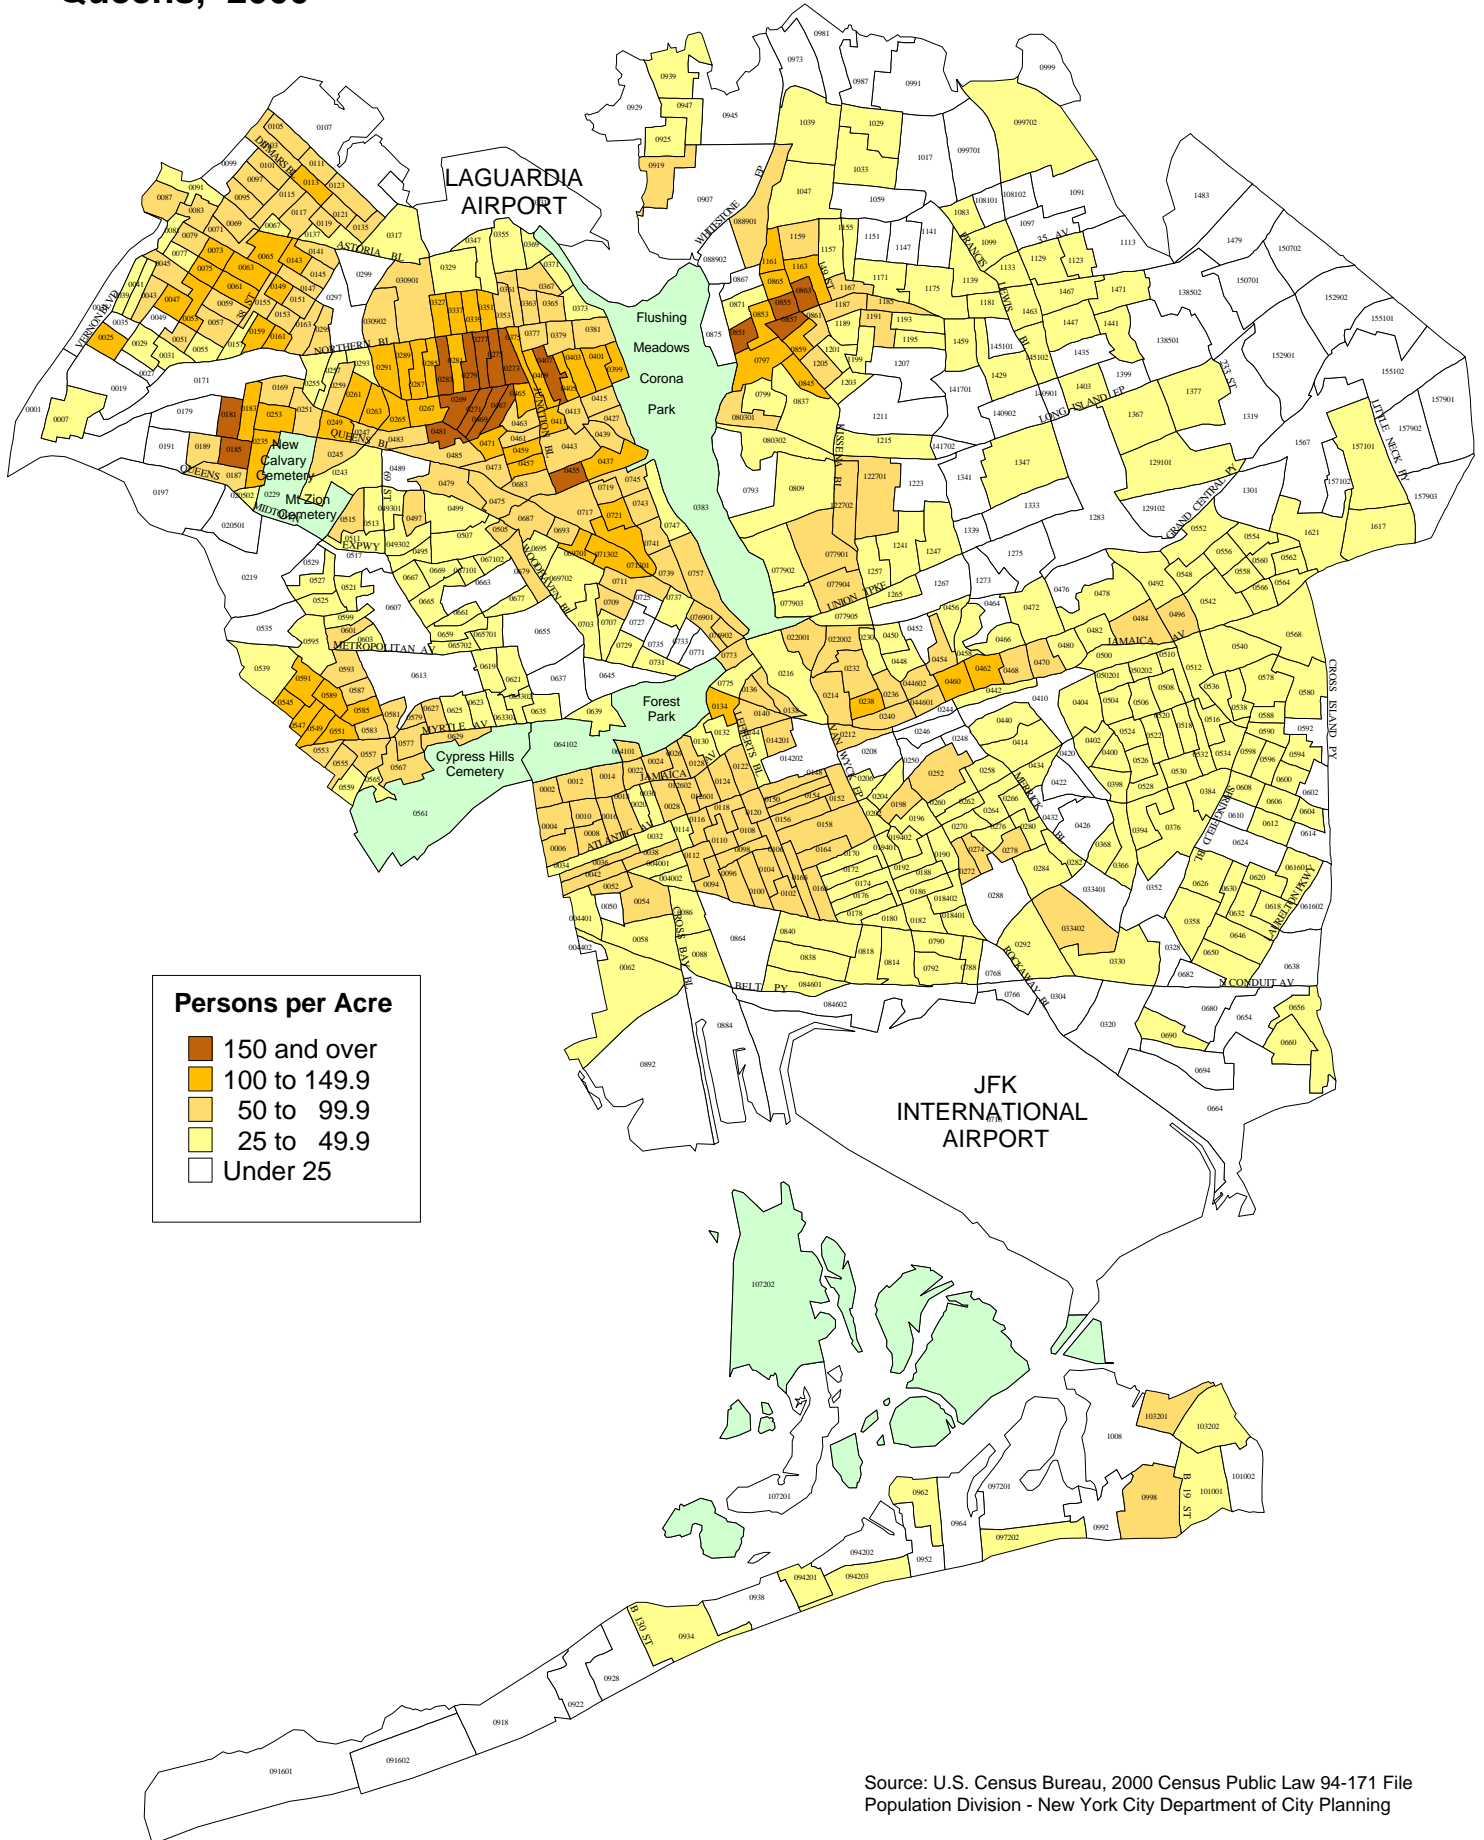

Map PL-1: Population Density by Census Tract Bronx, 2000

Map PL-1: Population Density by Census Tract Brooklyn, 2000

Map PL-1: Population Density by Census Tract Manhattan, 2000

Source: U.S. Census Bureau, 2000 Census Public Law 94-171 File
Population Division - New York City Department of City Planning

Map PL-1: Population Density by Census Tract Queens, 2000

Source: U.S. Census Bureau, 2000 Census Public Law 94-171 File
Population Division - New York City Department of City Planning