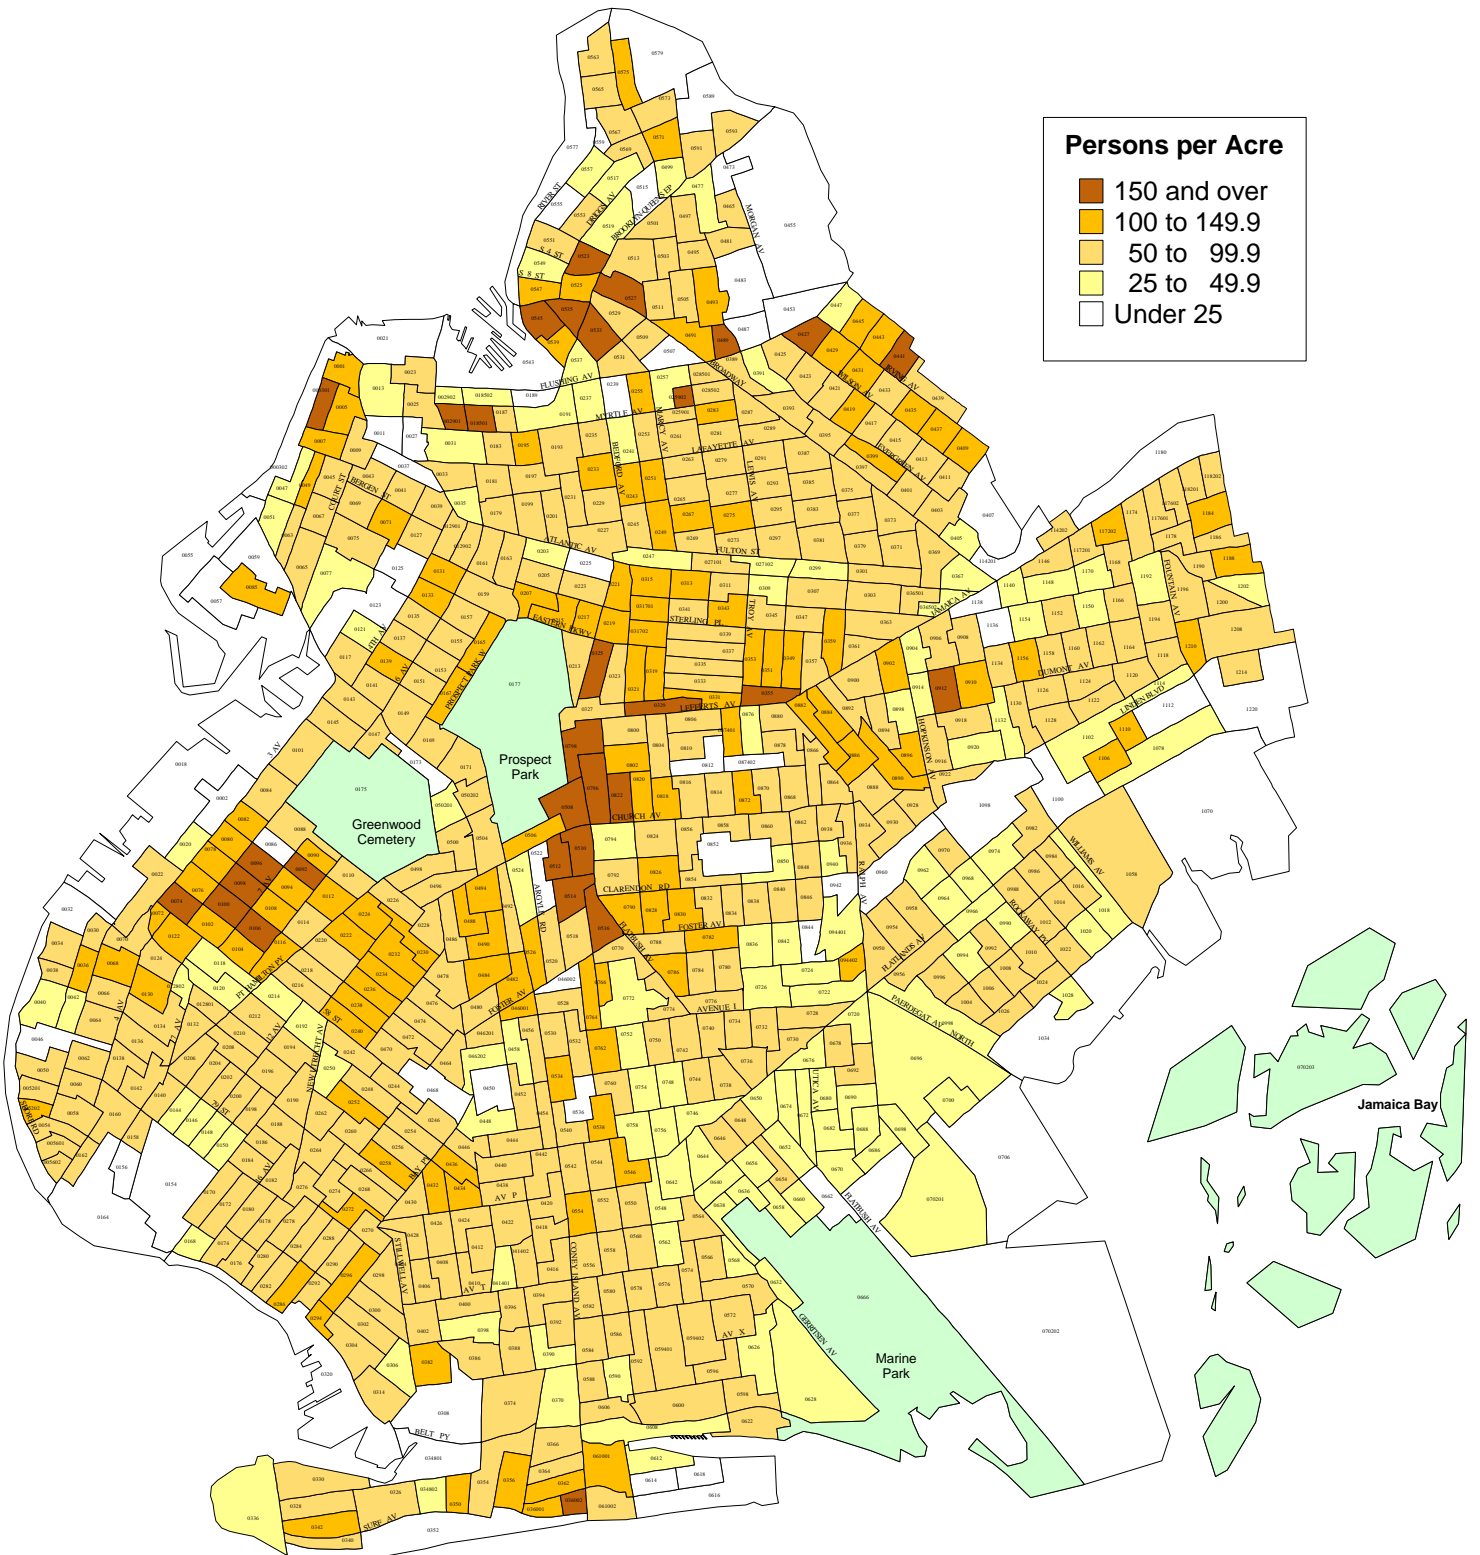

Map PL-1: Population Density by Census Tract Bronx, 2000

Map PL-1: Population Density by Census Tract Brooklyn, 2000

Map PL-1: Population Density by Census Tract Manhattan, 2000

Source: U.S. Census Bureau, 2000 Census Public Law 94-171 File
Population Division - New York City Department of City Planning

Map PL-1: Population Density by Census Tract Queens, 2000

Source: U.S. Census Bureau, 2000 Census Public Law 94-171 File
Population Division - New York City Department of City Planning