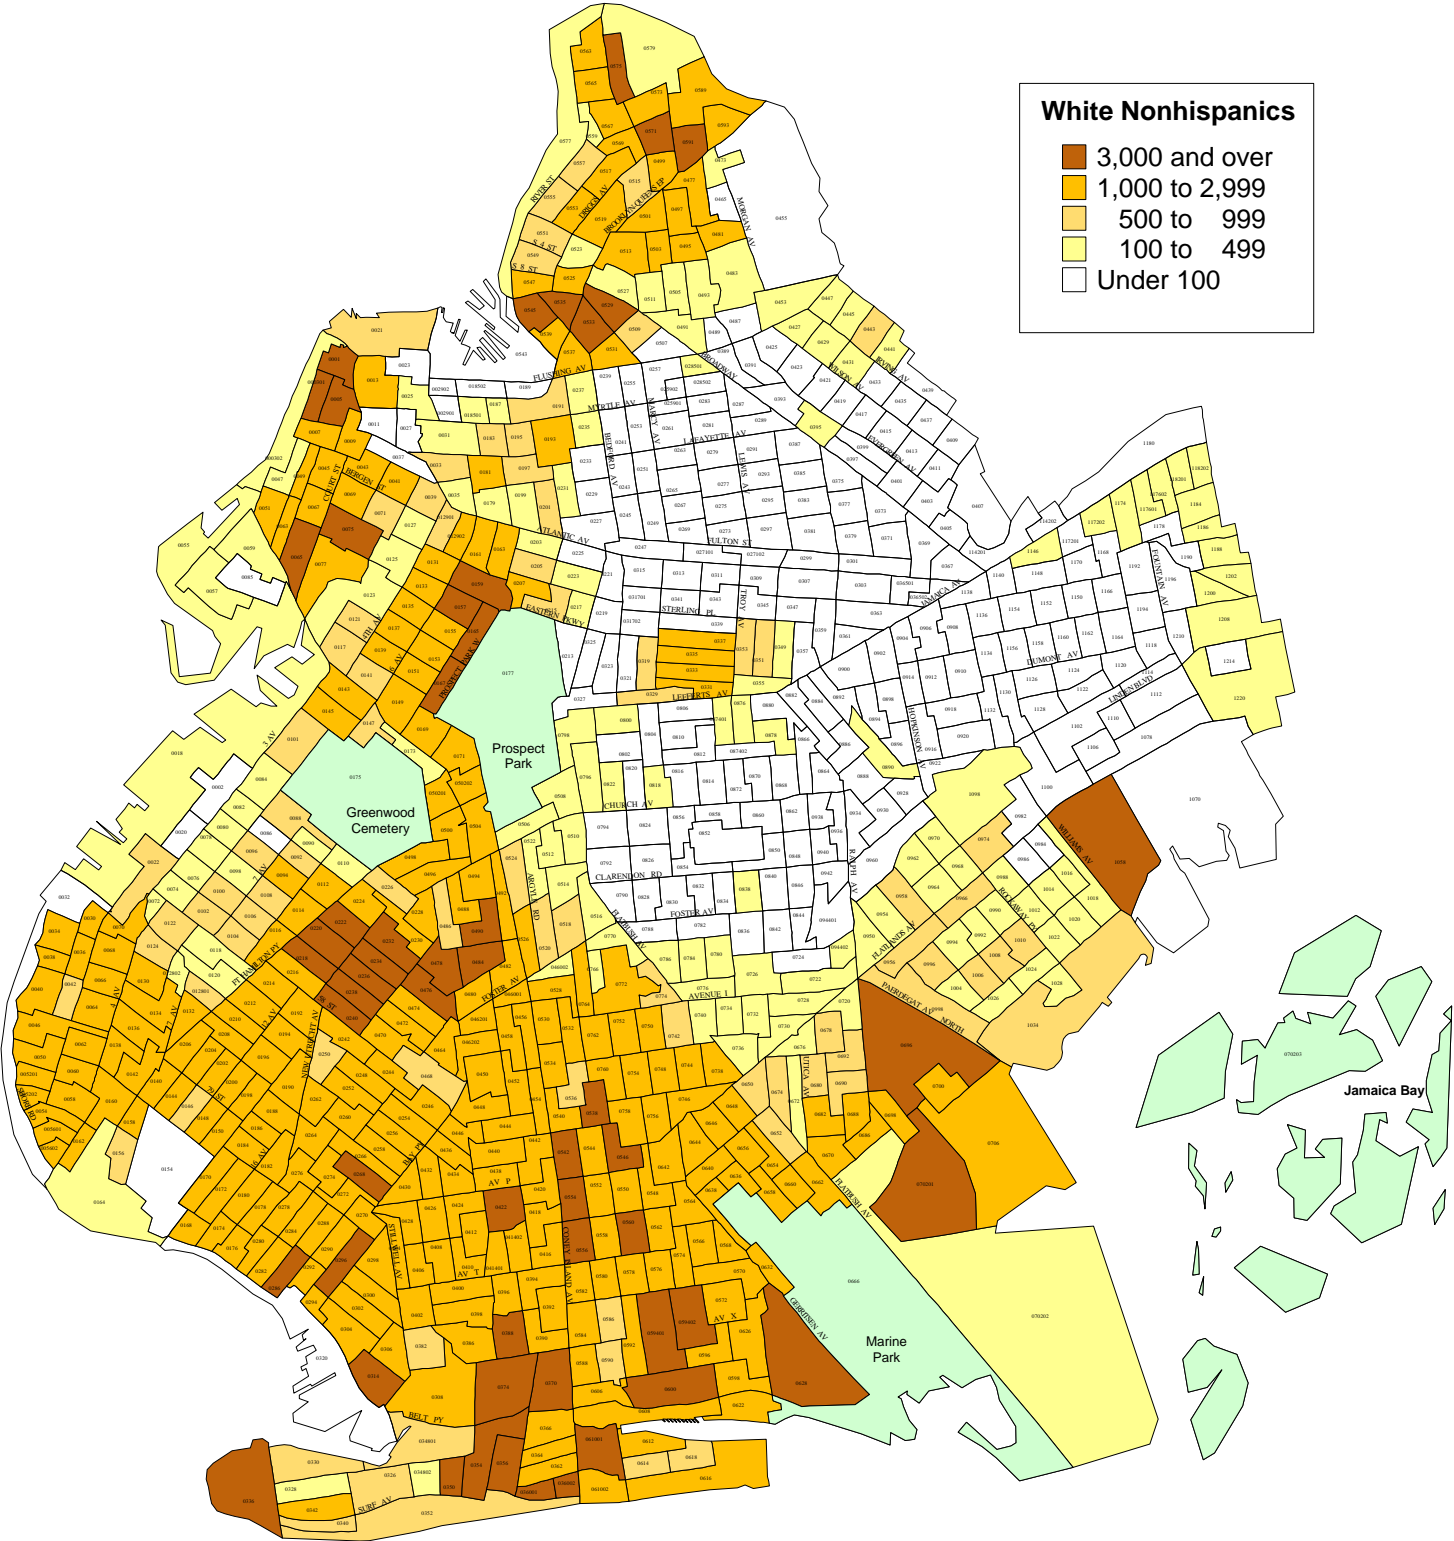

Map PL-3: White Nonhispanics by Census Tract Bronx, 2000

Source: U.S. Census Bureau, 2000 Census Public Law 94-171 File
Population Division - New York City Department of City Planning

Map PL-3: White Nonhispanics by Census Tract Brooklyn, 2000

Source: U.S. Census Bureau, 2000 Census Public Law 94-171 File
Population Division - New York City Department of City Planning

Map PL-3: White Nonhispanics by Census Tract Manhattan, 2000

Source: U.S. Census Bureau, 2000 Census Public Law 94-171 File Population Division - New York City Department of City Planning

Map PL-3: White Nonhispanics by Census Tract Queens, 2000

Source: U.S. Census Bureau, 2000 Census Public Law 94-171 File
Population Division - New York City Department of City Planning