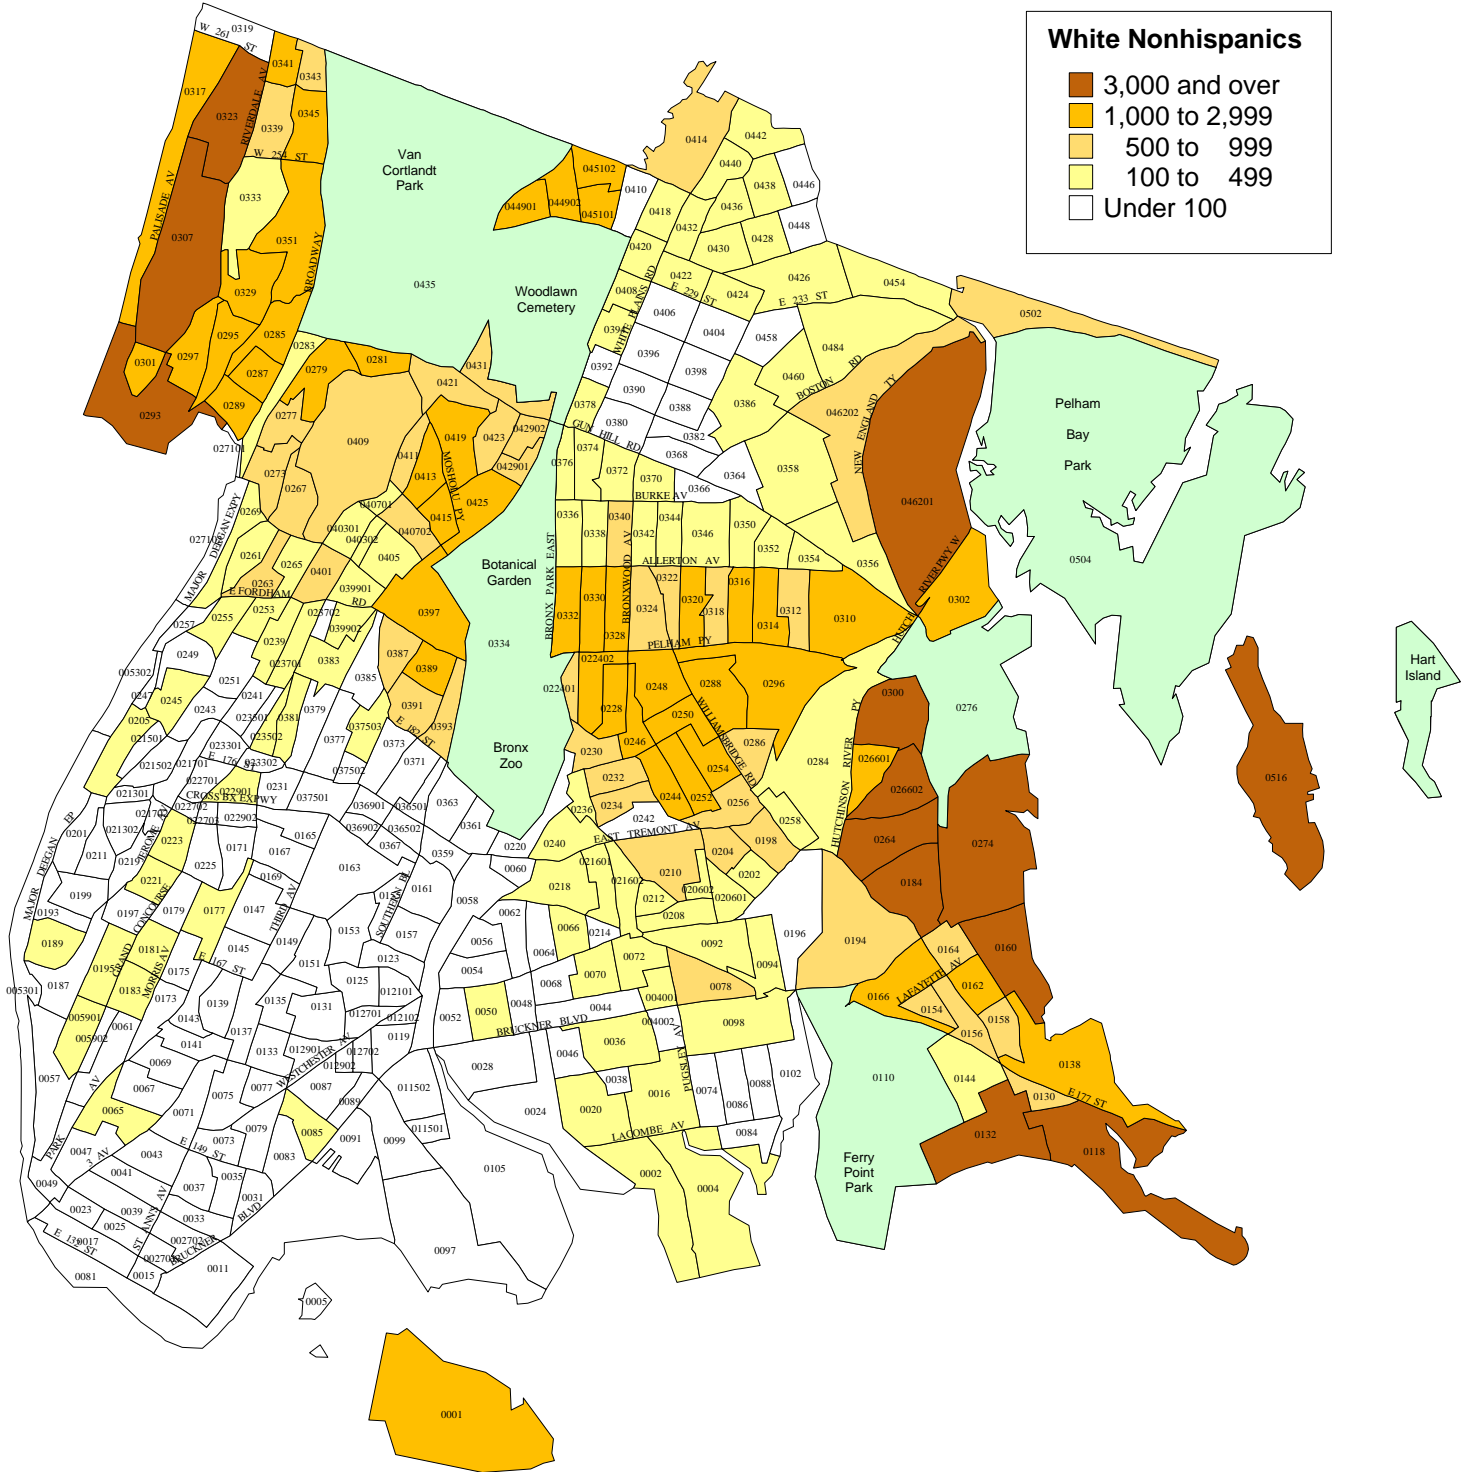

Map PL-3: White Nonhispanics by Census Tract Bronx, 2000

Source: U.S. Census Bureau, 2000 Census Public Law 94-171 File
Population Division - New York City Department of City Planning

Map PL-3: White Nonhispanics by Census Tract Brooklyn, 2000

Source: U.S. Census Bureau, 2000 Census Public Law 94-171 File
Population Division - New York City Department of City Planning

Map PL-3: White Nonhispanics by Census Tract Manhattan, 2000

Source: U.S. Census Bureau, 2000 Census Public Law 94-171 File Population Division - New York City Department of City Planning

Map PL-3: White Nonhispanics by Census Tract Queens, 2000

Source: U.S. Census Bureau, 2000 Census Public Law 94-171 File
Population Division - New York City Department of City Planning