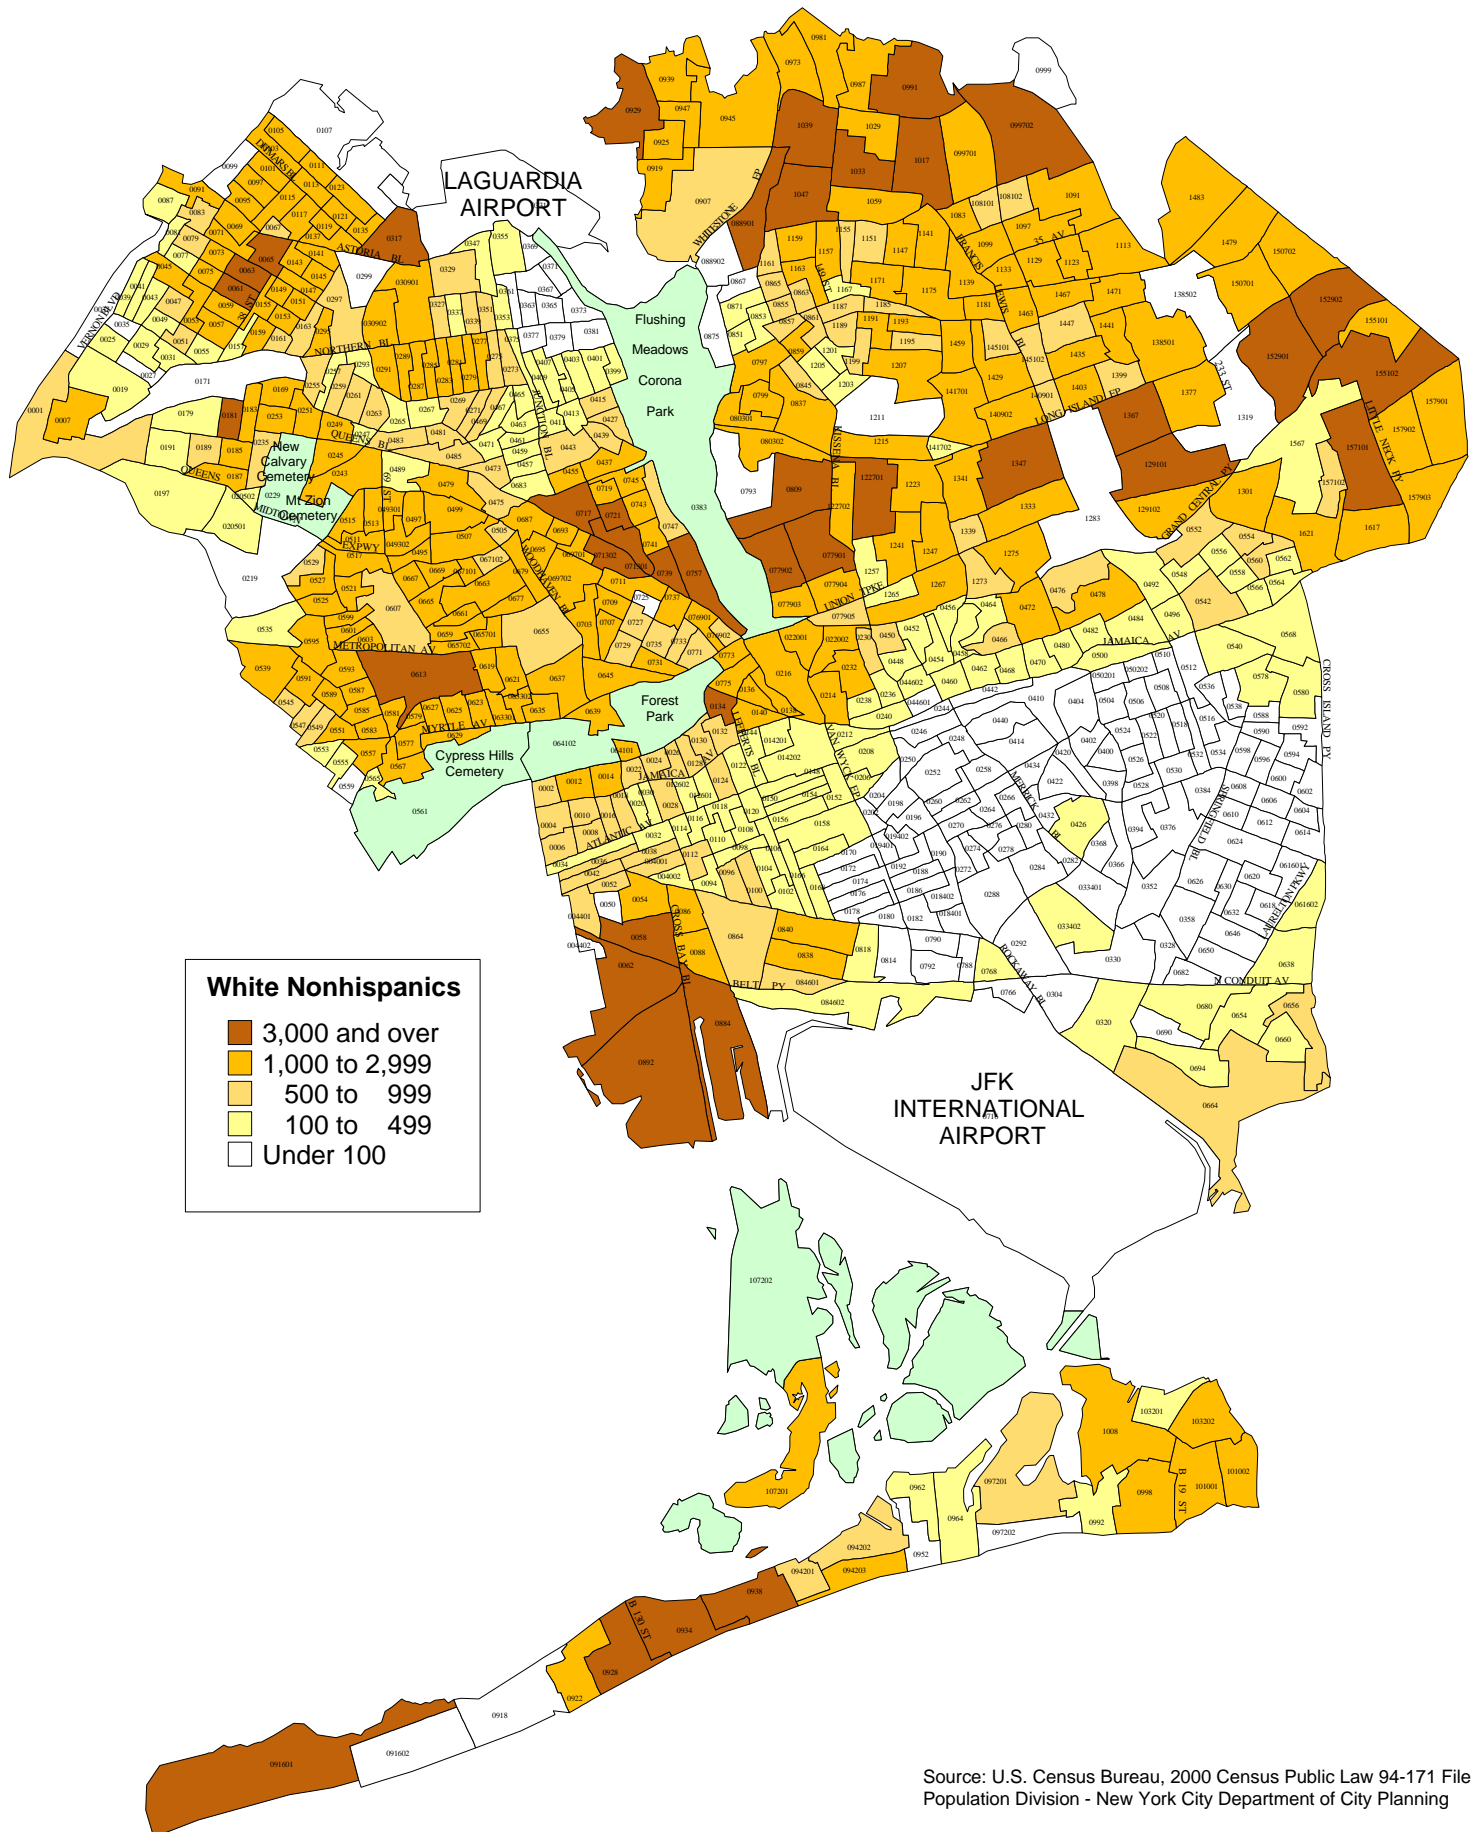

Map PL-3: White Nonhispanics by Census Tract Bronx, 2000

Source: U.S. Census Bureau, 2000 Census Public Law 94-171 File
Population Division - New York City Department of City Planning

Map PL-3: White Nonhispanics by Census Tract Brooklyn, 2000

Source: U.S. Census Bureau, 2000 Census Public Law 94-171 File
Population Division - New York City Department of City Planning

Map PL-3: White Nonhispanics by Census Tract Manhattan, 2000

Source: U.S. Census Bureau, 2000 Census Public Law 94-171 File Population Division - New York City Department of City Planning

Map PL-3: White Nonhispanics by Census Tract Queens, 2000

Source: U.S. Census Bureau, 2000 Census Public Law 94-171 File
Population Division - New York City Department of City Planning