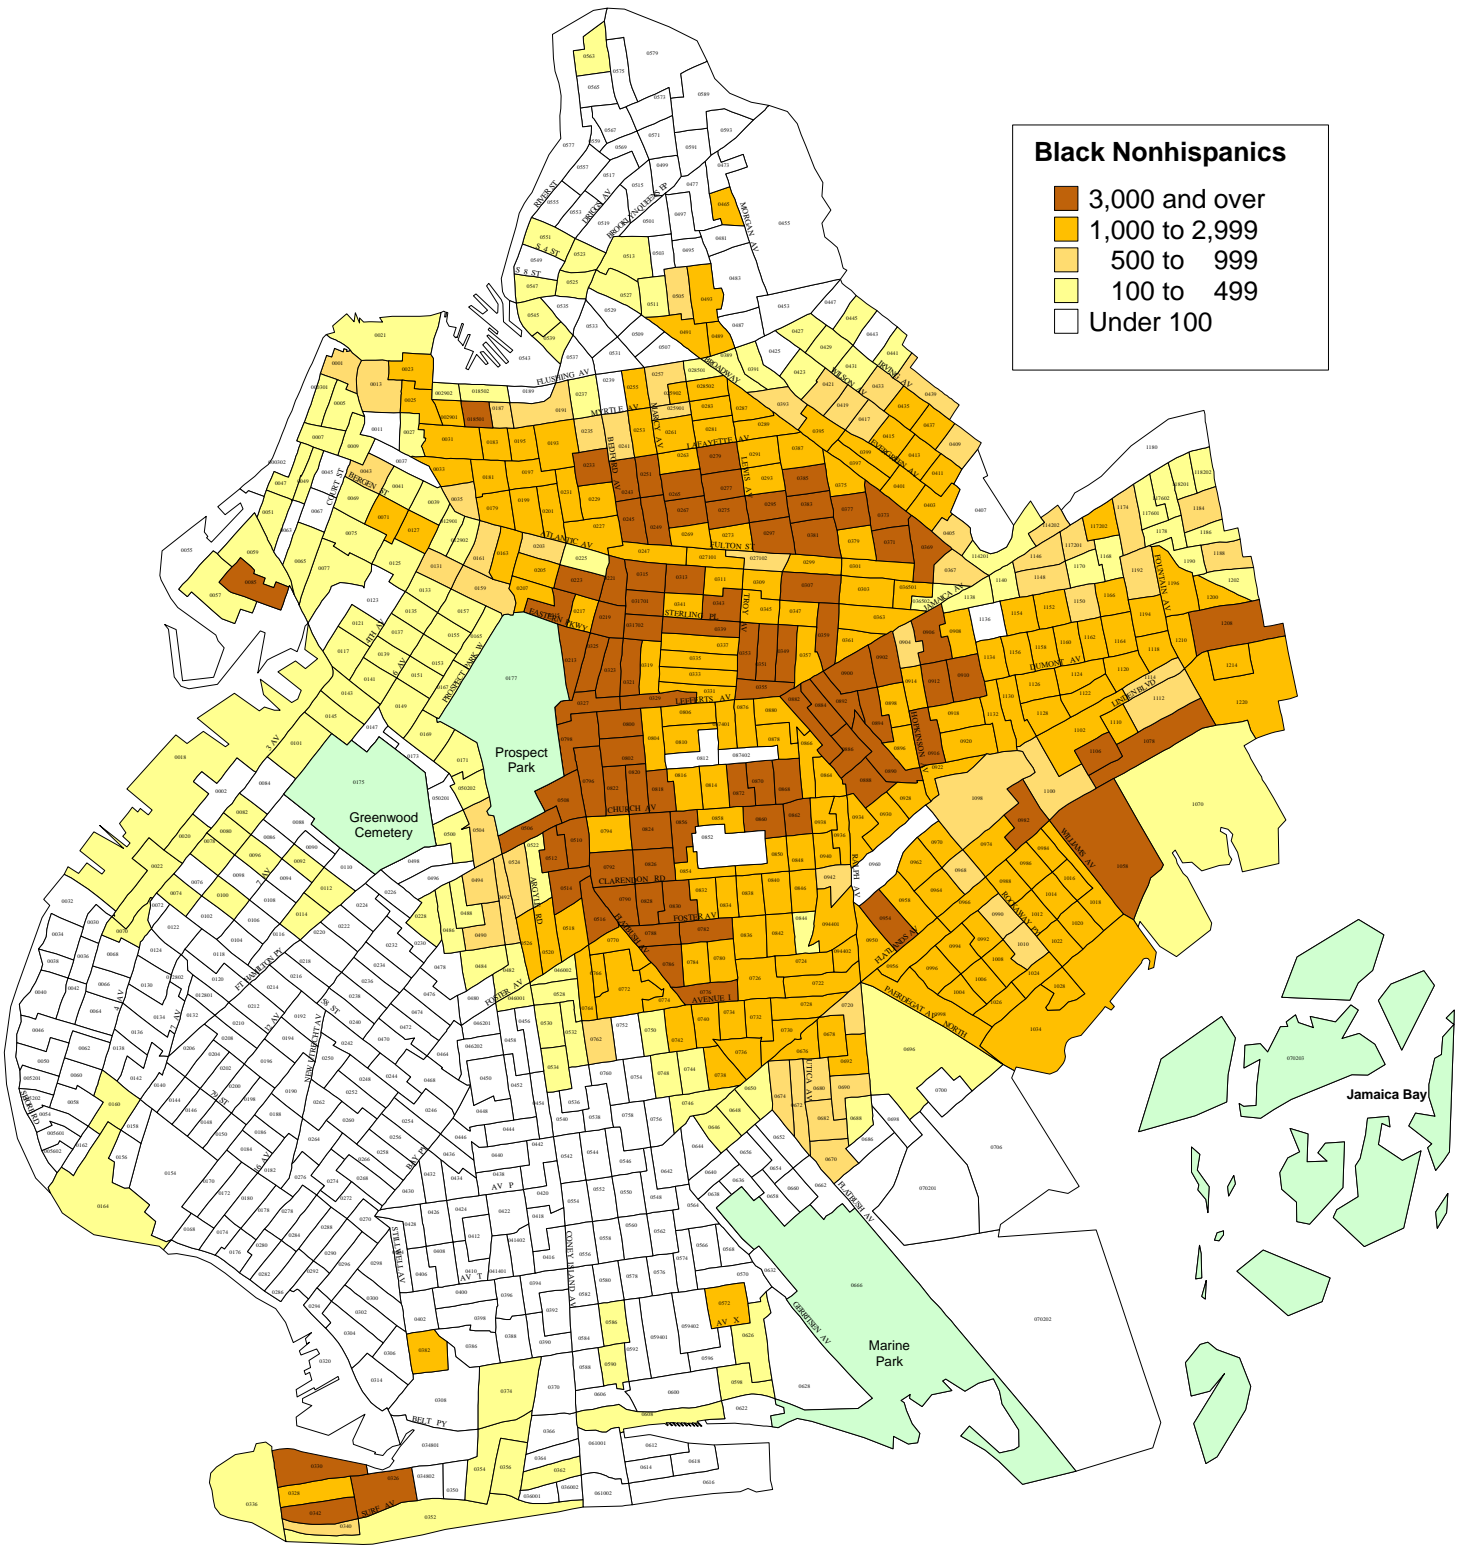

# Map PL-4: Black Nonhispanics by Census Tract Bronx, 2000

Source: U.S. Census Bureau, 2000 Census Public Law 94-171 File  
Population Division - New York City Department of City Planning

# Map PL-4: Black Nonhispanics by Census Tract Brooklyn, 2000

Source: U.S. Census Bureau, 2000 Census Public Law 94-171 File  
Population Division - New York City Department of City Planning

# Map PL-4: Black Nonhispanics by Census Tract Manhattan, 2000

Source: U.S. Census Bureau, 2000 Census Public Law 94-171 File  
Population Division - New York City Department of City Planning

# Map PL-4: Black Nonhispanics by Census Tract Queens, 2000

Source: U.S. Census Bureau, 2000 Census Public Law 94-171 File  
Population Division - New York City Department of City Planning