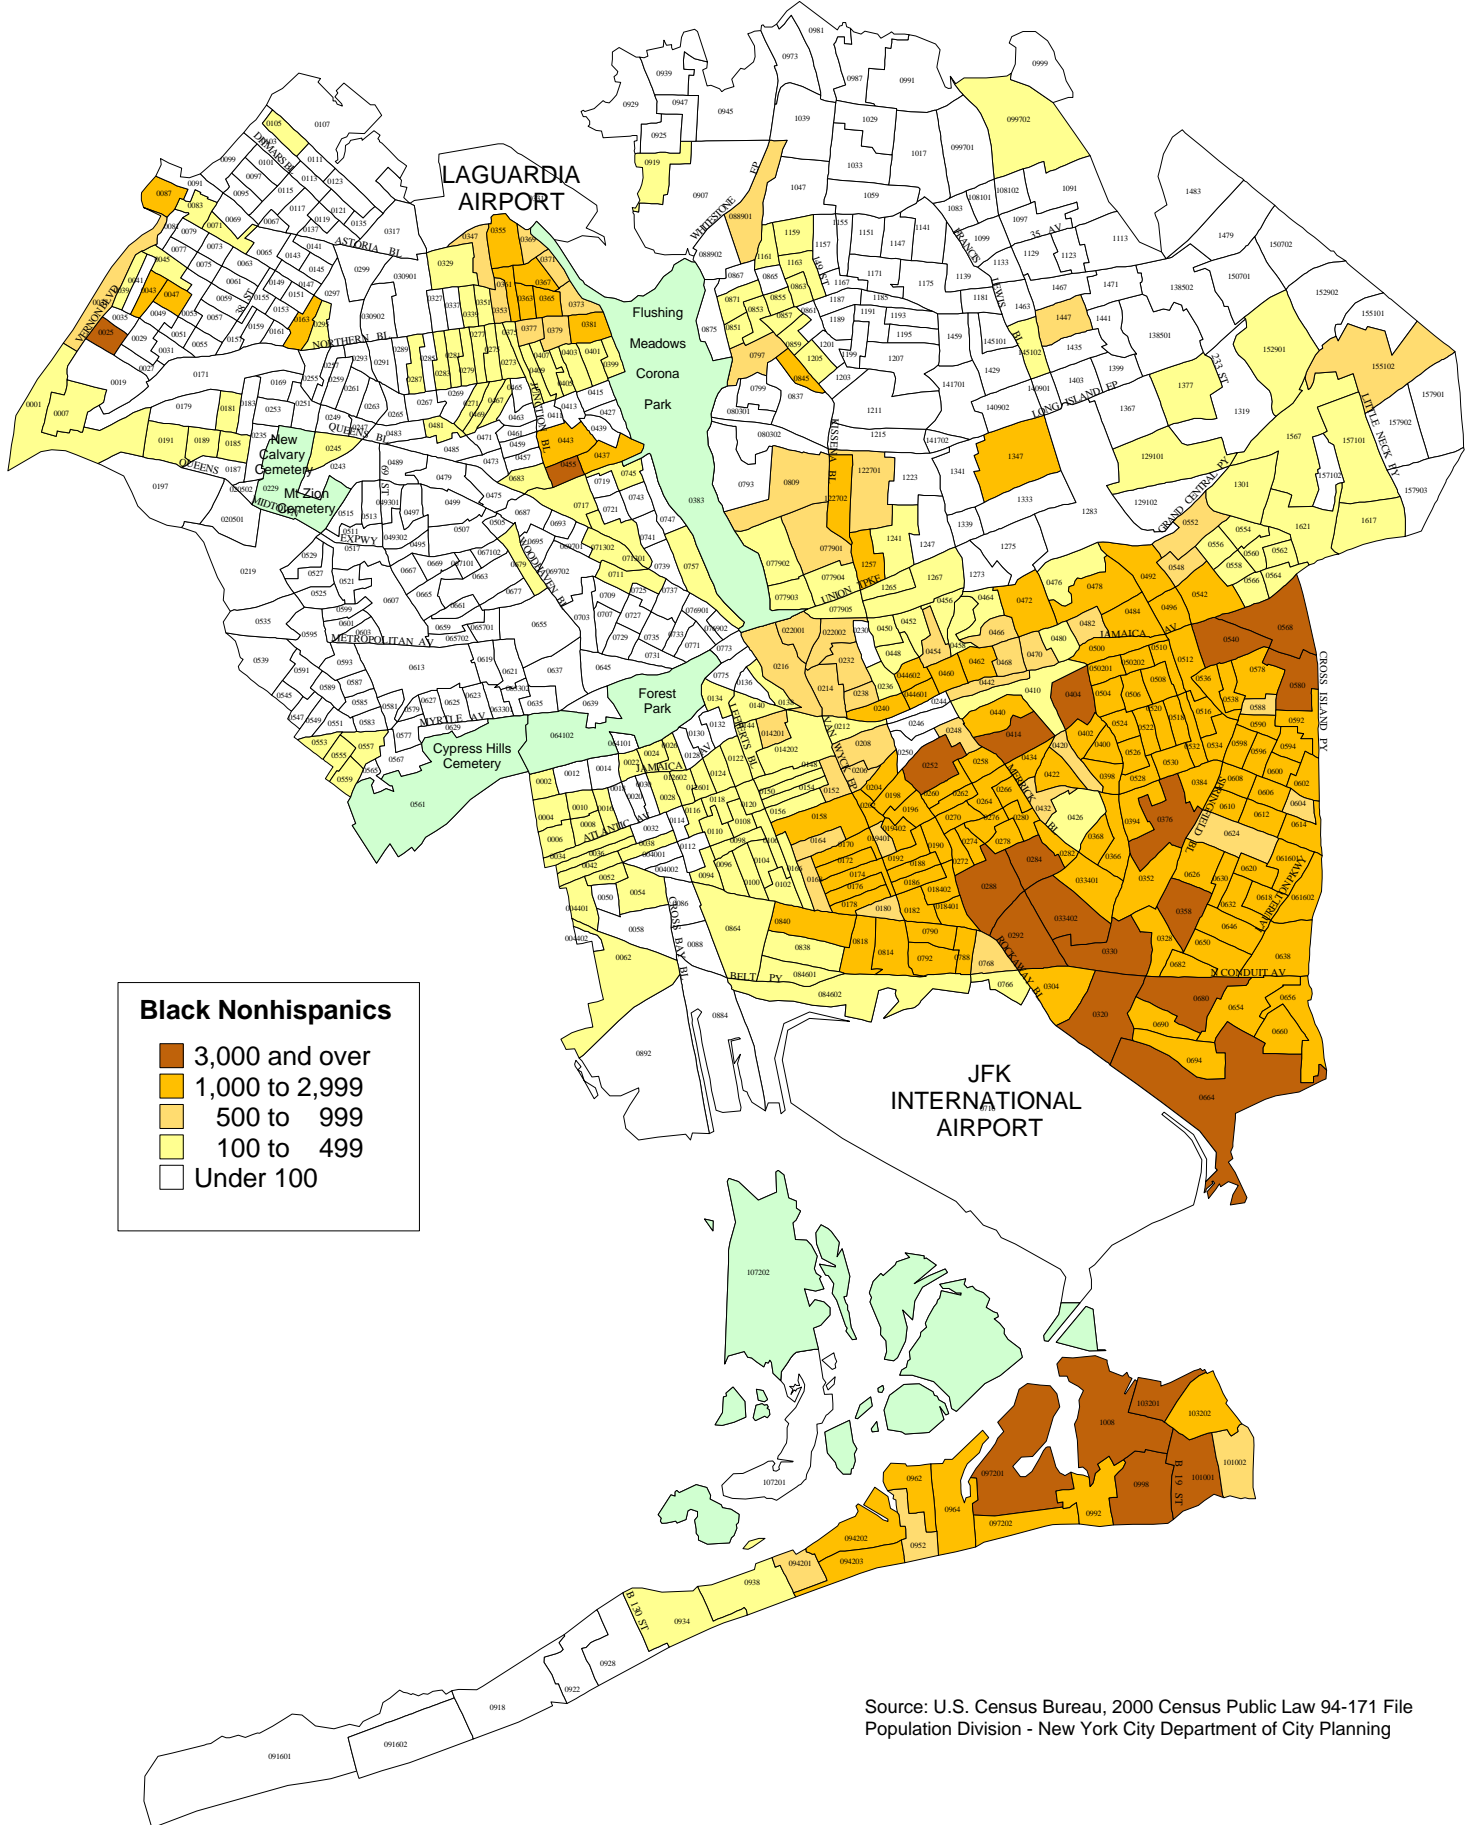

# Map PL-4: Black Nonhispanics by Census Tract Bronx, 2000

Source: U.S. Census Bureau, 2000 Census Public Law 94-171 File  
Population Division - New York City Department of City Planning

# Map PL-4: Black Nonhispanics by Census Tract Brooklyn, 2000

Source: U.S. Census Bureau, 2000 Census Public Law 94-171 File  
Population Division - New York City Department of City Planning

# Map PL-4: Black Nonhispanics by Census Tract Manhattan, 2000

Source: U.S. Census Bureau, 2000 Census Public Law 94-171 File  
Population Division - New York City Department of City Planning

# Map PL-4: Black Nonhispanics by Census Tract Queens, 2000

Source: U.S. Census Bureau, 2000 Census Public Law 94-171 File  
Population Division - New York City Department of City Planning