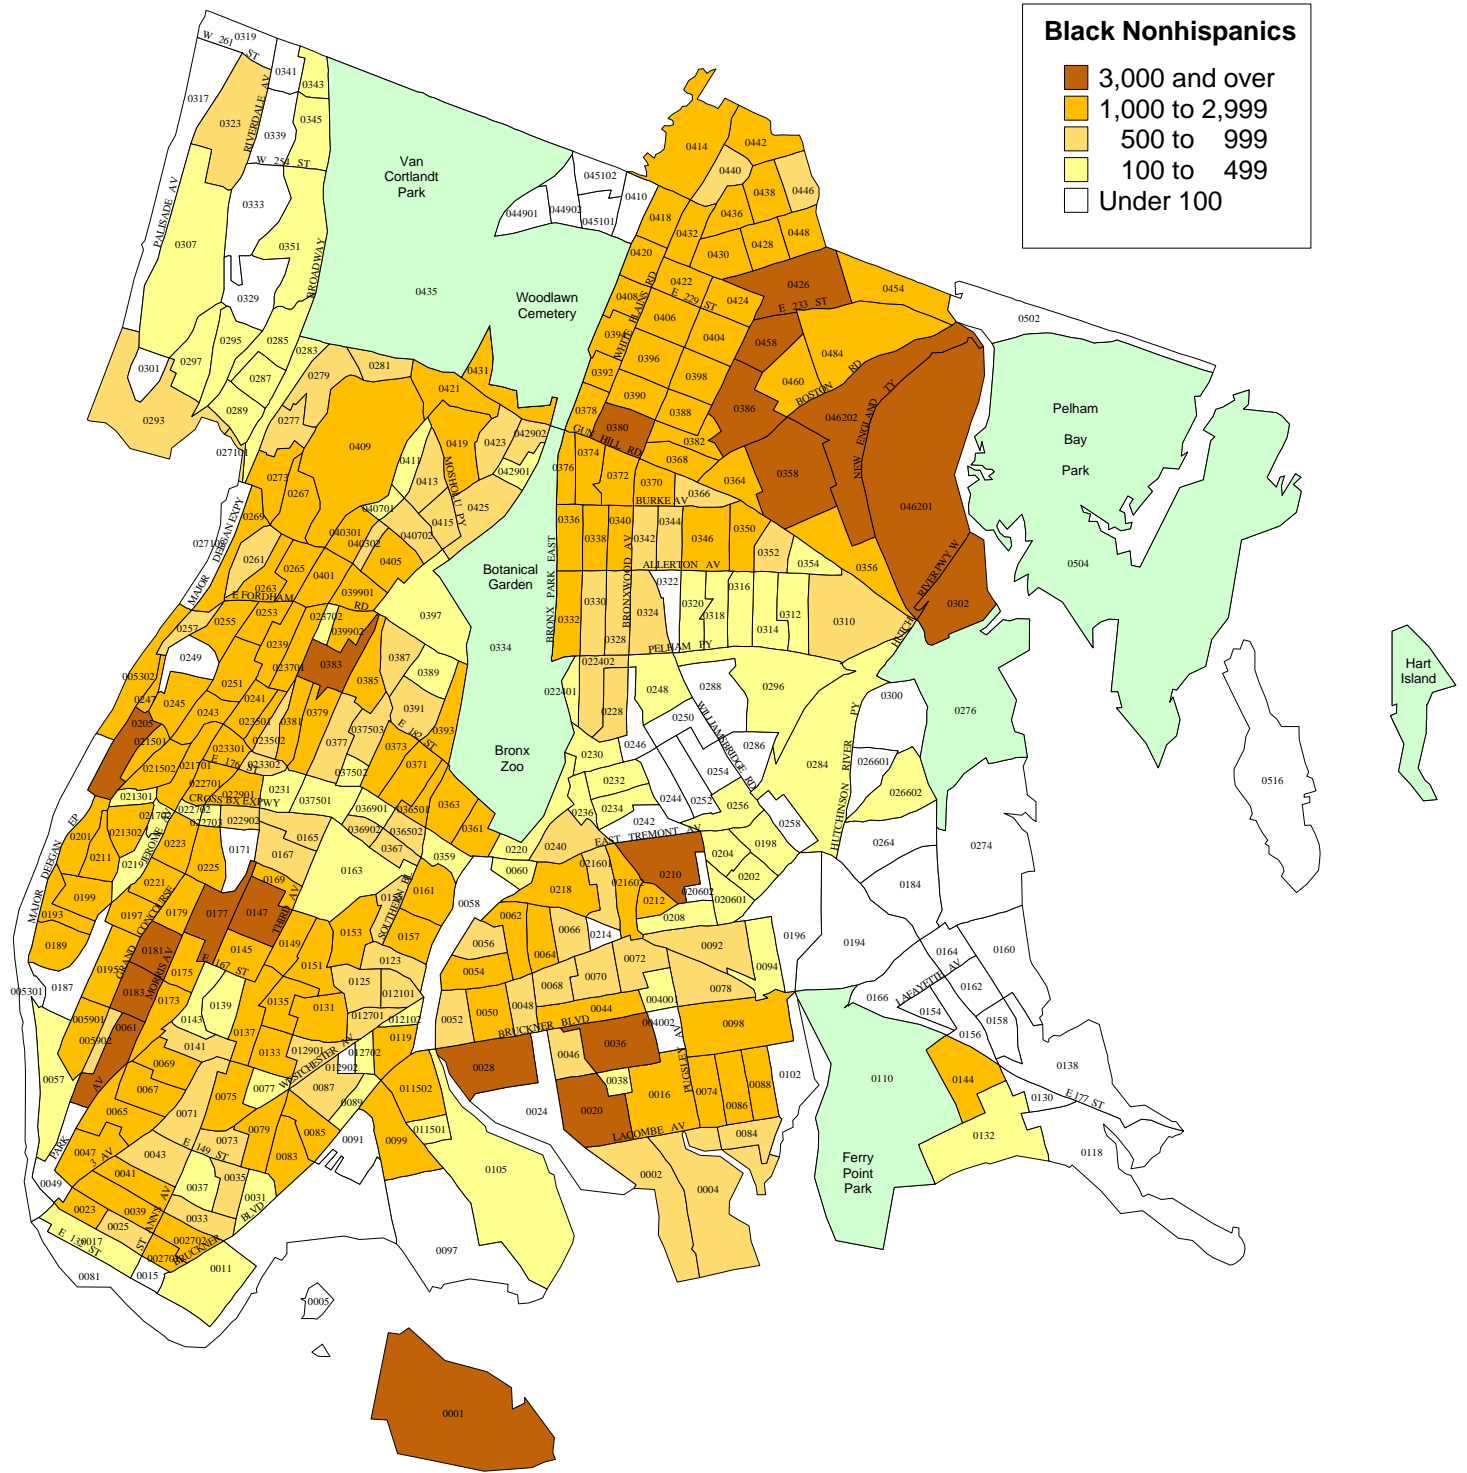

# Map PL-4: Black Nonhispanics by Census Tract Bronx, 2000

Source: U.S. Census Bureau, 2000 Census Public Law 94-171 File  
Population Division - New York City Department of City Planning

# Map PL-4: Black Nonhispanics by Census Tract Brooklyn, 2000

Source: U.S. Census Bureau, 2000 Census Public Law 94-171 File  
Population Division - New York City Department of City Planning

# Map PL-4: Black Nonhispanics by Census Tract Manhattan, 2000

Source: U.S. Census Bureau, 2000 Census Public Law 94-171 File  
Population Division - New York City Department of City Planning

# Map PL-4: Black Nonhispanics by Census Tract Queens, 2000

Source: U.S. Census Bureau, 2000 Census Public Law 94-171 File  
Population Division - New York City Department of City Planning