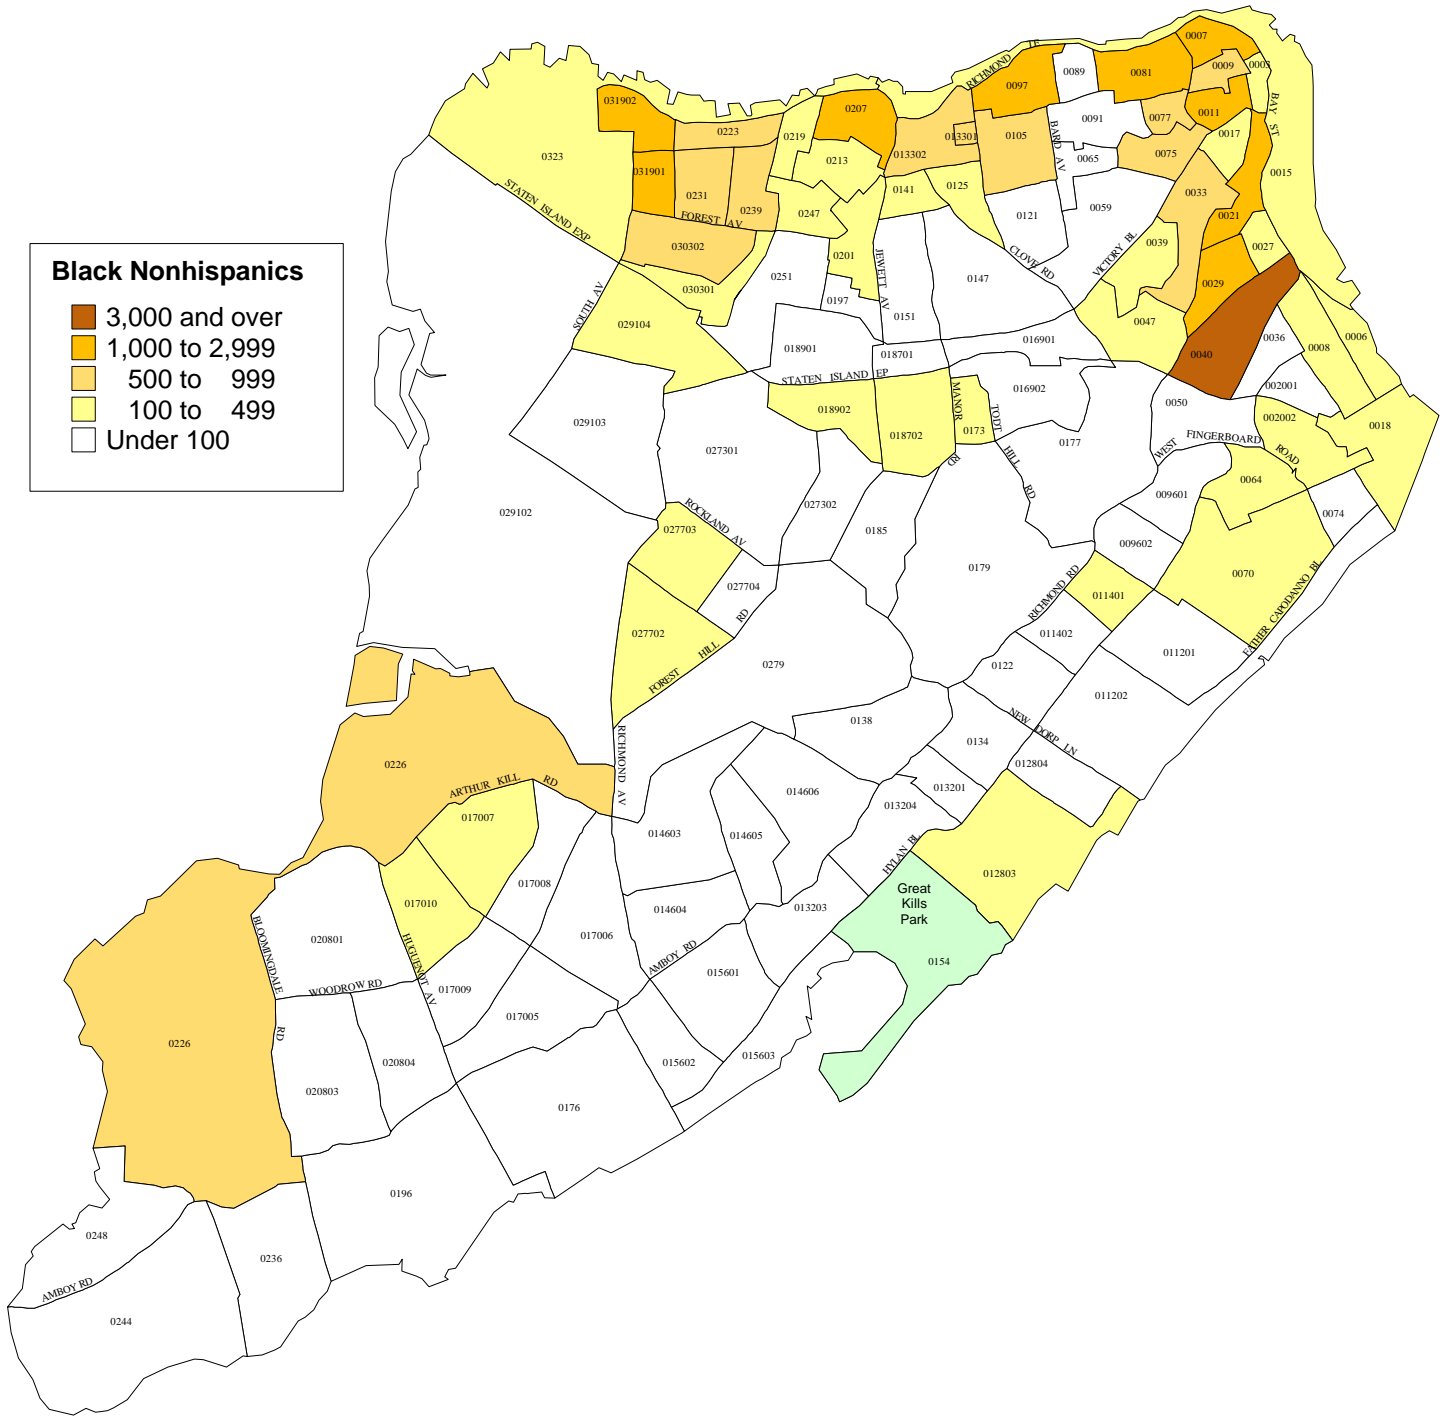

Map PL-4: Black Nonhispanics by Census Tract Staten Island, 2000

Source: U.S. Census Bureau, 2000 Census Public Law 94-171 File
Population Division - New York City Department of City Planning