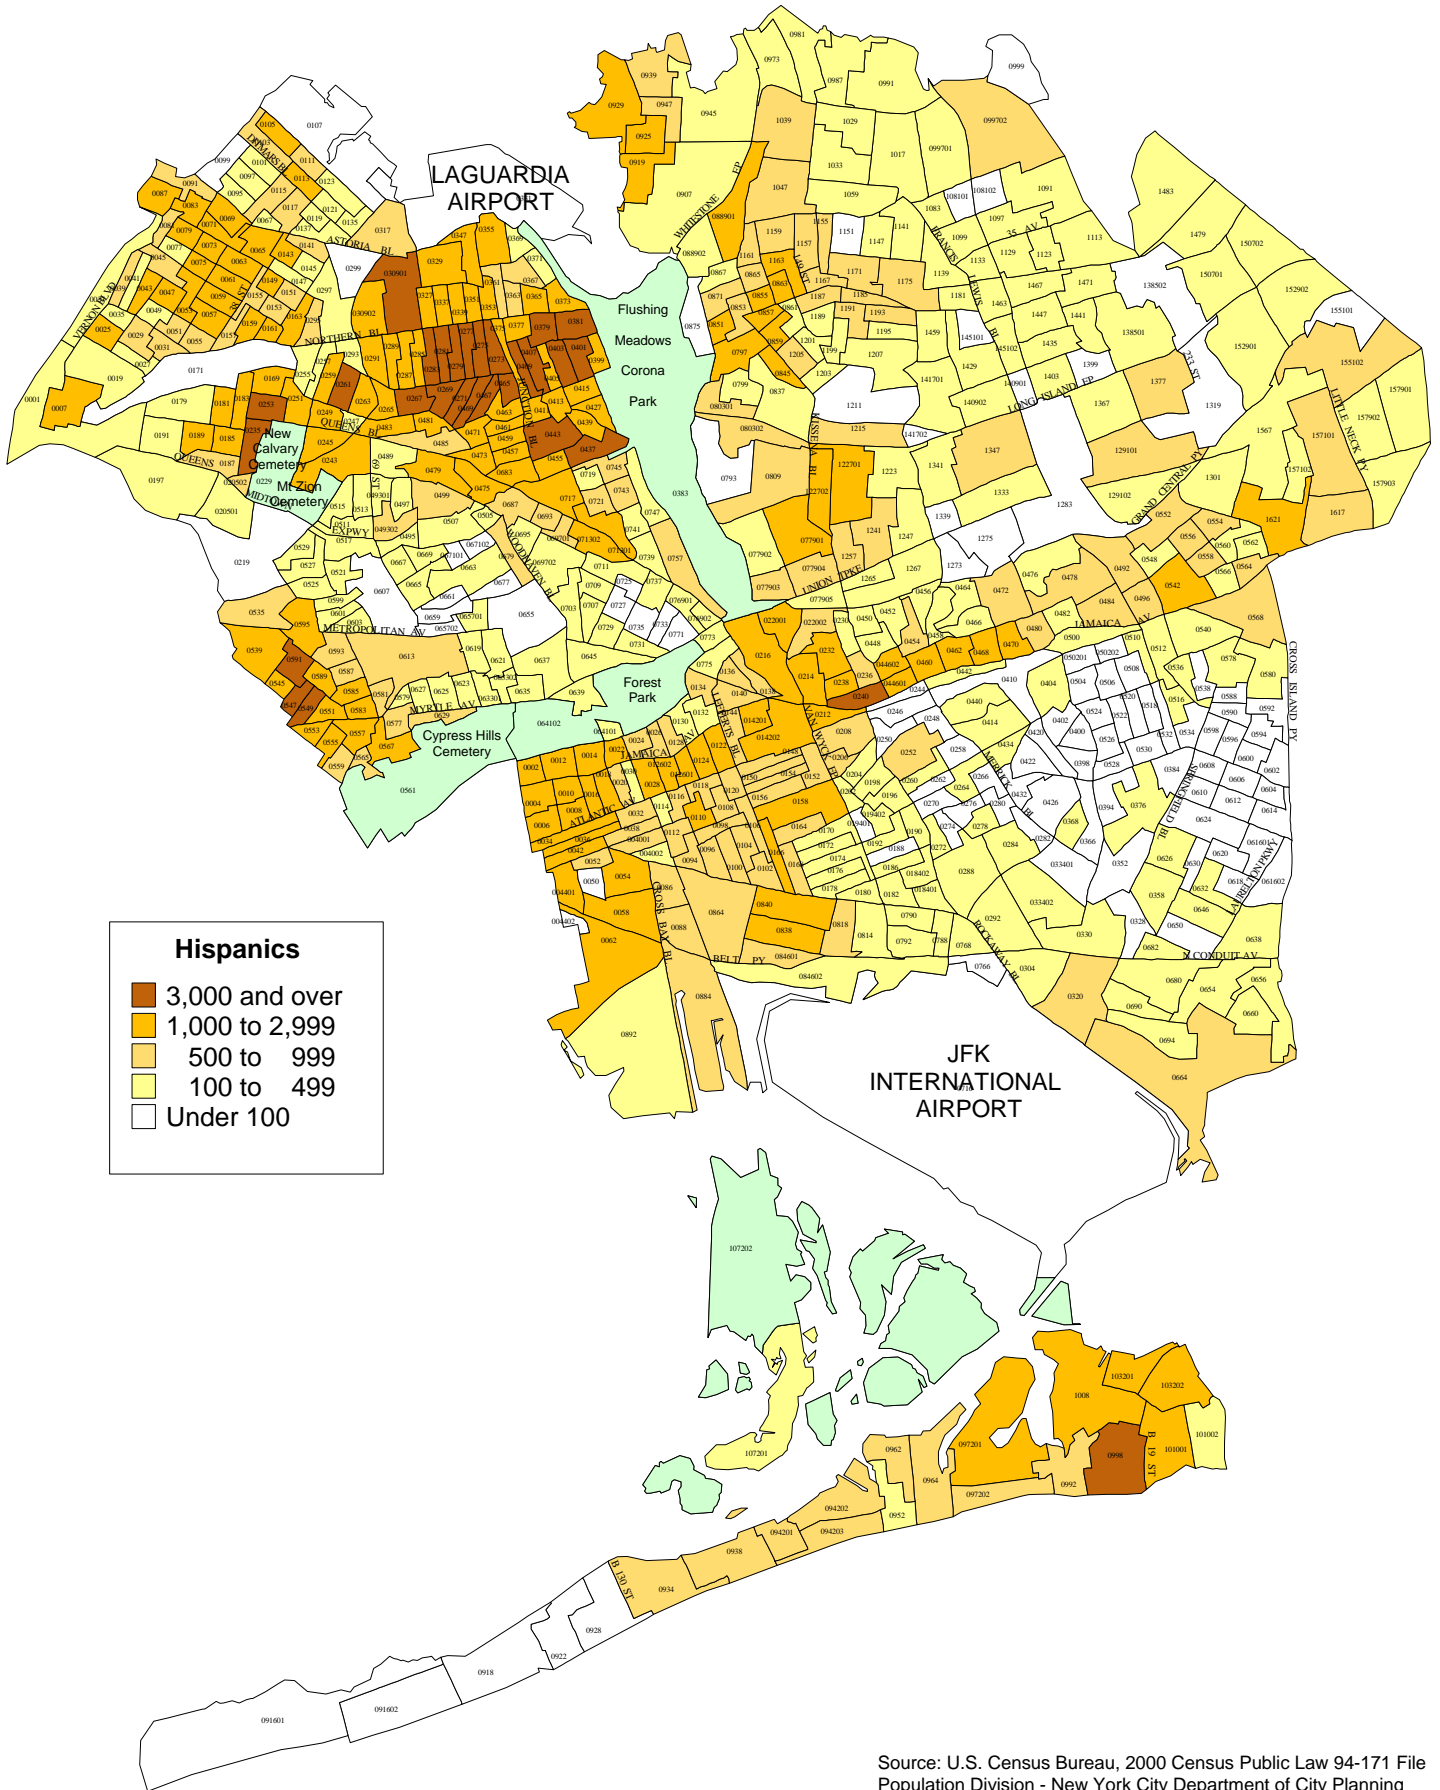

Map PL-5: Hispanics by Census Tract Bronx, 2000

Map PL-5: Hispanics by Census Tract Brooklyn, 2000

Map PL-5: Hispanics by Census Tract Manhattan, 2000

Map PL-5: Hispanics by Census Tract Queens, 2000

Map PL-5: Hispanics by Census Tract Staten Island, 2000

Source: U.S. Census Bureau, 2000 Census Public Law 94-171 File
Population Division - New York City Department of City Planning