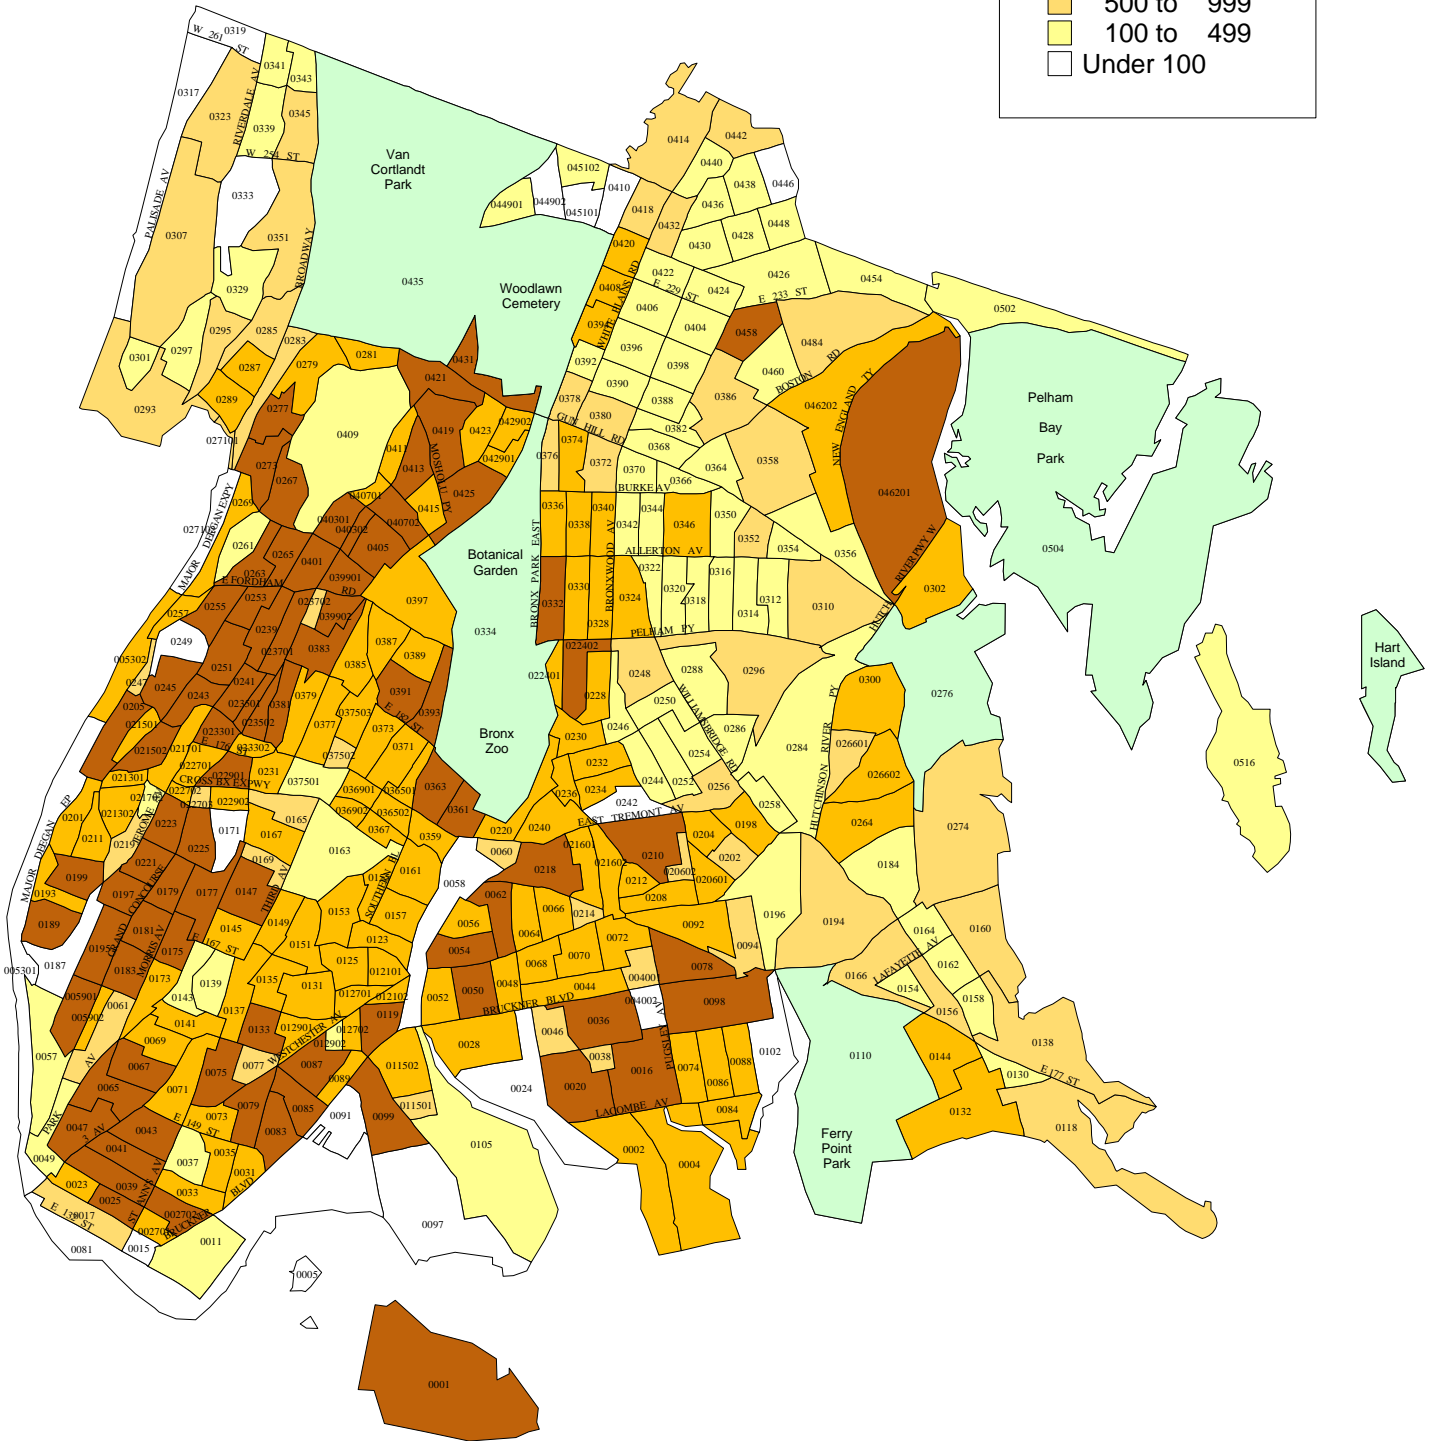

Map PL-5: Hispanics by Census Tract Bronx, 2000

Map PL-5: Hispanics by Census Tract Brooklyn, 2000

Map PL-5: Hispanics by Census Tract Manhattan, 2000

Map PL-5: Hispanics by Census Tract Queens, 2000

Map PL-5: Hispanics by Census Tract Staten Island, 2000

Source: U.S. Census Bureau, 2000 Census Public Law 94-171 File
Population Division - New York City Department of City Planning