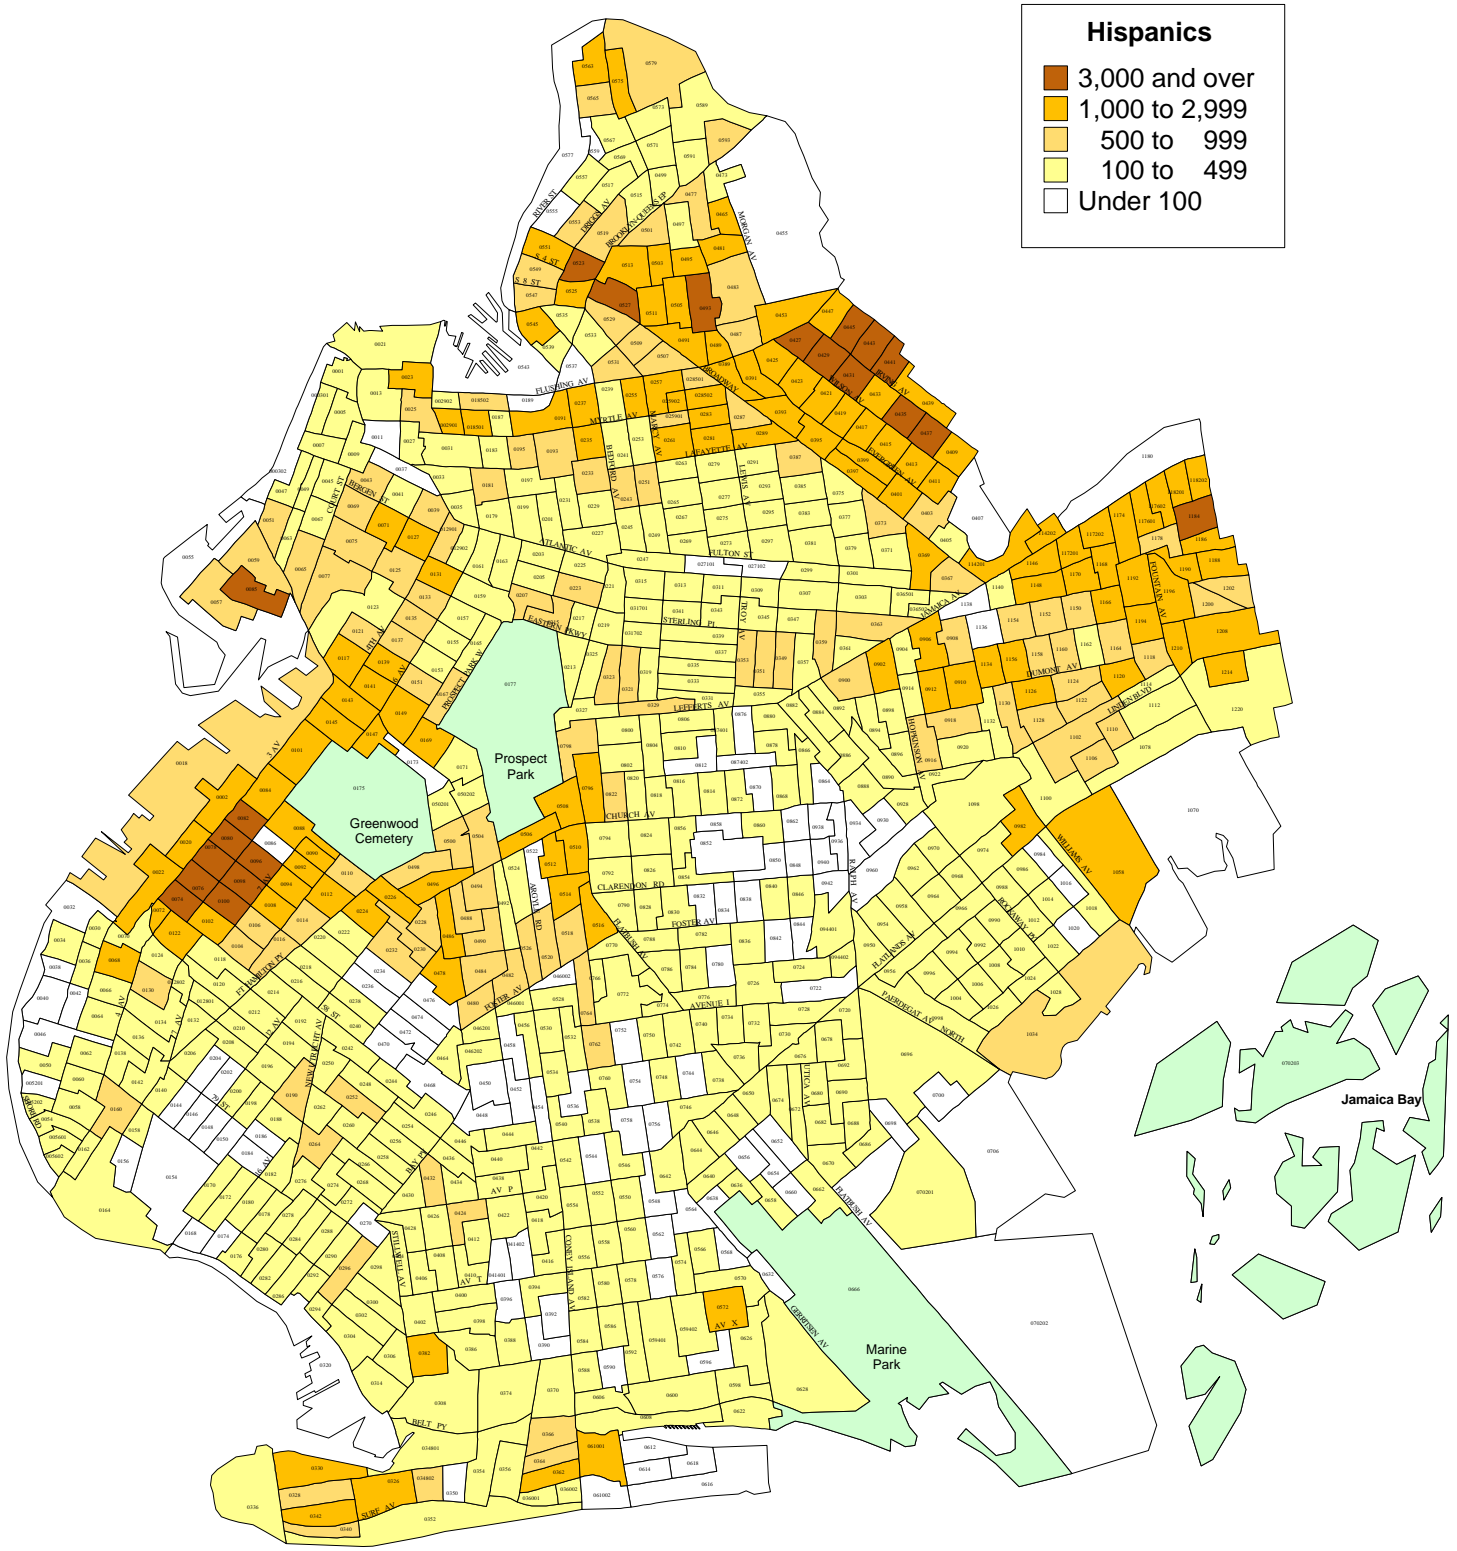

Map PL-5: Hispanics by Census Tract Bronx, 2000

Map PL-5: Hispanics by Census Tract Brooklyn, 2000

Map PL-5: Hispanics by Census Tract Manhattan, 2000

Map PL-5: Hispanics by Census Tract Queens, 2000

Map PL-5: Hispanics by Census Tract Staten Island, 2000

Source: U.S. Census Bureau, 2000 Census Public Law 94-171 File
Population Division - New York City Department of City Planning