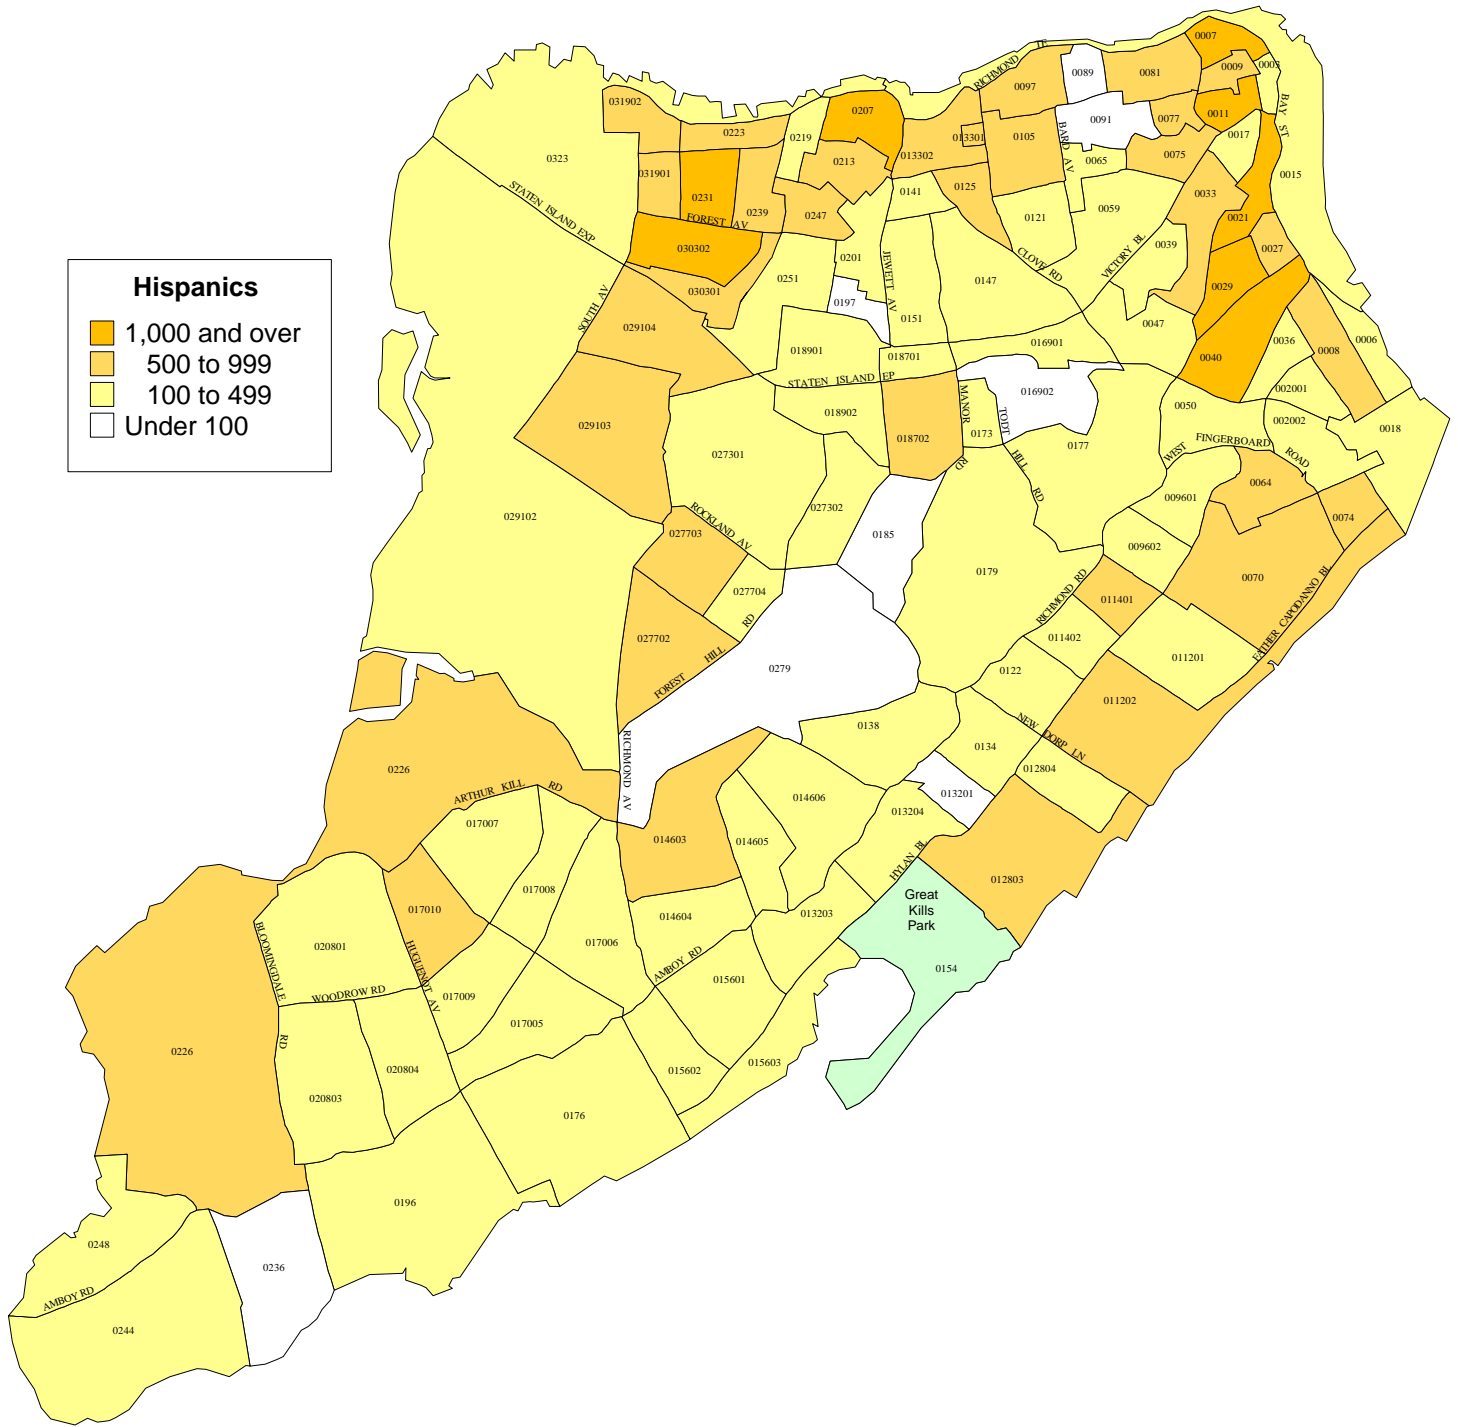

Map PL-5: Hispanics by Census Tract Bronx, 2000

Map PL-5: Hispanics by Census Tract Brooklyn, 2000

Map PL-5: Hispanics by Census Tract Manhattan, 2000

Map PL-5: Hispanics by Census Tract Queens, 2000

Map PL-5: Hispanics by Census Tract Staten Island, 2000

Source: U.S. Census Bureau, 2000 Census Public Law 94-171 File
Population Division - New York City Department of City Planning