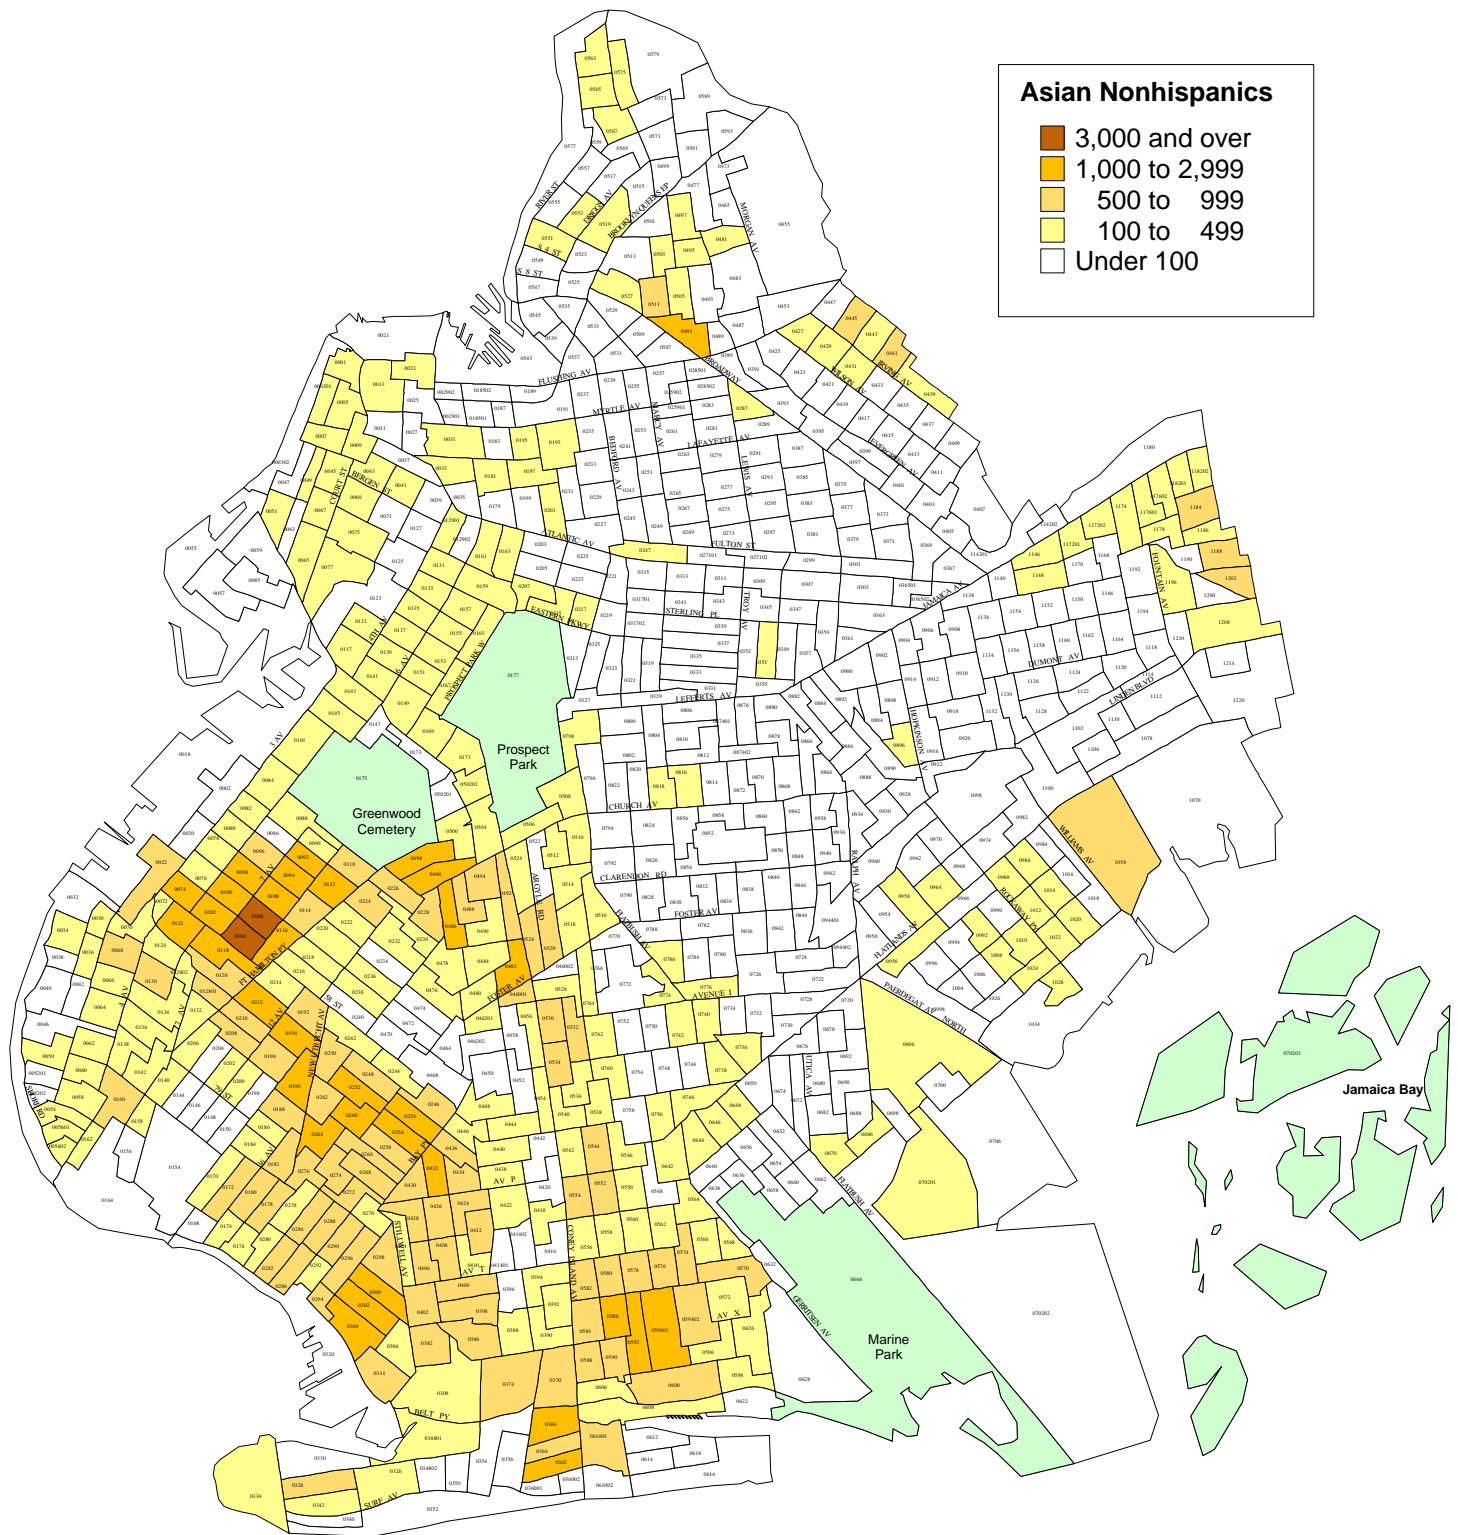

# Map PL-6: Asian Nonhispanics by Census Tract Bronx, 2000

# Map PL-6: Asian Nonhispanics by Census Tract Brooklyn, 2000

Source: U.S. Census Bureau, 2000 Census Public Law 94-171 File  
Population Division - New York City Department of City Planning

# Map PL-6: Asian Nonhispanics by Census Tract Manhattan, 2000

Source: U.S. Census Bureau, 2000 Census Public Law 94-171 File  
Population Division - New York City Department of City Planning

# Map PL-6: Asian Nonhispanics by Census Tract Queens, 2000

Source: U.S. Census Bureau, 2000 Census Public Law 94-171 File  
Population Division - New York City Department of City Planning