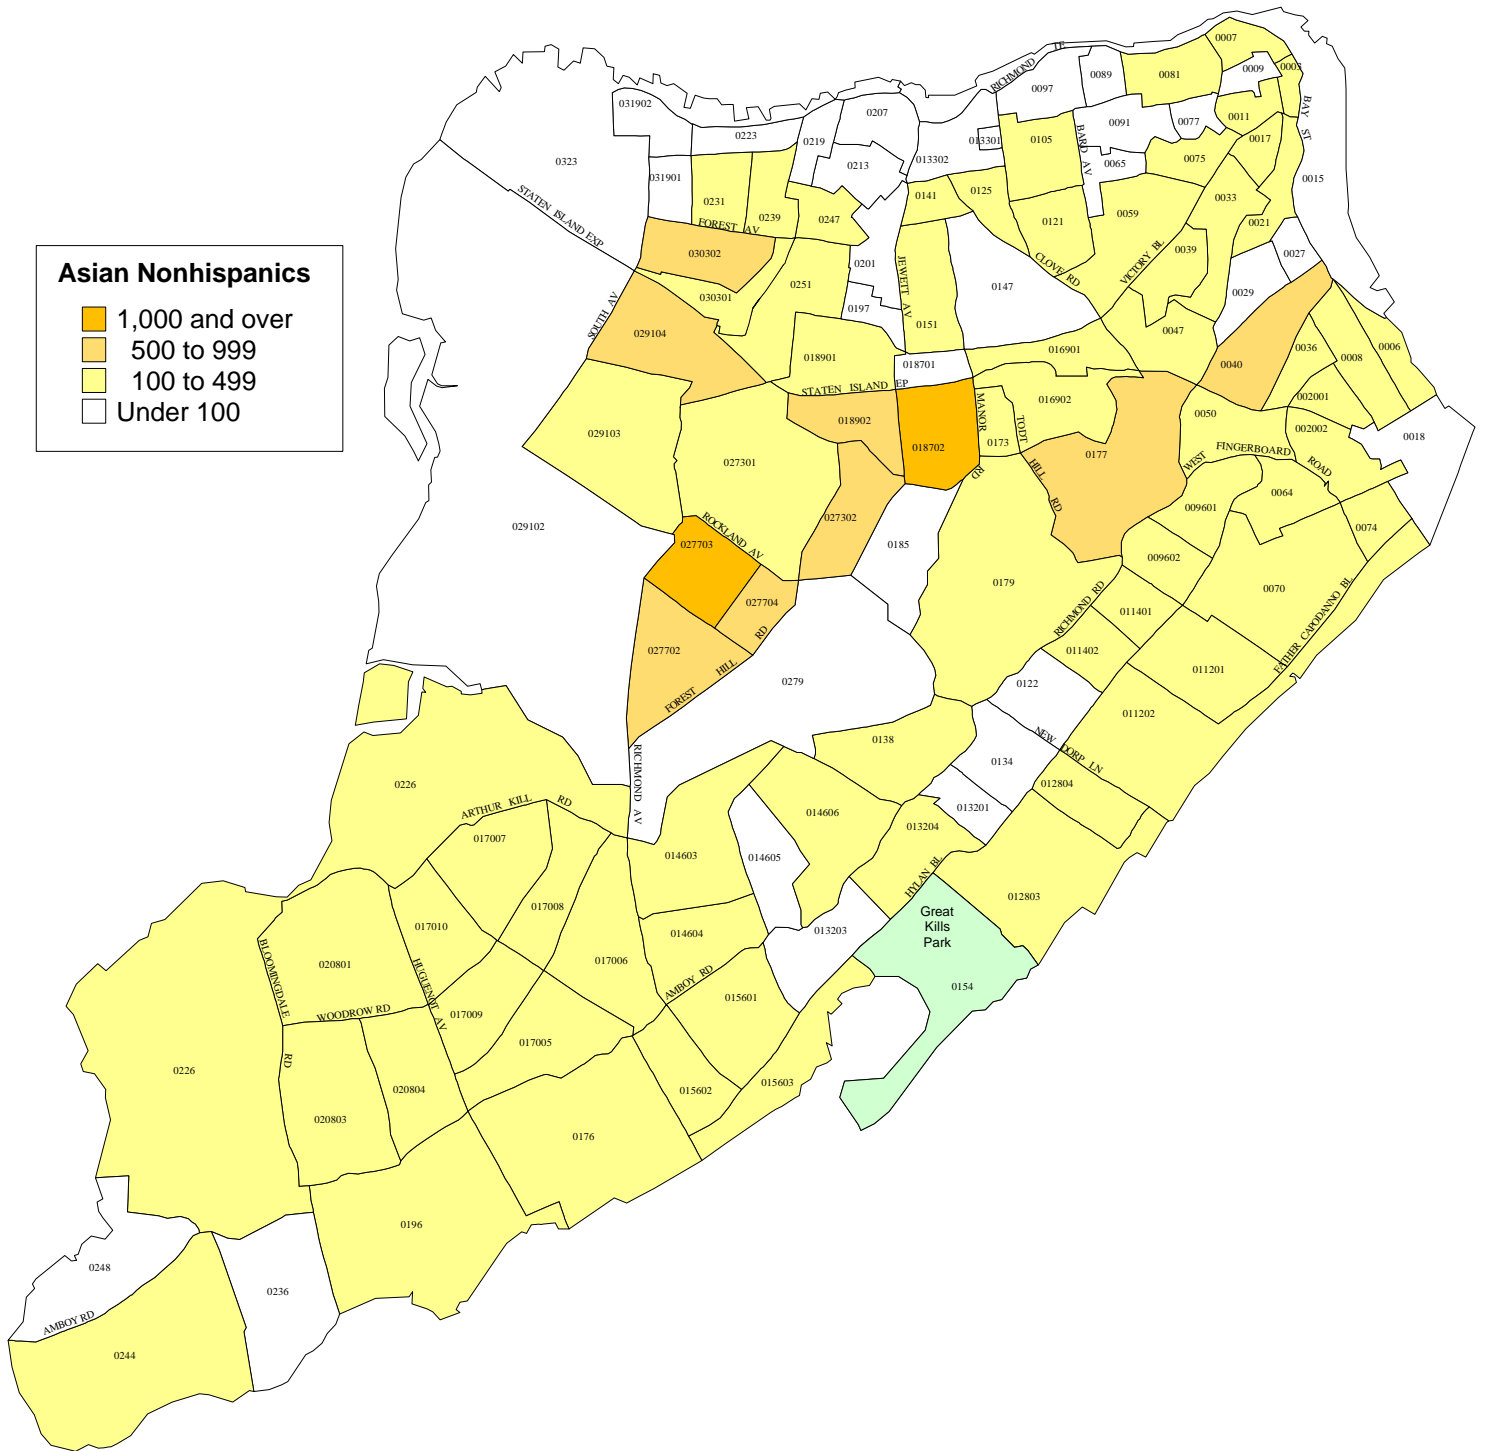

Map PL-6: Asian Nonhispanics by Census Tract Staten Island, 2000

Source: U.S. Census Bureau, 2000 Census Public Law 94-171 File
Population Division - New York City Department of City Planning