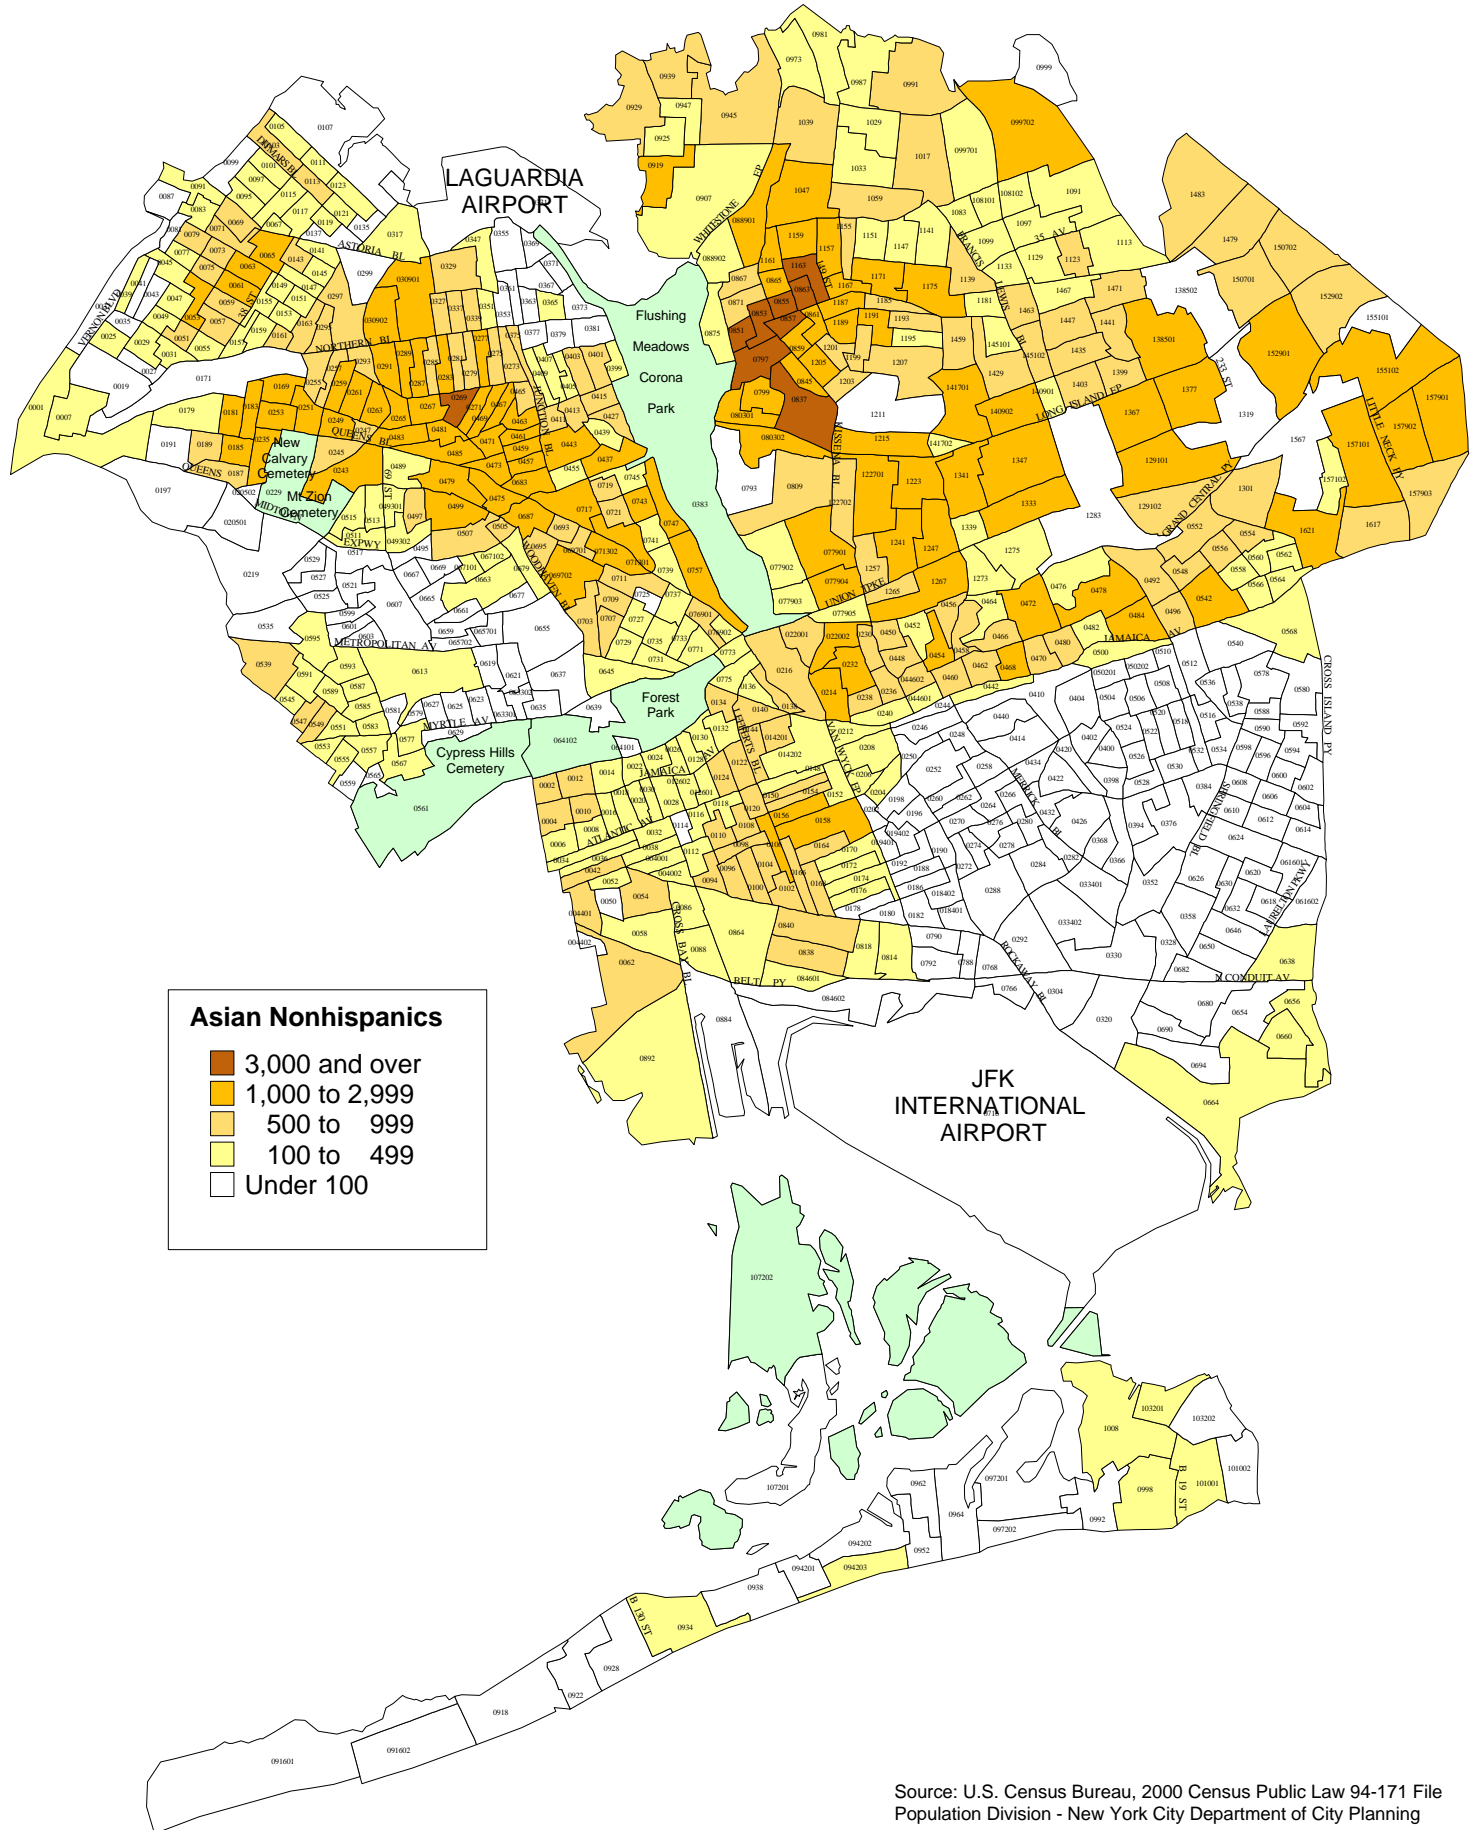

# Map PL-6: Asian Nonhispanics by Census Tract Bronx, 2000

# Map PL-6: Asian Nonhispanics by Census Tract Brooklyn, 2000

Source: U.S. Census Bureau, 2000 Census Public Law 94-171 File  
Population Division - New York City Department of City Planning

# Map PL-6: Asian Nonhispanics by Census Tract Manhattan, 2000

Source: U.S. Census Bureau, 2000 Census Public Law 94-171 File  
Population Division - New York City Department of City Planning

# Map PL-6: Asian Nonhispanics by Census Tract Queens, 2000

Source: U.S. Census Bureau, 2000 Census Public Law 94-171 File  
Population Division - New York City Department of City Planning