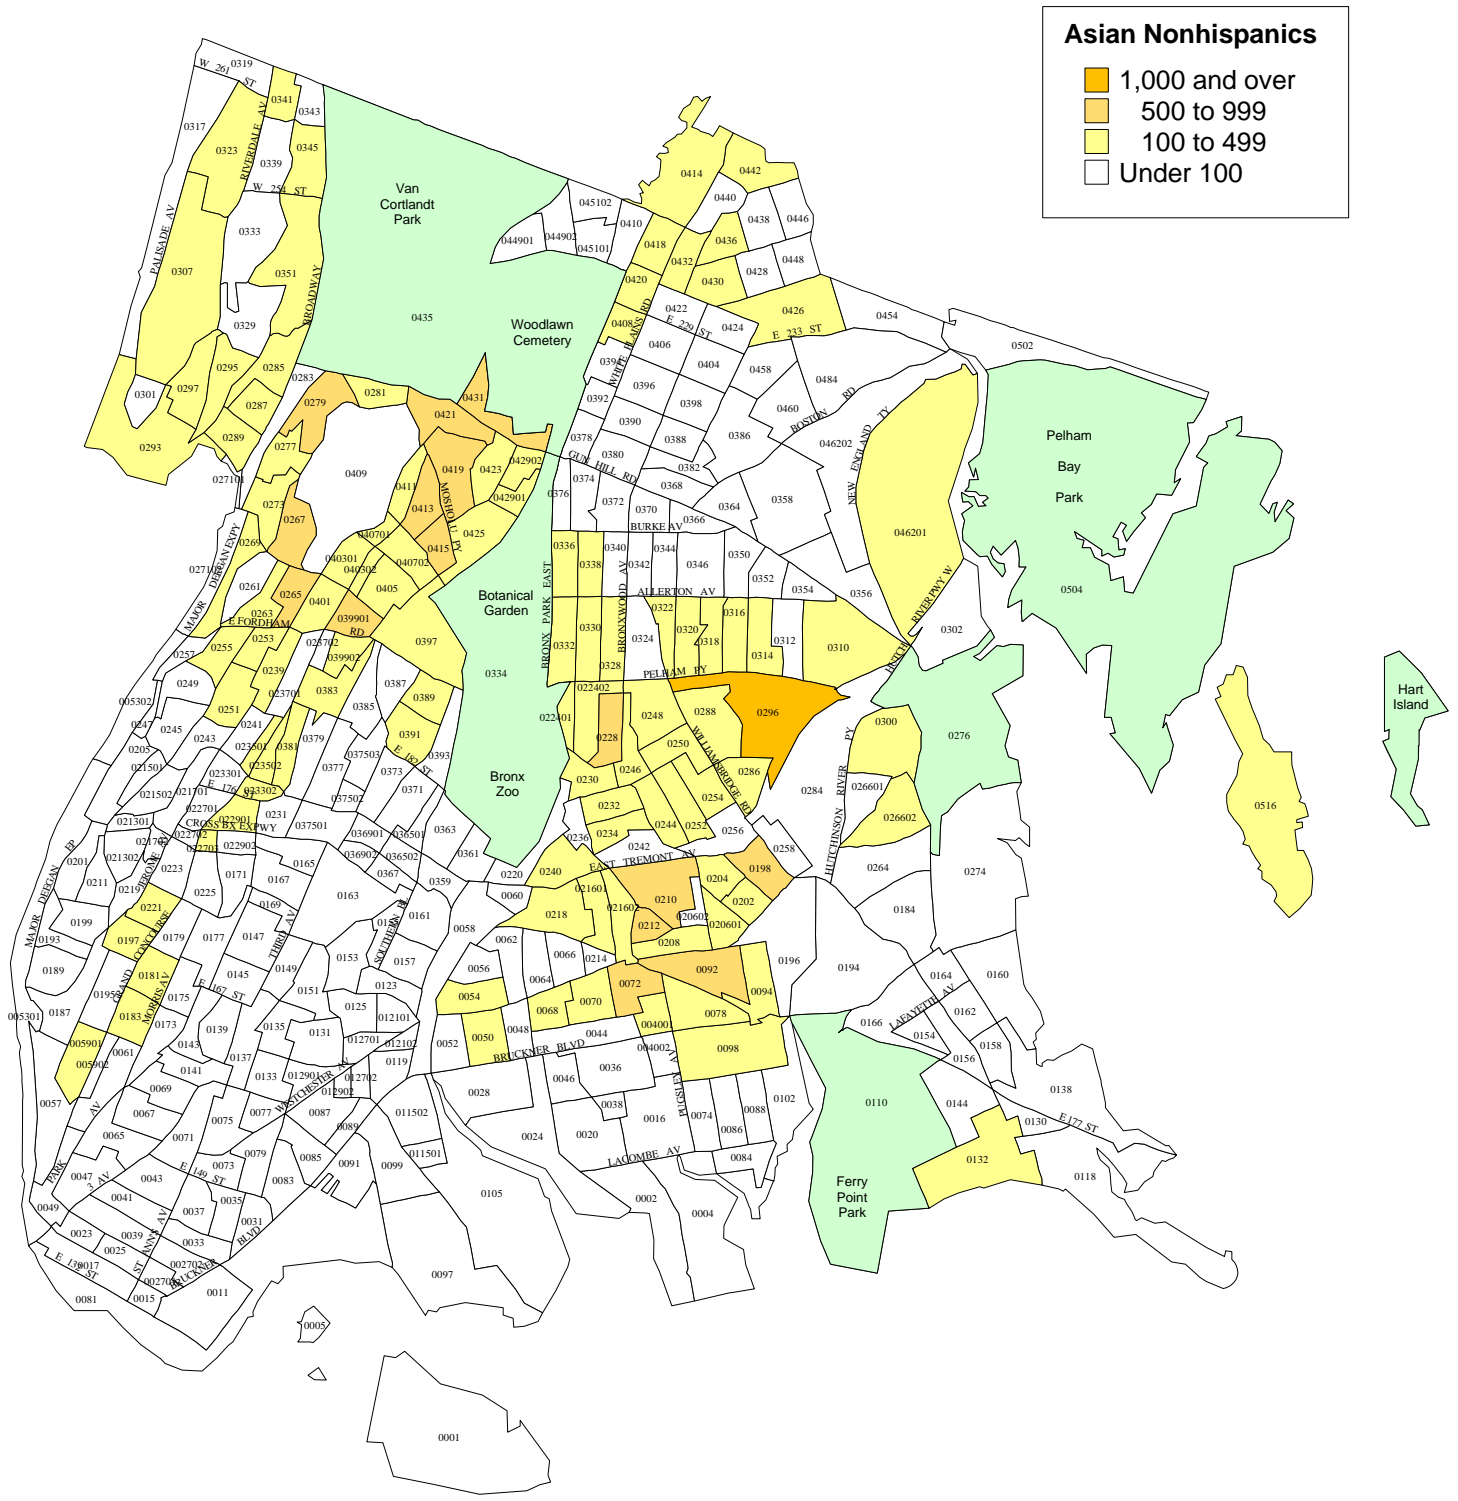

# Map PL-6: Asian Nonhispanics by Census Tract Bronx, 2000

# Map PL-6: Asian Nonhispanics by Census Tract Brooklyn, 2000

Source: U.S. Census Bureau, 2000 Census Public Law 94-171 File  
Population Division - New York City Department of City Planning

# Map PL-6: Asian Nonhispanics by Census Tract Manhattan, 2000

Source: U.S. Census Bureau, 2000 Census Public Law 94-171 File  
Population Division - New York City Department of City Planning

# Map PL-6: Asian Nonhispanics by Census Tract Queens, 2000

Source: U.S. Census Bureau, 2000 Census Public Law 94-171 File  
Population Division - New York City Department of City Planning