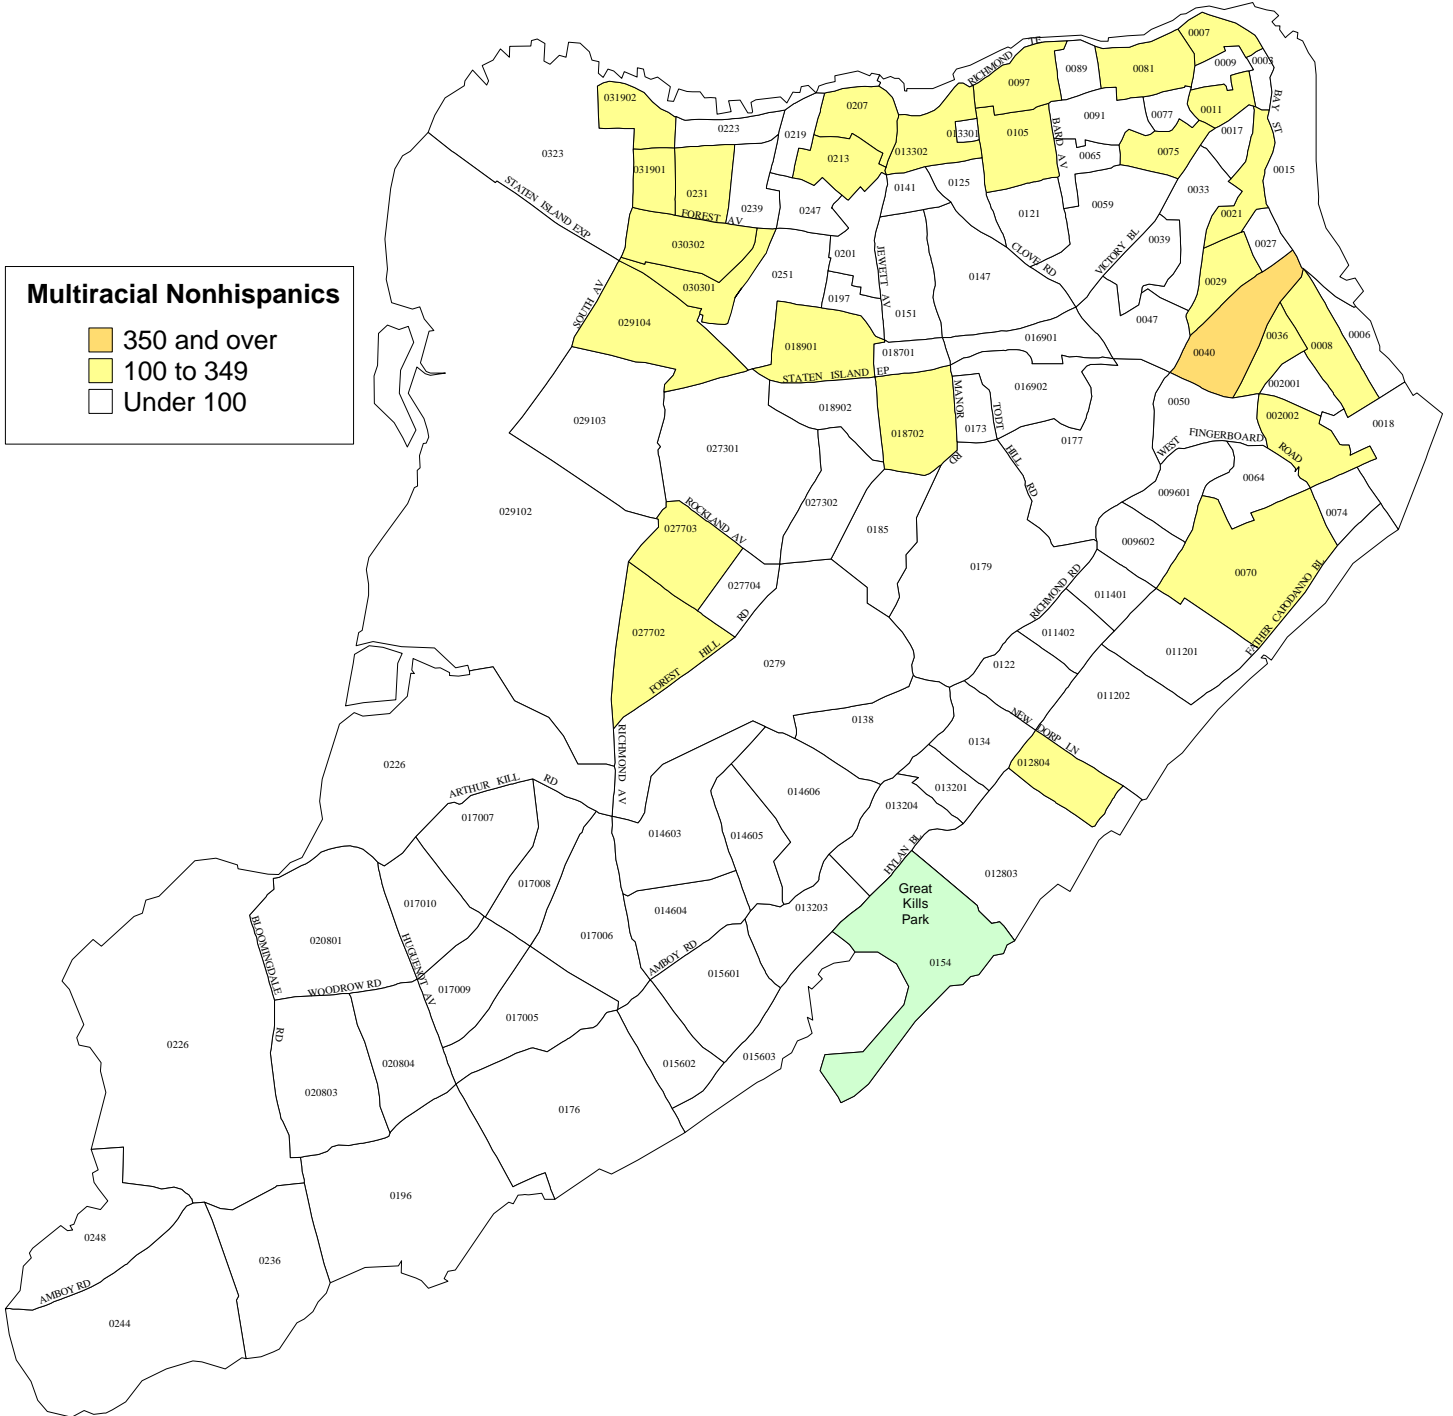

Map PL-7: Multiracial Nonhispanics by Census Tract Bronx, 2000

Map PL-7: Multiracial Nonhispanics by Census Tract Queens, 2000

Source: U.S. Census Bureau, 2000 Census Public Law 94-171 File
Population Division - New York City Department of City Planning

Map PL-7: Multiracial Nonhispanics by Census Tract Staten Island, 2000

Source: U.S. Census Bureau, 2000 Census Public Law 94-171 File
Population Division - New York City Department of City Planning