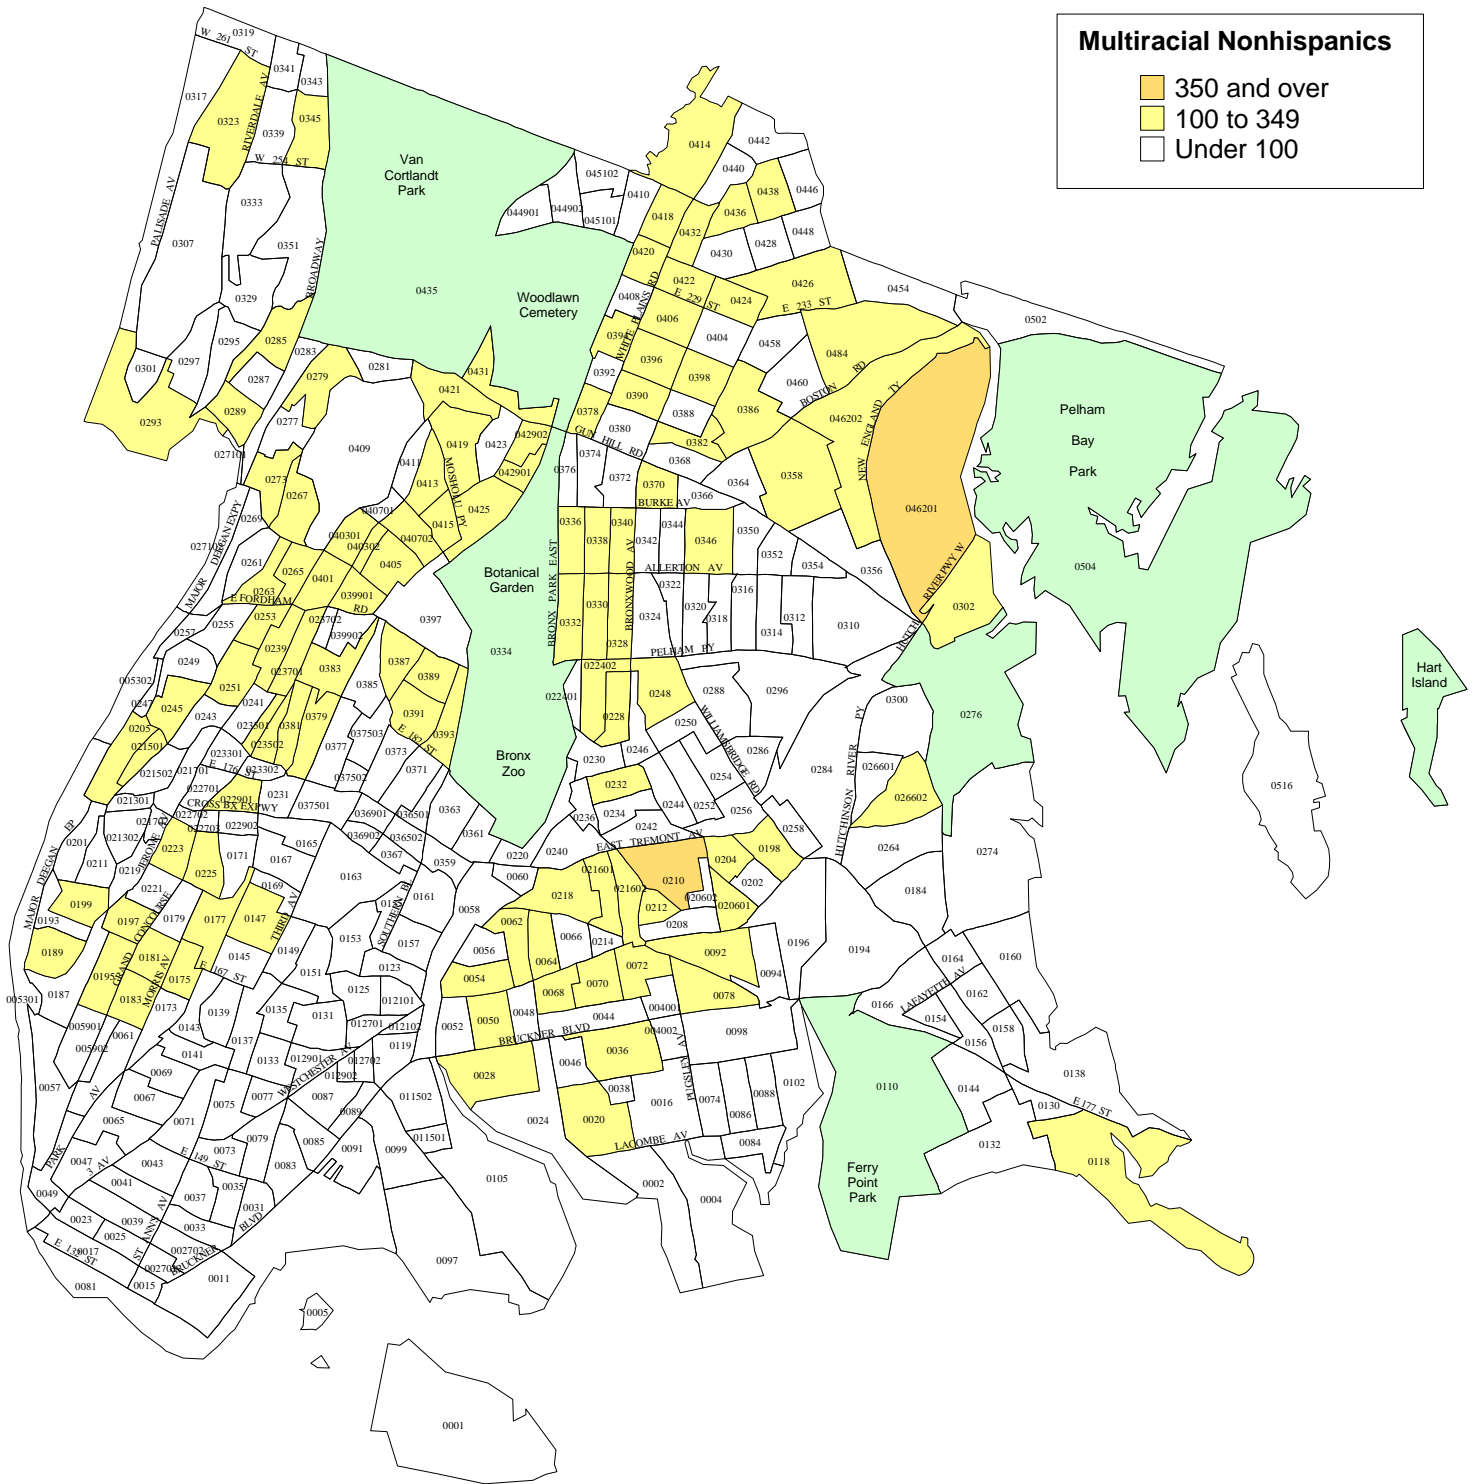

Map PL-7: Multiracial Nonhispanics by Census Tract Bronx, 2000

Map PL-7: Multiracial Nonhispanics by Census Tract Queens, 2000

Source: U.S. Census Bureau, 2000 Census Public Law 94-171 File
Population Division - New York City Department of City Planning

Map PL-7: Multiracial Nonhispanics by Census Tract Staten Island, 2000

Source: U.S. Census Bureau, 2000 Census Public Law 94-171 File
Population Division - New York City Department of City Planning