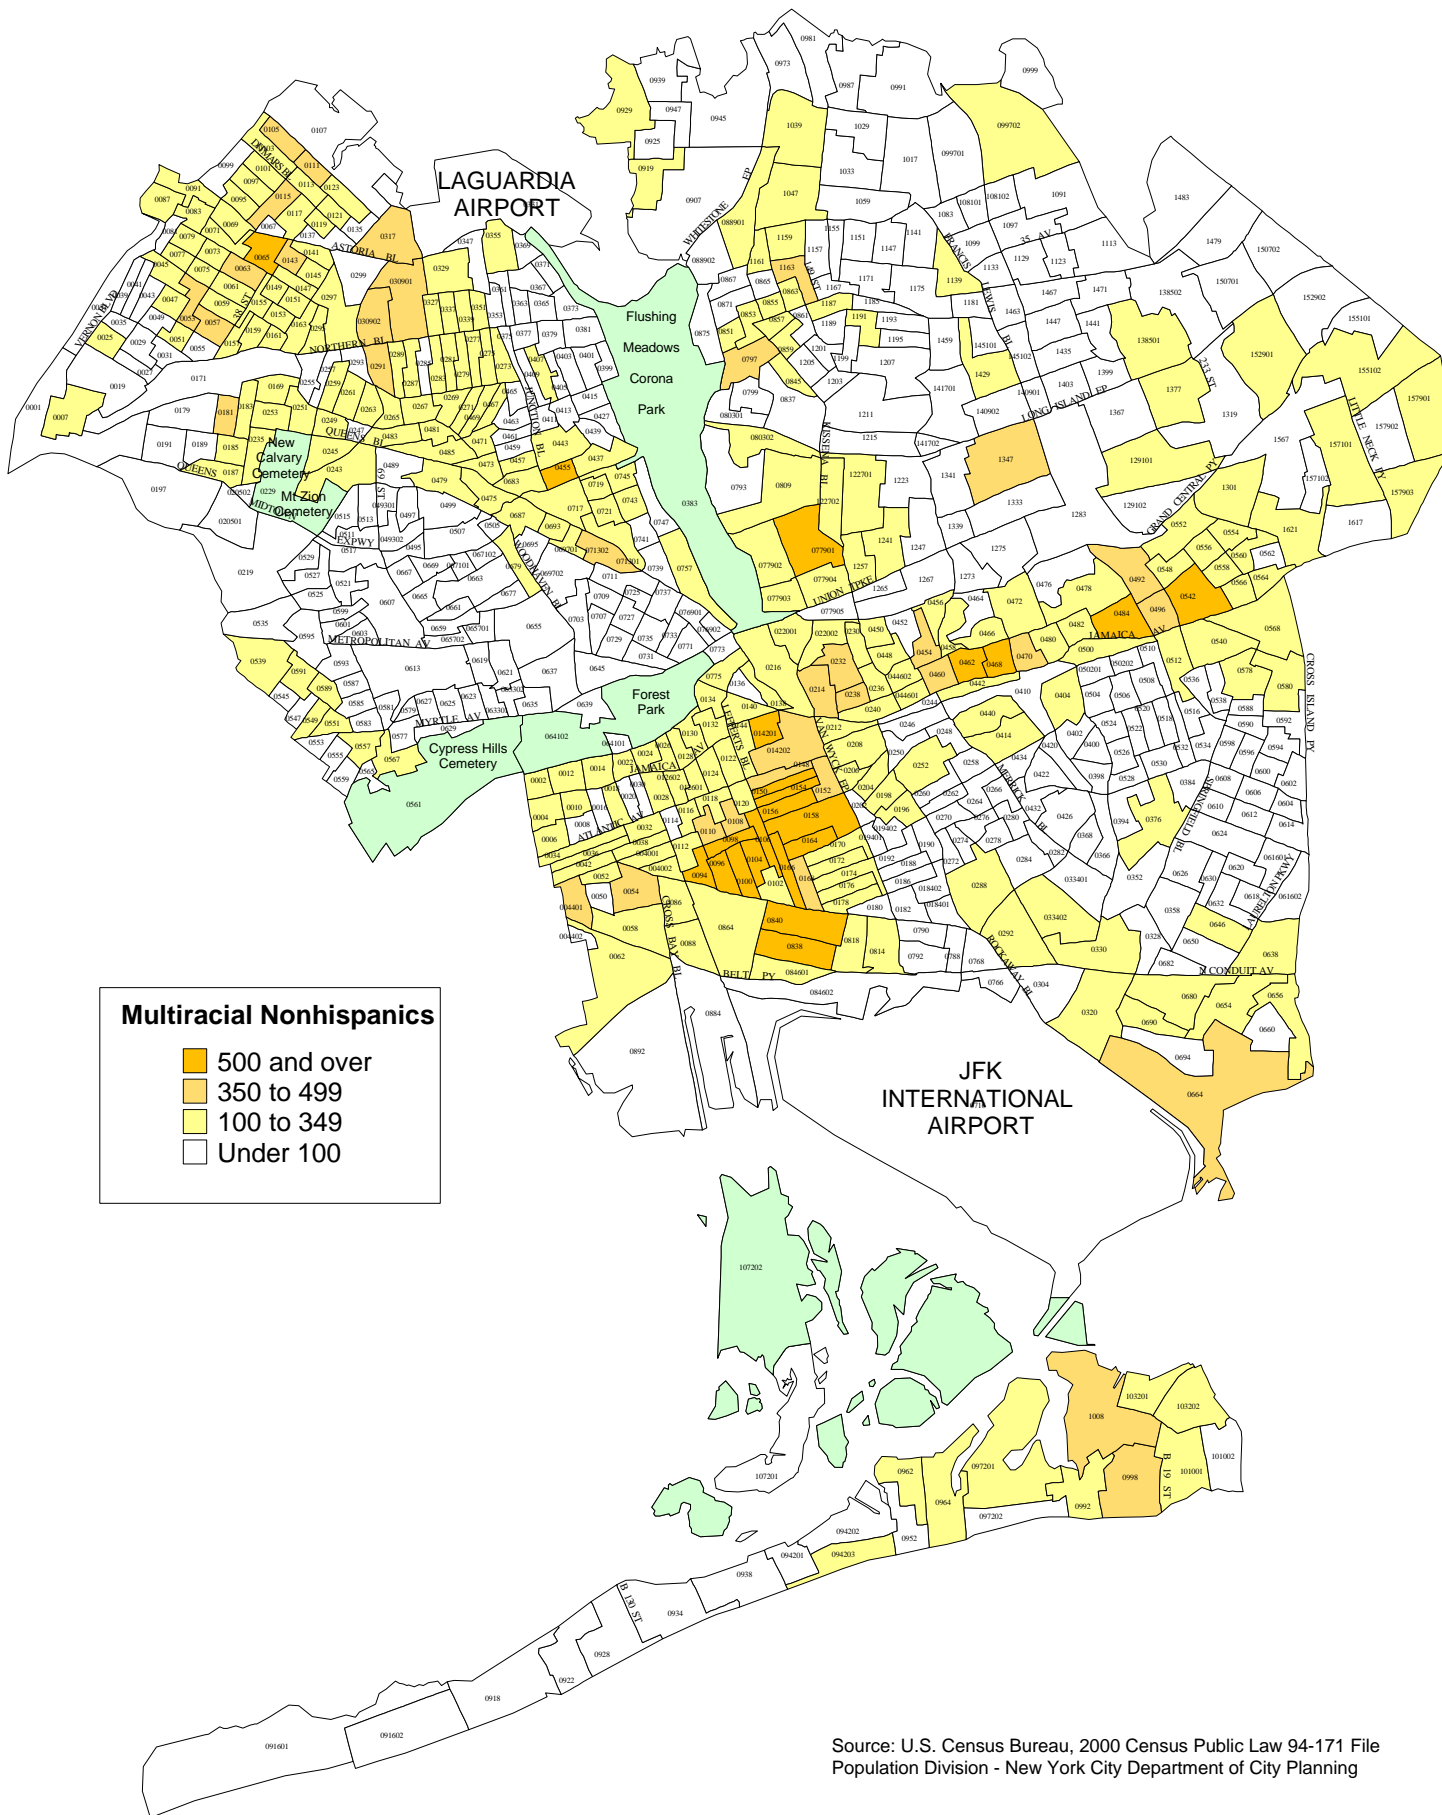

Map PL-7: Multiracial Nonhispanics by Census Tract Bronx, 2000

Map PL-7: Multiracial Nonhispanics by Census Tract Queens, 2000

Source: U.S. Census Bureau, 2000 Census Public Law 94-171 File
Population Division - New York City Department of City Planning

Map PL-7: Multiracial Nonhispanics by Census Tract Staten Island, 2000

Source: U.S. Census Bureau, 2000 Census Public Law 94-171 File
Population Division - New York City Department of City Planning