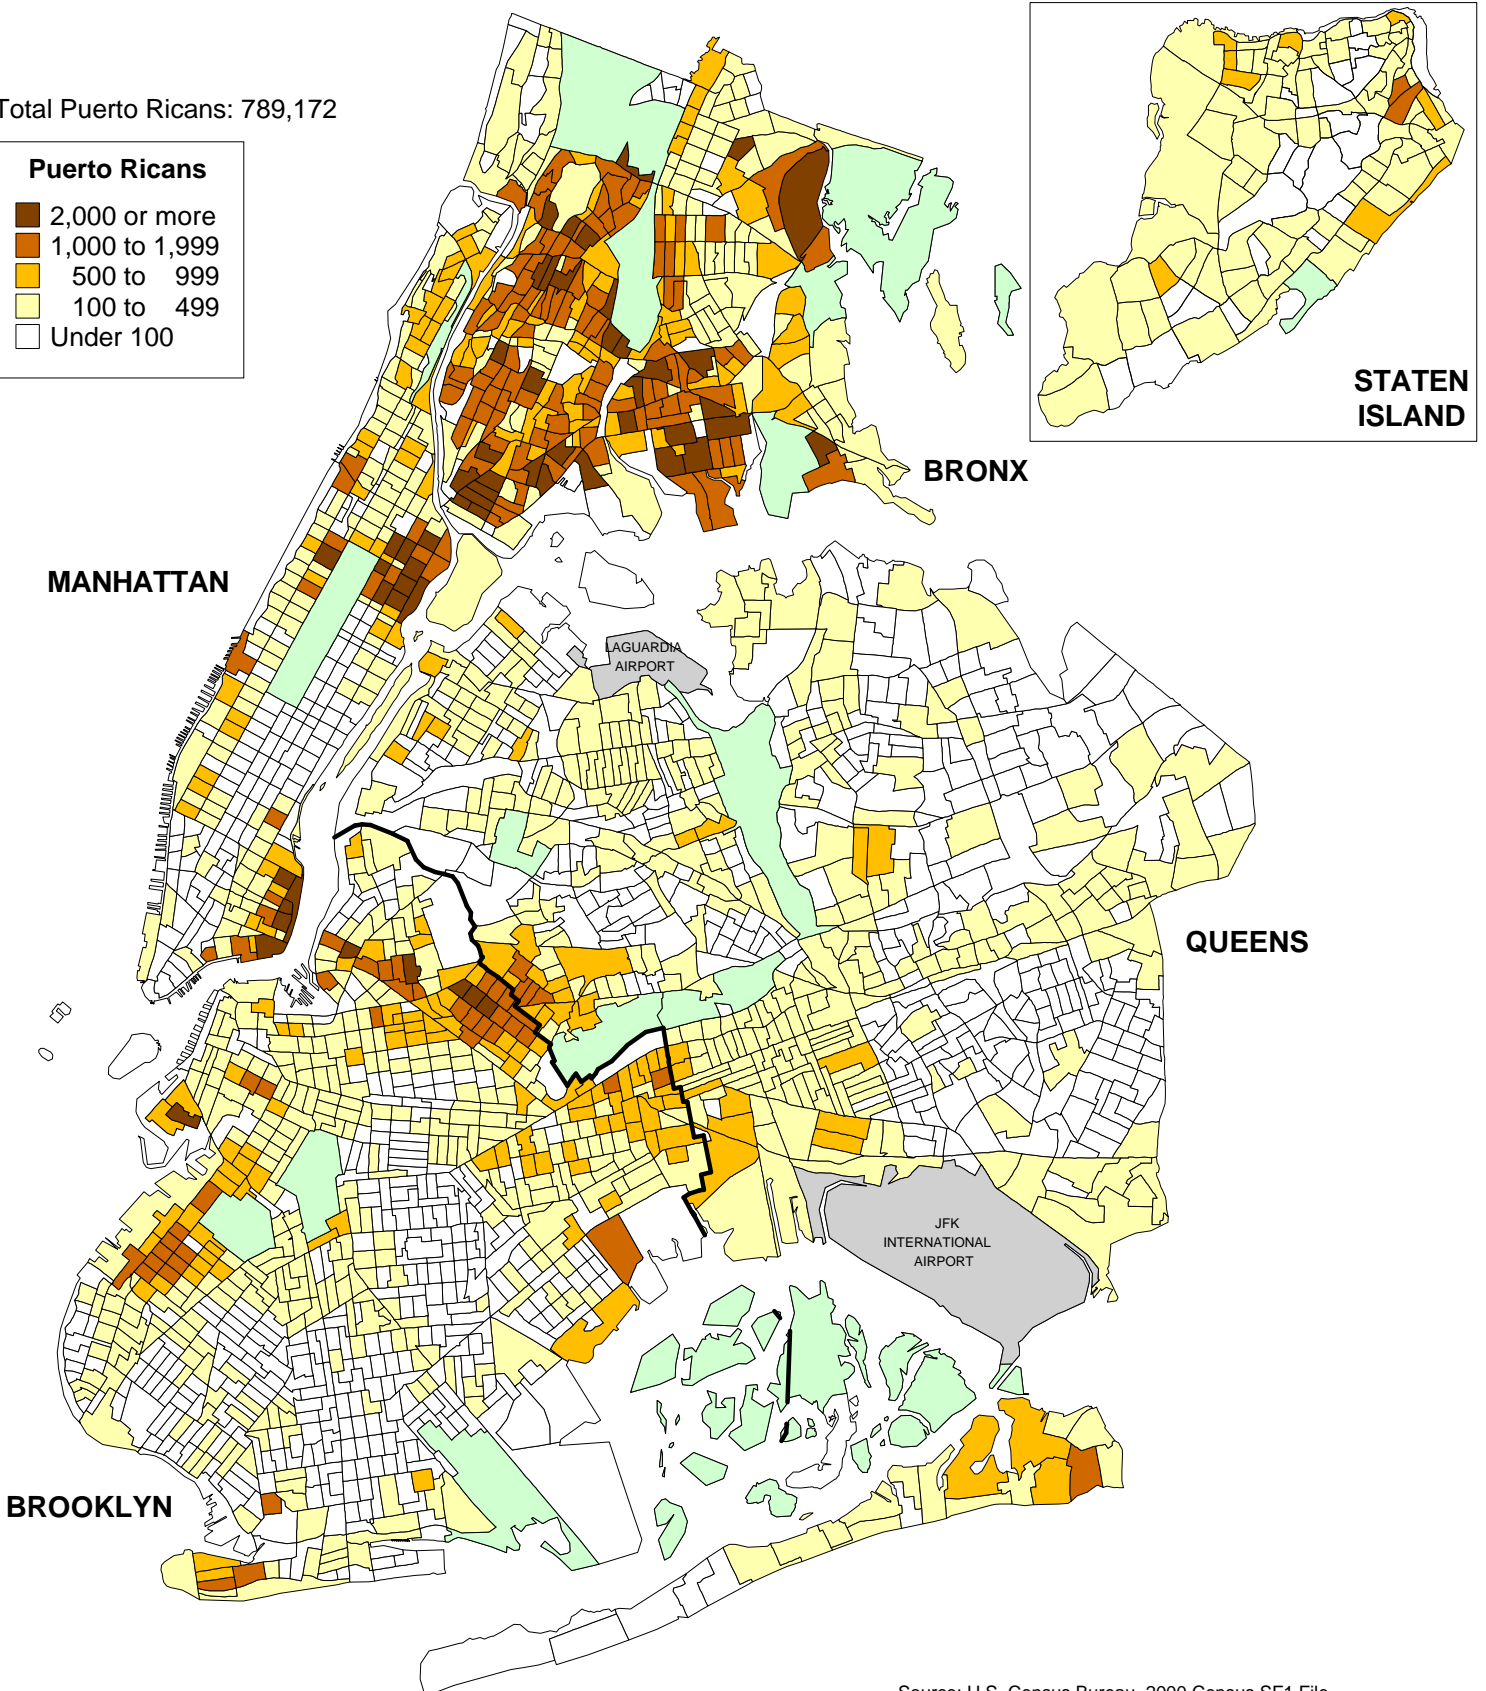

Map SF1-1: Number of Puerto Ricans by Census Tract New York City, 2000

Total Puerto Ricans: 789,172

Source: U.S. Census Bureau, 2000 Census SF1 File
Population Division - New York City Department of City Planning