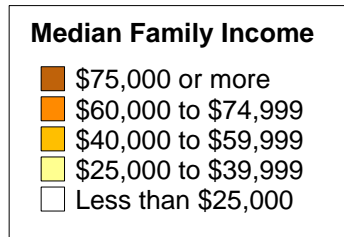

# Map SF3 INC P-2: Median Family Income in 1999 by Census Tract\* New York City, 2000

New York City Median Family Income: \$41,887

\* Census tracts where the number of families was less than 100 were not mapped.