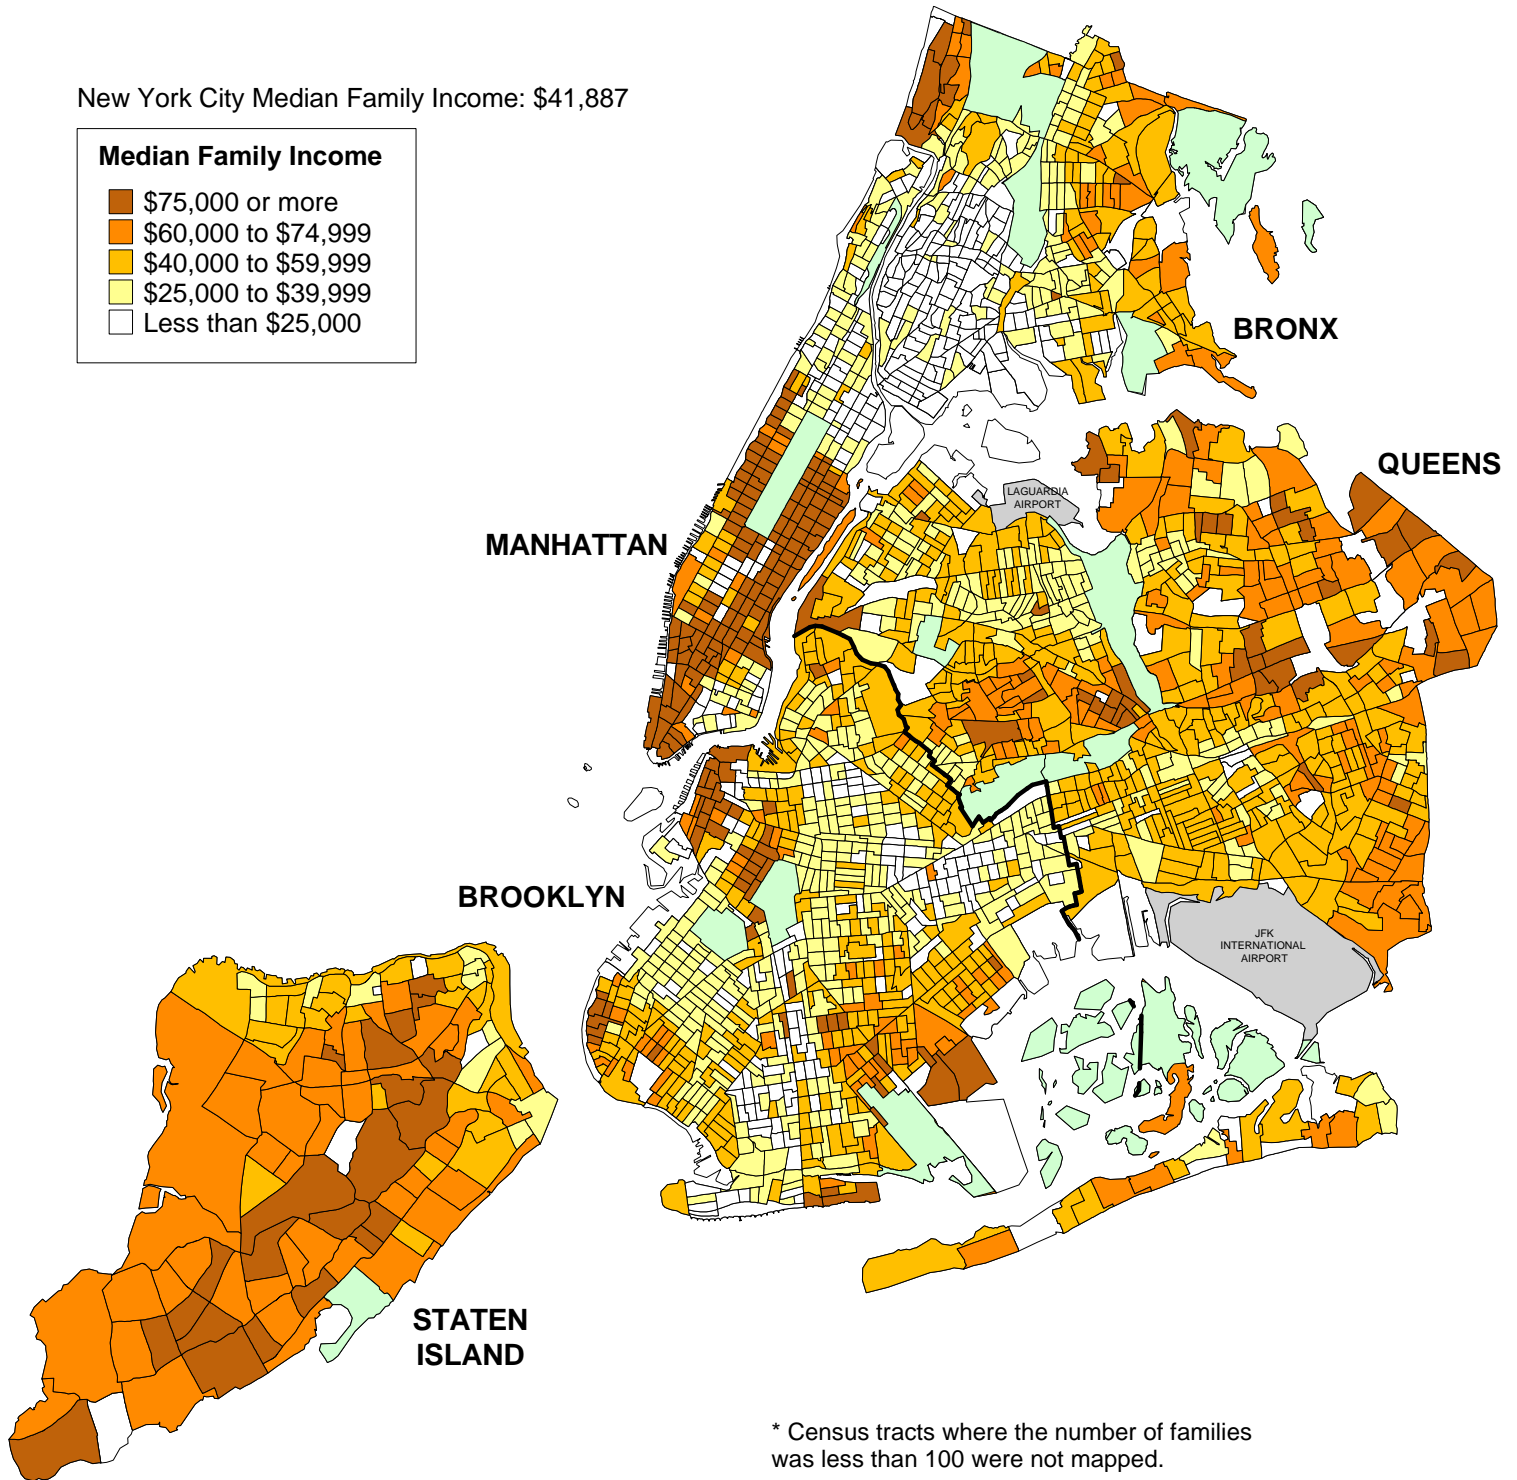

# Map SF3 INC P-2: Median Family Income in 1999 by Census Tract\* New York City, 2000

New York City Median Family Income: \$41,887

\* Census tracts where the number of families was less than 100 were not mapped.