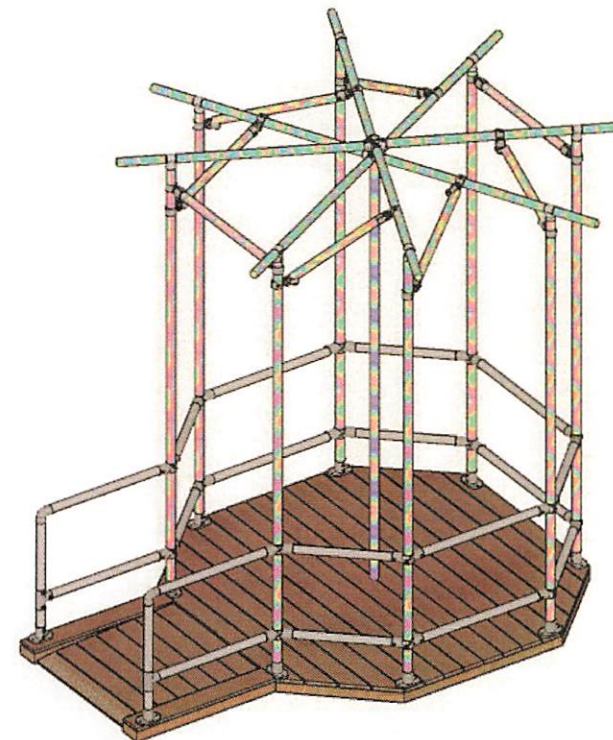

Front Elevation

Side Elevation

Plan View

Orthogonal View

<p>KRYPTON NEON LLC                  526 46th Avenue 2nd Fl                  Long Island City, NY 11101                  718-728-4450                  917-770-3434                  kenny@neonshop.com</p> <p><small>This drawing and all related paperwork,                  design concepts, and the                  resultant technical design                  are the property of Kenny Greenberg.</small></p>
<p><b>Revised</b>                  "Lumina Arcana"                  Lighting Installation                  VERNON MALL &amp; Gordon Triangle</p>
<p>Drawn by: Kenny Greenberg                  4/2/2024                  Scale: As Noted</p>

# Lumina Arcana - Vernon Mall – Location & Power Source Location

Lumina Arcana - Gordon Triangle – Location & Power Source Location