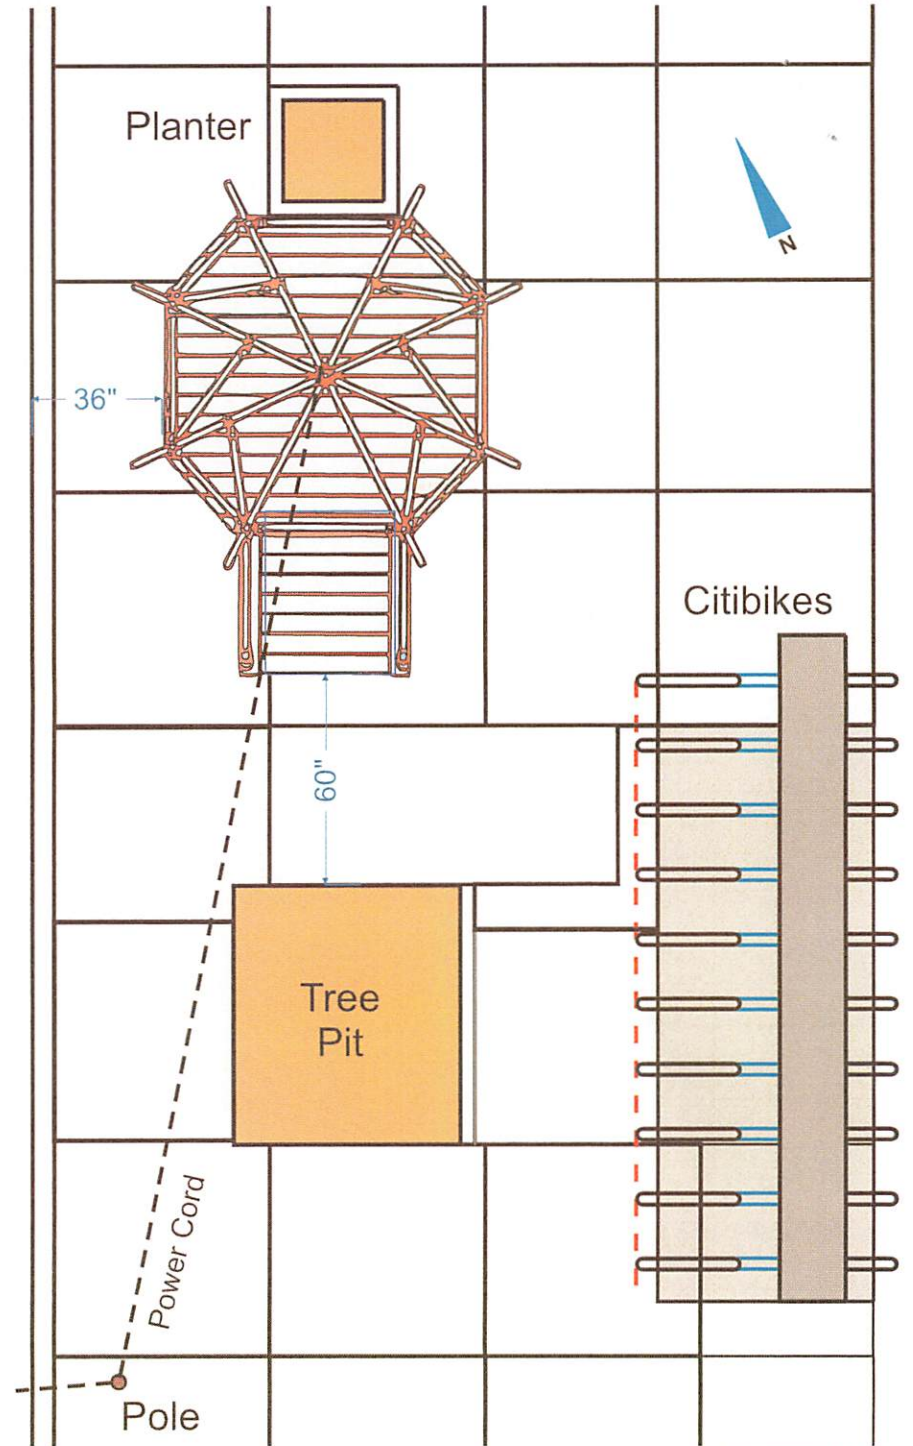

Front Elevation

Side Elevation

Plan View

Orthogonal View

<p>KRYPTON NEON LLC                  526 46th Avenue 2nd Fl                  Long Island City, NY 11101                  718-728-4450                  917-770-3434                  kenny@neonshop.com</p> <p><small>This drawing and all related paperwork,                  design concepts, and the                  resultant technical design                  are the property of Kenny Greenberg.</small></p>
<p><b>Revised</b>                  "Lumina Arcana"                  Lighting Installation                  VERNON MALL &amp; Gordon Triangle</p>
<p>Drawn by: Kenny Greenberg                  4/2/2024                  Scale: As Noted</p>

# Lumina Arcana - Vernon Mall – Location & Power Source Location

Lumina Arcana - Gordon Triangle – Location & Power Source Location