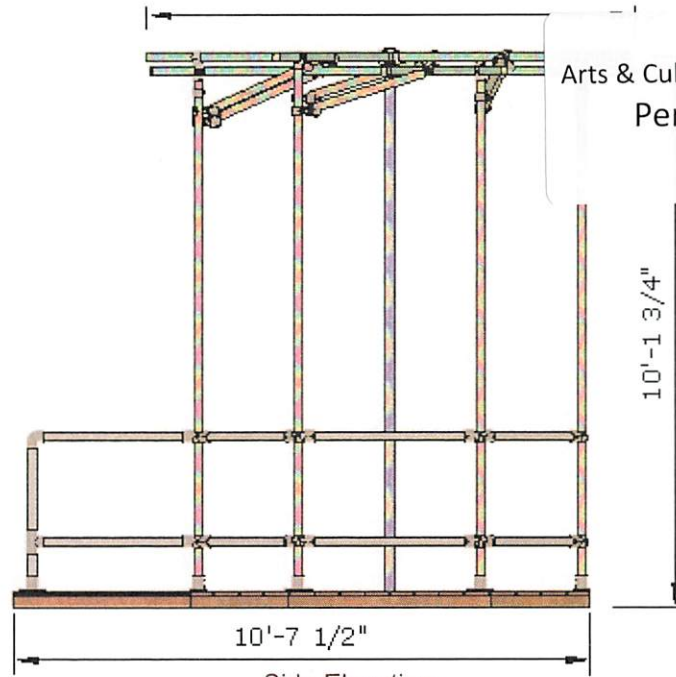

Front Elevation

Side Elevation

Plan View

Orthogonal View

<p>KRYPTON NEON LLC                  526 46th Avenue 2nd Fl                  Long Island City, NY 11101                  718-728-4450                  917-770-3434                  kenny@neonshop.com</p> <p><small>This drawing and all related paperwork,                  design concepts, and the                  resultant technical design                  are the property of Kenny Greenberg.</small></p>
<p><b>Revised</b>                  "Lumina Arcana"                  Lighting Installation                  VERNON MALL &amp; Gordon Triangle</p>
<p>Drawn by: Kenny Greenberg                  4/2/2024                  Scale: As Noted</p>

# Lumina Arcana - Vernon Mall – Location & Power Source Location

Lumina Arcana - Gordon Triangle – Location & Power Source Location