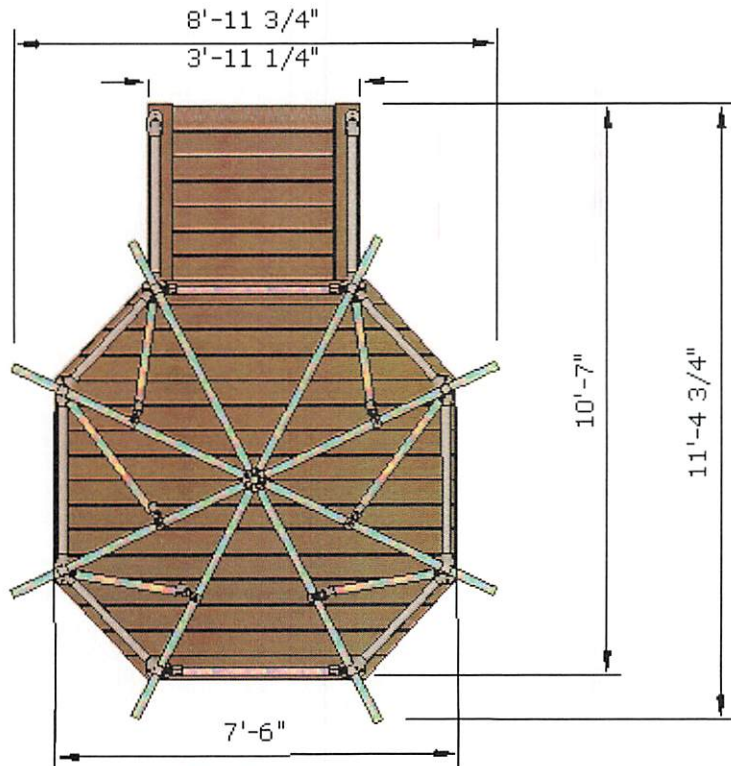

Front Elevation

Side Elevation

Plan View

Orthogonal View

<p>KRYPTON NEON LLC                  526 46th Avenue 2nd Fl                  Long Island City, NY 11101                  718-728-4450                  917-770-3434                  kenny@neonshop.com</p> <p><small>This drawing and all related paperwork,                  design concepts, and the                  resultant technical design                  are the property of Kenny Greenberg.</small></p>
<p><b>Revised</b>                  "Lumina Arcana"                  Lighting Installation                  VERNON MALL &amp; Gordon Triangle</p>
<p>Drawn by: Kenny Greenberg                  4/2/2024                  Scale: As Noted</p>

# Lumina Arcana - Vernon Mall – Location & Power Source Location

Lumina Arcana - Gordon Triangle – Location & Power Source Location