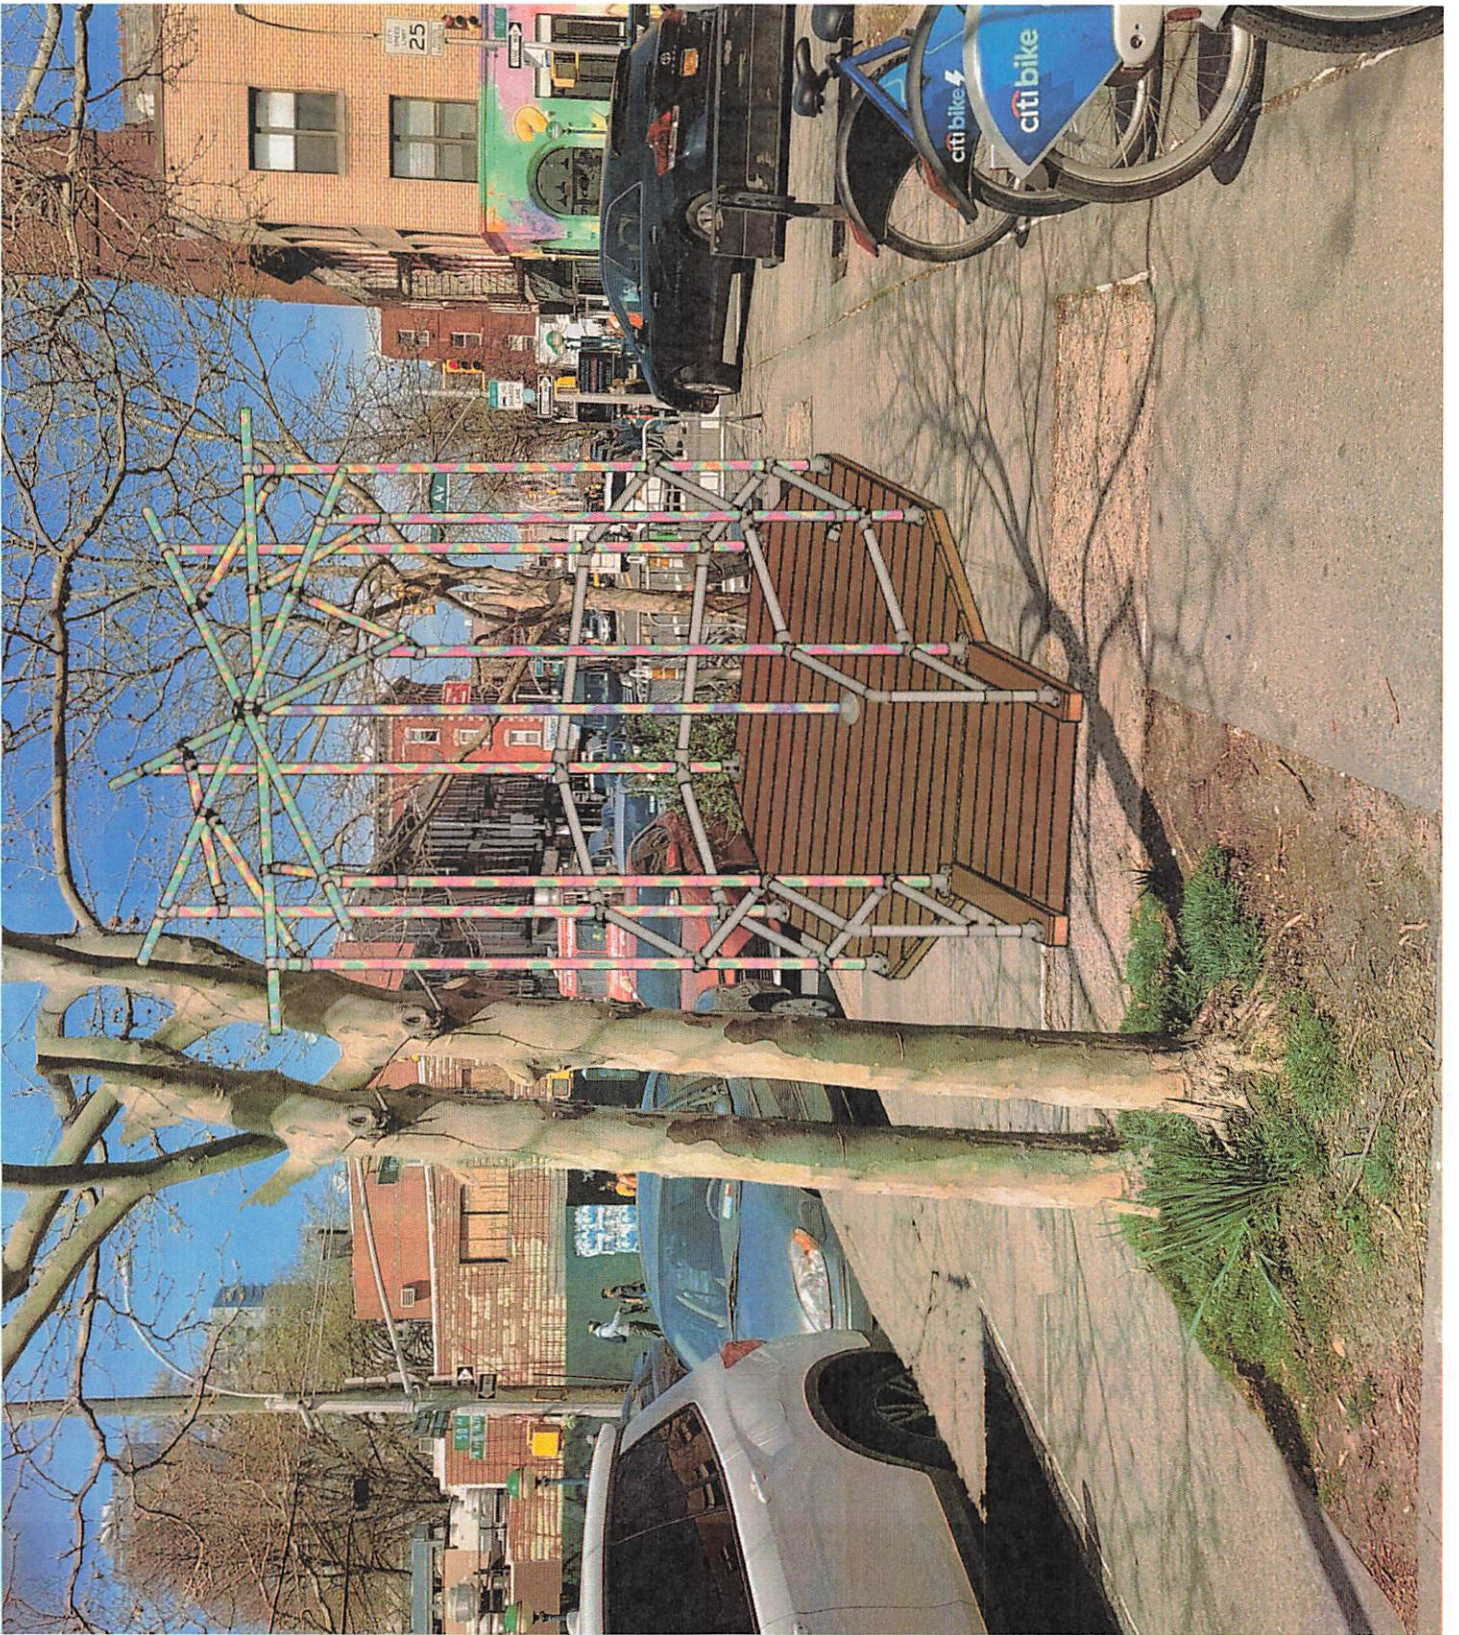

Front Elevation

Side Elevation

Plan View

Orthogonal View

<p>KRYPTON NEON LLC                  526 46th Avenue 2nd Fl                  Long Island City, NY 11101                  718-728-4450                  917-770-3434                  kenny@neonshop.com</p> <p><small>This drawing and all related paperwork,                  design concepts, and the                  resultant technical design                  are the property of Kenny Greenberg.</small></p>
<p><b>Revised</b>                  "Lumina Arcana"                  Lighting Installation                  VERNON MALL &amp; Gordon Triangle</p>
<p>Drawn by: Kenny Greenberg                  4/2/2024                  Scale: As Noted</p>

# Lumina Arcana - Vernon Mall – Location & Power Source Location

Lumina Arcana - Gordon Triangle – Location & Power Source Location