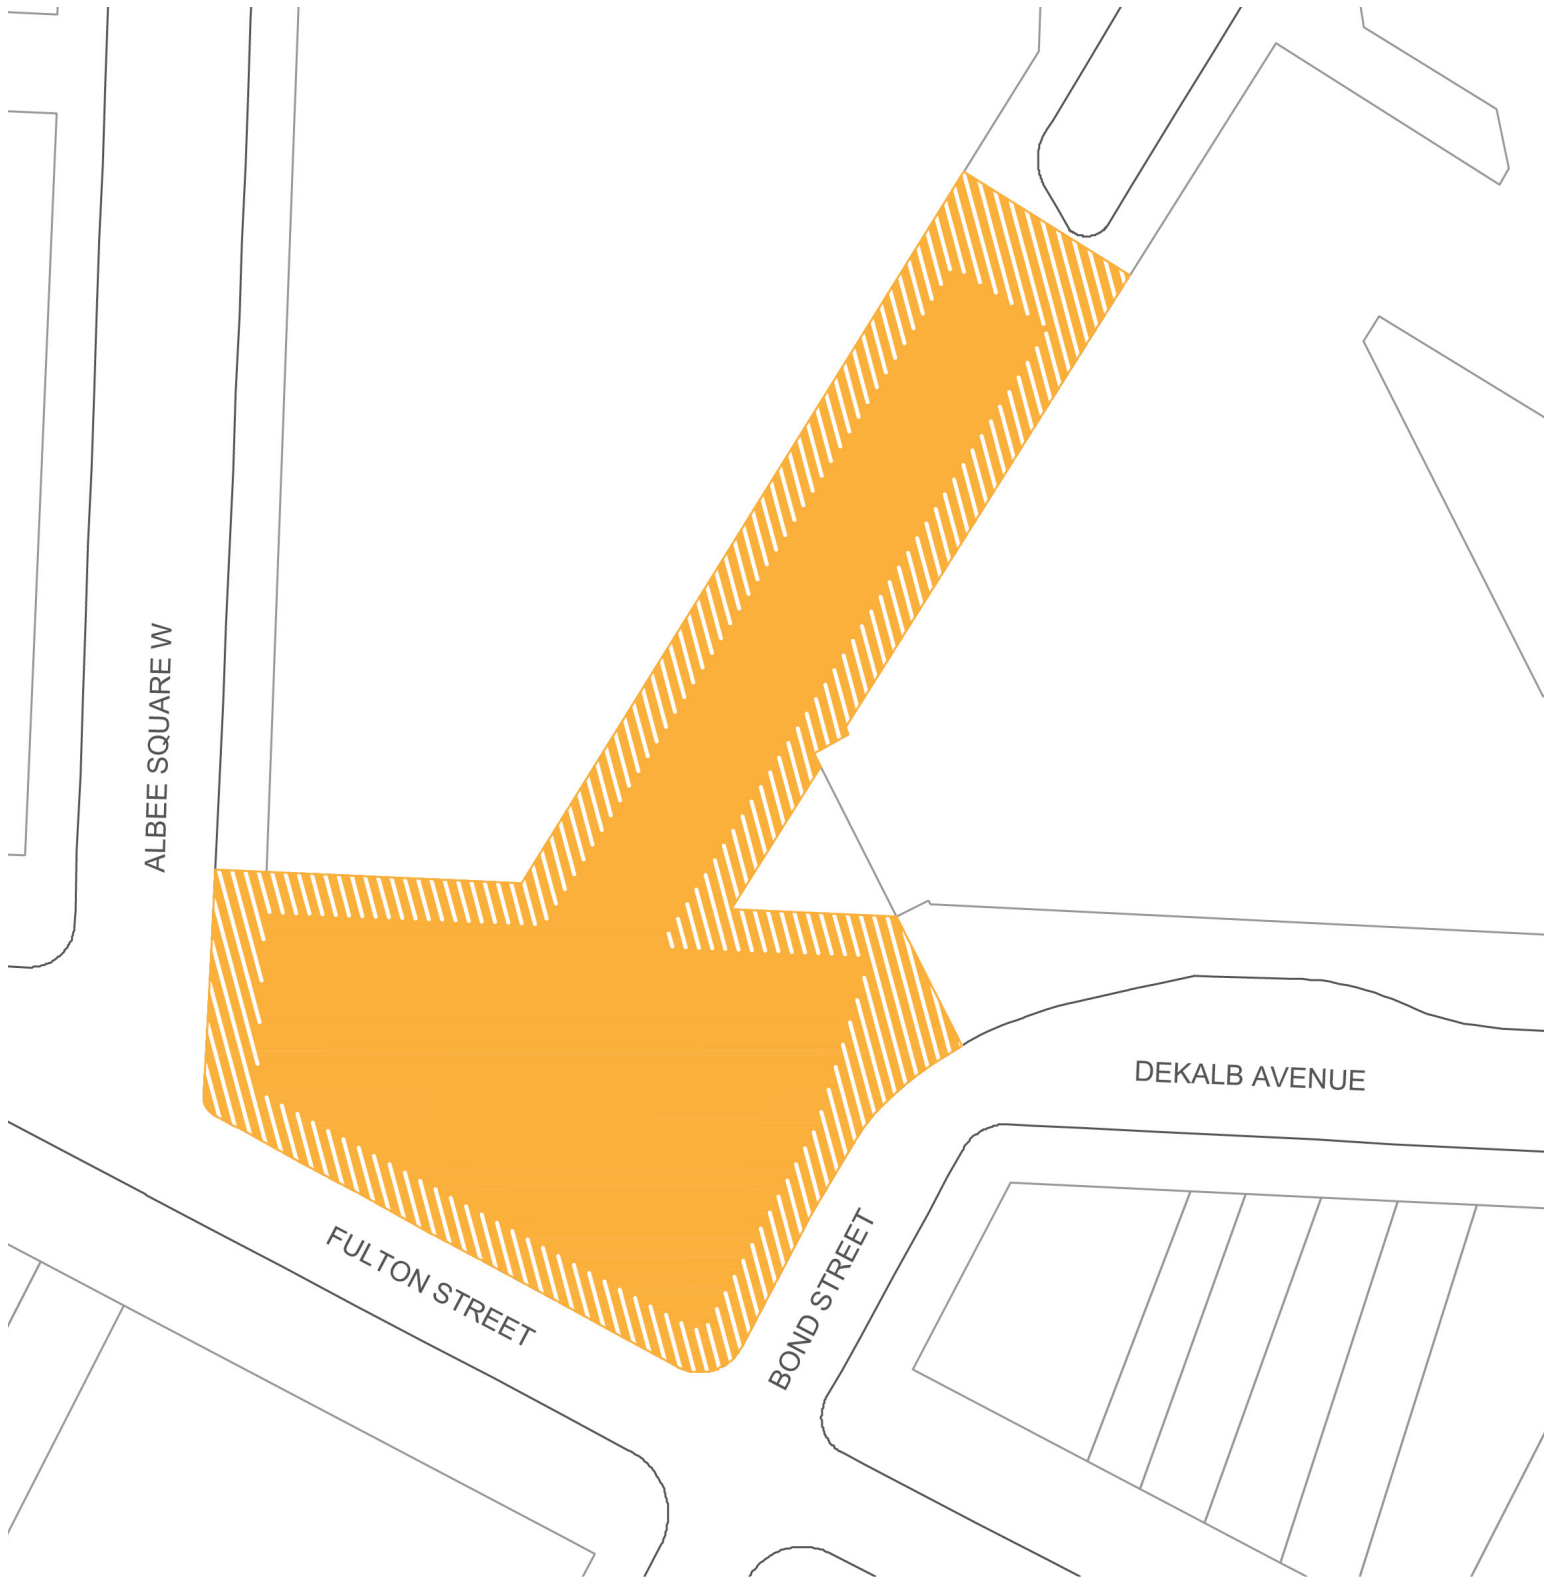

# ALBEE SQUARE PLAZA, BROOKLYN

Plaza Partner: Downtown Brooklyn Partnership

 Plaza Area is Approx. 25,200 SF

 Pedestrian Clear Path