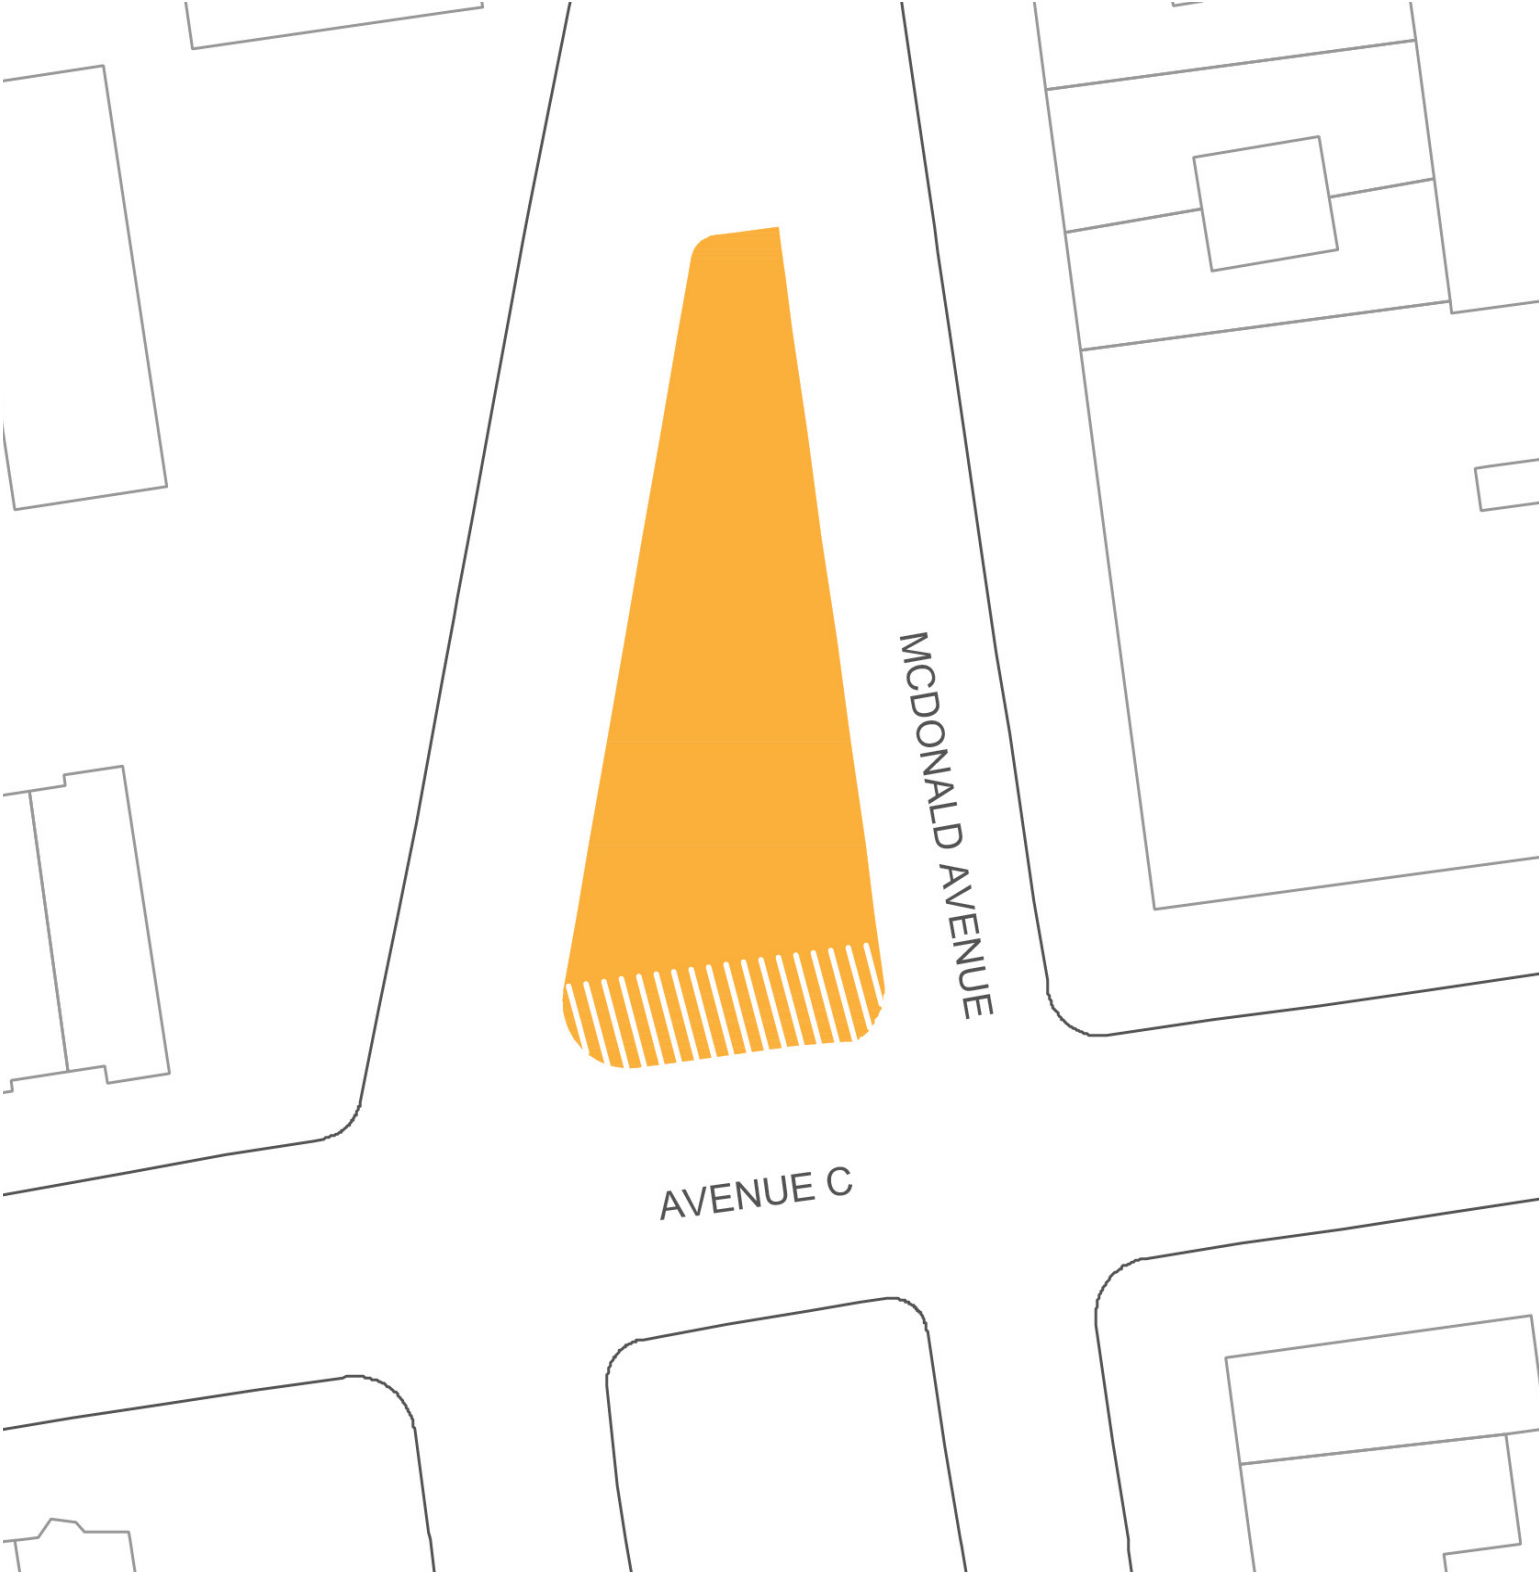

AVENUE C PLAZA, BROOKLYN

Plaza Partner: Naturally Occurring Cultural Districts

 Plaza Area is Approx. 5,600 SF

 Pedestrian Clear Path