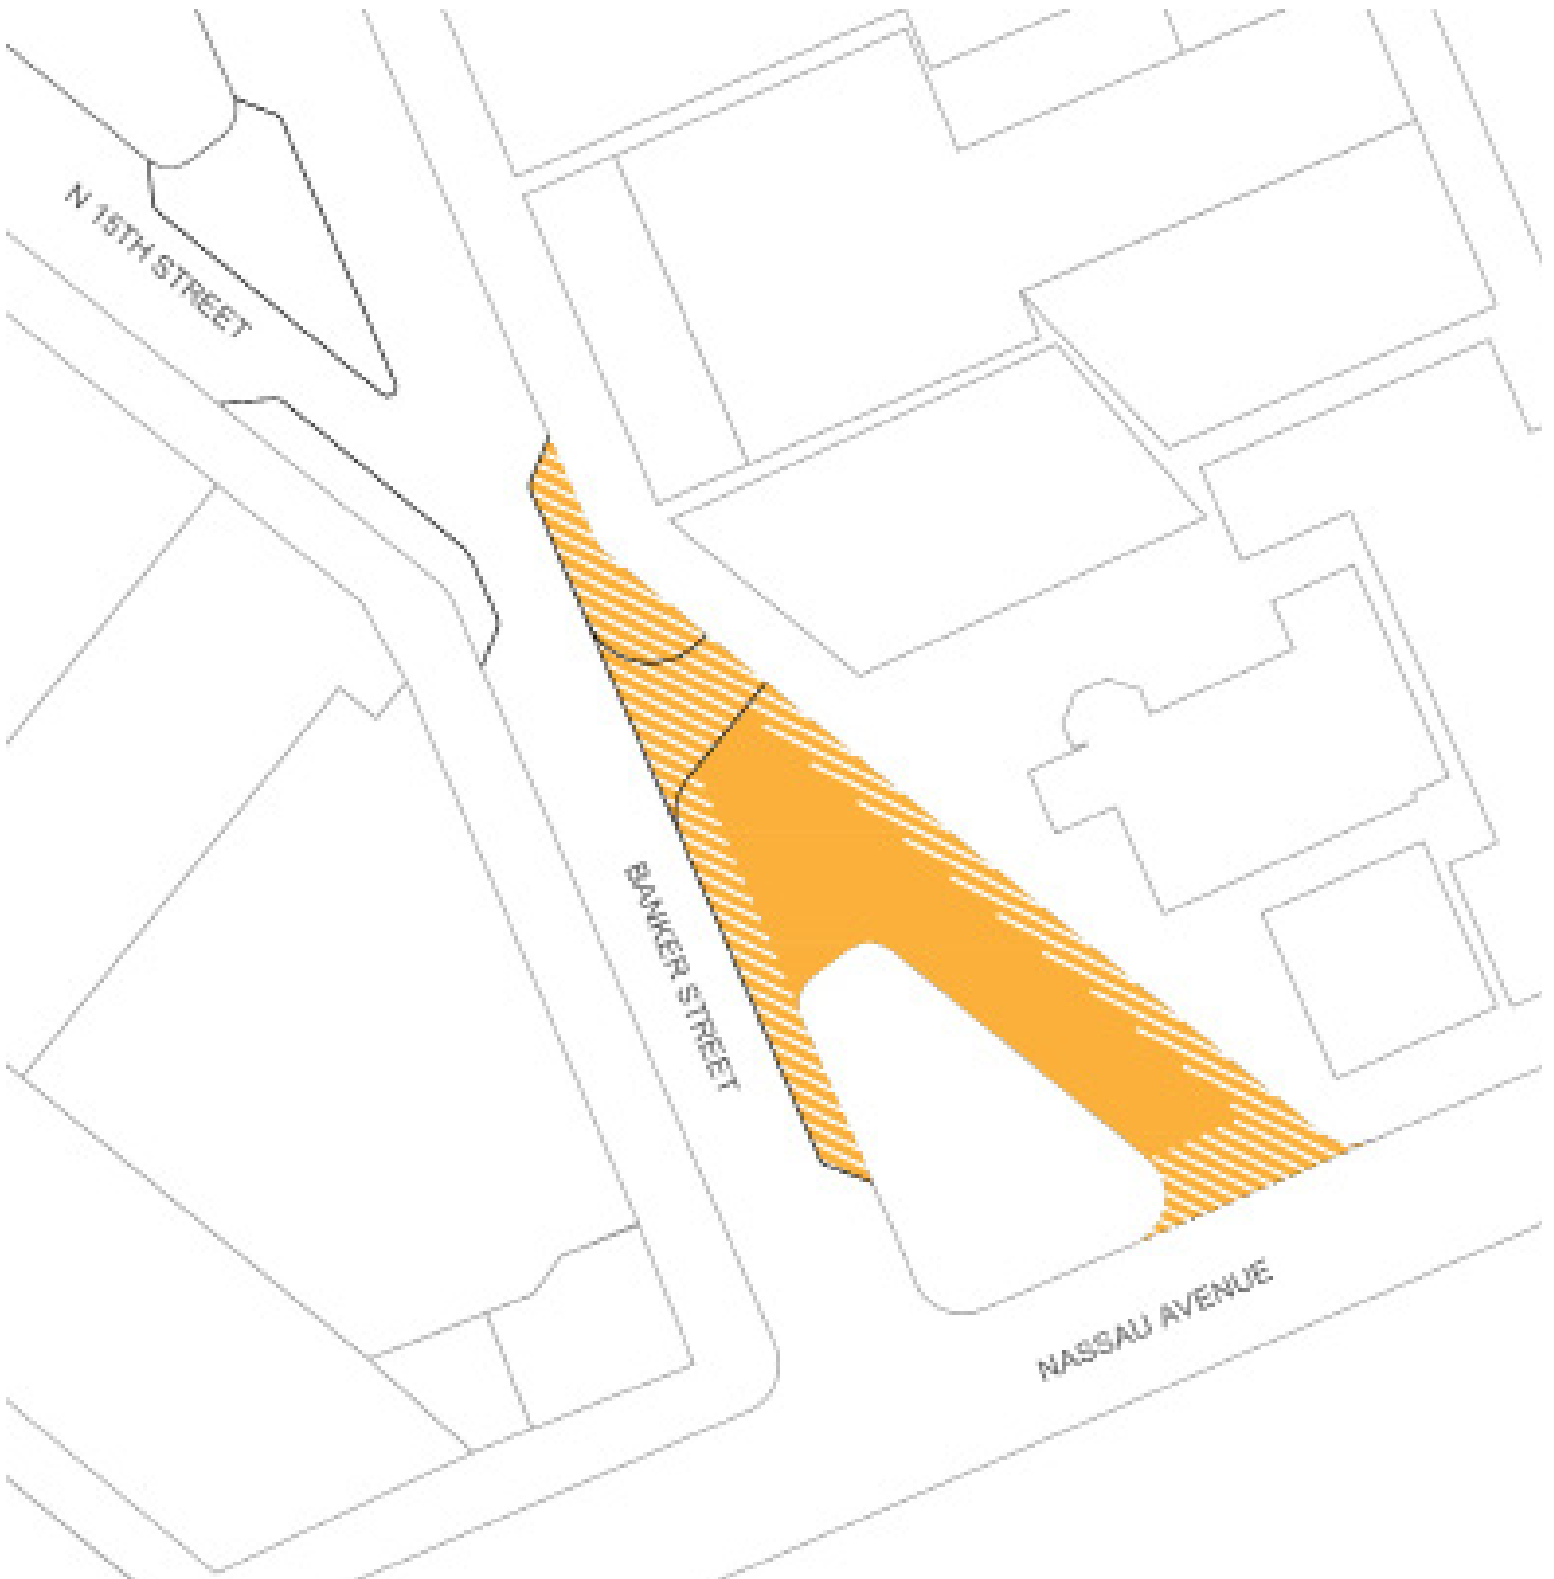

BANKER'S ANCHOR, BROOKLYN

Plaza Partner: North Brooklyn Parks Alliance

 Plaza Area is Approx. 7,700 SF

 Pedestrian Clear Path