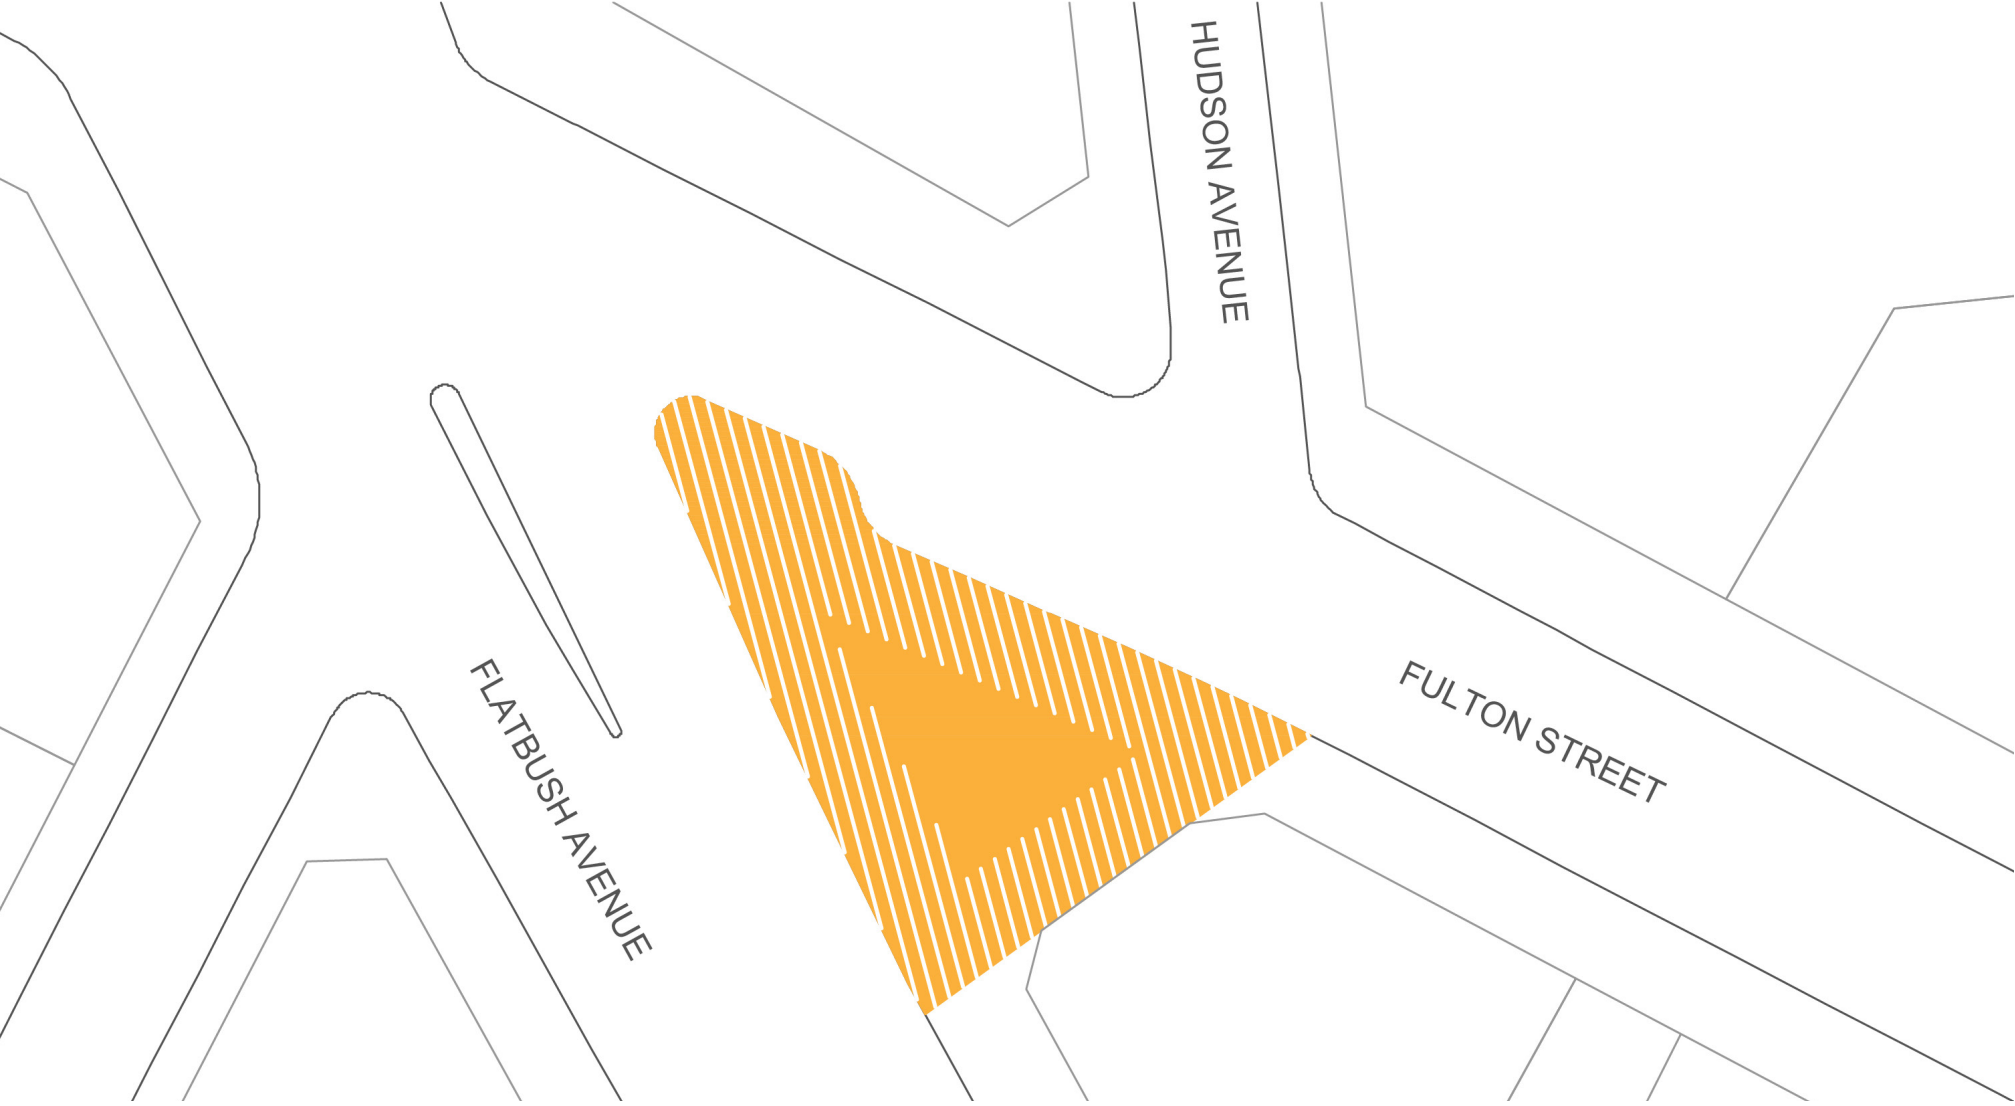

FOX SQUARE PLAZA, BROOKLYN

Plaza Partner: Downtown Brooklyn Partnership

 Plaza Area is Approx. 6,500 SF

 Pedestrian Clear Path