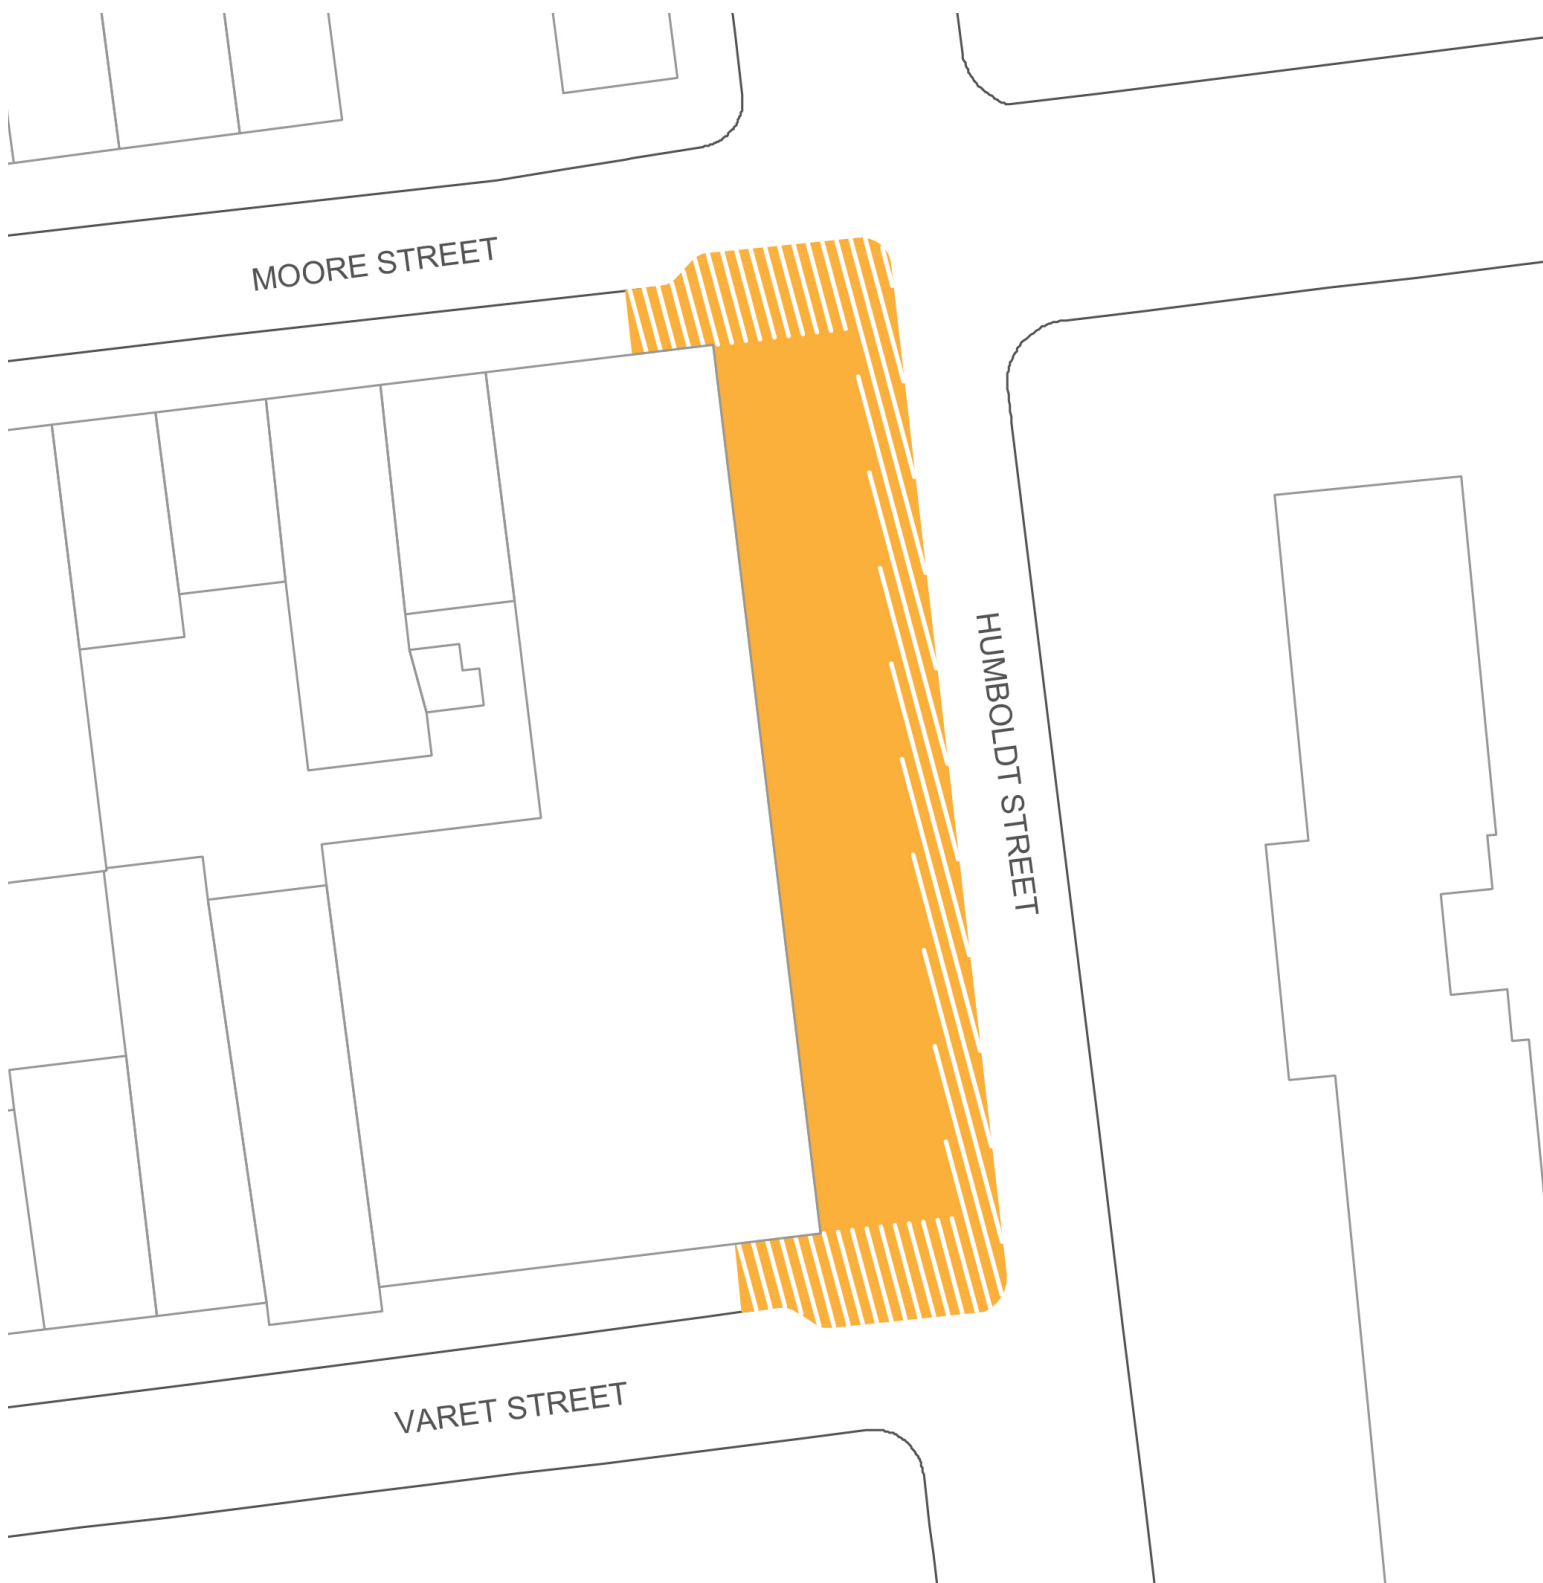

HUMBOLDT PLAZA, BROOKLYN

Plaza Partner: NYCEDC

 Plaza Area is Approx. 10,500 SF

 Pedestrian Clear Path