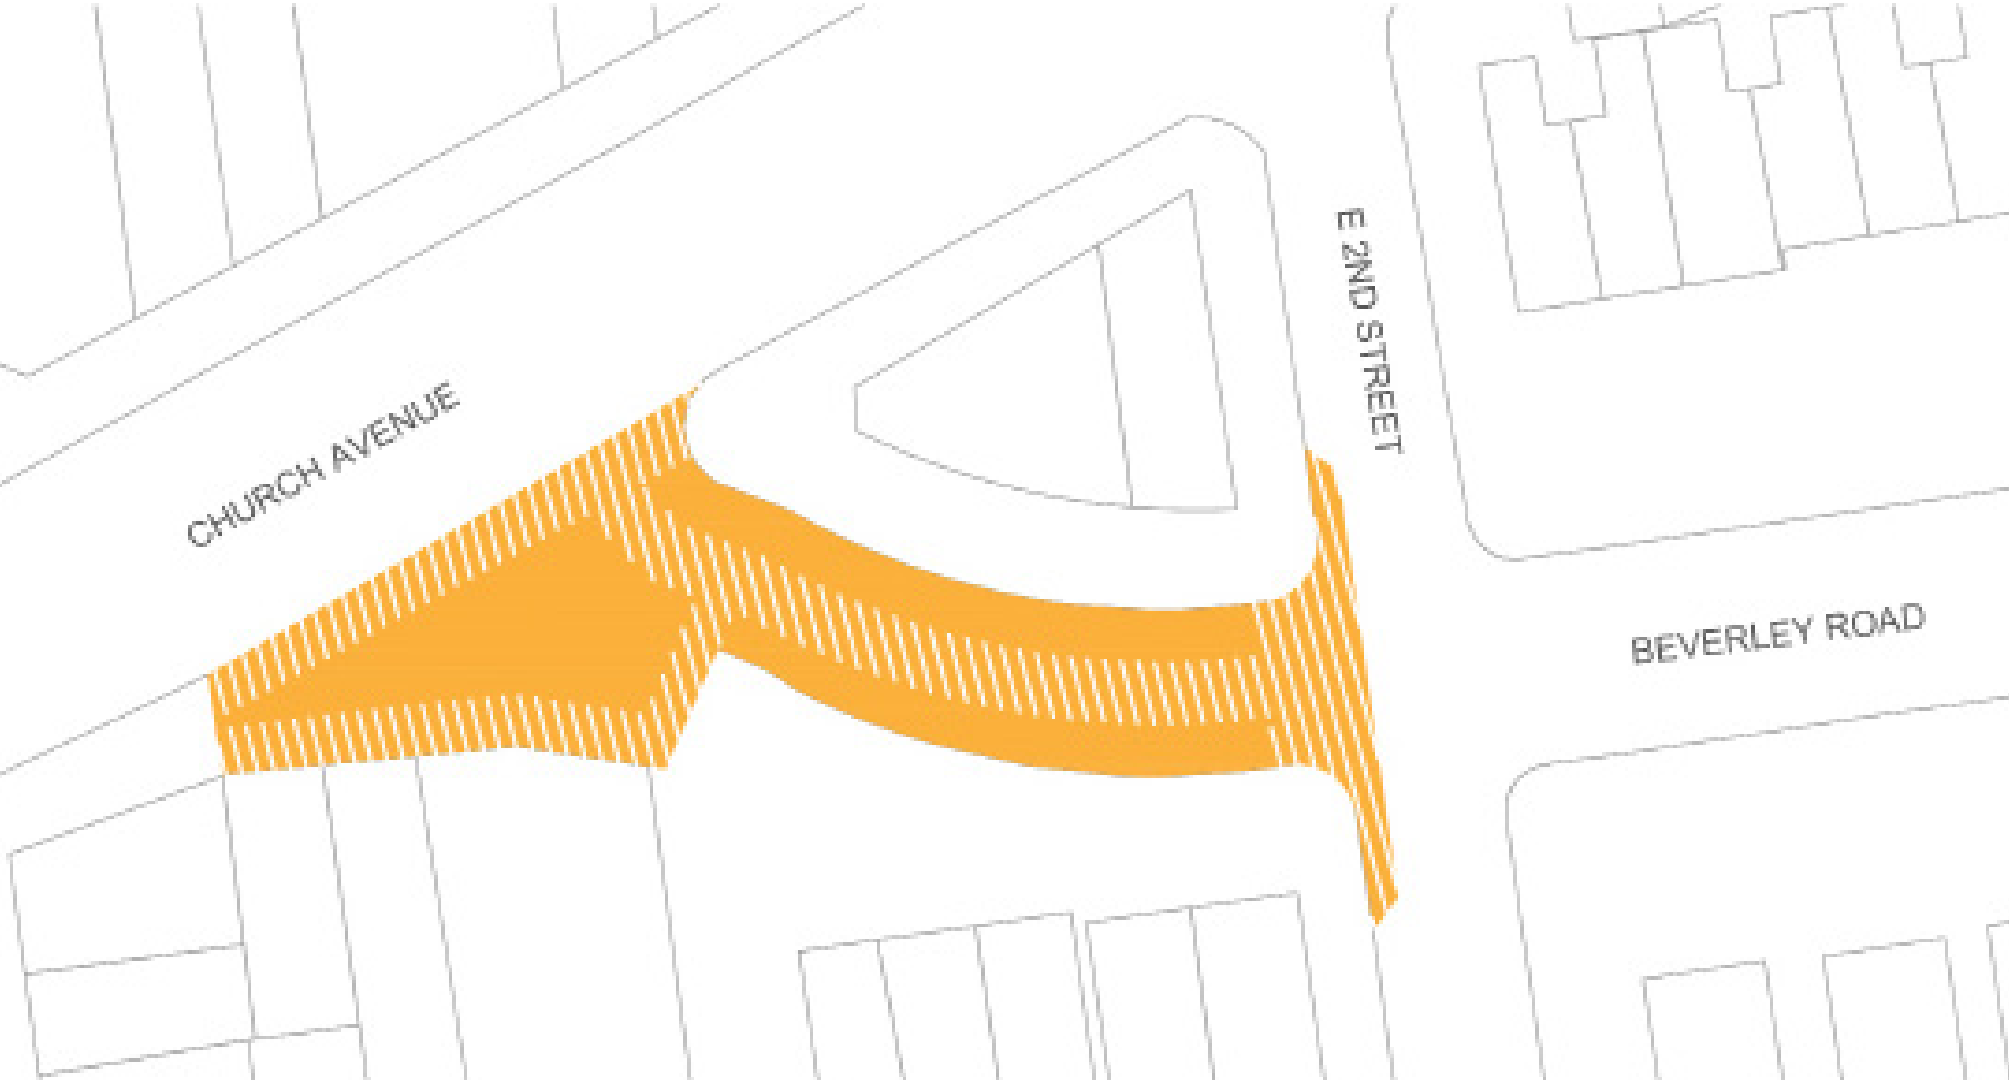

# KENSINGTON PLAZA, BROOKLYN

Plaza Partner: Kensington Stewards

 Plaza Area is Approx. 9,200 SF

 Pedestrian Clear Path