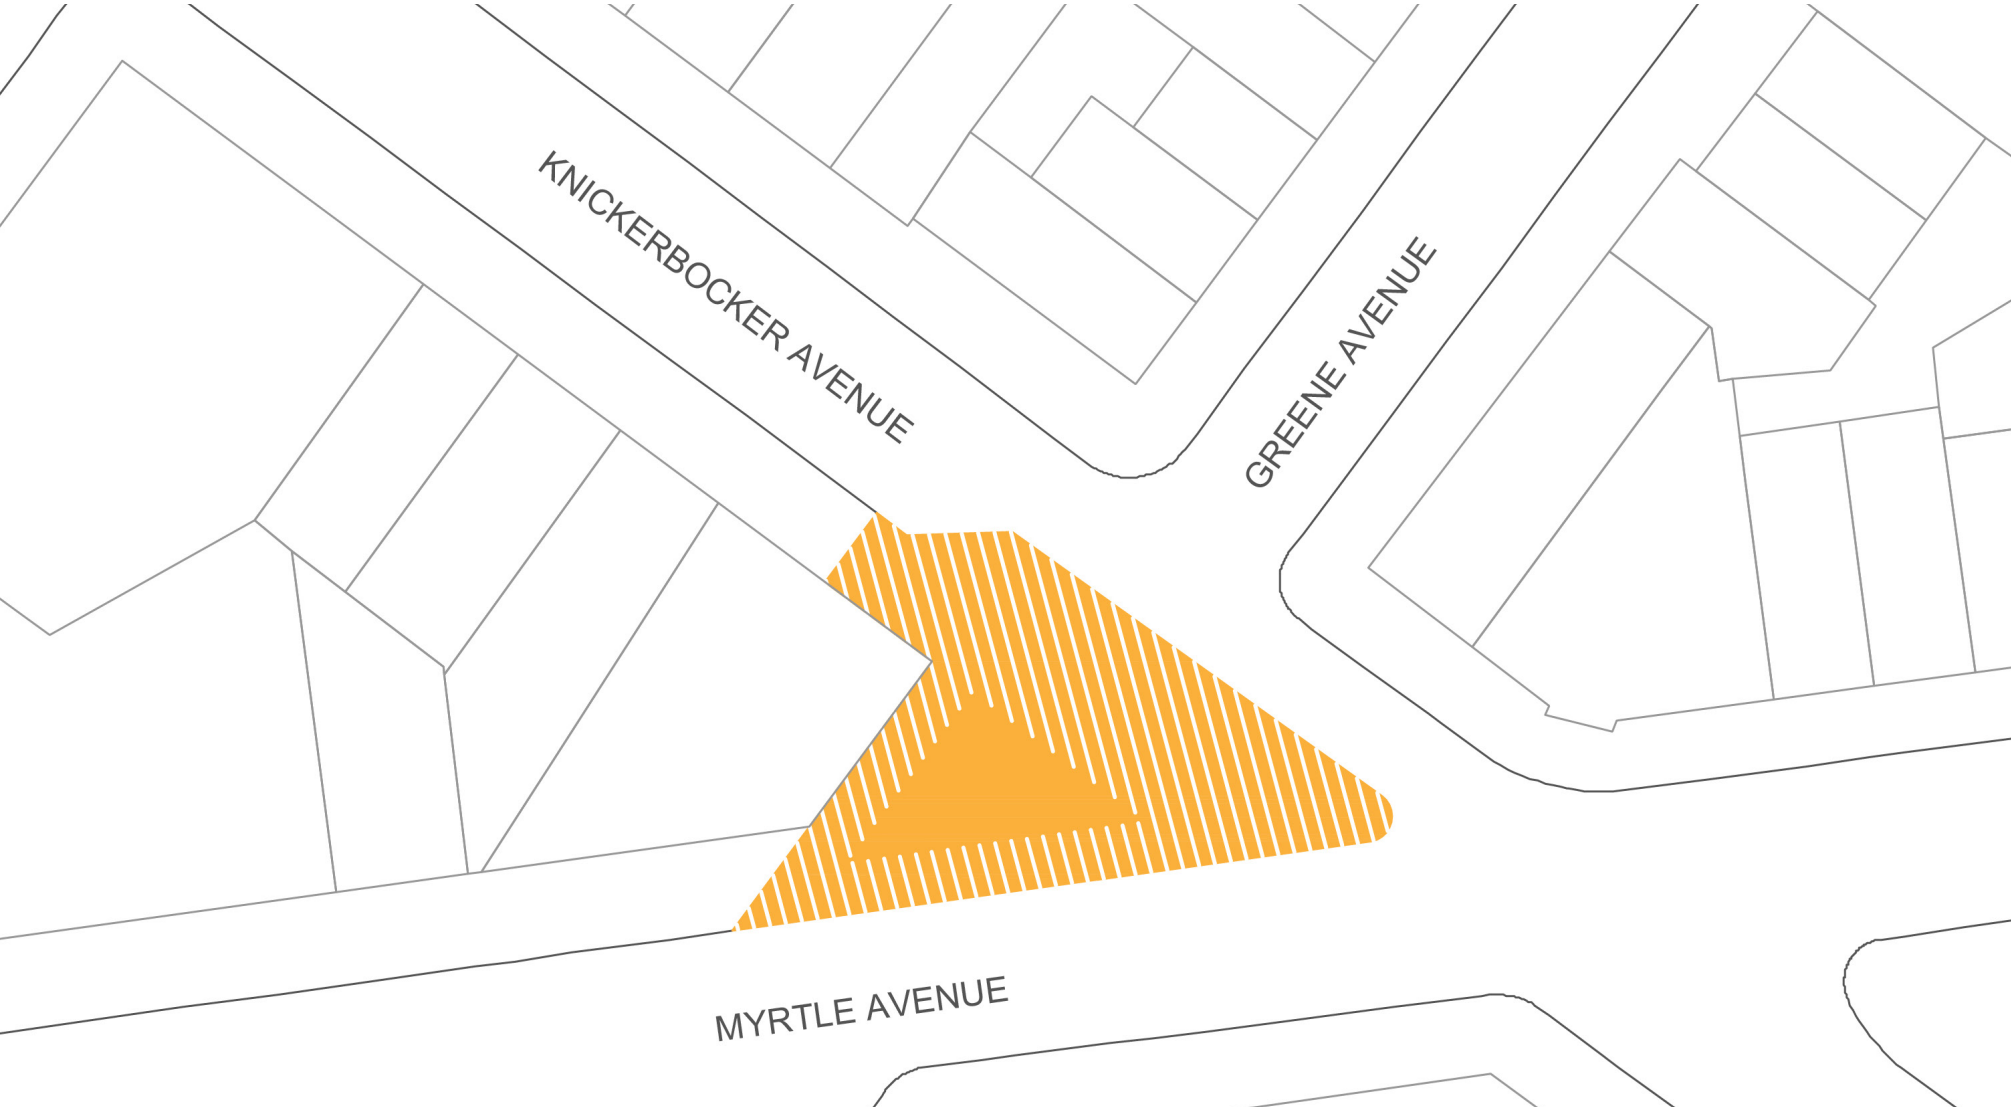

KNICKERBOCKER PLAZA, BROOKLYN

Plaza Partner: NYC DOT

-  Plaza Area is Approx. 5,400 SF
-  Pedestrian Clear Path