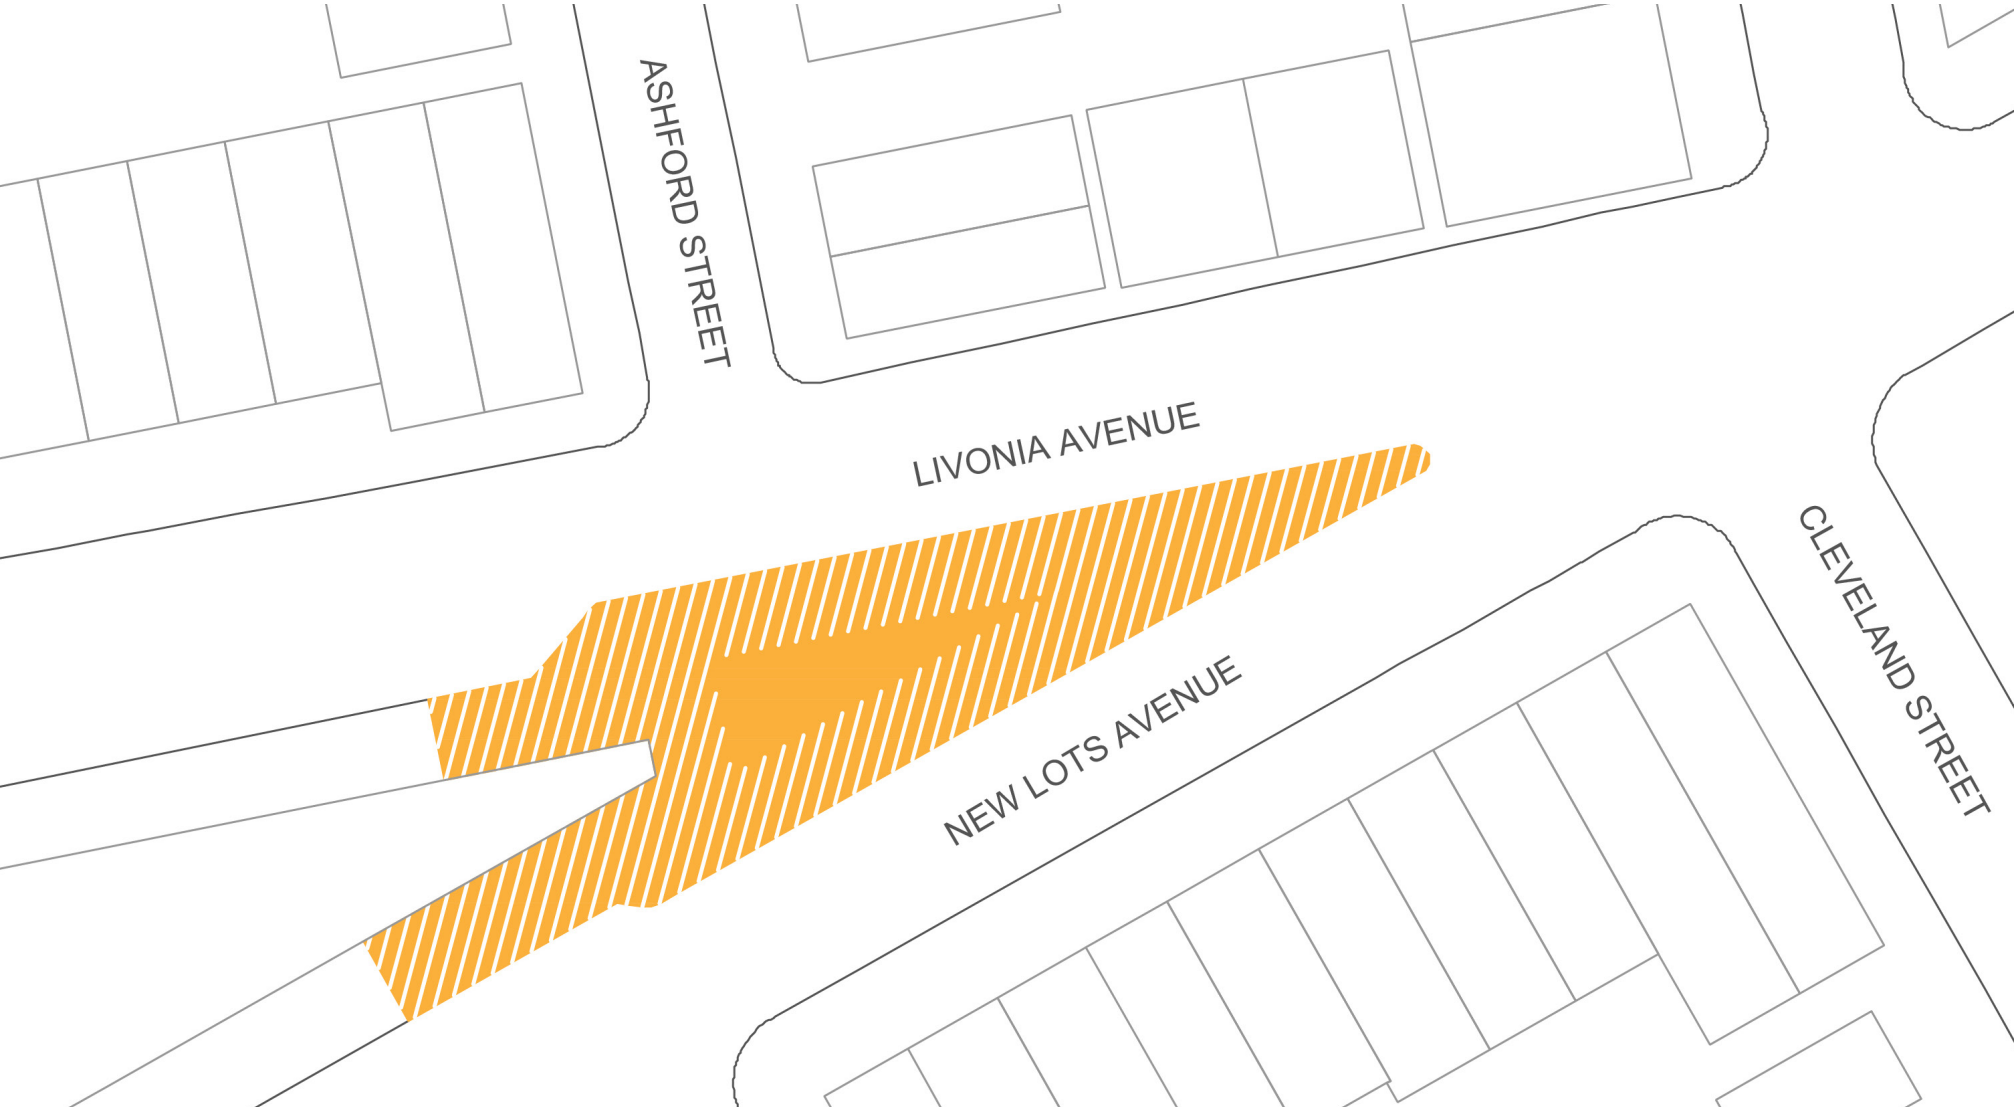

# NEW LOTS PLAZA, BROOKLYN

Plaza Partner: NYC DOT

-  Plaza Area is Approx. 7,300 SF
-  Pedestrian Clear Path