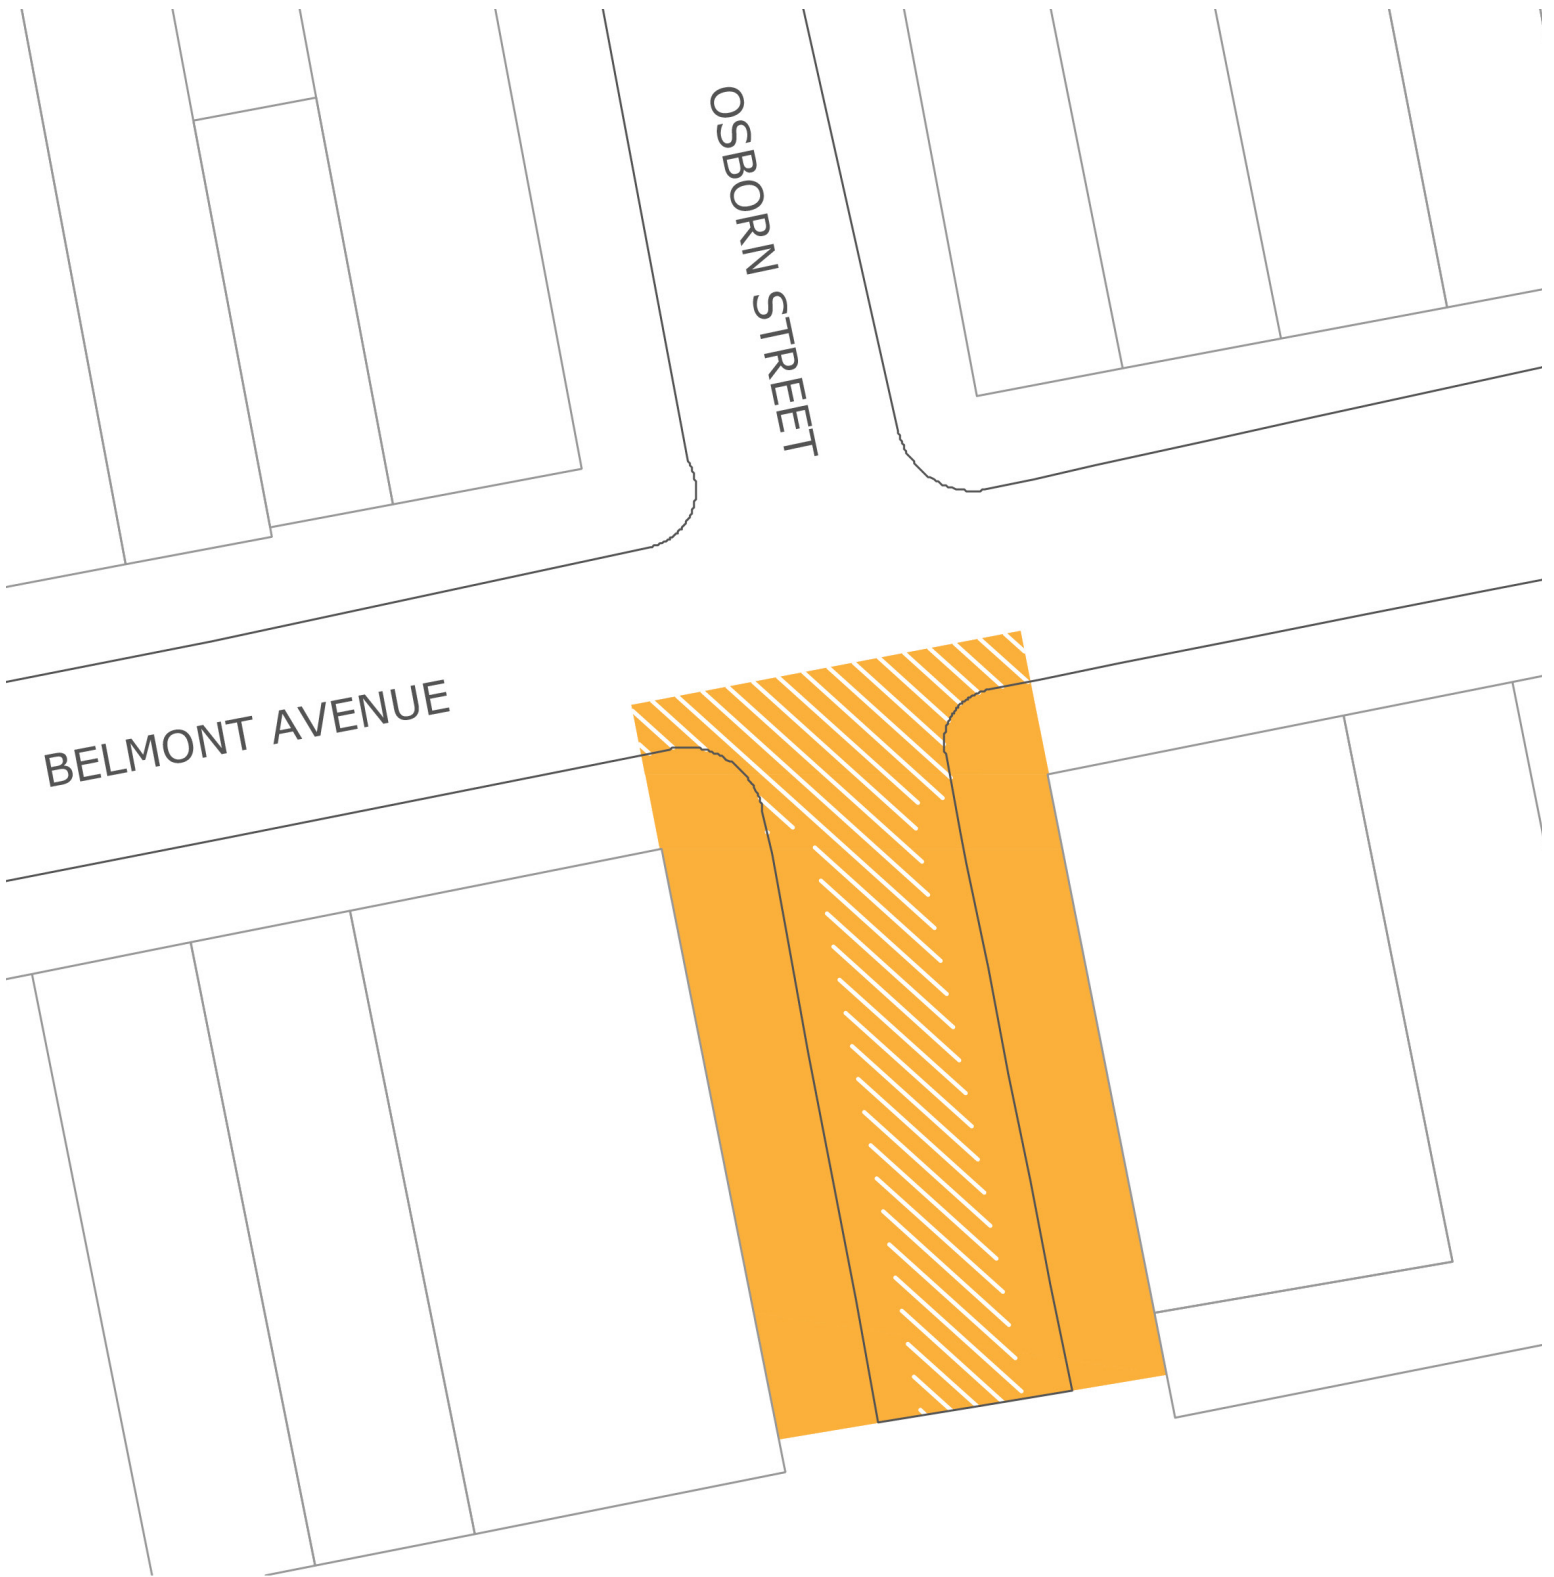

OSBORN STREET PLAZA, BROOKLYN

Plaza Partner: Brownsville Community Justice Center

 Plaza Area is Approx. 7,100 SF

 Pedestrian Clear Path