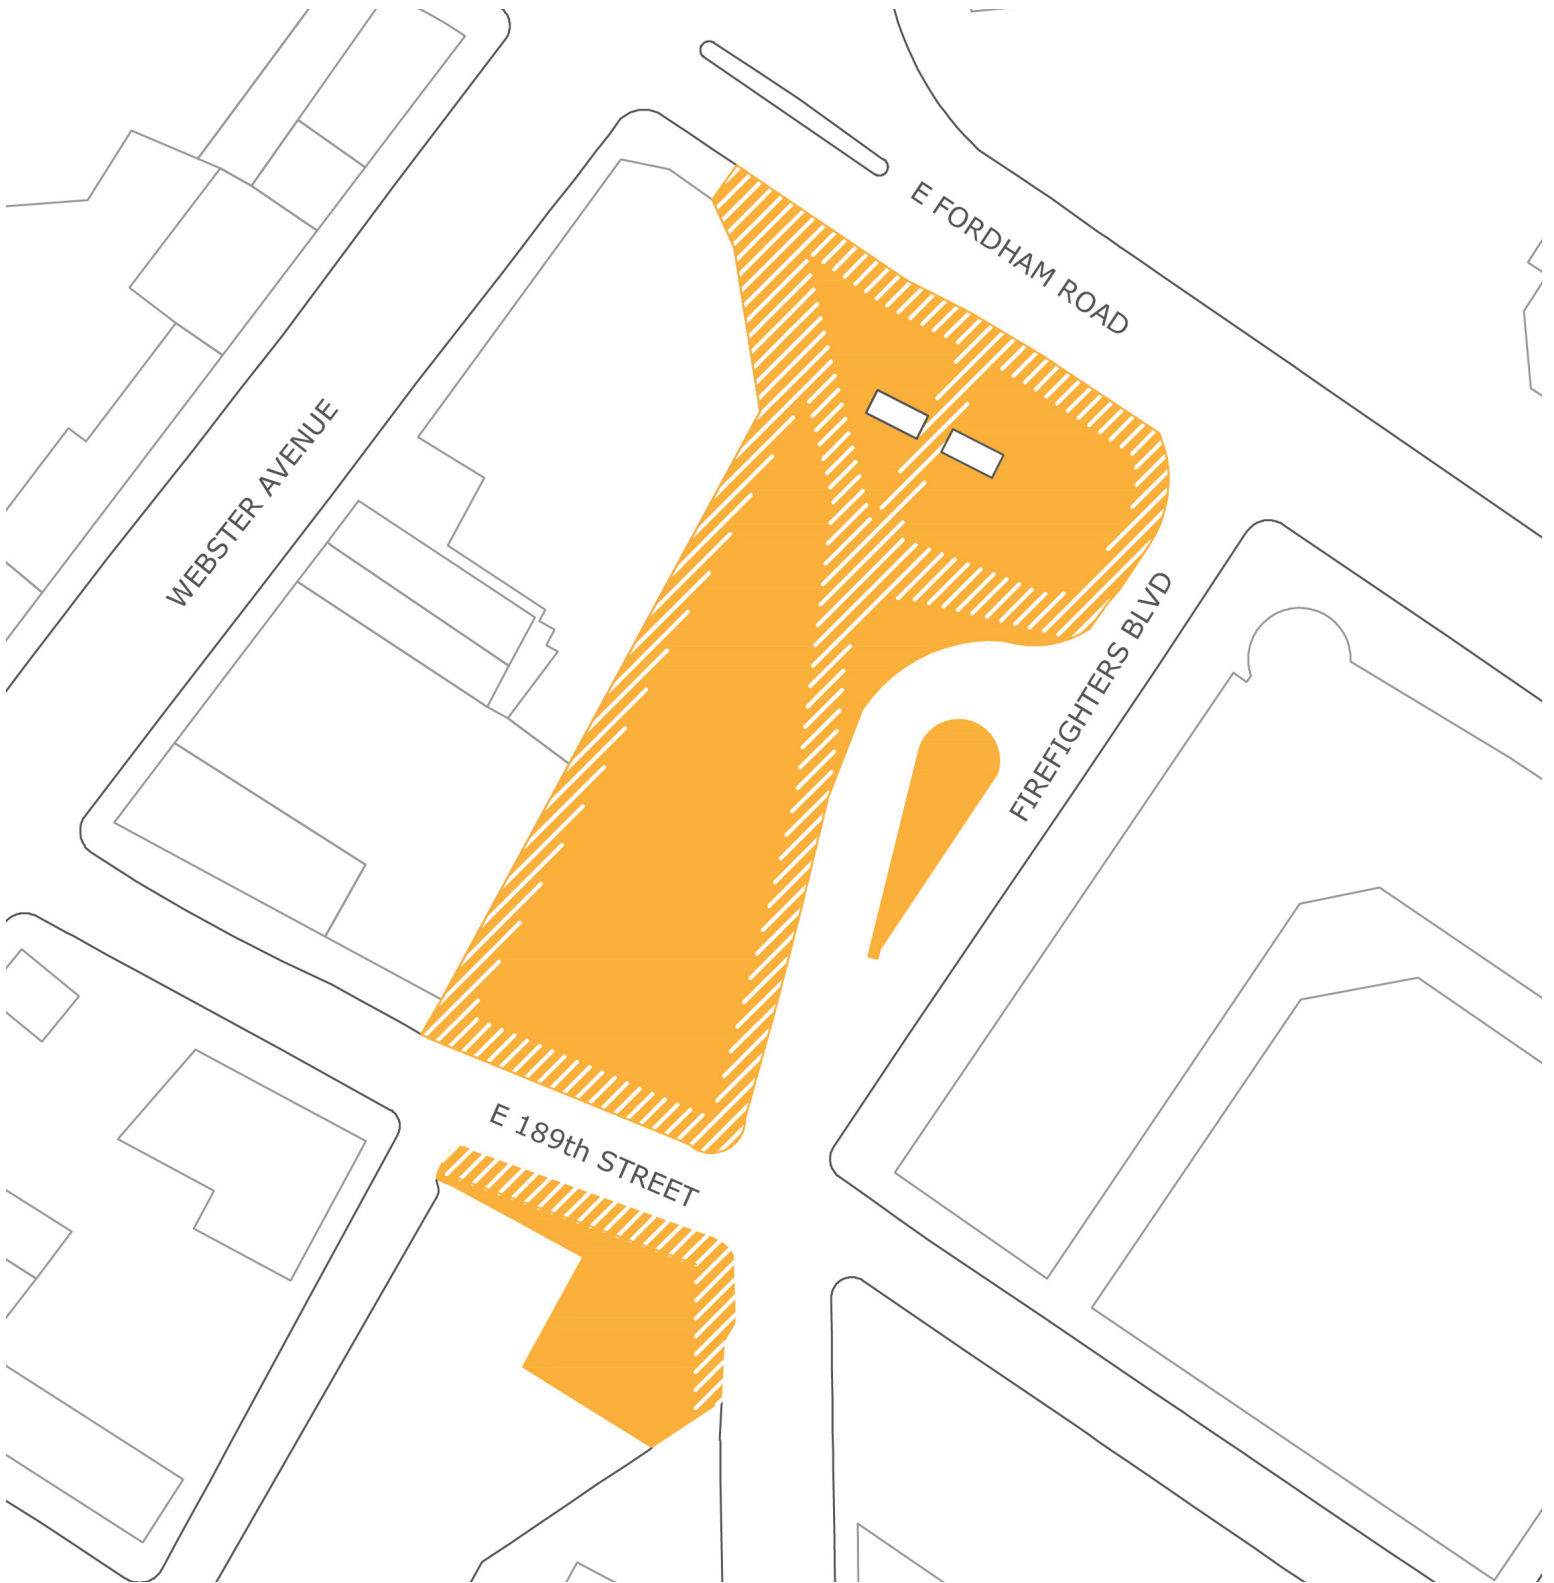

FORDHAM PLAZA, BRONX

Plaza Partner: NYC DOT

 Plaza Area is Approx. 86,500 SF

 Pedestrian Clear Path