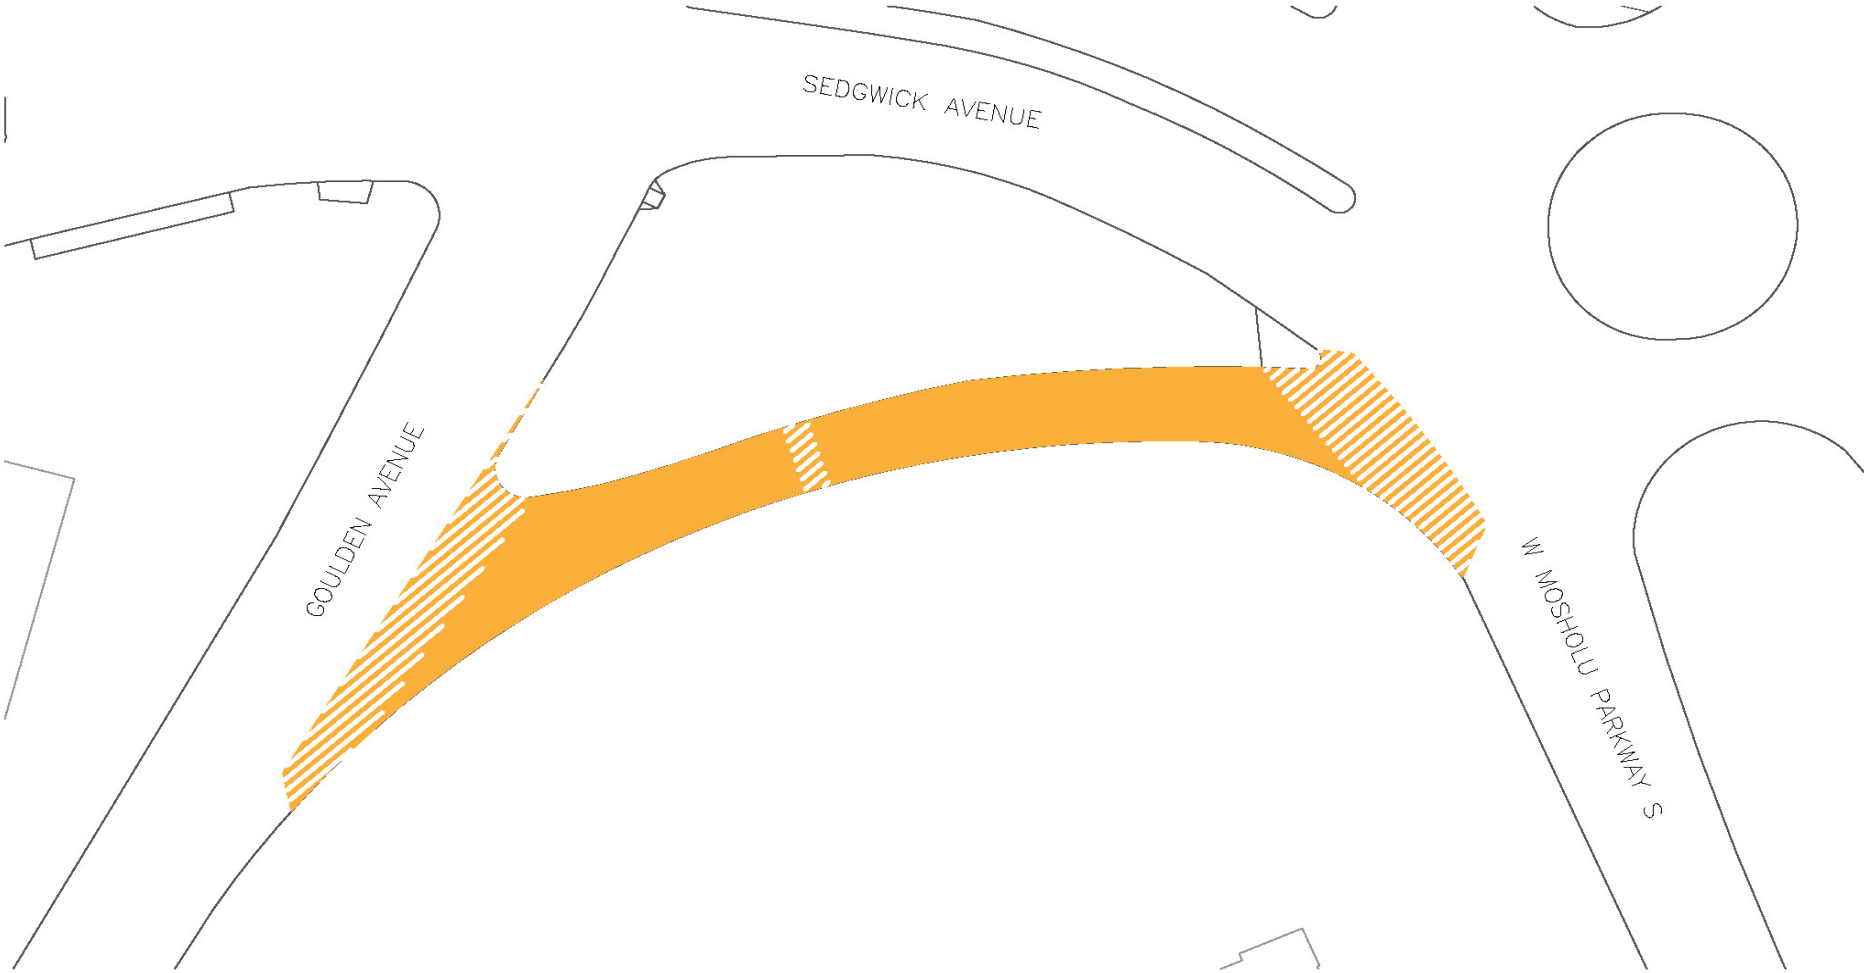

JAMES BALDWIN PLAZA, BRONX

Plaza Partner: James Baldwin Outdoor Learning Center

 Plaza Area is Approx. 11,520 SF

 Pedestrian Clear Path