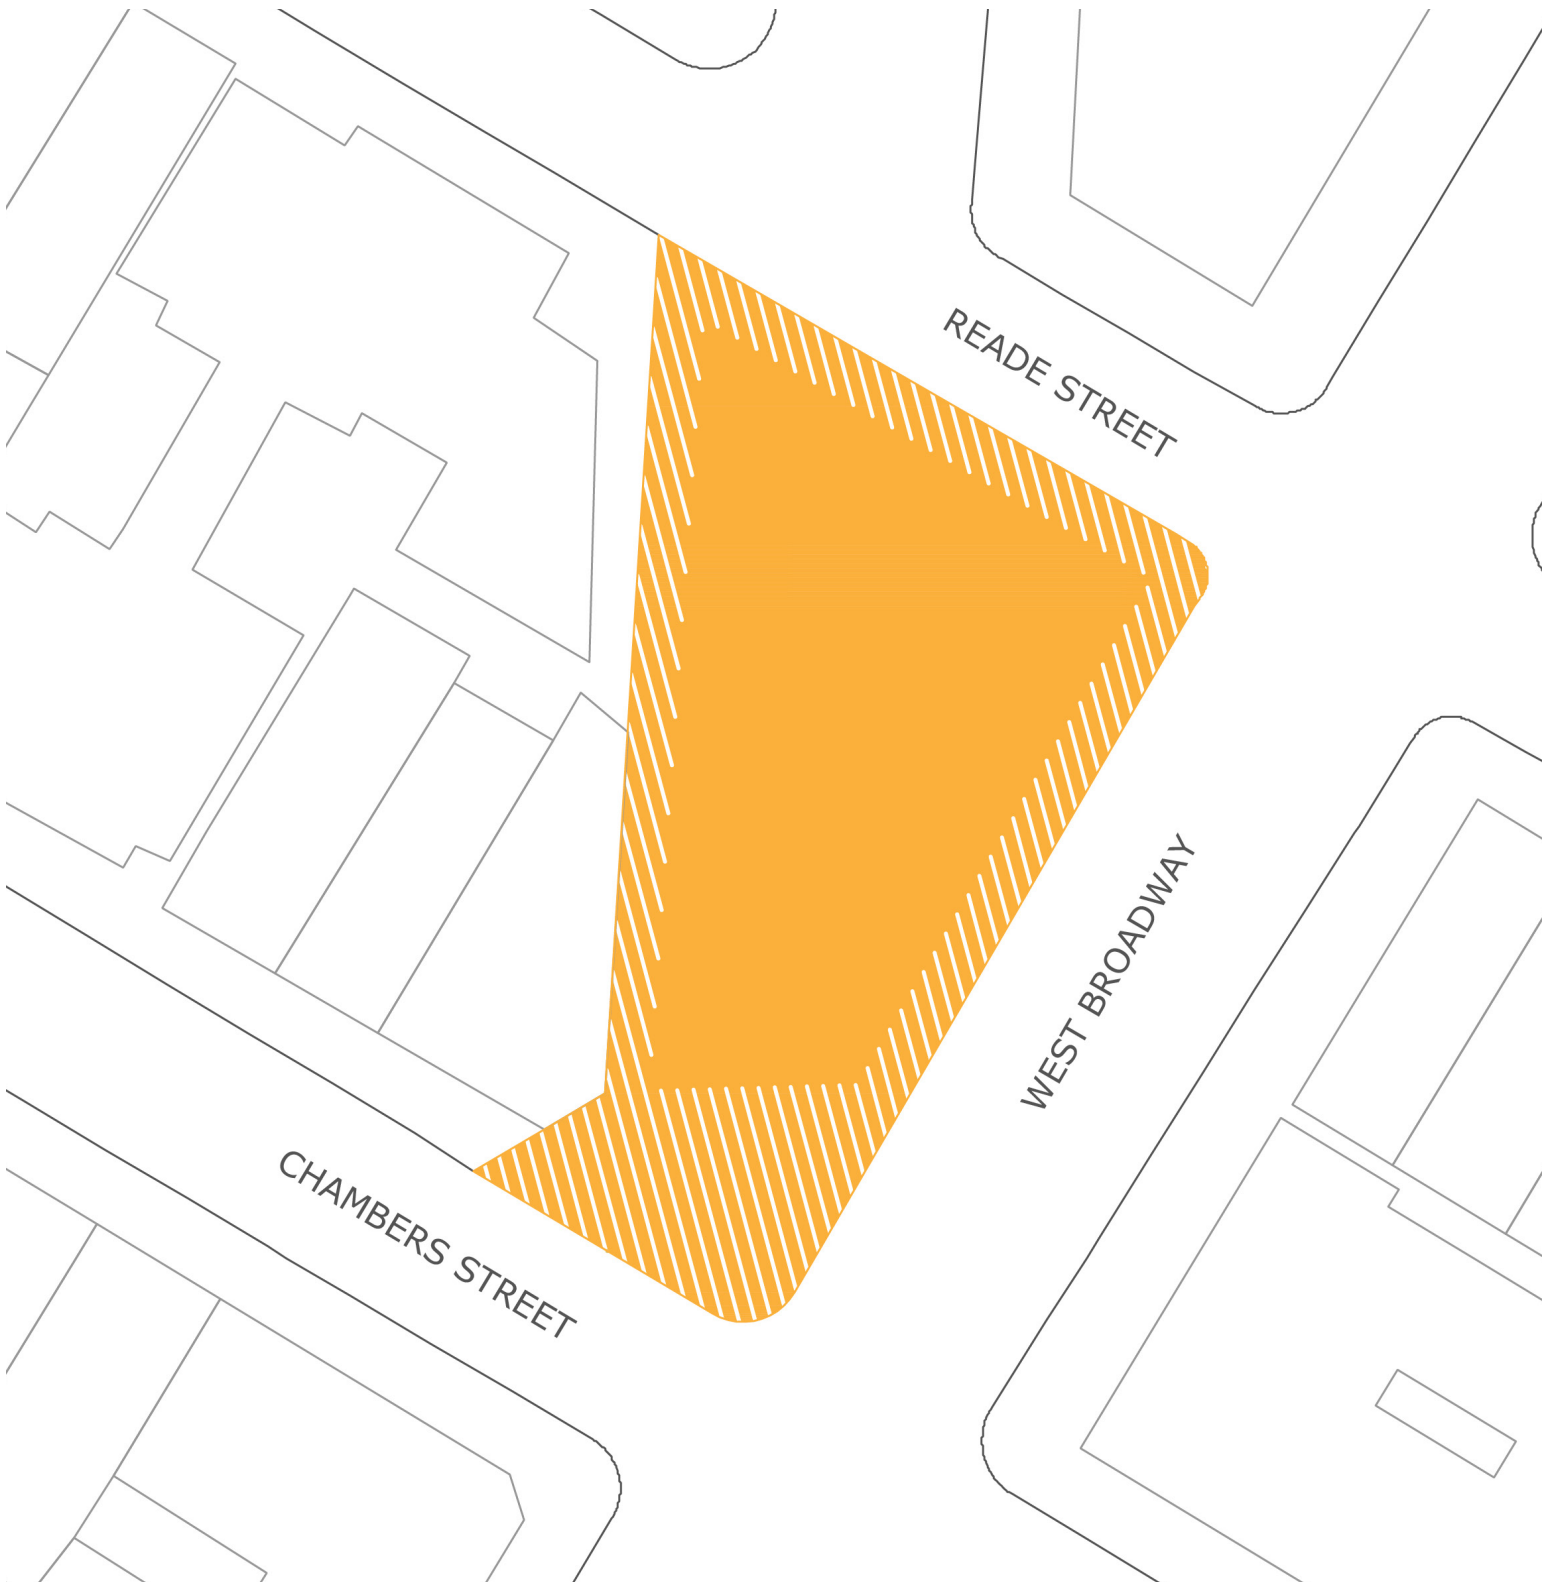

BOGARDUS PLAZA, MANHATTAN

Plaza Partner: Friends of Bogardus Plaza

 Plaza Area is Approx. 15,800 SF

 Pedestrian Clear Path