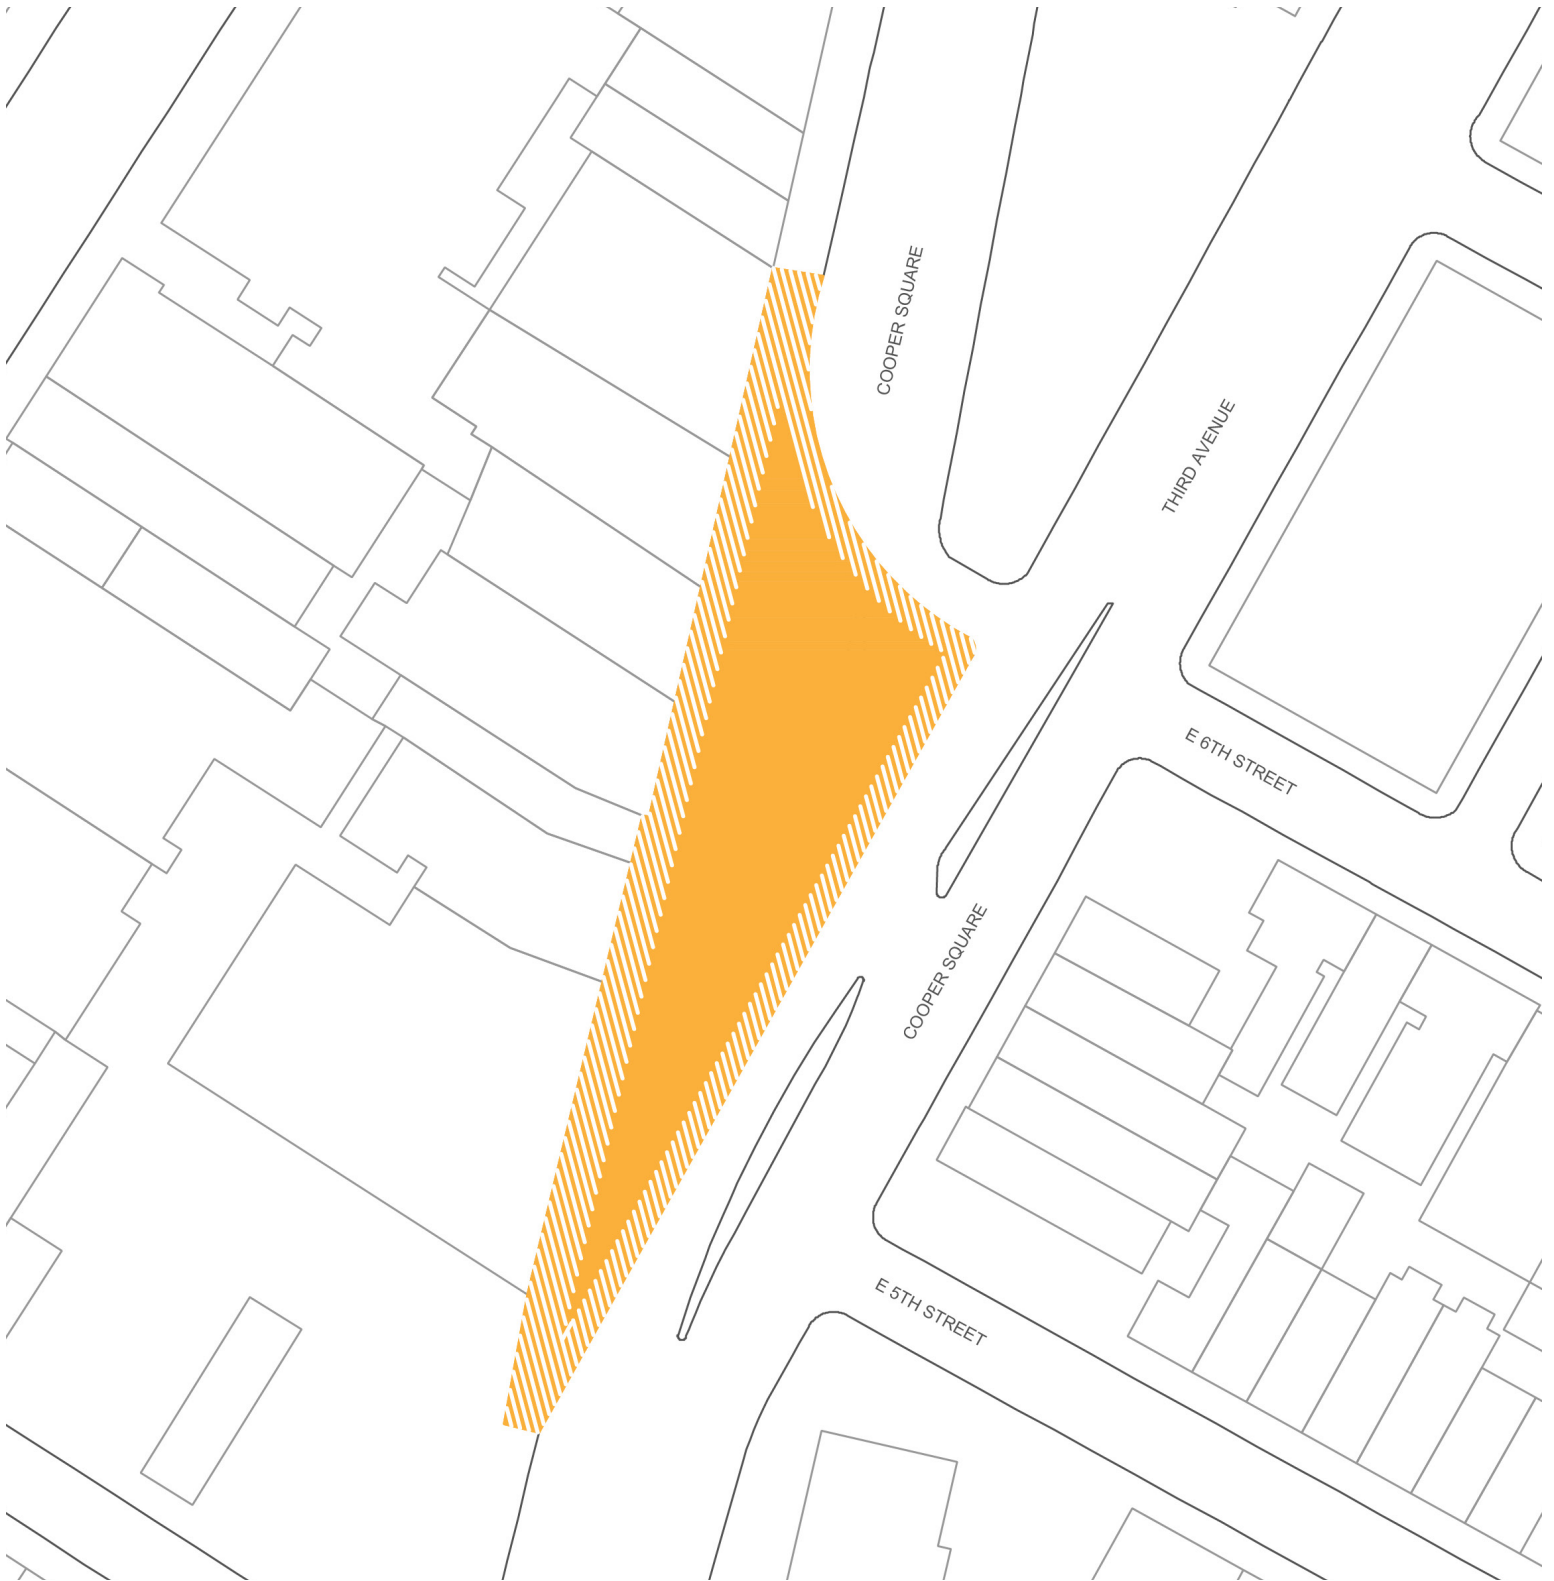

COOPER SQUARE PLAZA, MANHATTAN

Plaza Partner: Grace Church School

 Plaza Area is Approx. 28,500 SF

 Pedestrian Clear Path