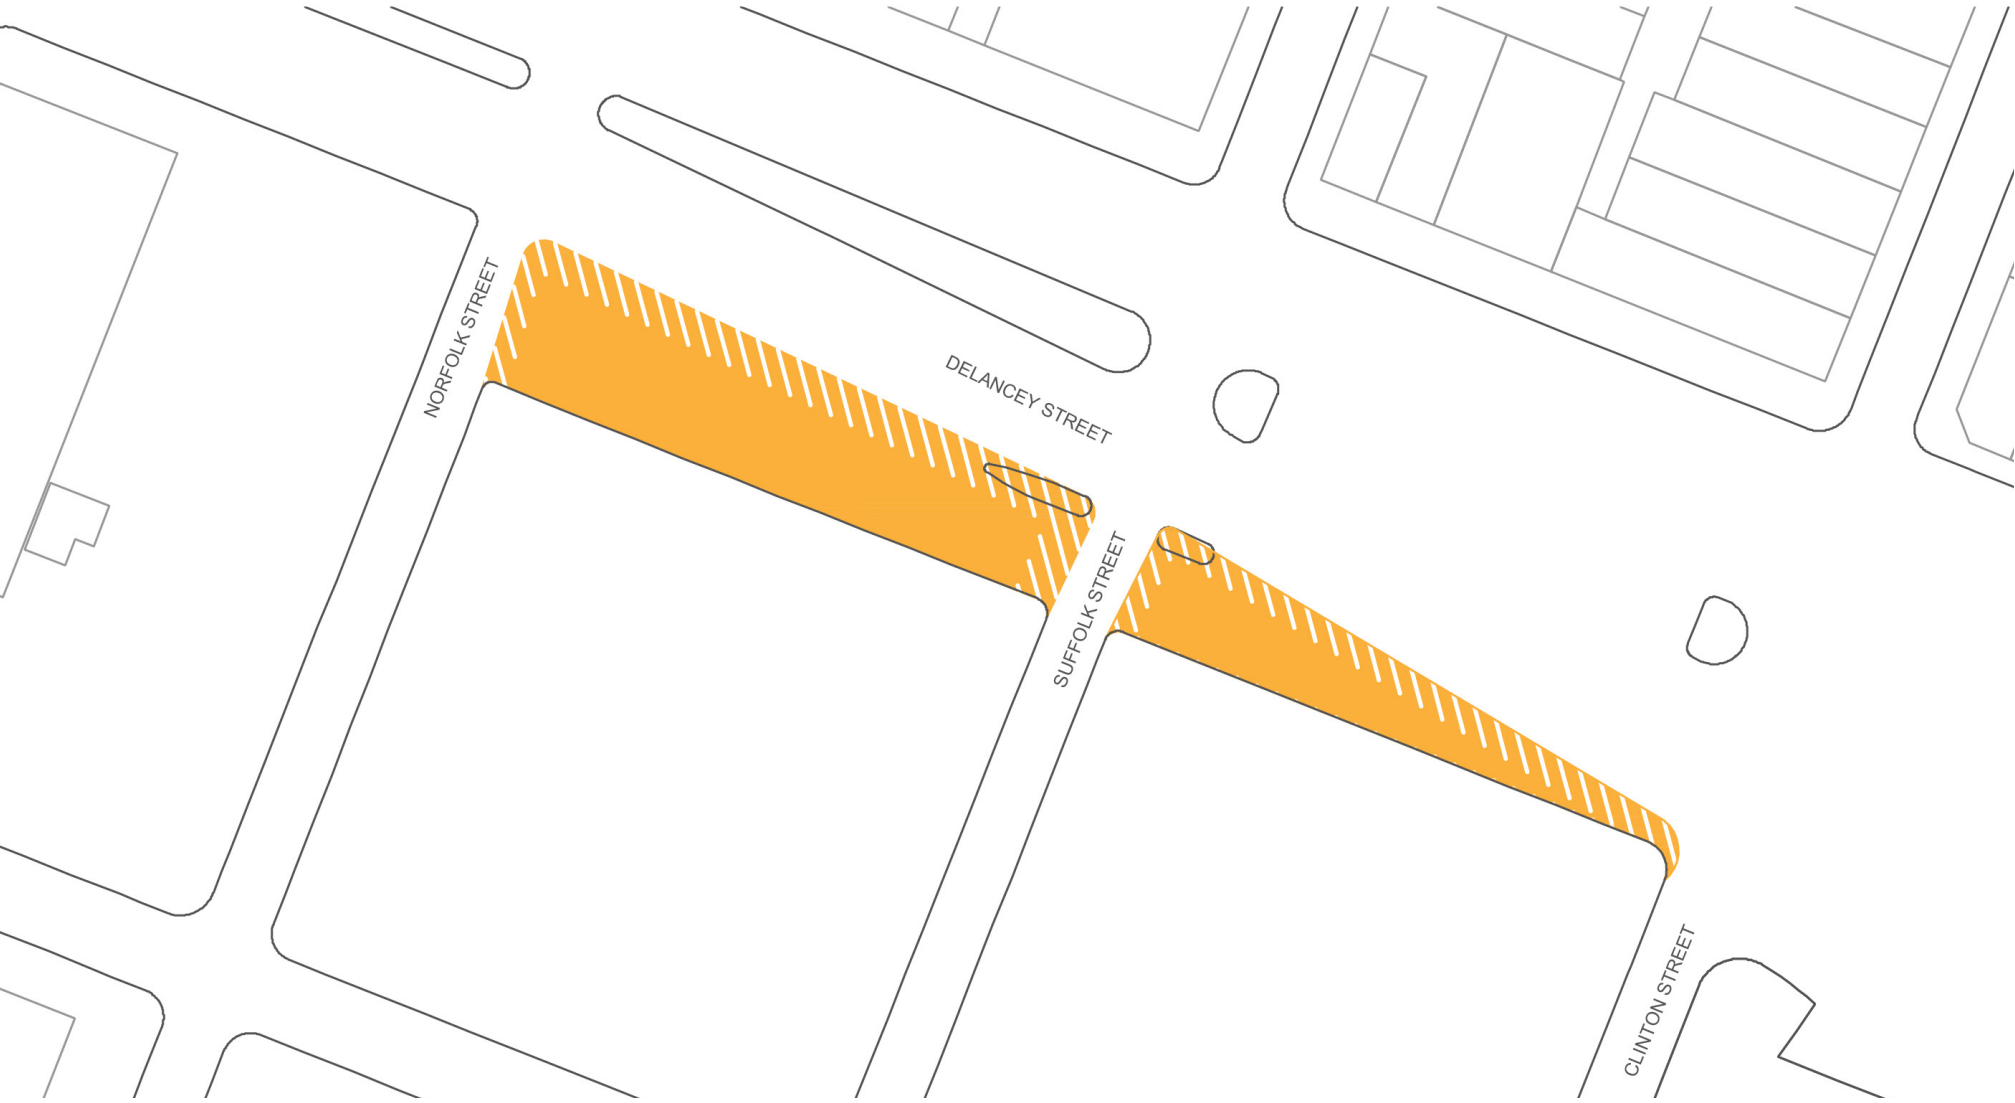

DELANCEY PLAZA, MANHATTAN

Plaza Partner: Lower East Side BID

-  Plaza Area is Approx. 17,200 SF
-  Pedestrian Clear Path