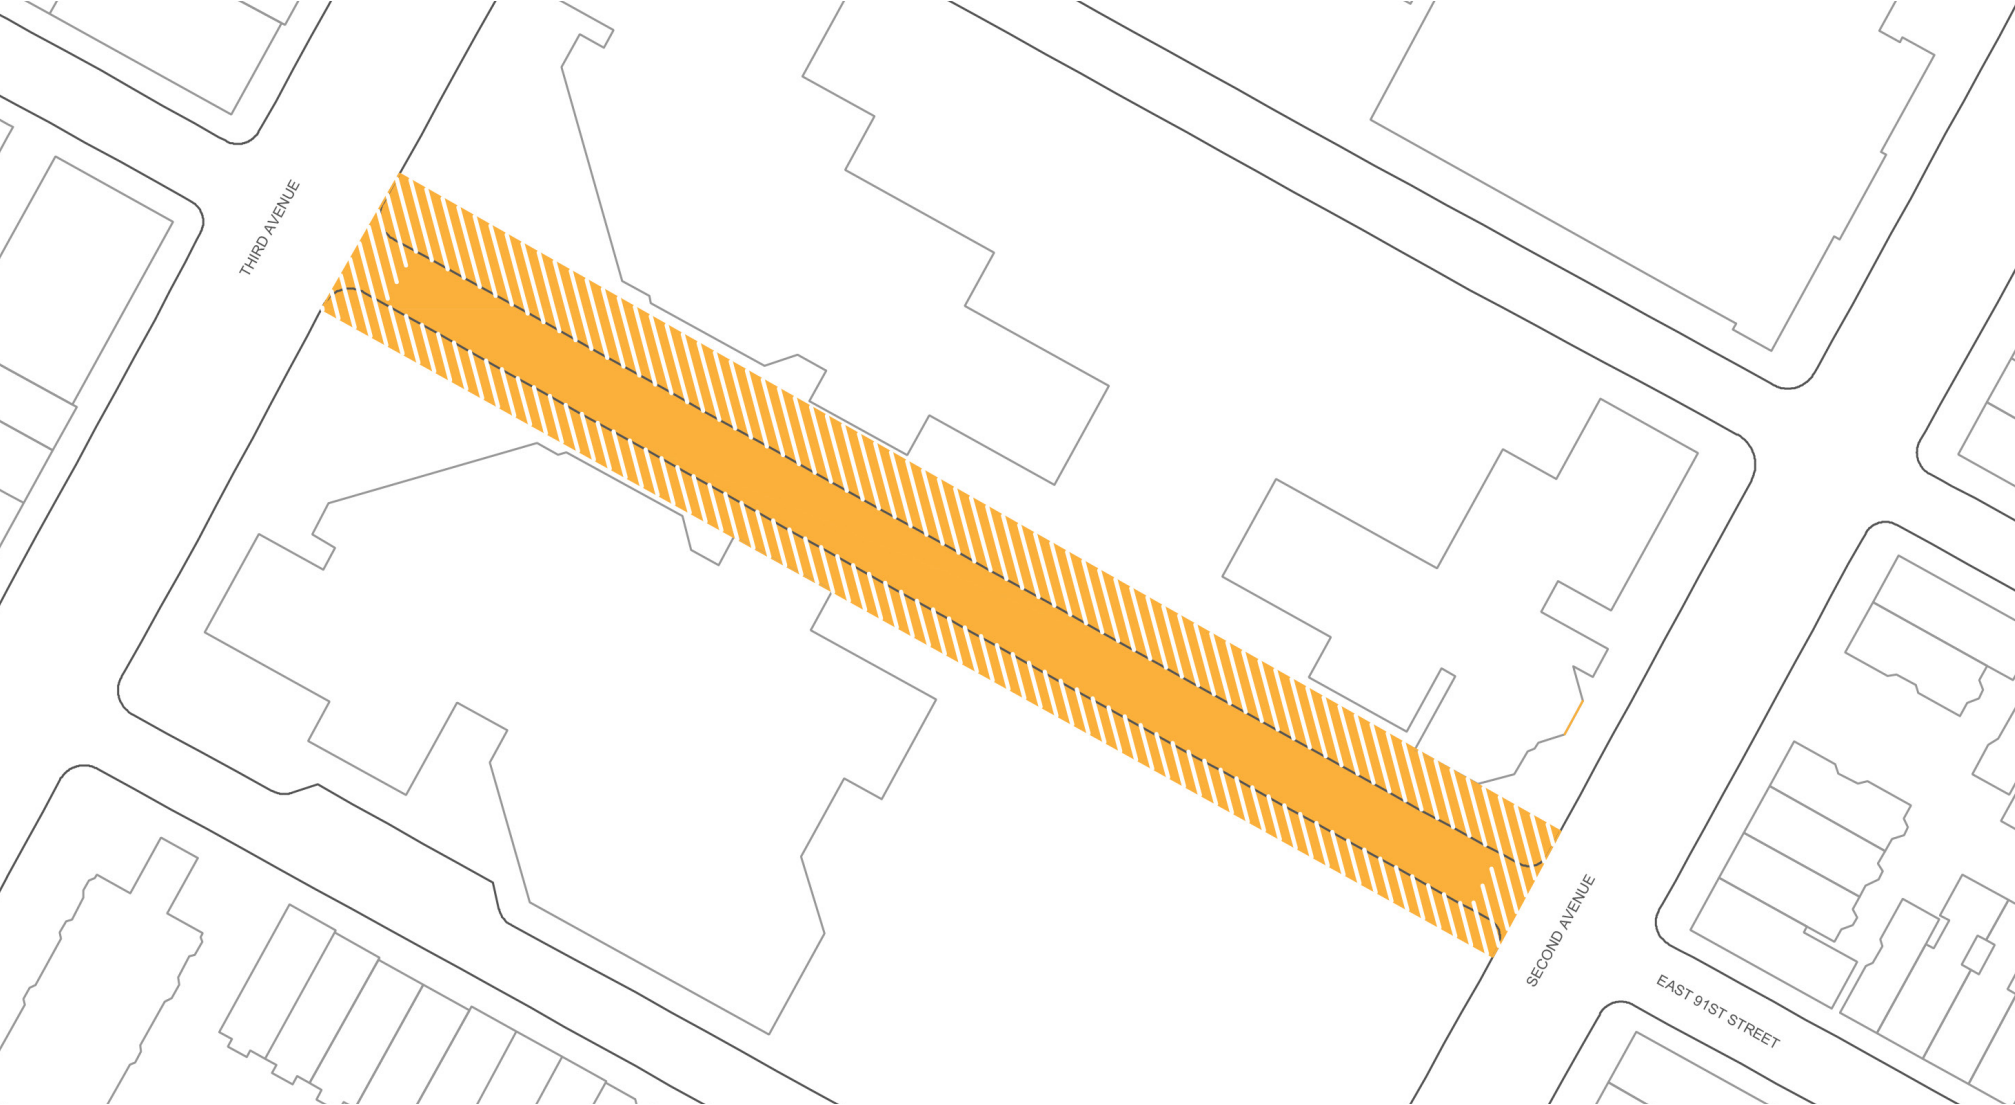

# JAMES CAGNEY PLAZA, MANHATTAN

Plaza Partner: Friends of James Cagney Place

 Plaza Area is Approx. 19,500 SF

 Pedestrian Clear Path