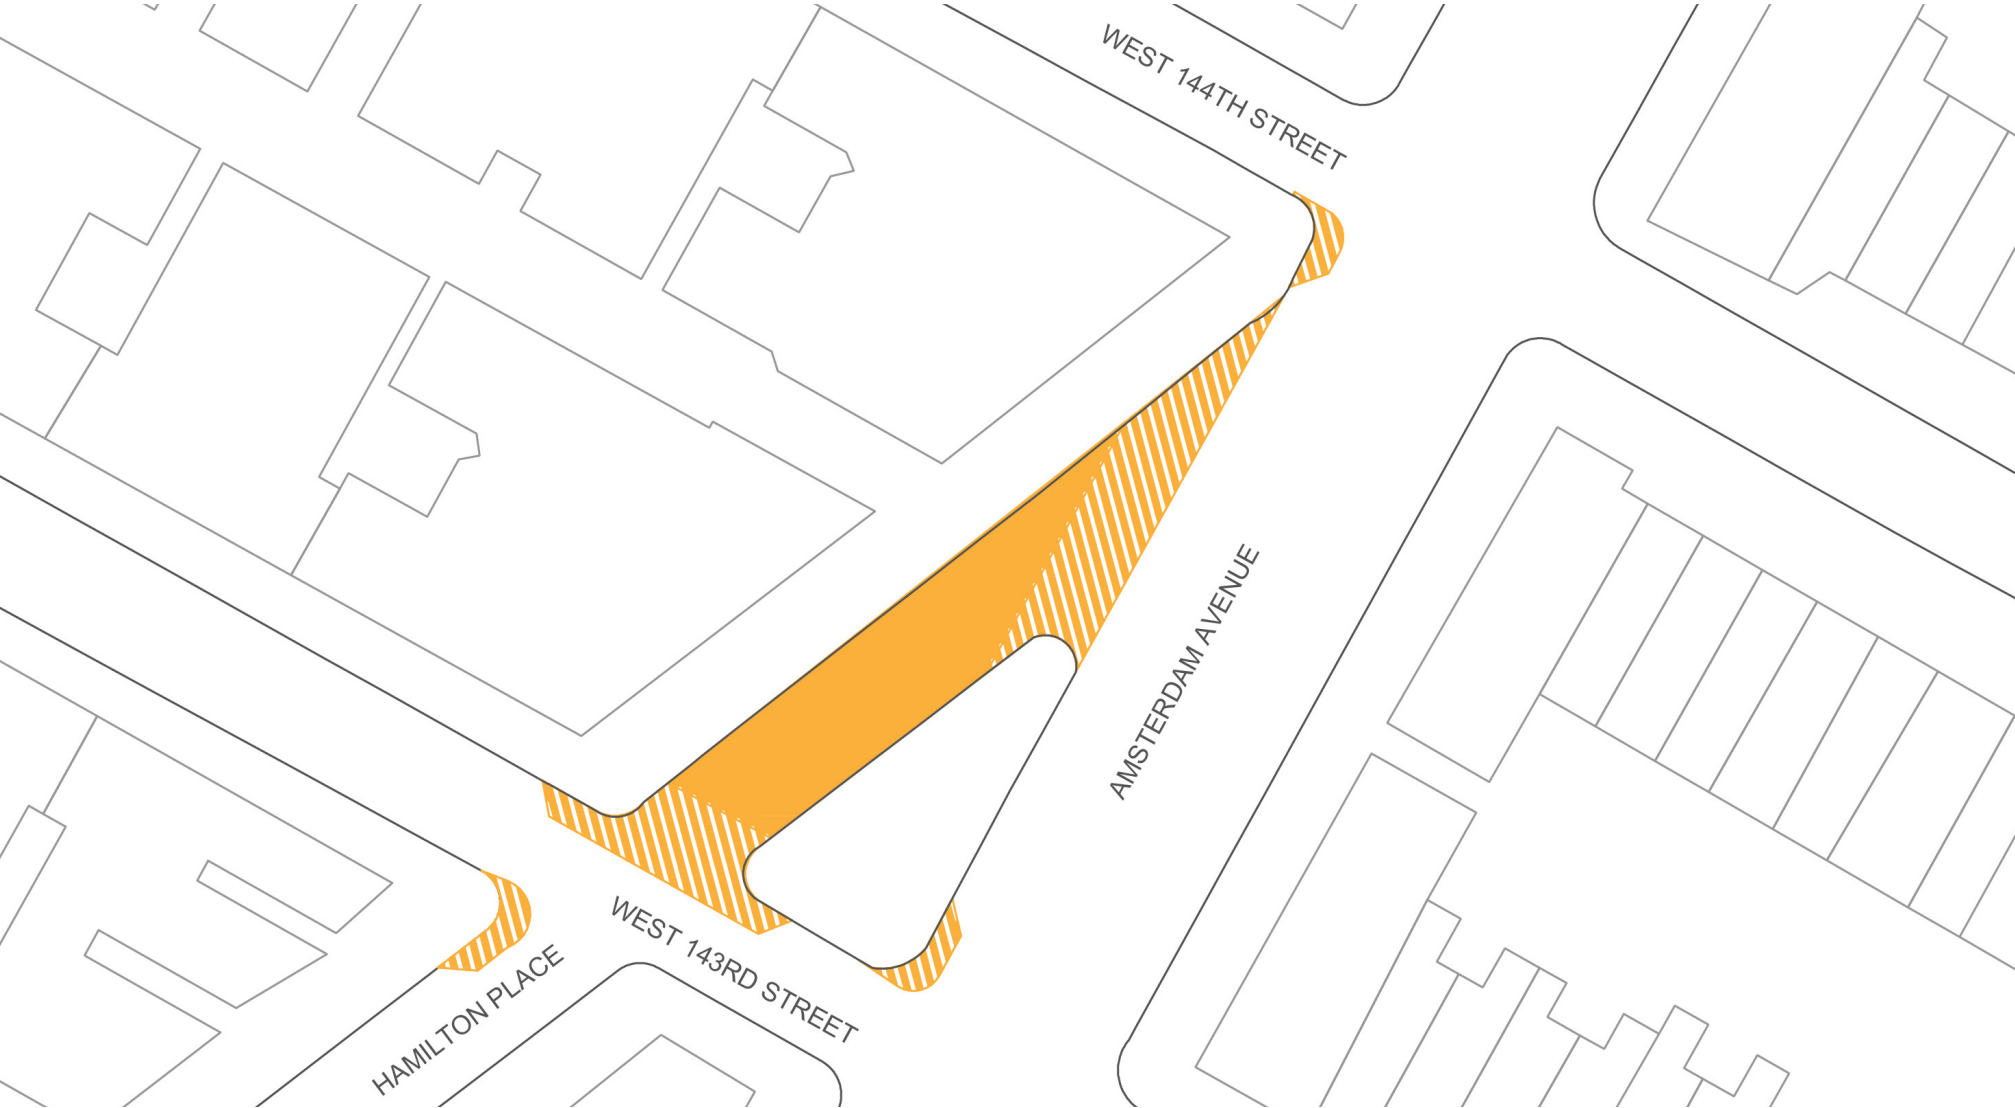

JOHNNY HARTMAN PLAZA, MANHATTAN

Plaza Partner: The Brotherhood Sister Sol

 Plaza Area is Approx. 6,700 SF

 Pedestrian Clear Path