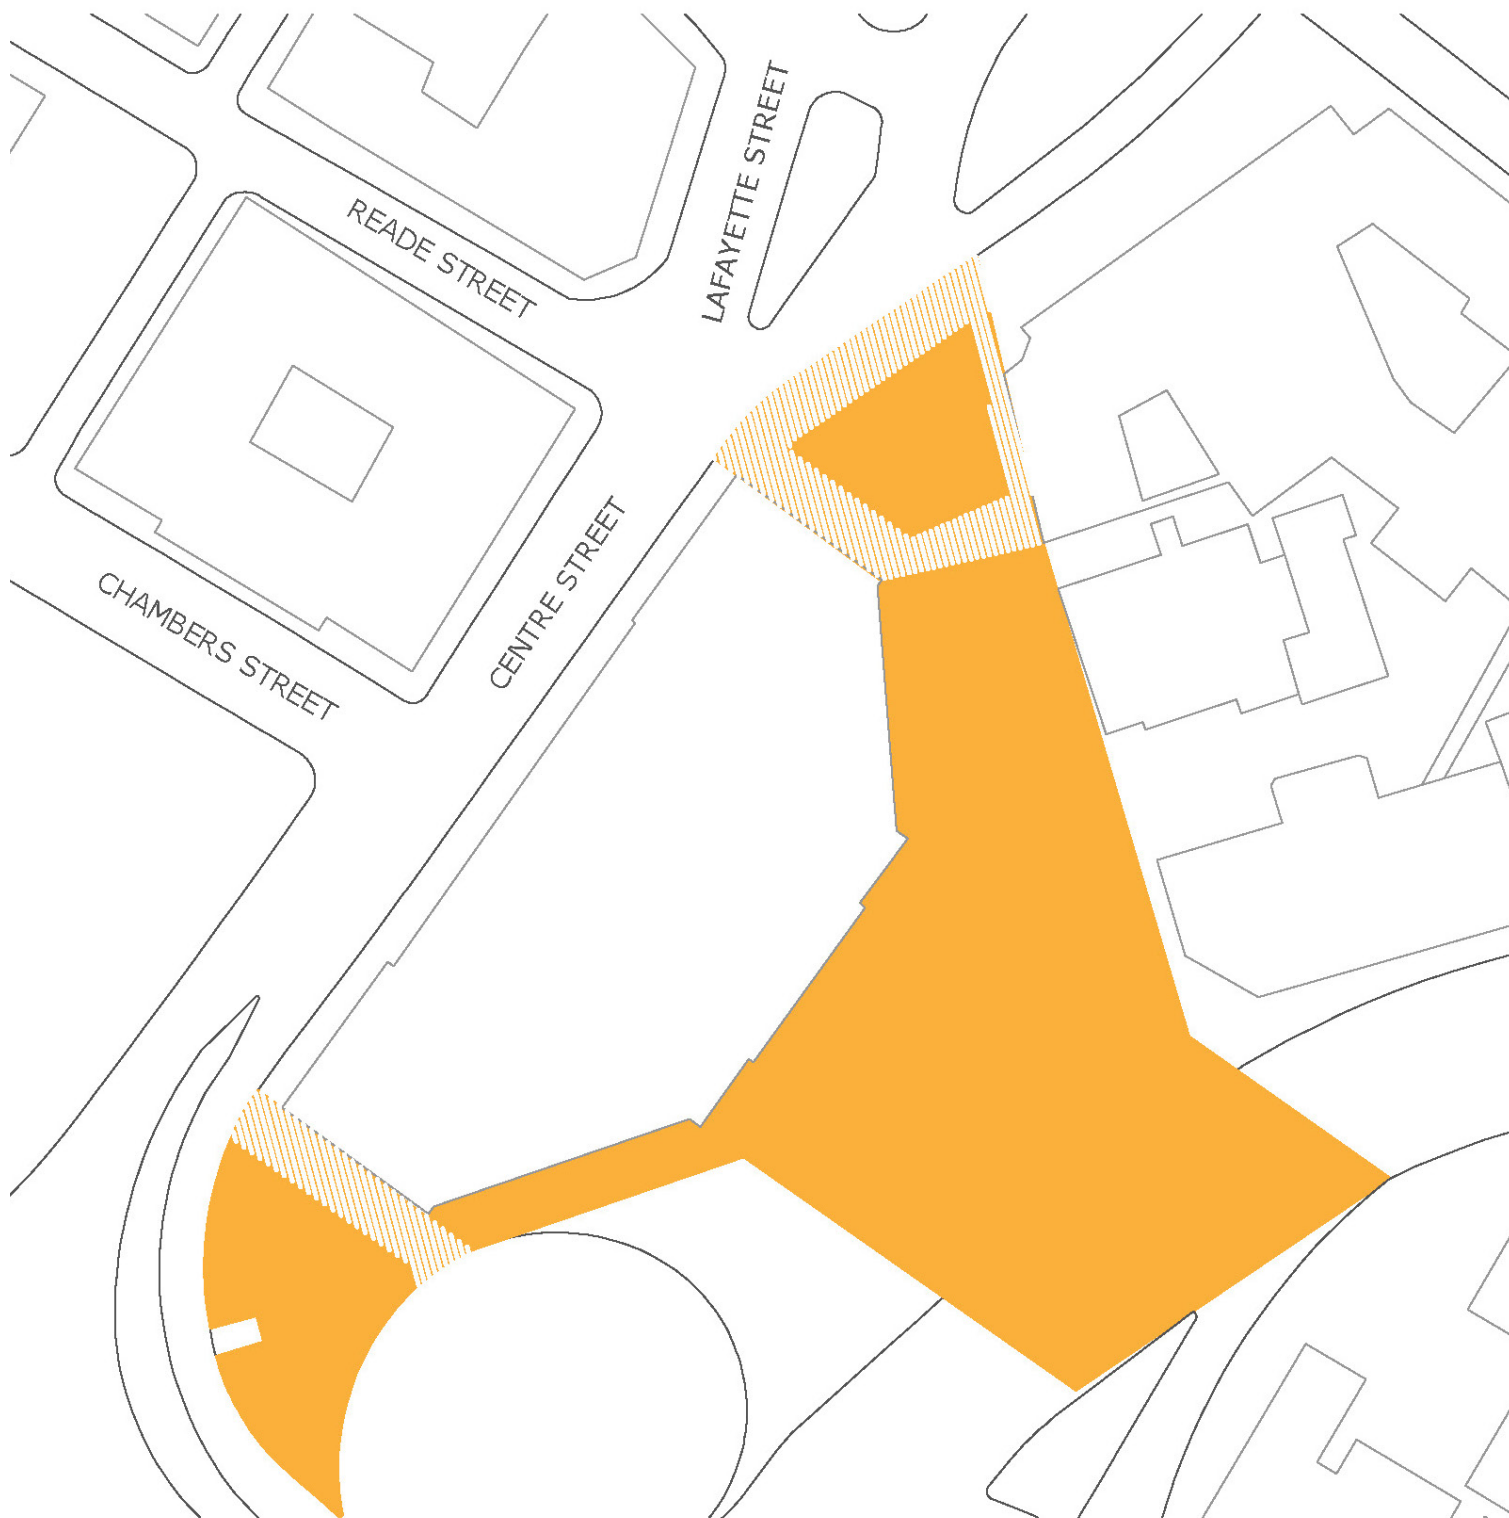

MUNICIPAL PLAZA, MANHATTAN

Plaza Partner: NYC DOT

 Plaza Area is Approx. 99,400 SF

 Pedestrian Clear Path