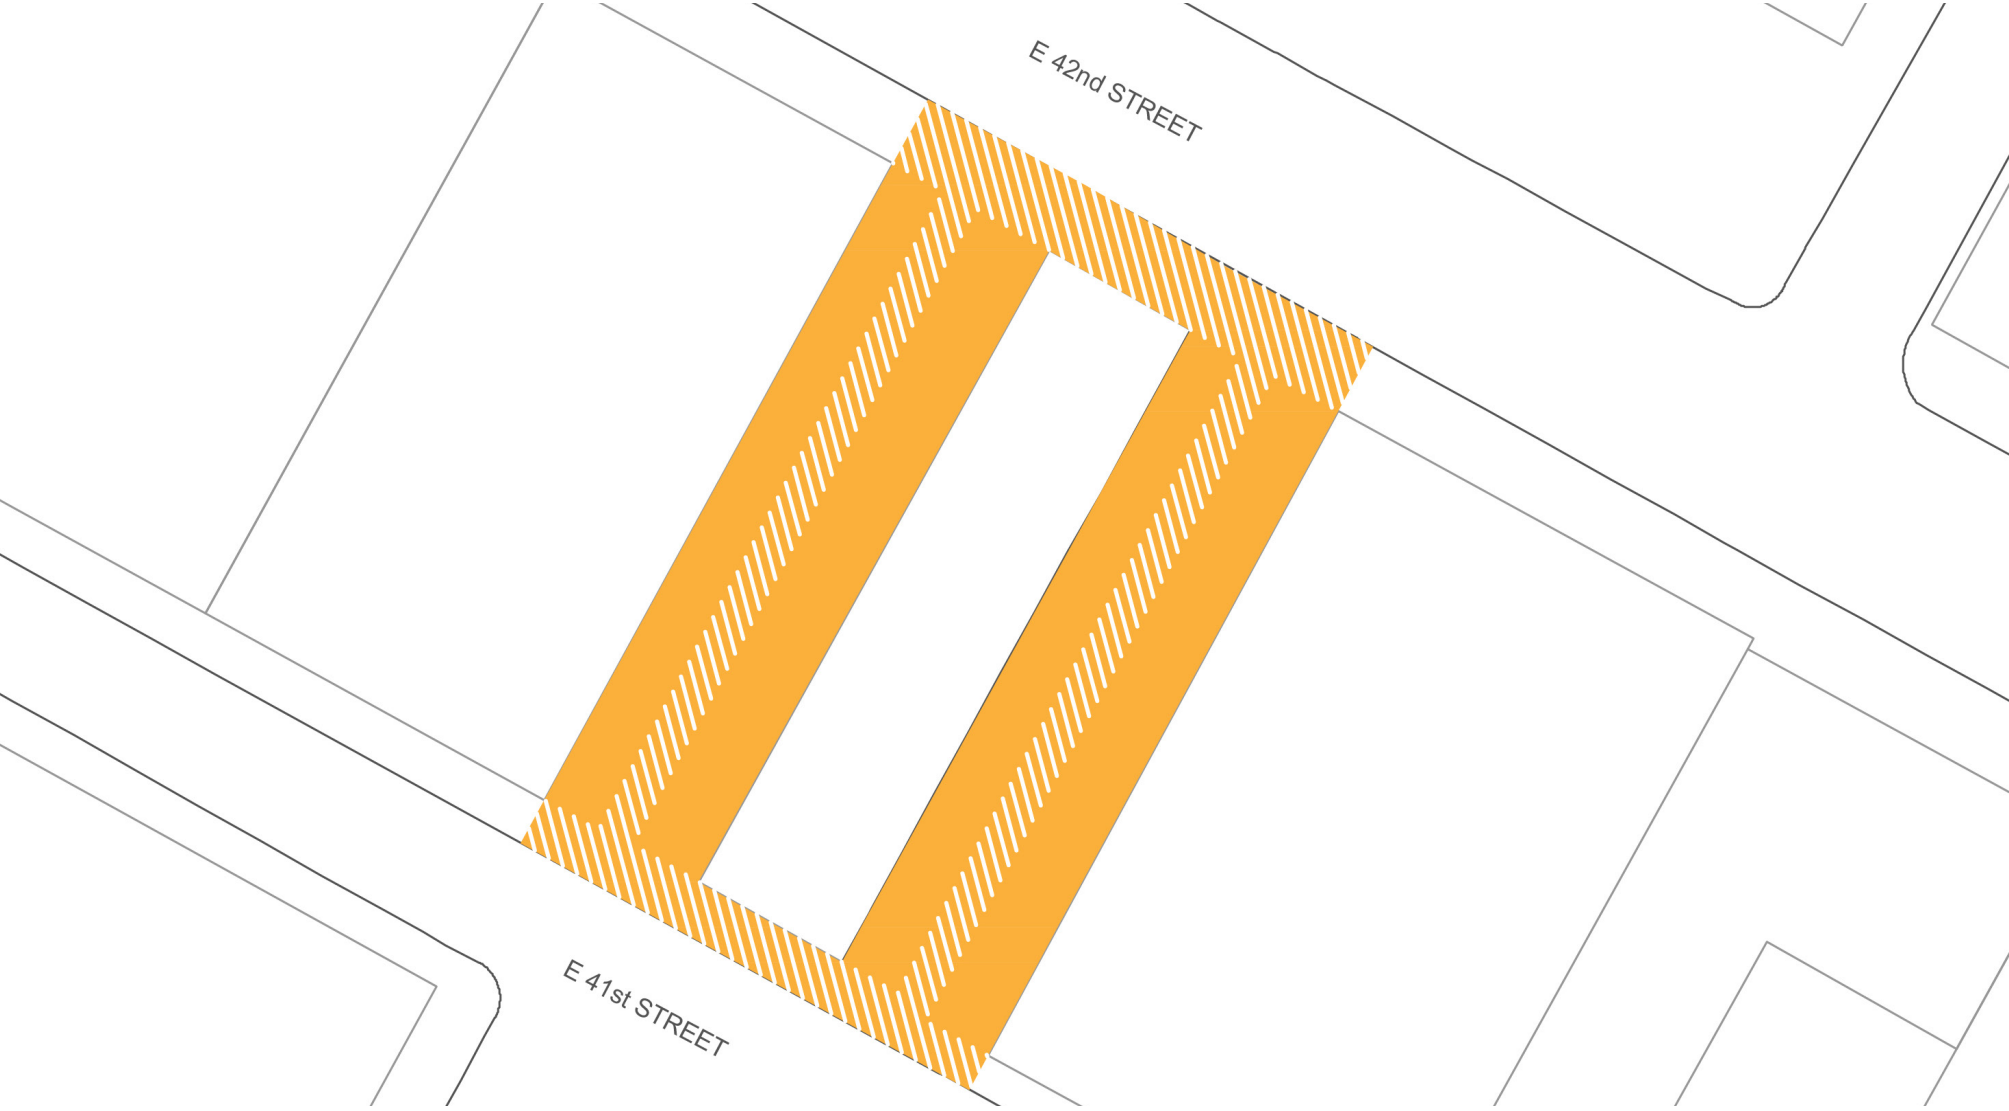

# PERSHING SQUARE PLAZA, MANHATTAN

Plaza Partner: Grand Central Partnership

-  Plaza Area is Approx. 23,300 SF
-  Pedestrian Clear Path