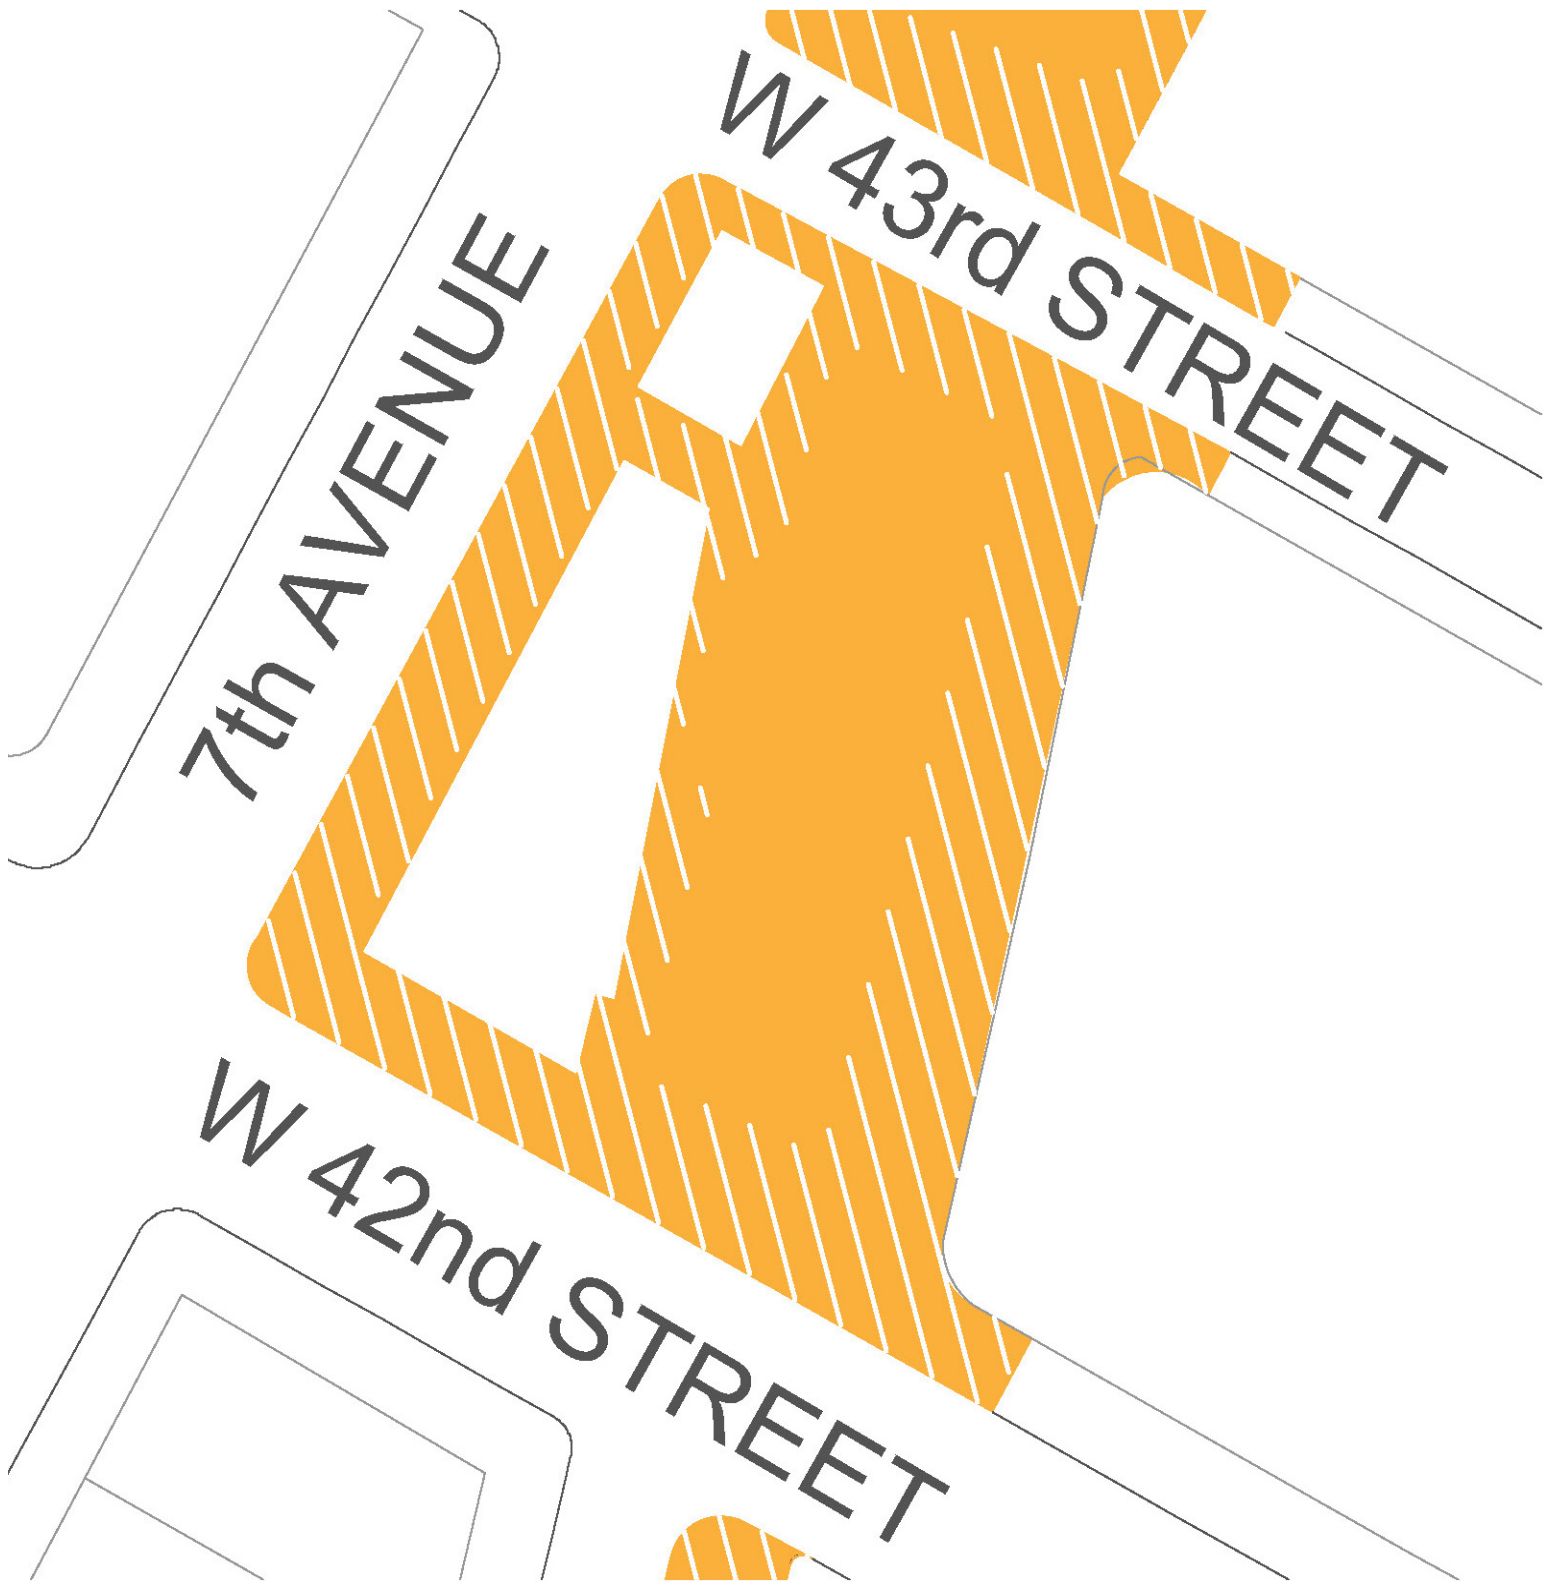

# TIMES SQUARE PLAZA, MANHATTAN

Plaza Partner: Times Square Alliance

 Plaza Area is Approx. 6,050 SF

 Pedestrian Clear Path

# TIMES SQUARE PLAZA, MANHATTAN

Plaza Partner: Times Square Alliance

 Plaza Area is Approx. 30,080 SF

 Pedestrian Clear Path