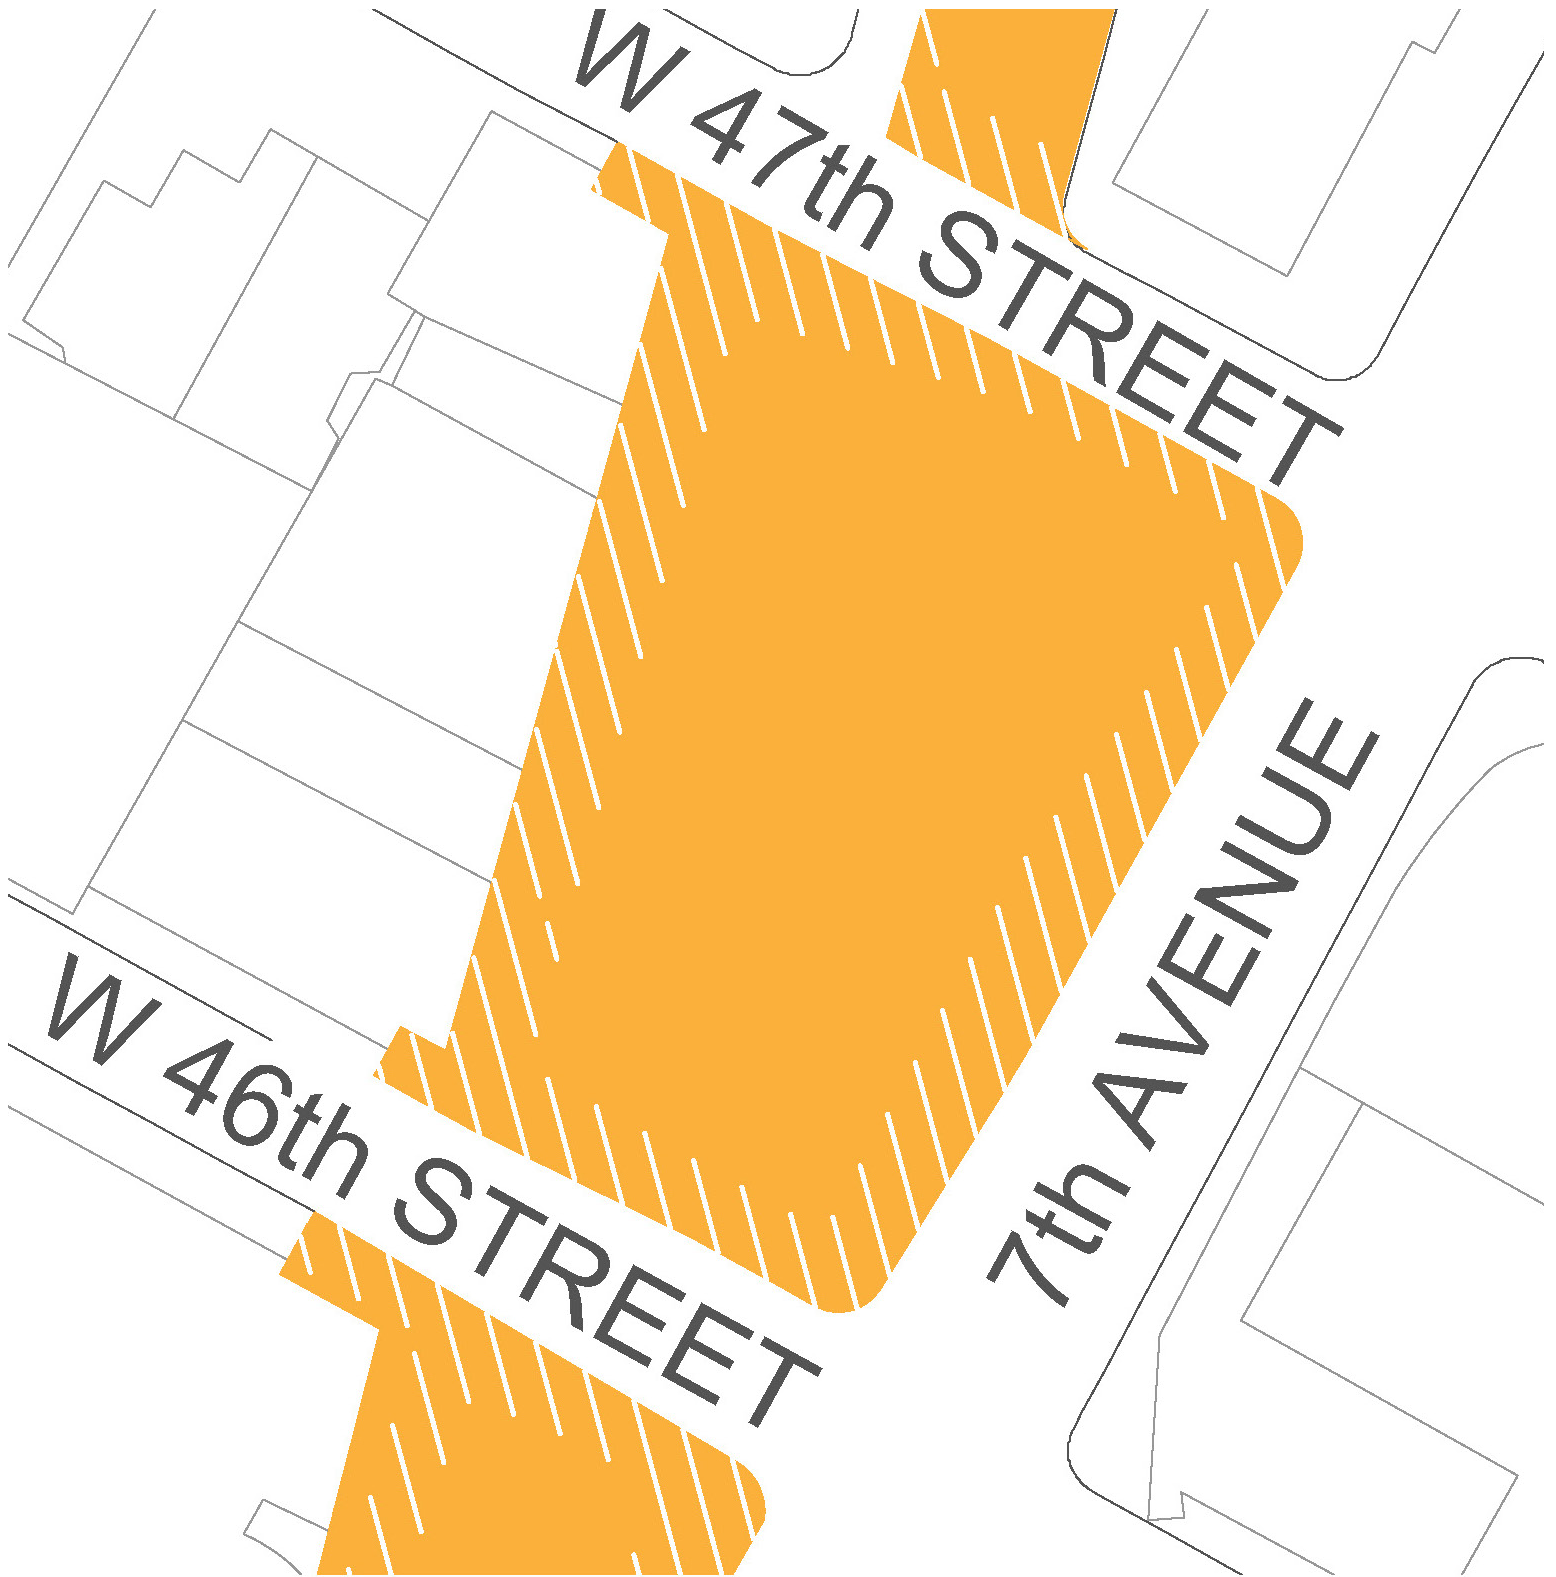

# TIMES SQUARE PLAZA, MANHATTAN

Plaza Partner: Times Square Alliance

 Plaza Area is Approx. 11,410 SF

 Pedestrian Clear Path

# TIMES SQUARE PLAZA, MANHATTAN

Plaza Partner: Times Square Alliance

 Plaza Area is Approx. 16,020 SF

 Pedestrian Clear Path

# TIMES SQUARE PLAZA, MANHATTAN

Plaza Partner: Times Square Alliance

 Plaza Area is Approx. 32,670 SF

 Pedestrian Clear Path

# TIMES SQUARE PLAZA, MANHATTAN

Plaza Partner: Times Square Alliance

 Plaza Area is Approx. 10,180 SF

 Pedestrian Clear Path