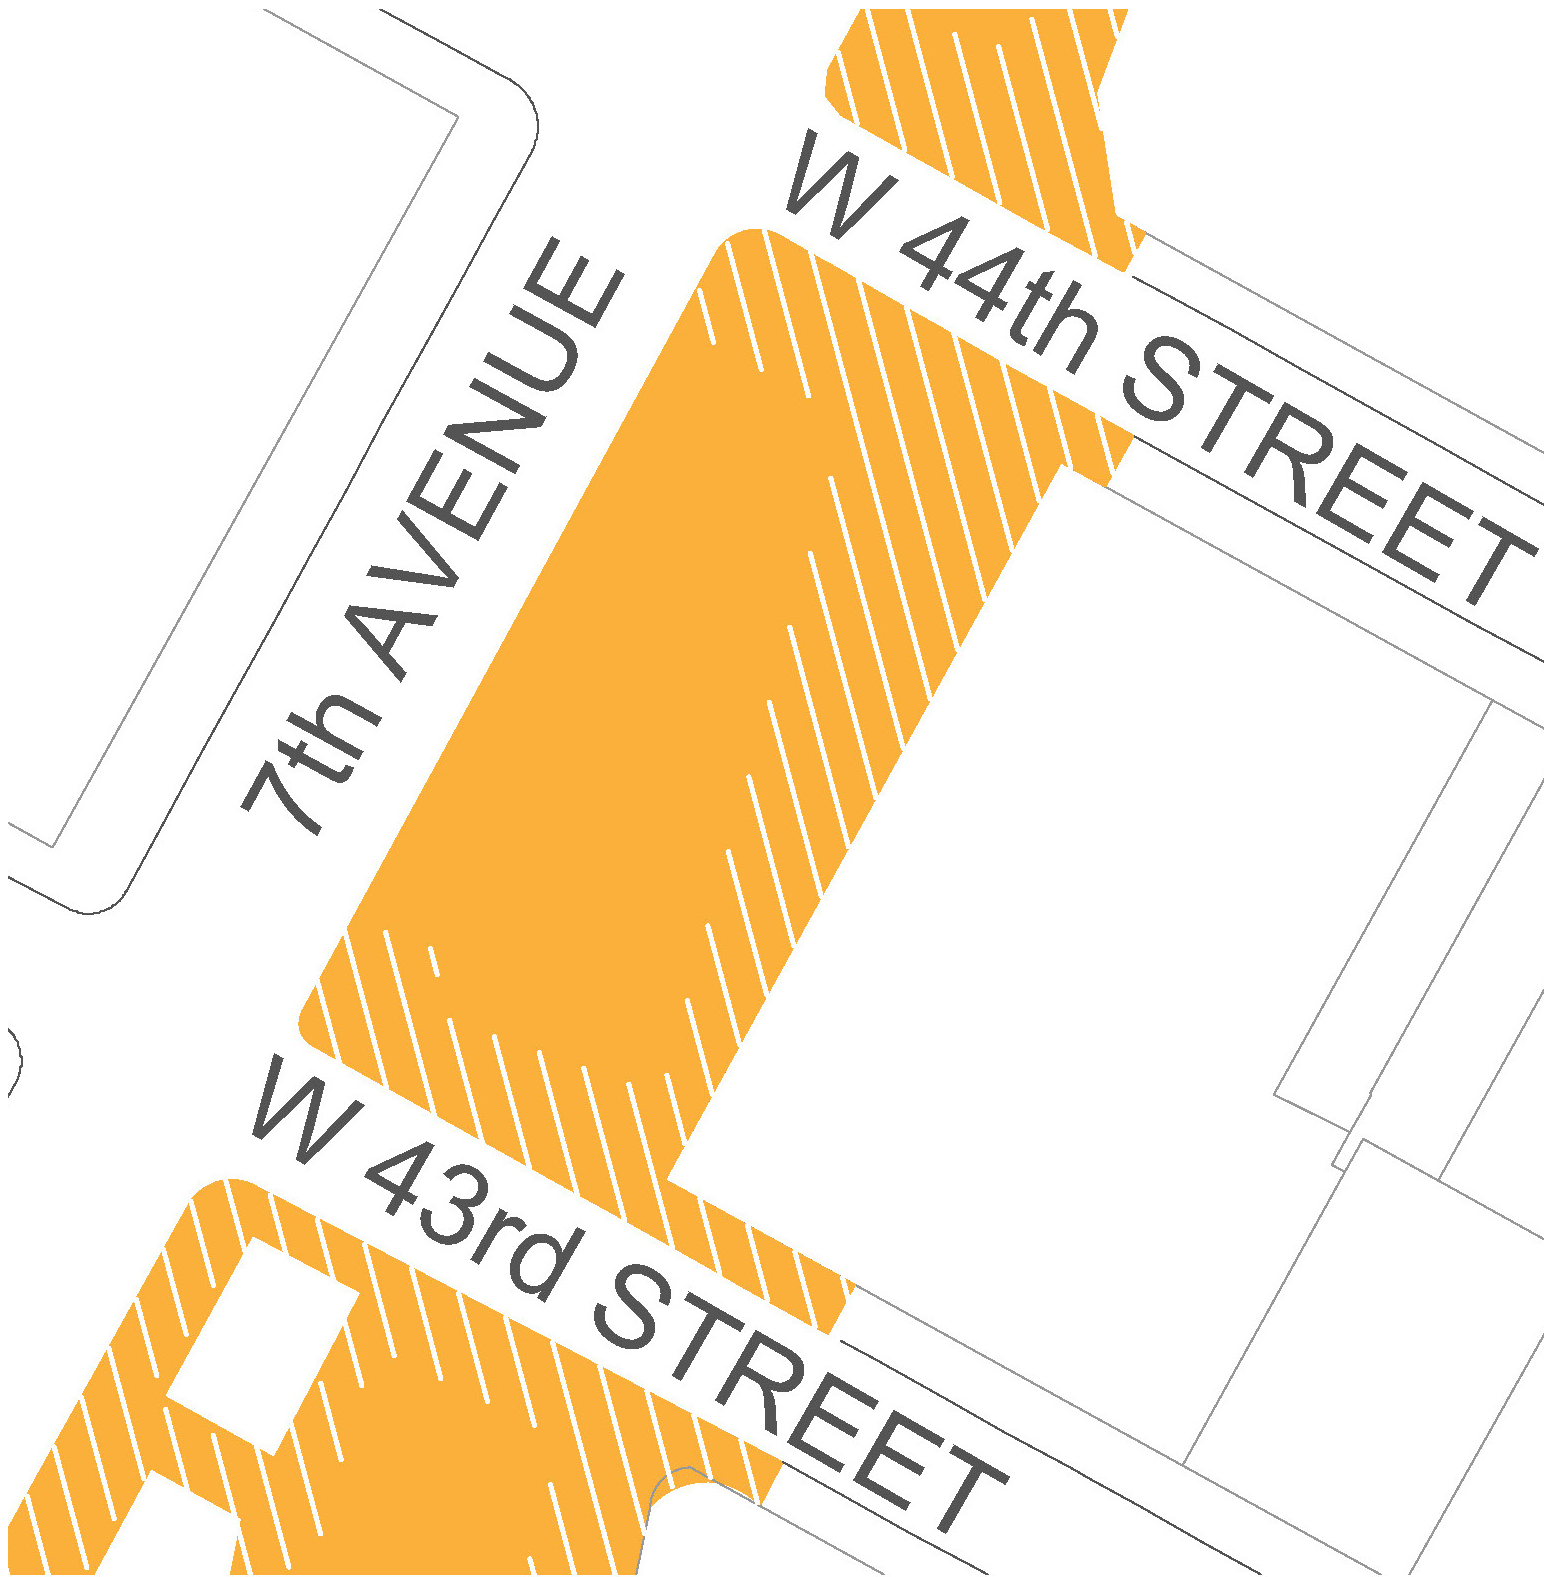

# TIMES SQUARE PLAZA, MANHATTAN

Plaza Partner: Times Square Alliance

 Plaza Area is Approx. 30,080 SF

 Pedestrian Clear Path

# TIMES SQUARE PLAZA, MANHATTAN

Plaza Partner: Times Square Alliance

 Plaza Area is Approx. 23,020 SF

 Pedestrian Clear Path