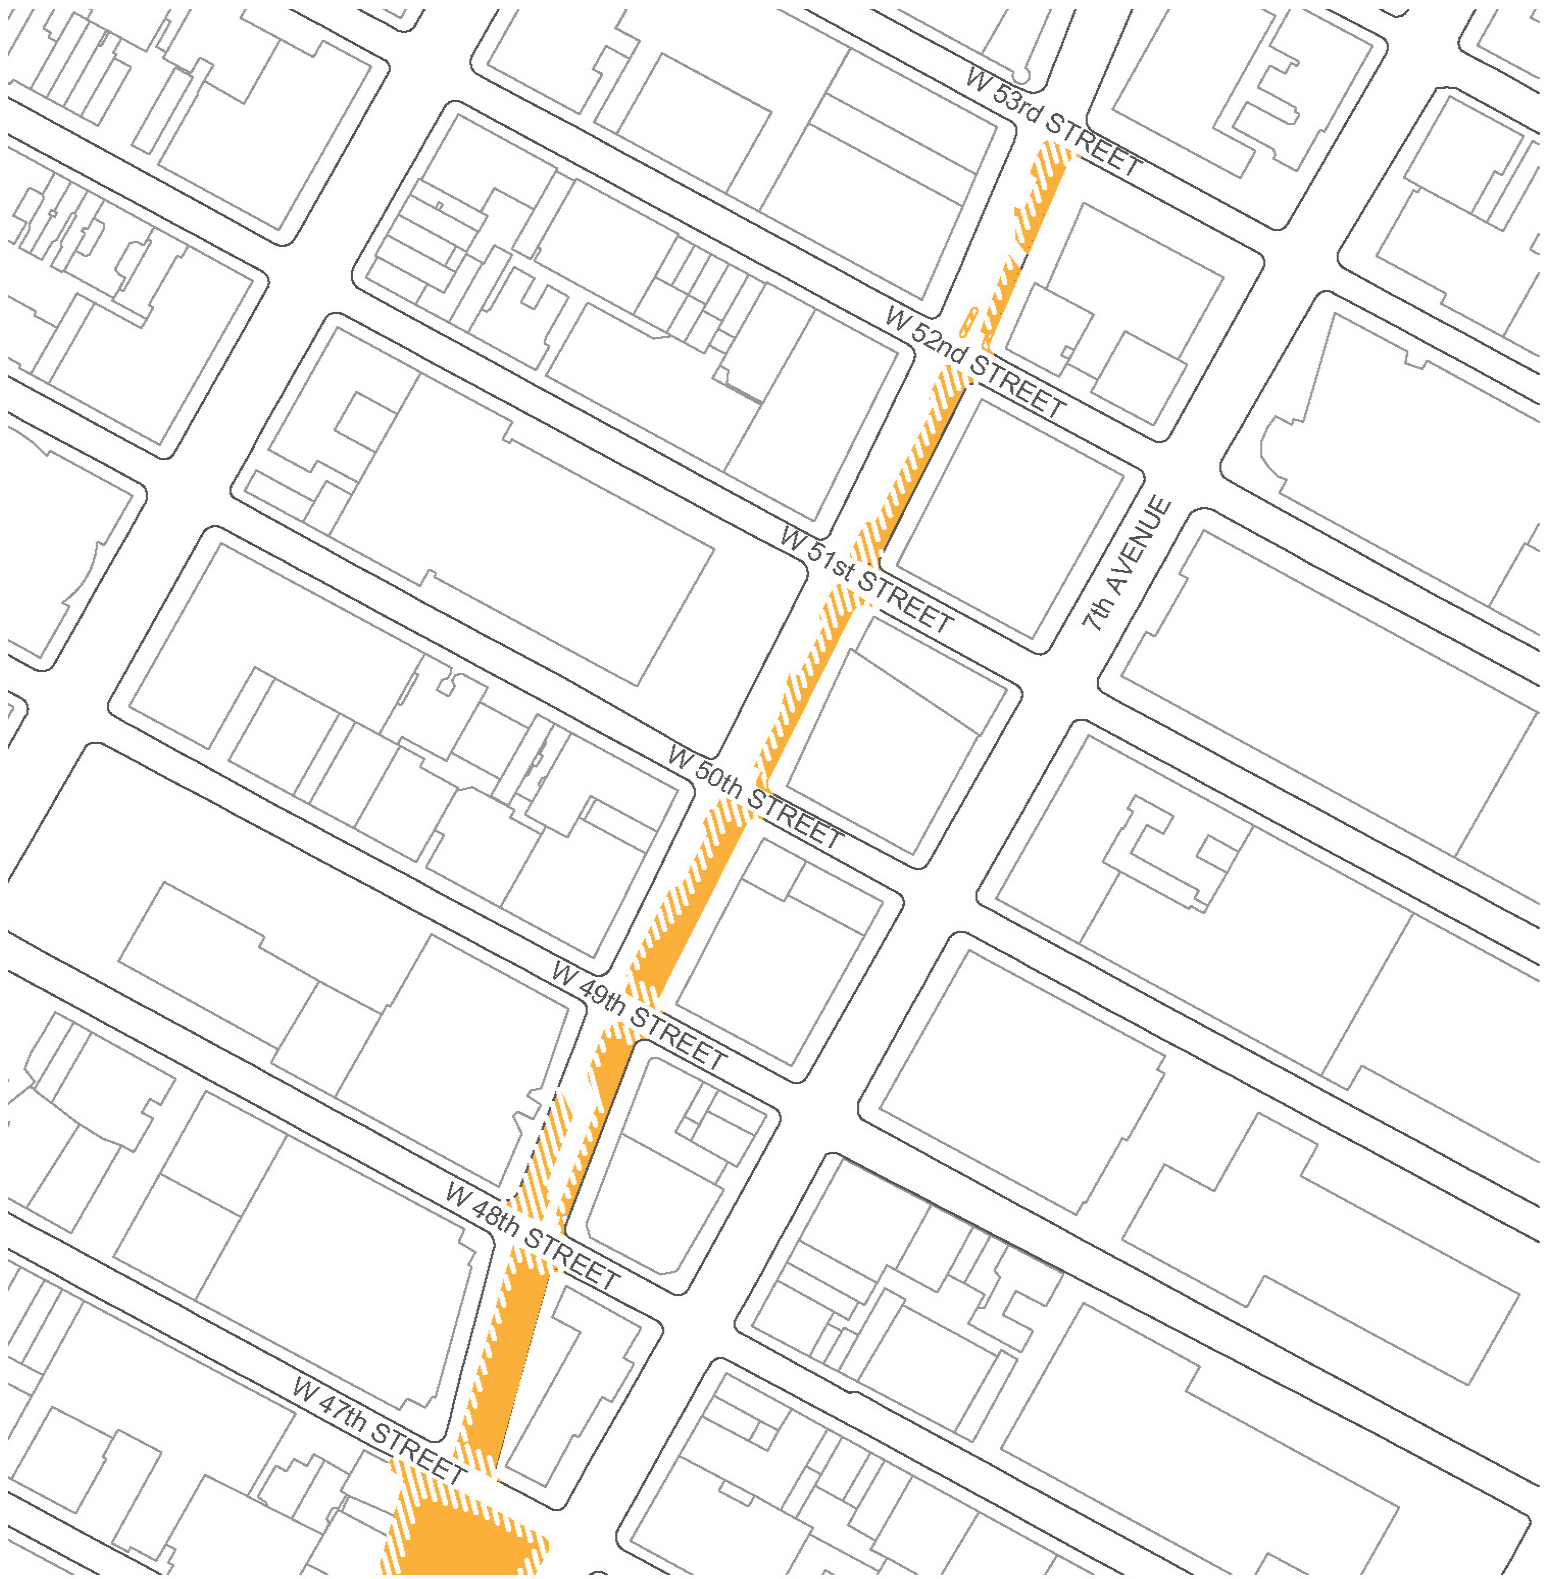

# TIMES SQUARE PLAZA, MANHATTAN

Plaza Partner: Times Square Alliance

 Plaza Area is Approx. 160,130 SF

 Pedestrian Clear Path

# TIMES SQUARE PLAZA, MANHATTAN

Plaza Partner: Times Square Alliance

 Plaza Area is Approx. 6,050 SF

 Pedestrian Clear Path