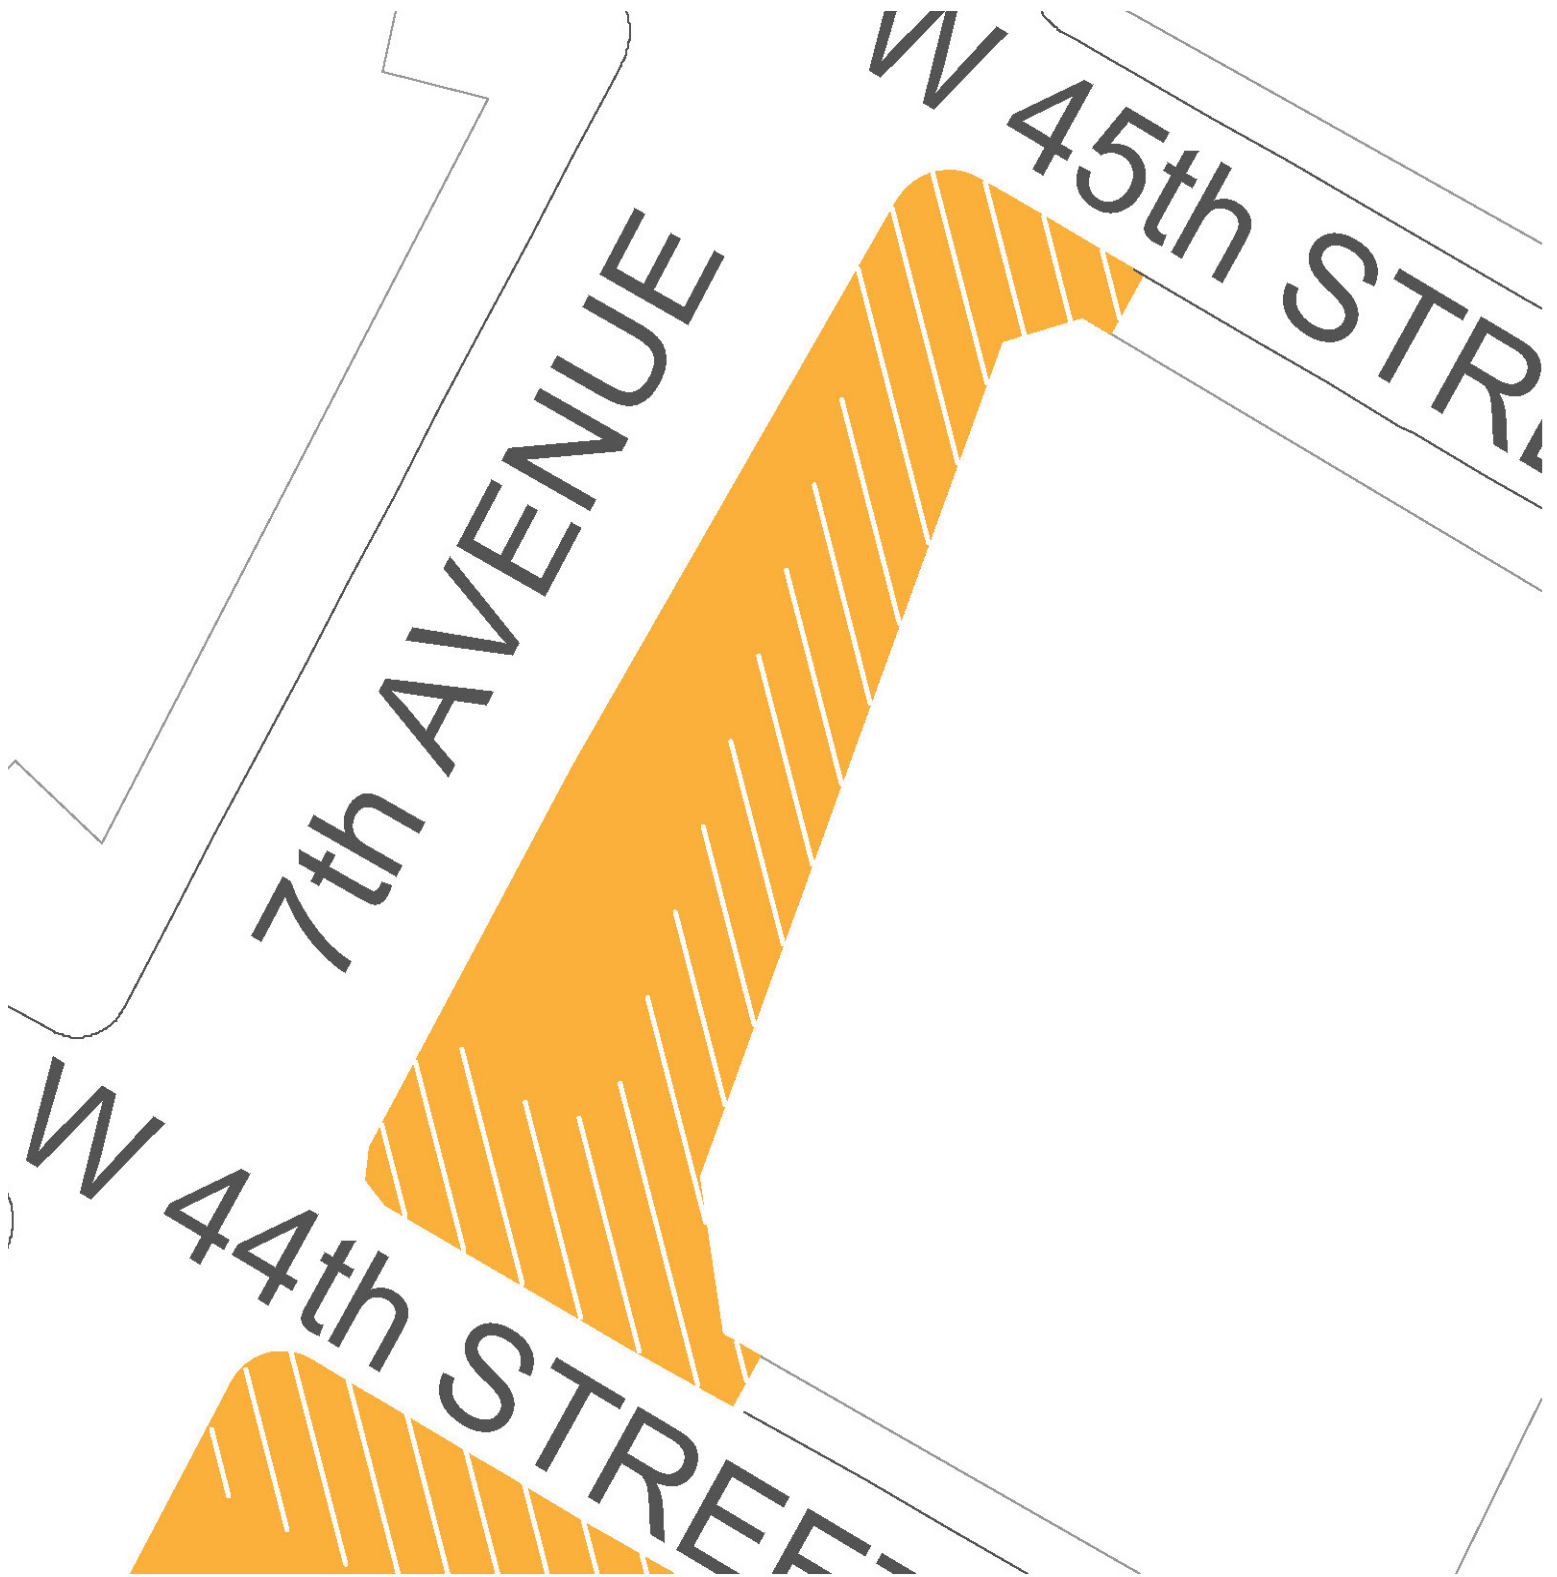

# TIMES SQUARE PLAZA, MANHATTAN

Plaza Partner: Times Square Alliance

 Plaza Area is Approx. 23,020 SF

 Pedestrian Clear Path

# TIMES SQUARE PLAZA, MANHATTAN

Plaza Partner: Times Square Alliance

 Plaza Area is Approx. 11,410 SF

 Pedestrian Clear Path