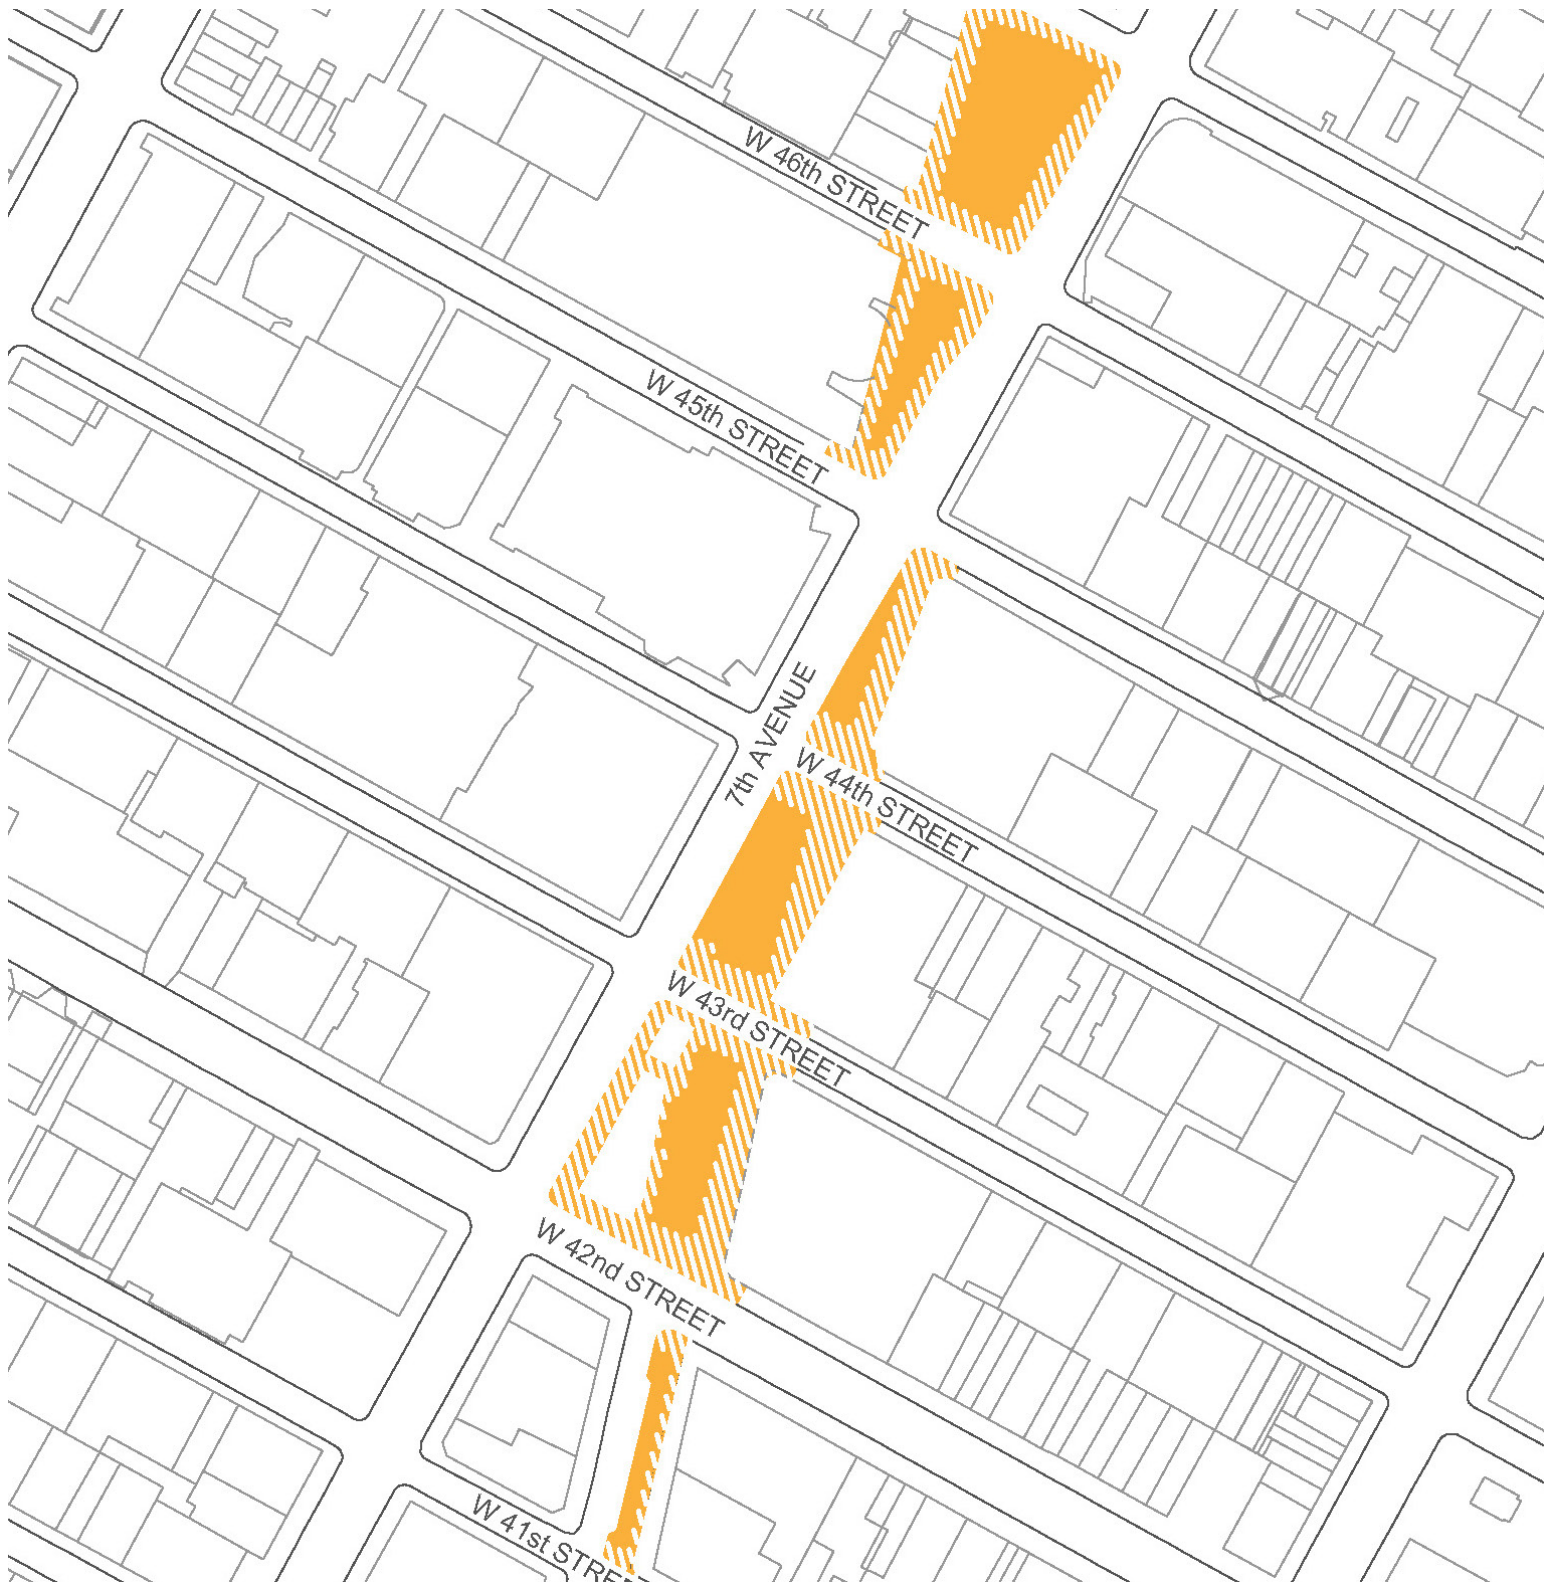

# TIMES SQUARE PLAZA, MANHATTAN

Plaza Partner: Times Square Alliance

 Plaza Area is Approx. 160,130 SF

 Pedestrian Clear Path

# TIMES SQUARE PLAZA, MANHATTAN

Plaza Partner: Times Square Alliance

 Plaza Area is Approx. 6,050 SF

 Pedestrian Clear Path

# TIMES SQUARE PLAZA, MANHATTAN

Plaza Partner: Times Square Alliance

 Plaza Area is Approx. 30,080 SF

 Pedestrian Clear Path