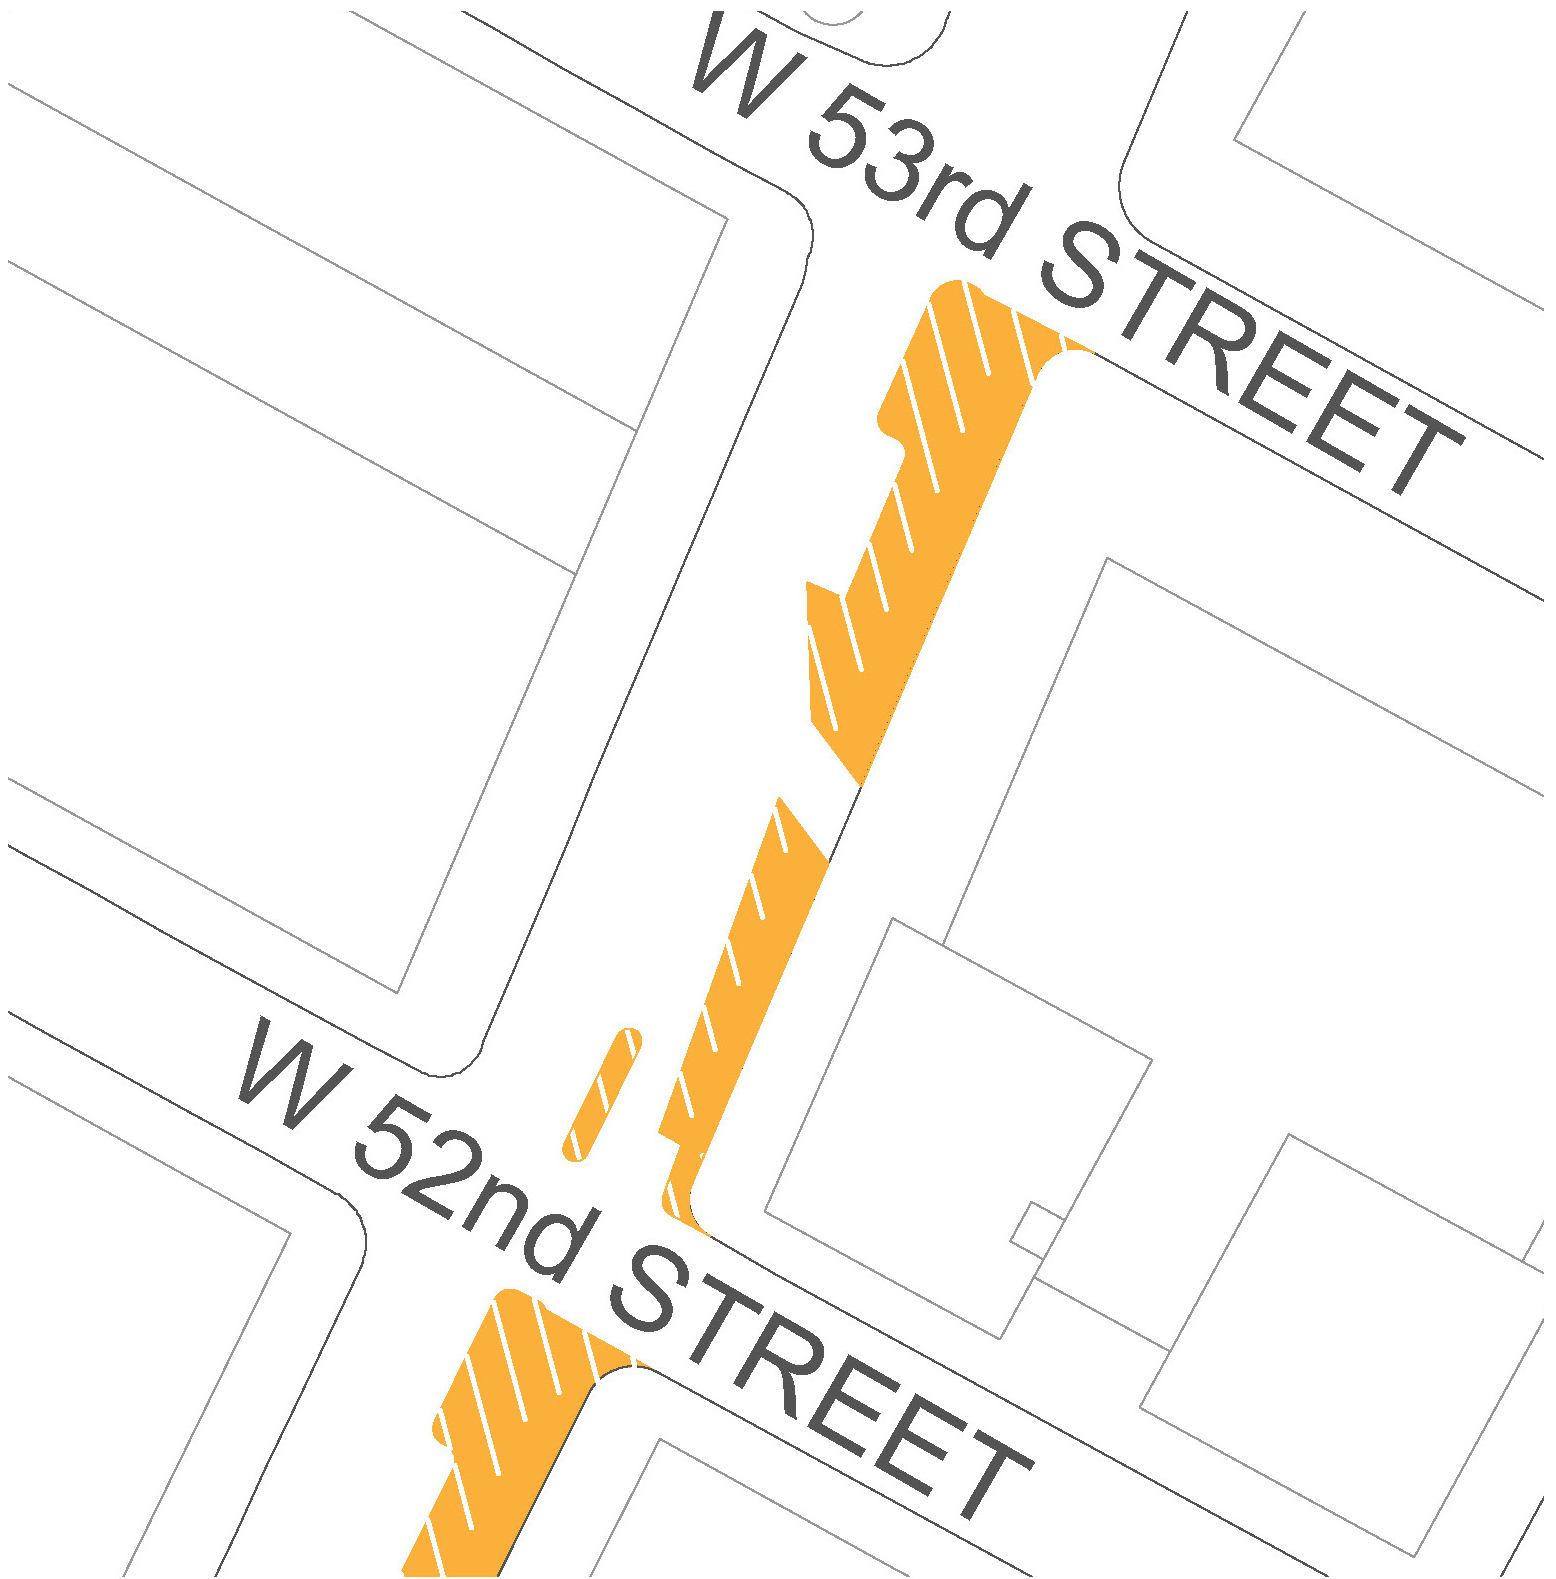

TIMES SQUARE PLAZA, MANHATTAN

Plaza Partner: Times Square Alliance

Plaza Area is Approx. 4,320 SF

Pedestrian Clear Path