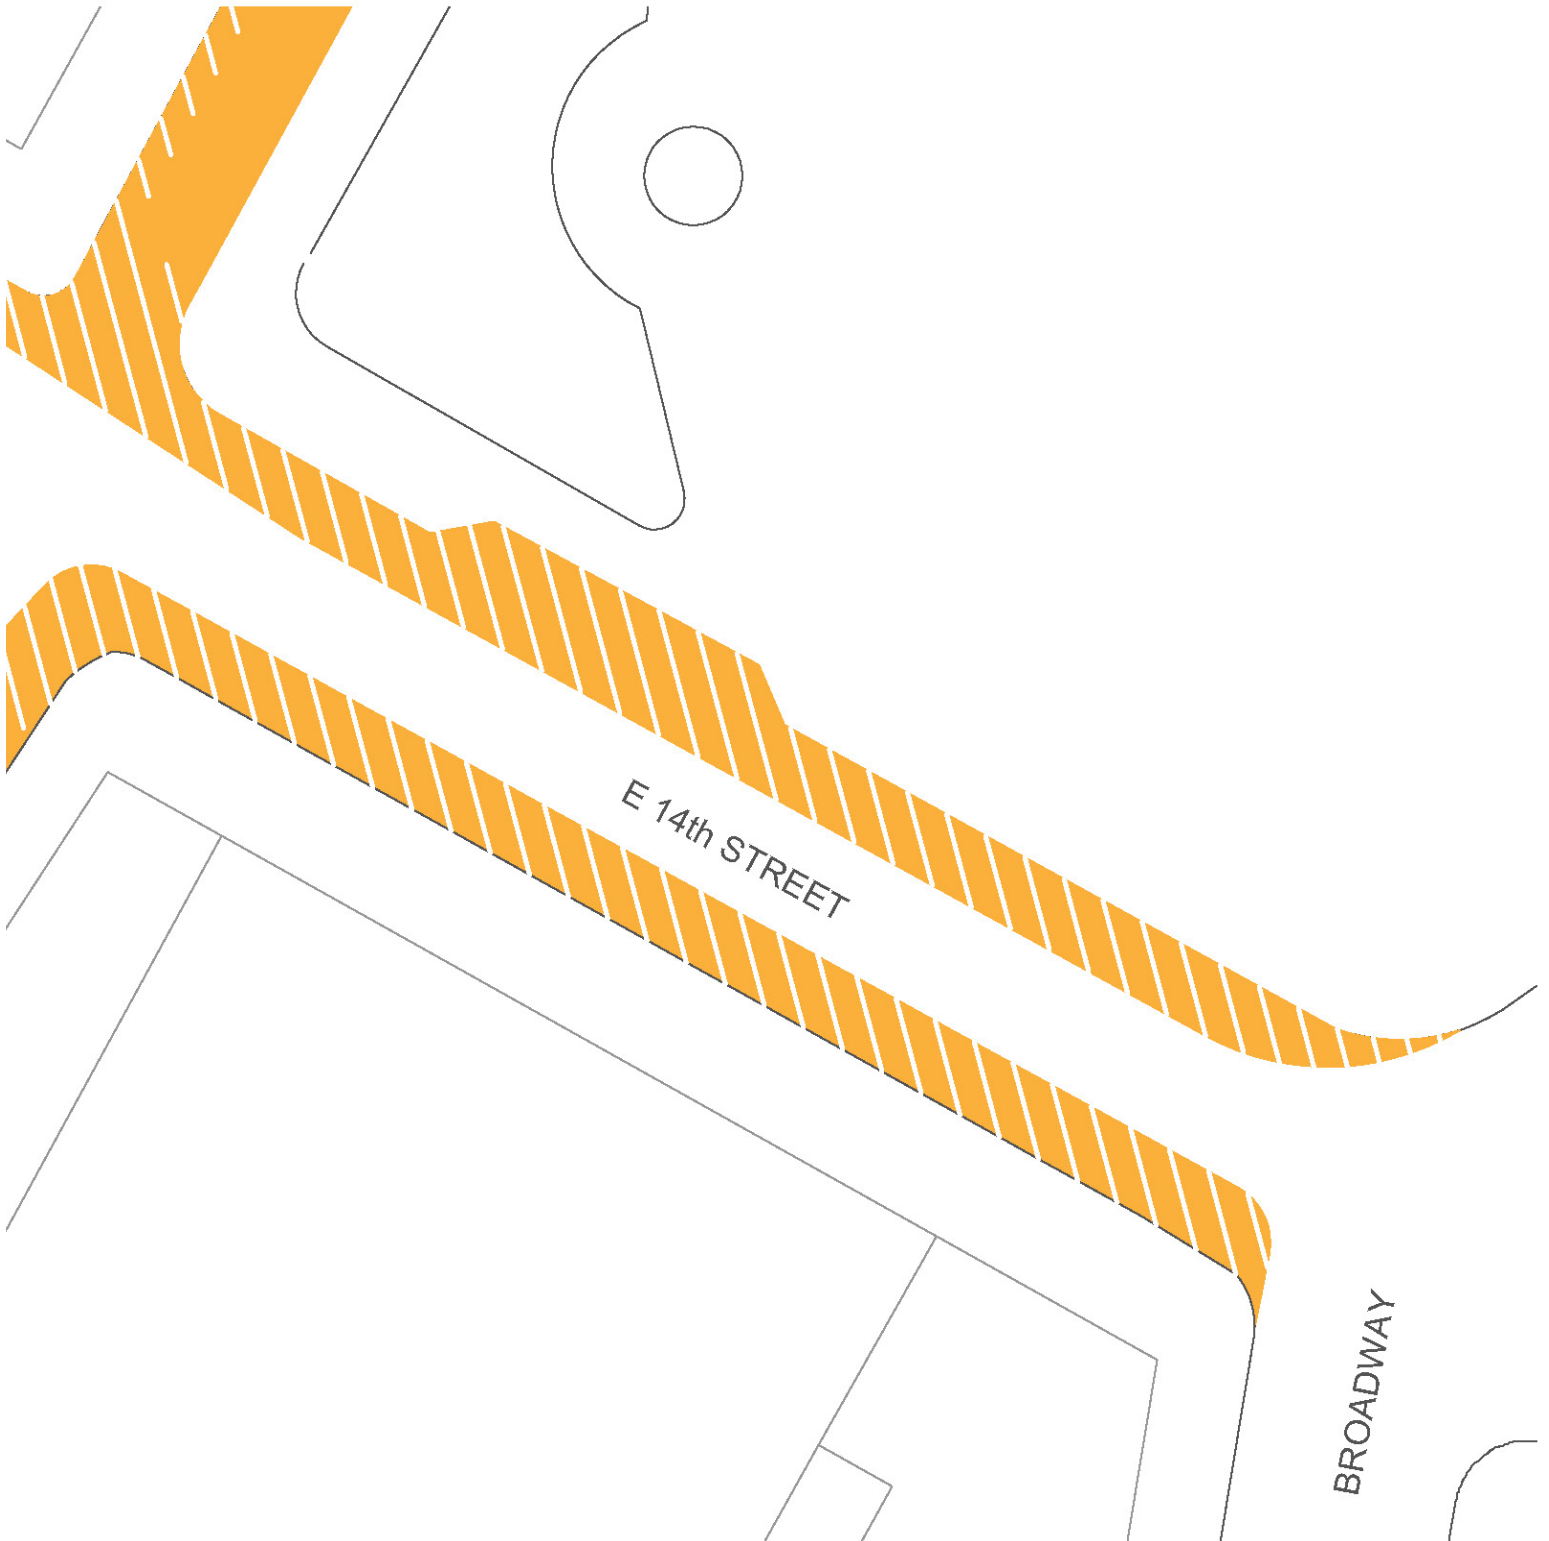

UNION SQUARE PLAZA, MANHATTAN

Plaza Partner: DPR / Union Square Partnership

 Plaza Area is Approx. 44,200 SF

 Pedestrian Clear Path

UNION SQUARE PLAZA, MANHATTAN

Plaza Partner: DPR / Union Square Partnership

 Plaza Area is Approx. 5,060 SF

 Pedestrian Clear Path

UNION SQUARE PLAZA, MANHATTAN

Plaza Partner: DPR / Union Square Partnership

 Plaza Area is Approx. 7,290 SF

 Pedestrian Clear Path

UNION SQUARE PLAZA, MANHATTAN

Plaza Partner: DPR / Union Square Partnership

 Plaza Area is Approx. 6,200 SF

 Pedestrian Clear Path

UNION SQUARE PLAZA, MANHATTAN

Plaza Partner: DPR / Union Square Partnership

 Plaza Area is Approx. 5,280 SF

 Pedestrian Clear Path

UNION SQUARE PLAZA, MANHATTAN

Plaza Partner: DPR / Union Square Partnership

 Plaza Area is Approx. 5,830 SF

 Pedestrian Clear Path

UNION SQUARE PLAZA, MANHATTAN

Plaza Partner: DPR / Union Square Partnership