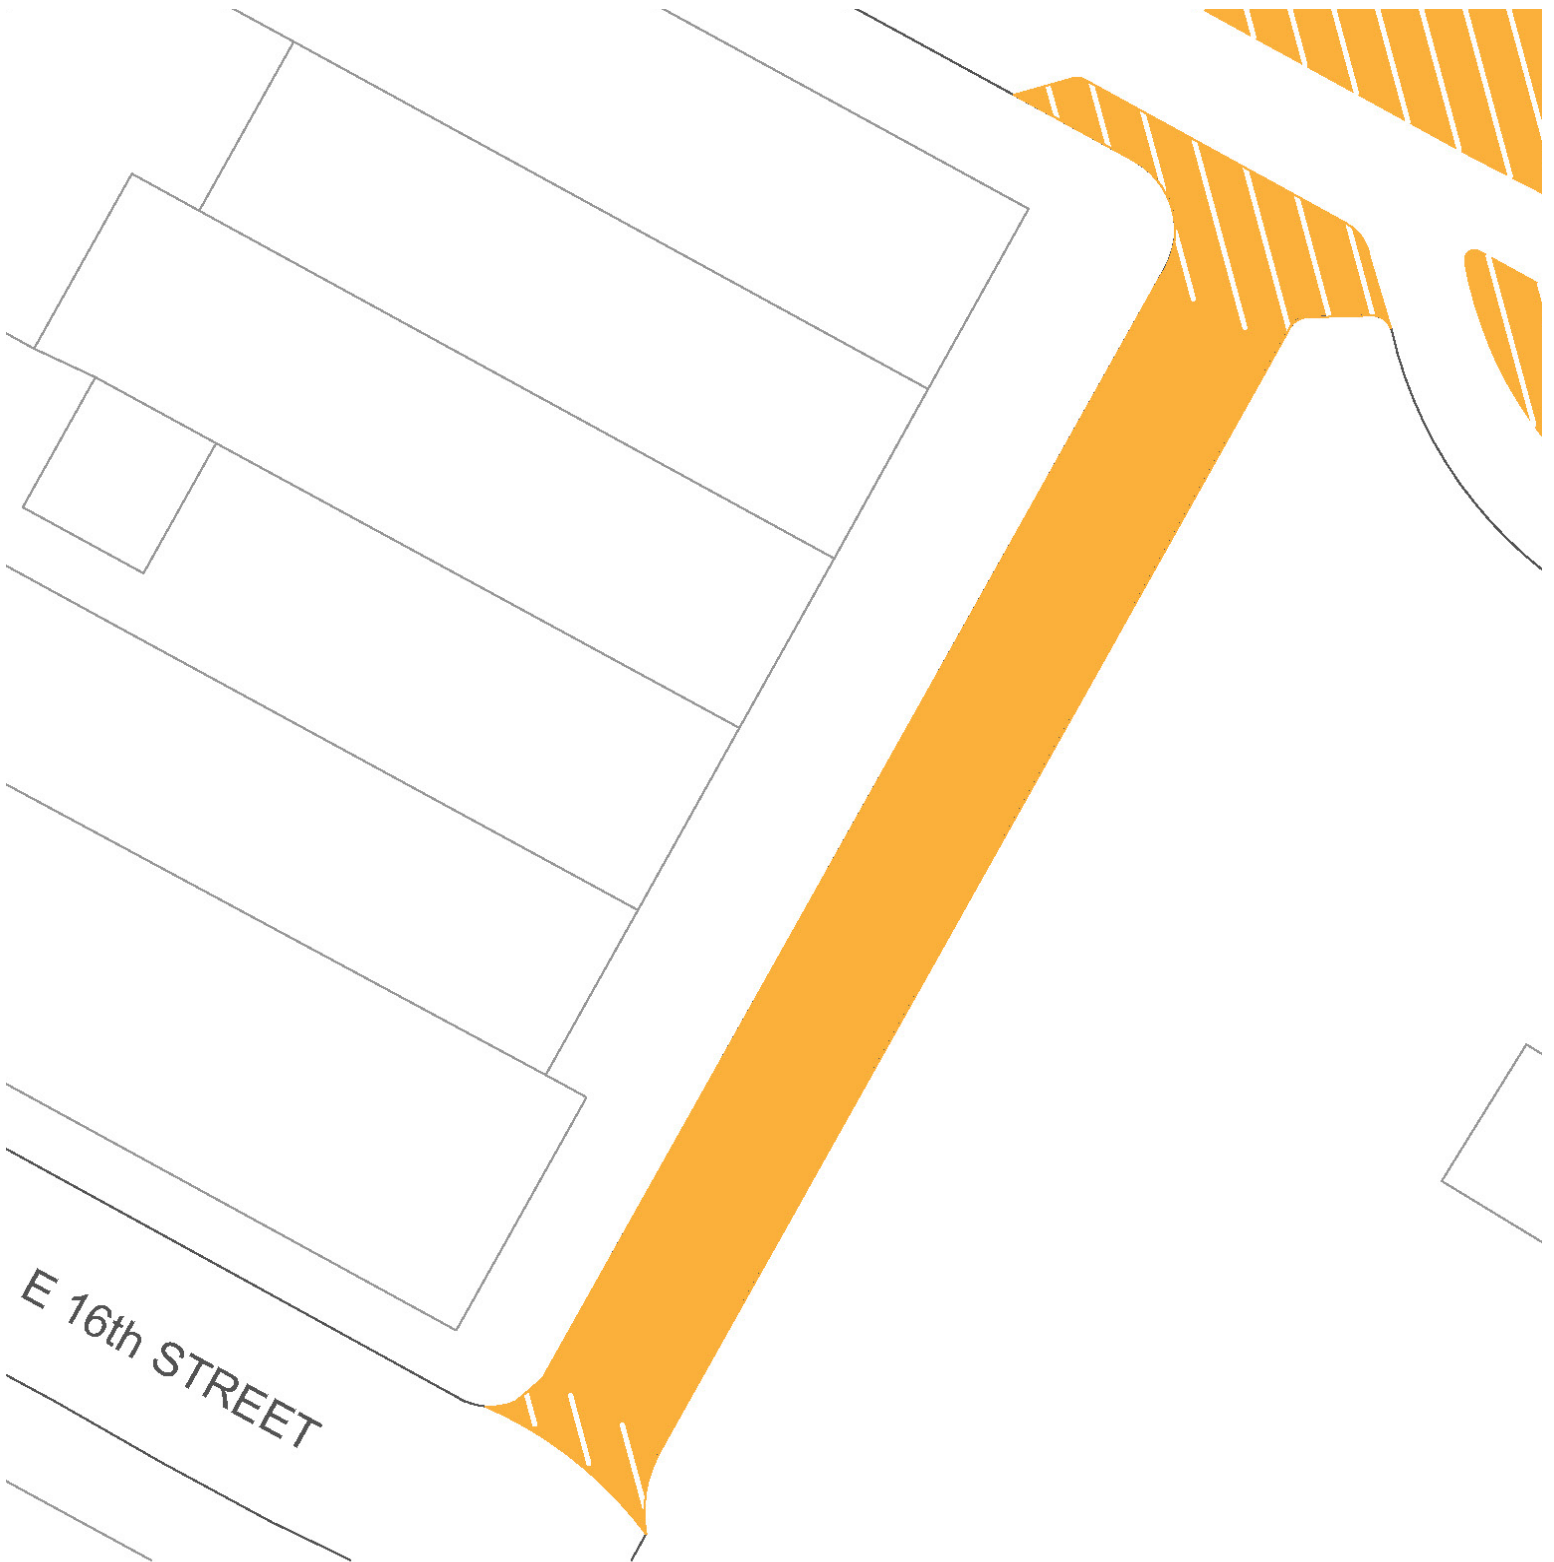

 Plaza Area is Approx. 5,060 SF

 Pedestrian Clear Path

UNION SQUARE PLAZA, MANHATTAN

Plaza Partner: DPR / Union Square Partnership

 Plaza Area is Approx. 7,290 SF

 Pedestrian Clear Path

UNION SQUARE PLAZA, MANHATTAN

Plaza Partner: DPR / Union Square Partnership

 Plaza Area is Approx. 6,200 SF

 Pedestrian Clear Path

UNION SQUARE PLAZA, MANHATTAN

Plaza Partner: DPR / Union Square Partnership

 Plaza Area is Approx. 5,280 SF

 Pedestrian Clear Path

UNION SQUARE PLAZA, MANHATTAN

Plaza Partner: DPR / Union Square Partnership

 Plaza Area is Approx. 5,830 SF

 Pedestrian Clear Path

UNION SQUARE PLAZA, MANHATTAN

Plaza Partner: DPR / Union Square Partnership

 Plaza Area is Approx. 11,670 SF

 Pedestrian Clear Path

UNION SQUARE PLAZA, MANHATTAN

Plaza Partner: DPR / Union Square Partnership

 Plaza Area is Approx. 2,870 SF

 Pedestrian Clear Path