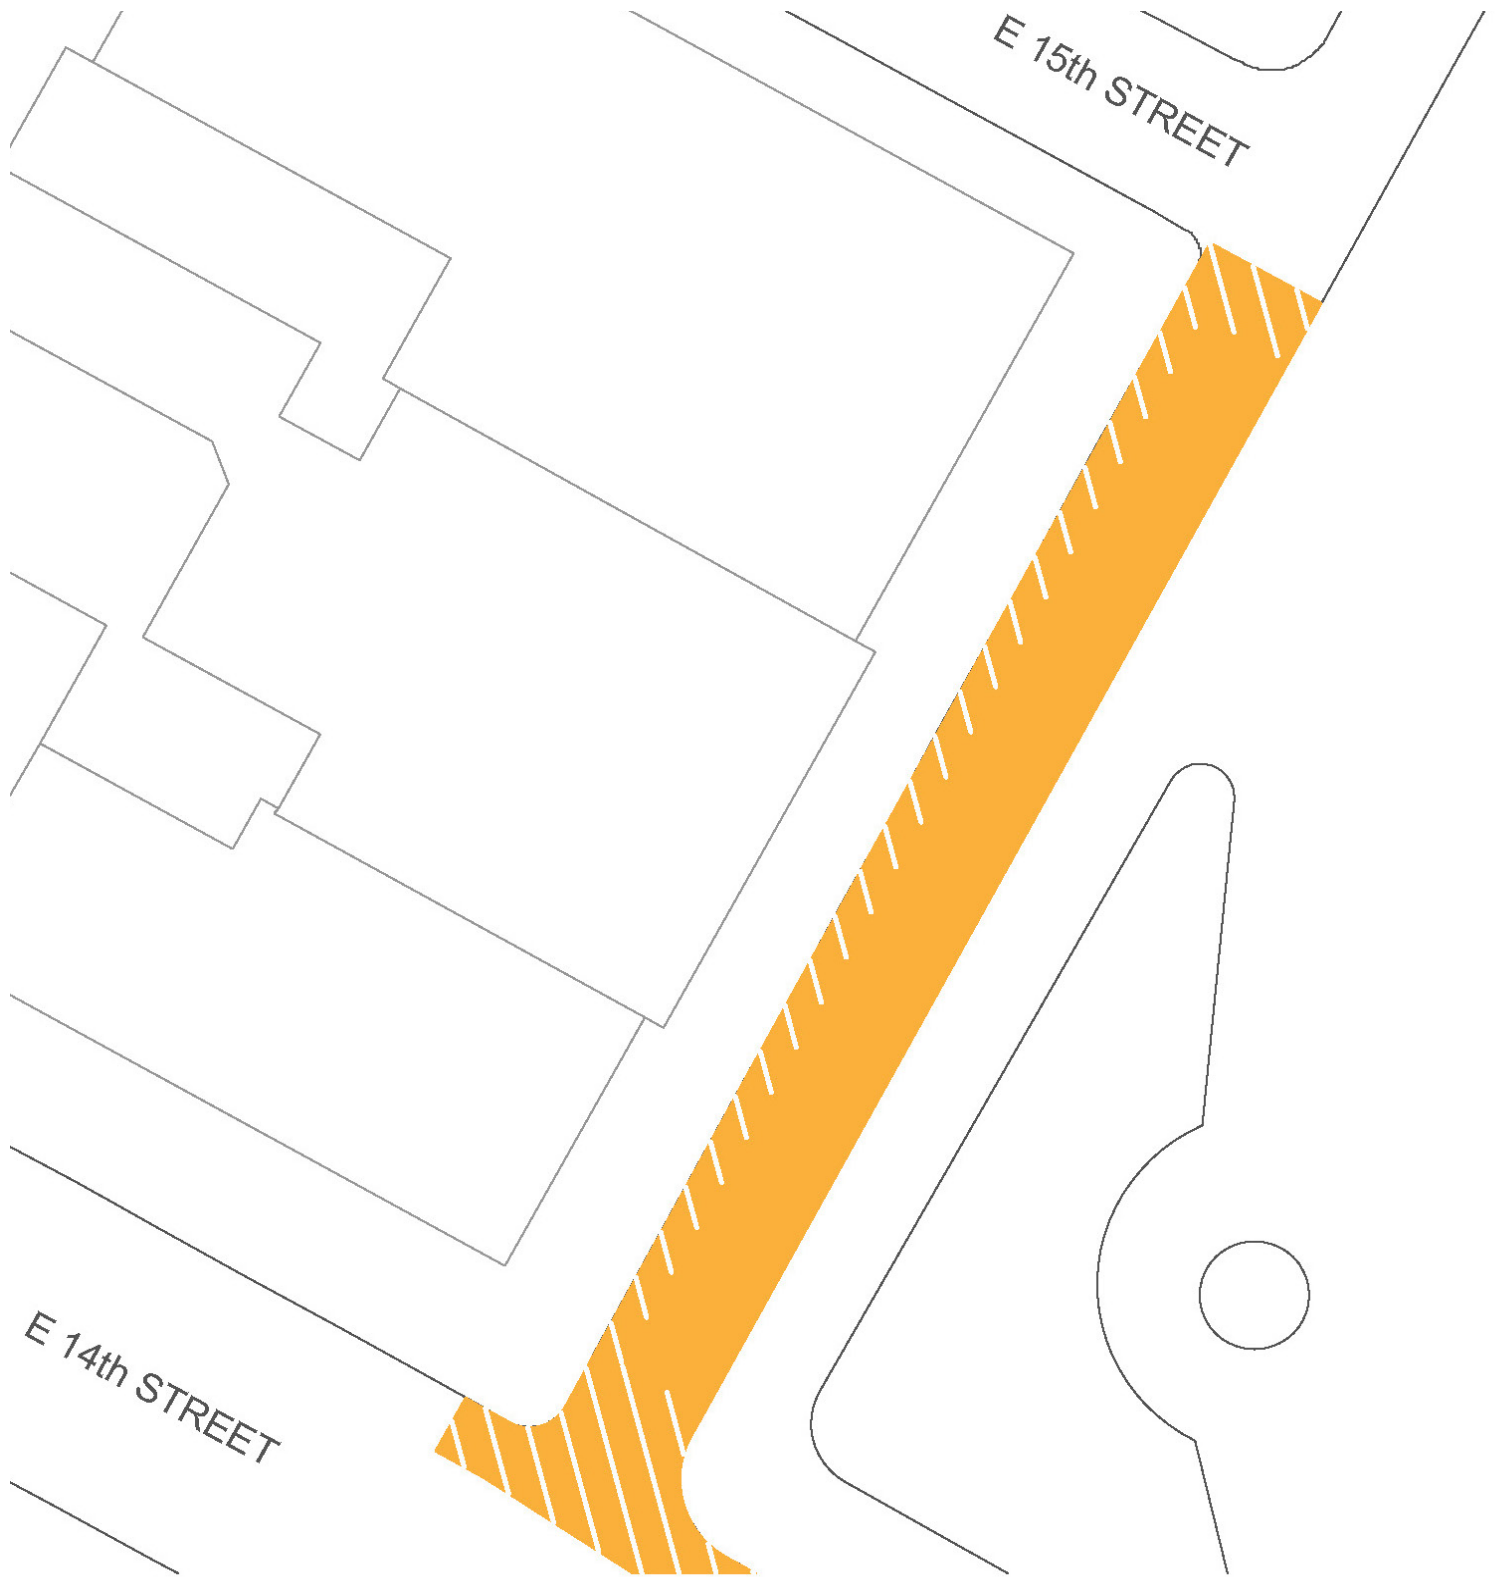

 Plaza Area is Approx. 5,060 SF

 Pedestrian Clear Path

UNION SQUARE PLAZA, MANHATTAN

Plaza Partner: DPR / Union Square Partnership

 Plaza Area is Approx. 7,290 SF

 Pedestrian Clear Path

UNION SQUARE PLAZA, MANHATTAN

Plaza Partner: DPR / Union Square Partnership

 Plaza Area is Approx. 6,200 SF

 Pedestrian Clear Path

UNION SQUARE PLAZA, MANHATTAN

Plaza Partner: DPR / Union Square Partnership

 Plaza Area is Approx. 5,280 SF

 Pedestrian Clear Path

UNION SQUARE PLAZA, MANHATTAN

Plaza Partner: DPR / Union Square Partnership

 Plaza Area is Approx. 5,830 SF

 Pedestrian Clear Path

UNION SQUARE PLAZA, MANHATTAN

Plaza Partner: DPR / Union Square Partnership

 Plaza Area is Approx. 11,670 SF

 Pedestrian Clear Path

UNION SQUARE PLAZA, MANHATTAN

Plaza Partner: DPR / Union Square Partnership

 Plaza Area is Approx. 2,870 SF

 Pedestrian Clear Path