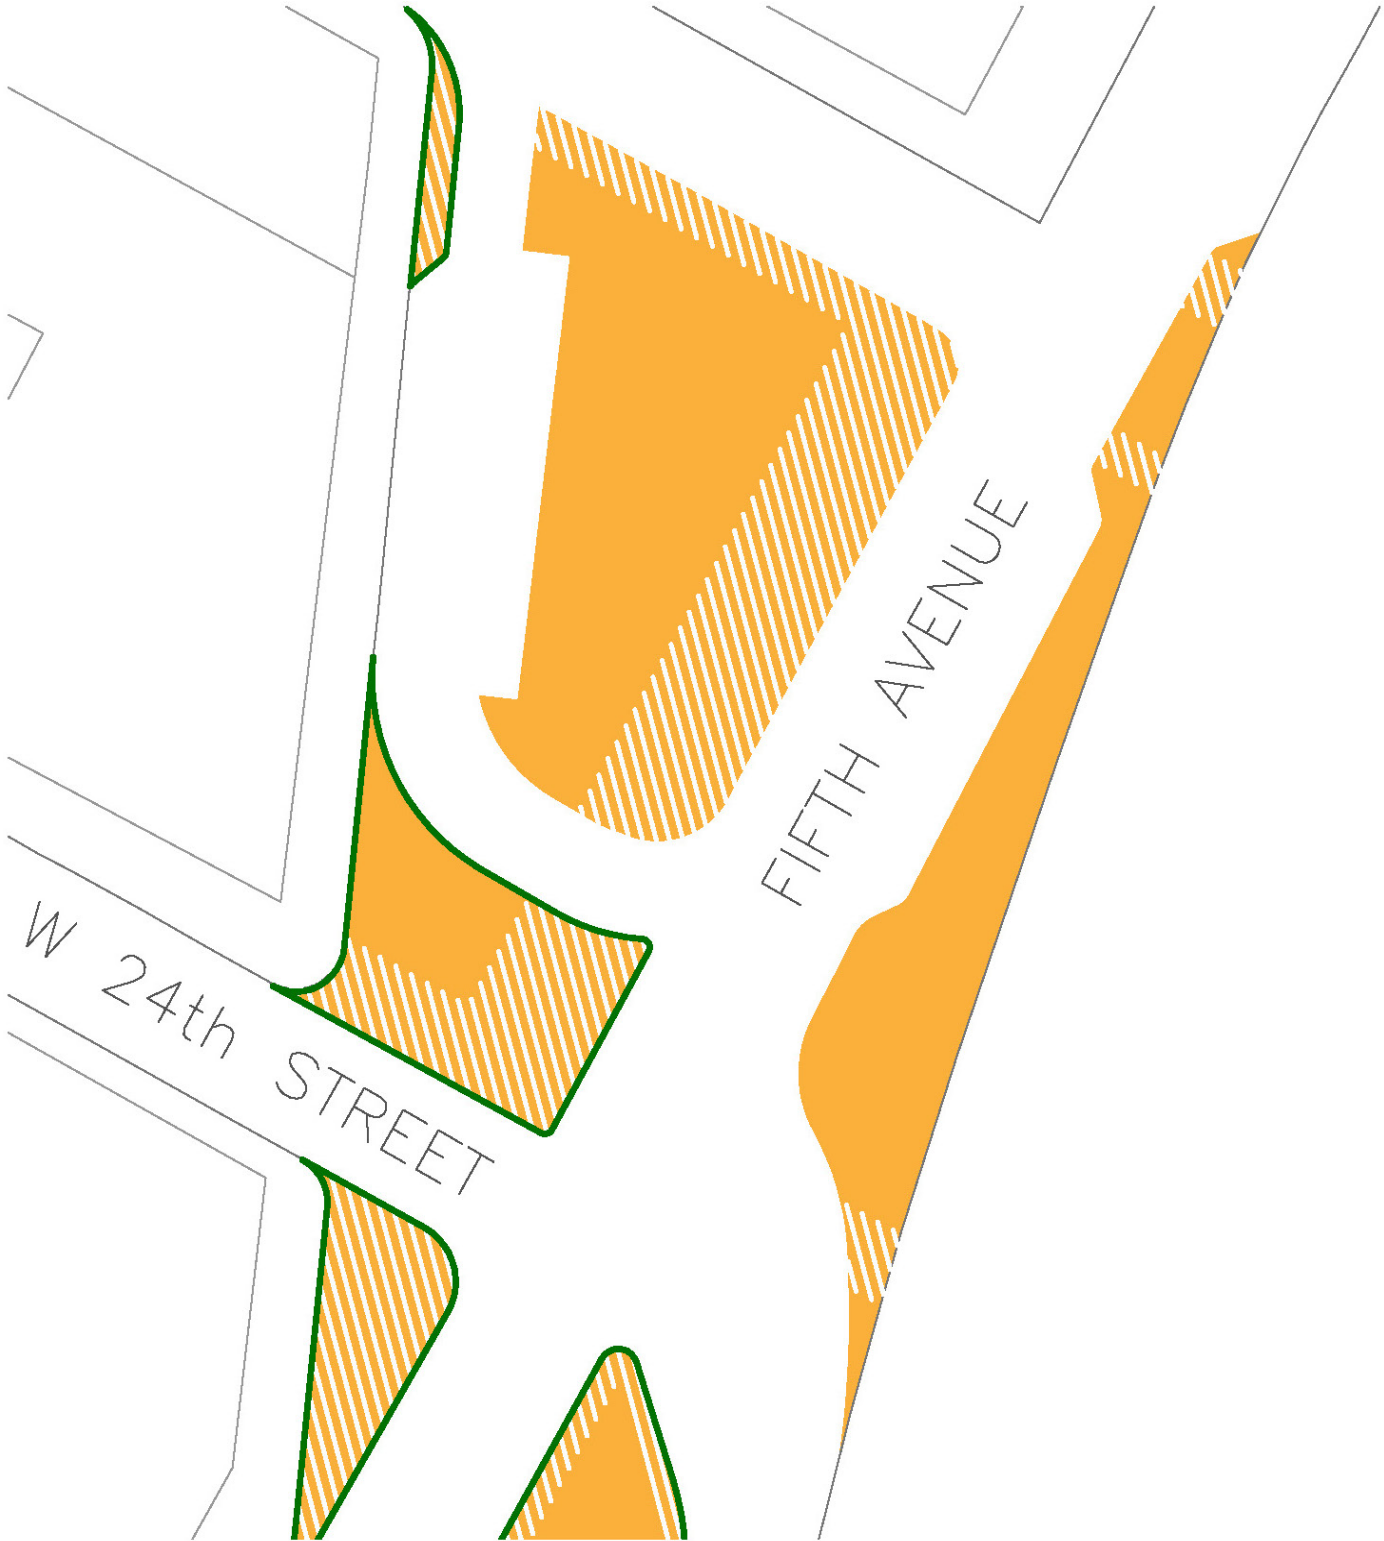

WORTH SQUARE PLAZA, MANHATTAN

Plaza Partner: Madison Square Park Conservancy / DPR

-  Plaza Area is Approx. 18,500 SF
-  Pedestrian Clear Path
-  Flatiron Plaza