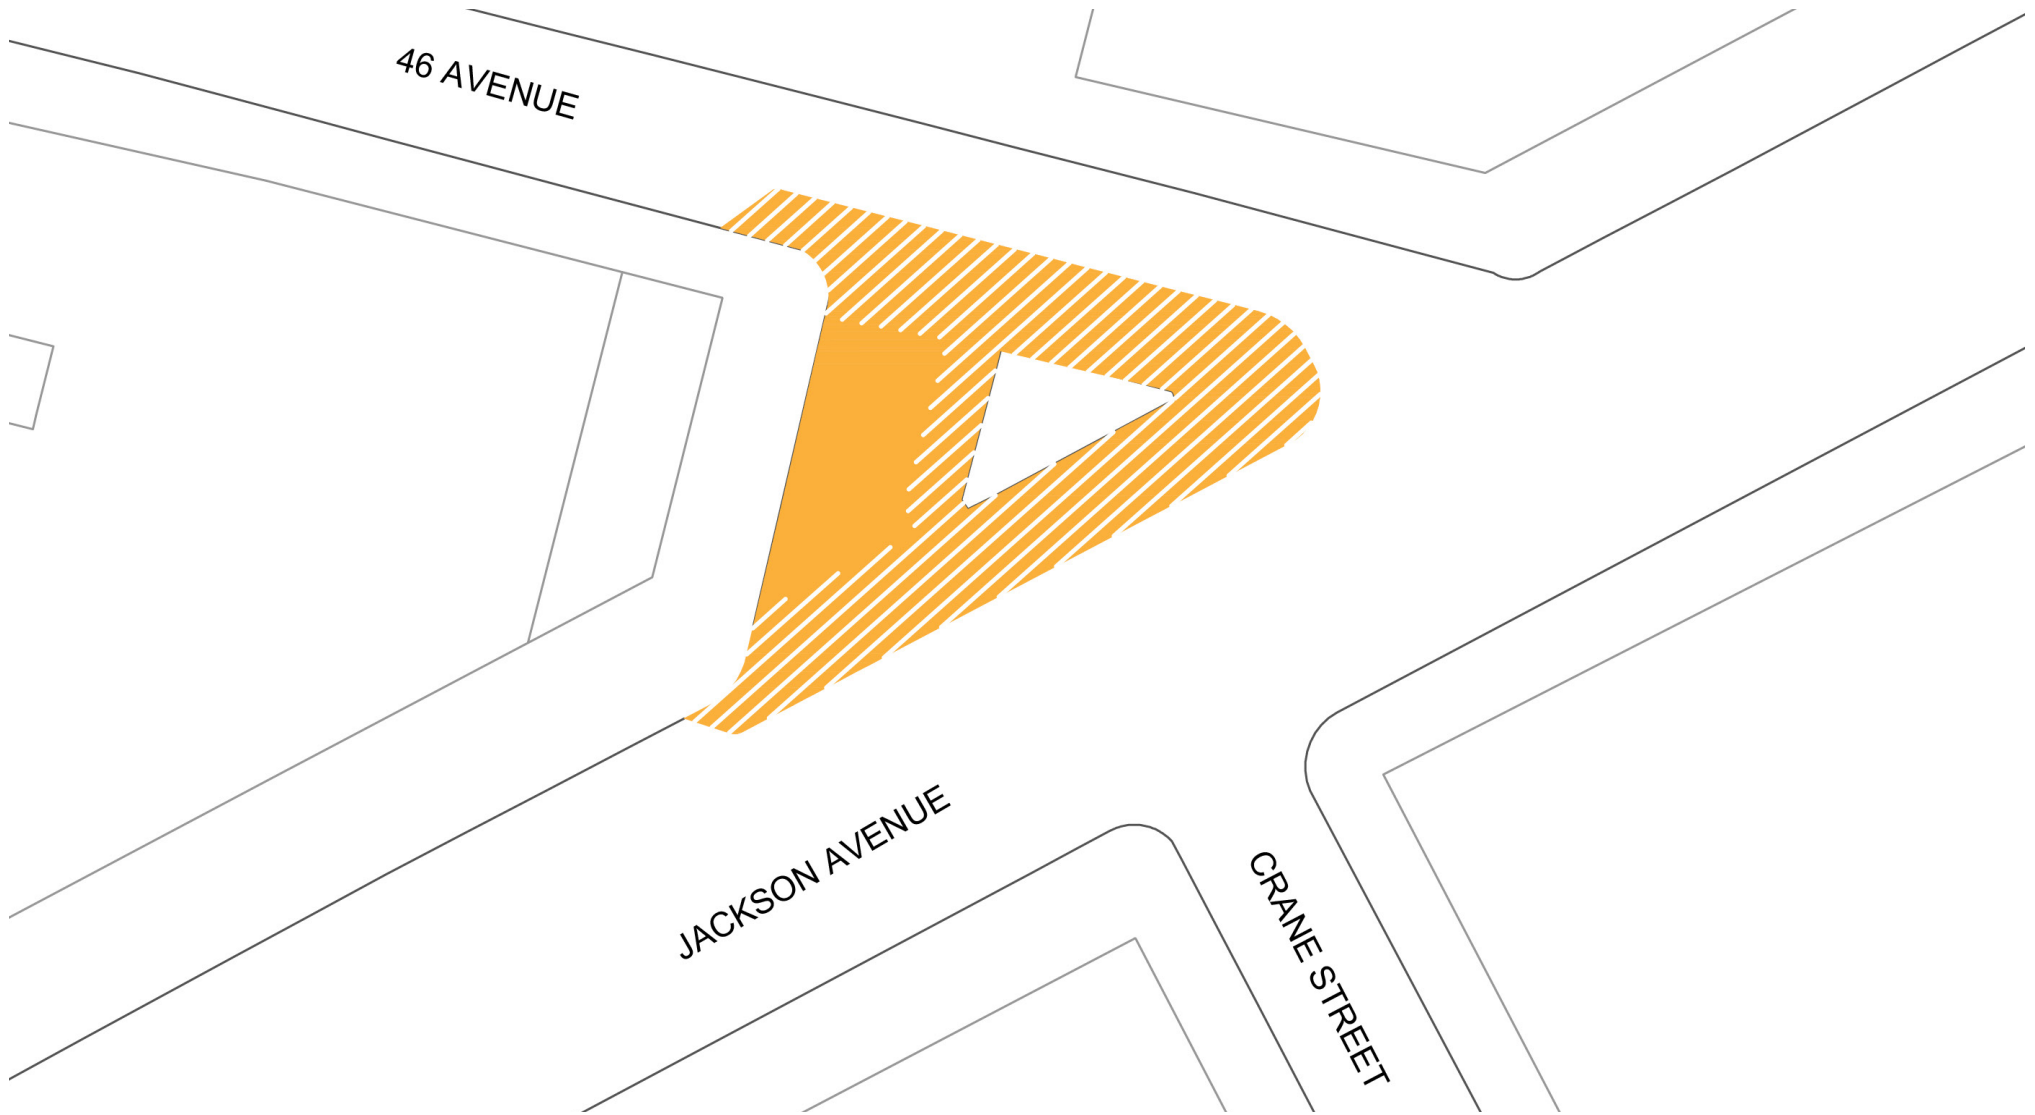

# 46TH AVENUE PLAZA, QUEENS

Plaza Partner: MoMA PS1

 Plaza Area is Approx. 3,500 SF

 Pedestrian Clear Path