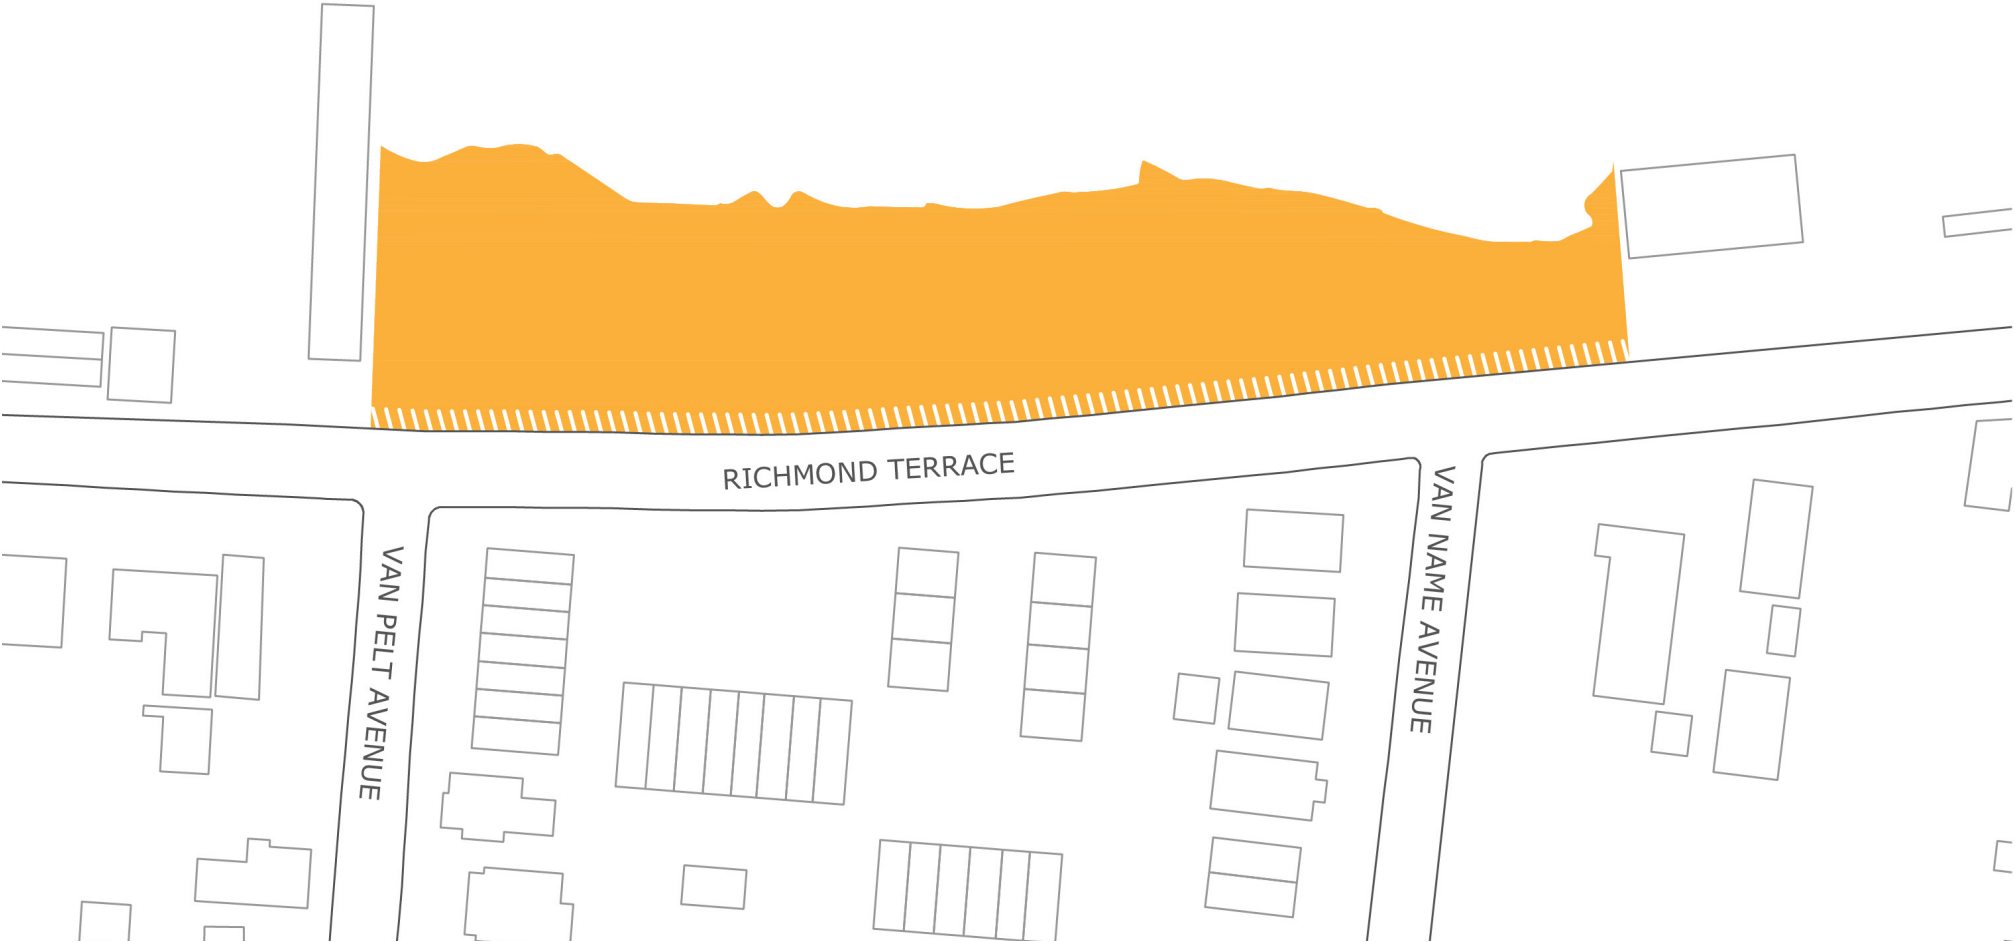

VAN NAME / VAN PELT PLAZA, STATEN ISLAND

Plaza Partner: DPR

Plaza Area is Approx. 66,150 SF

Pedestrian Clear Path