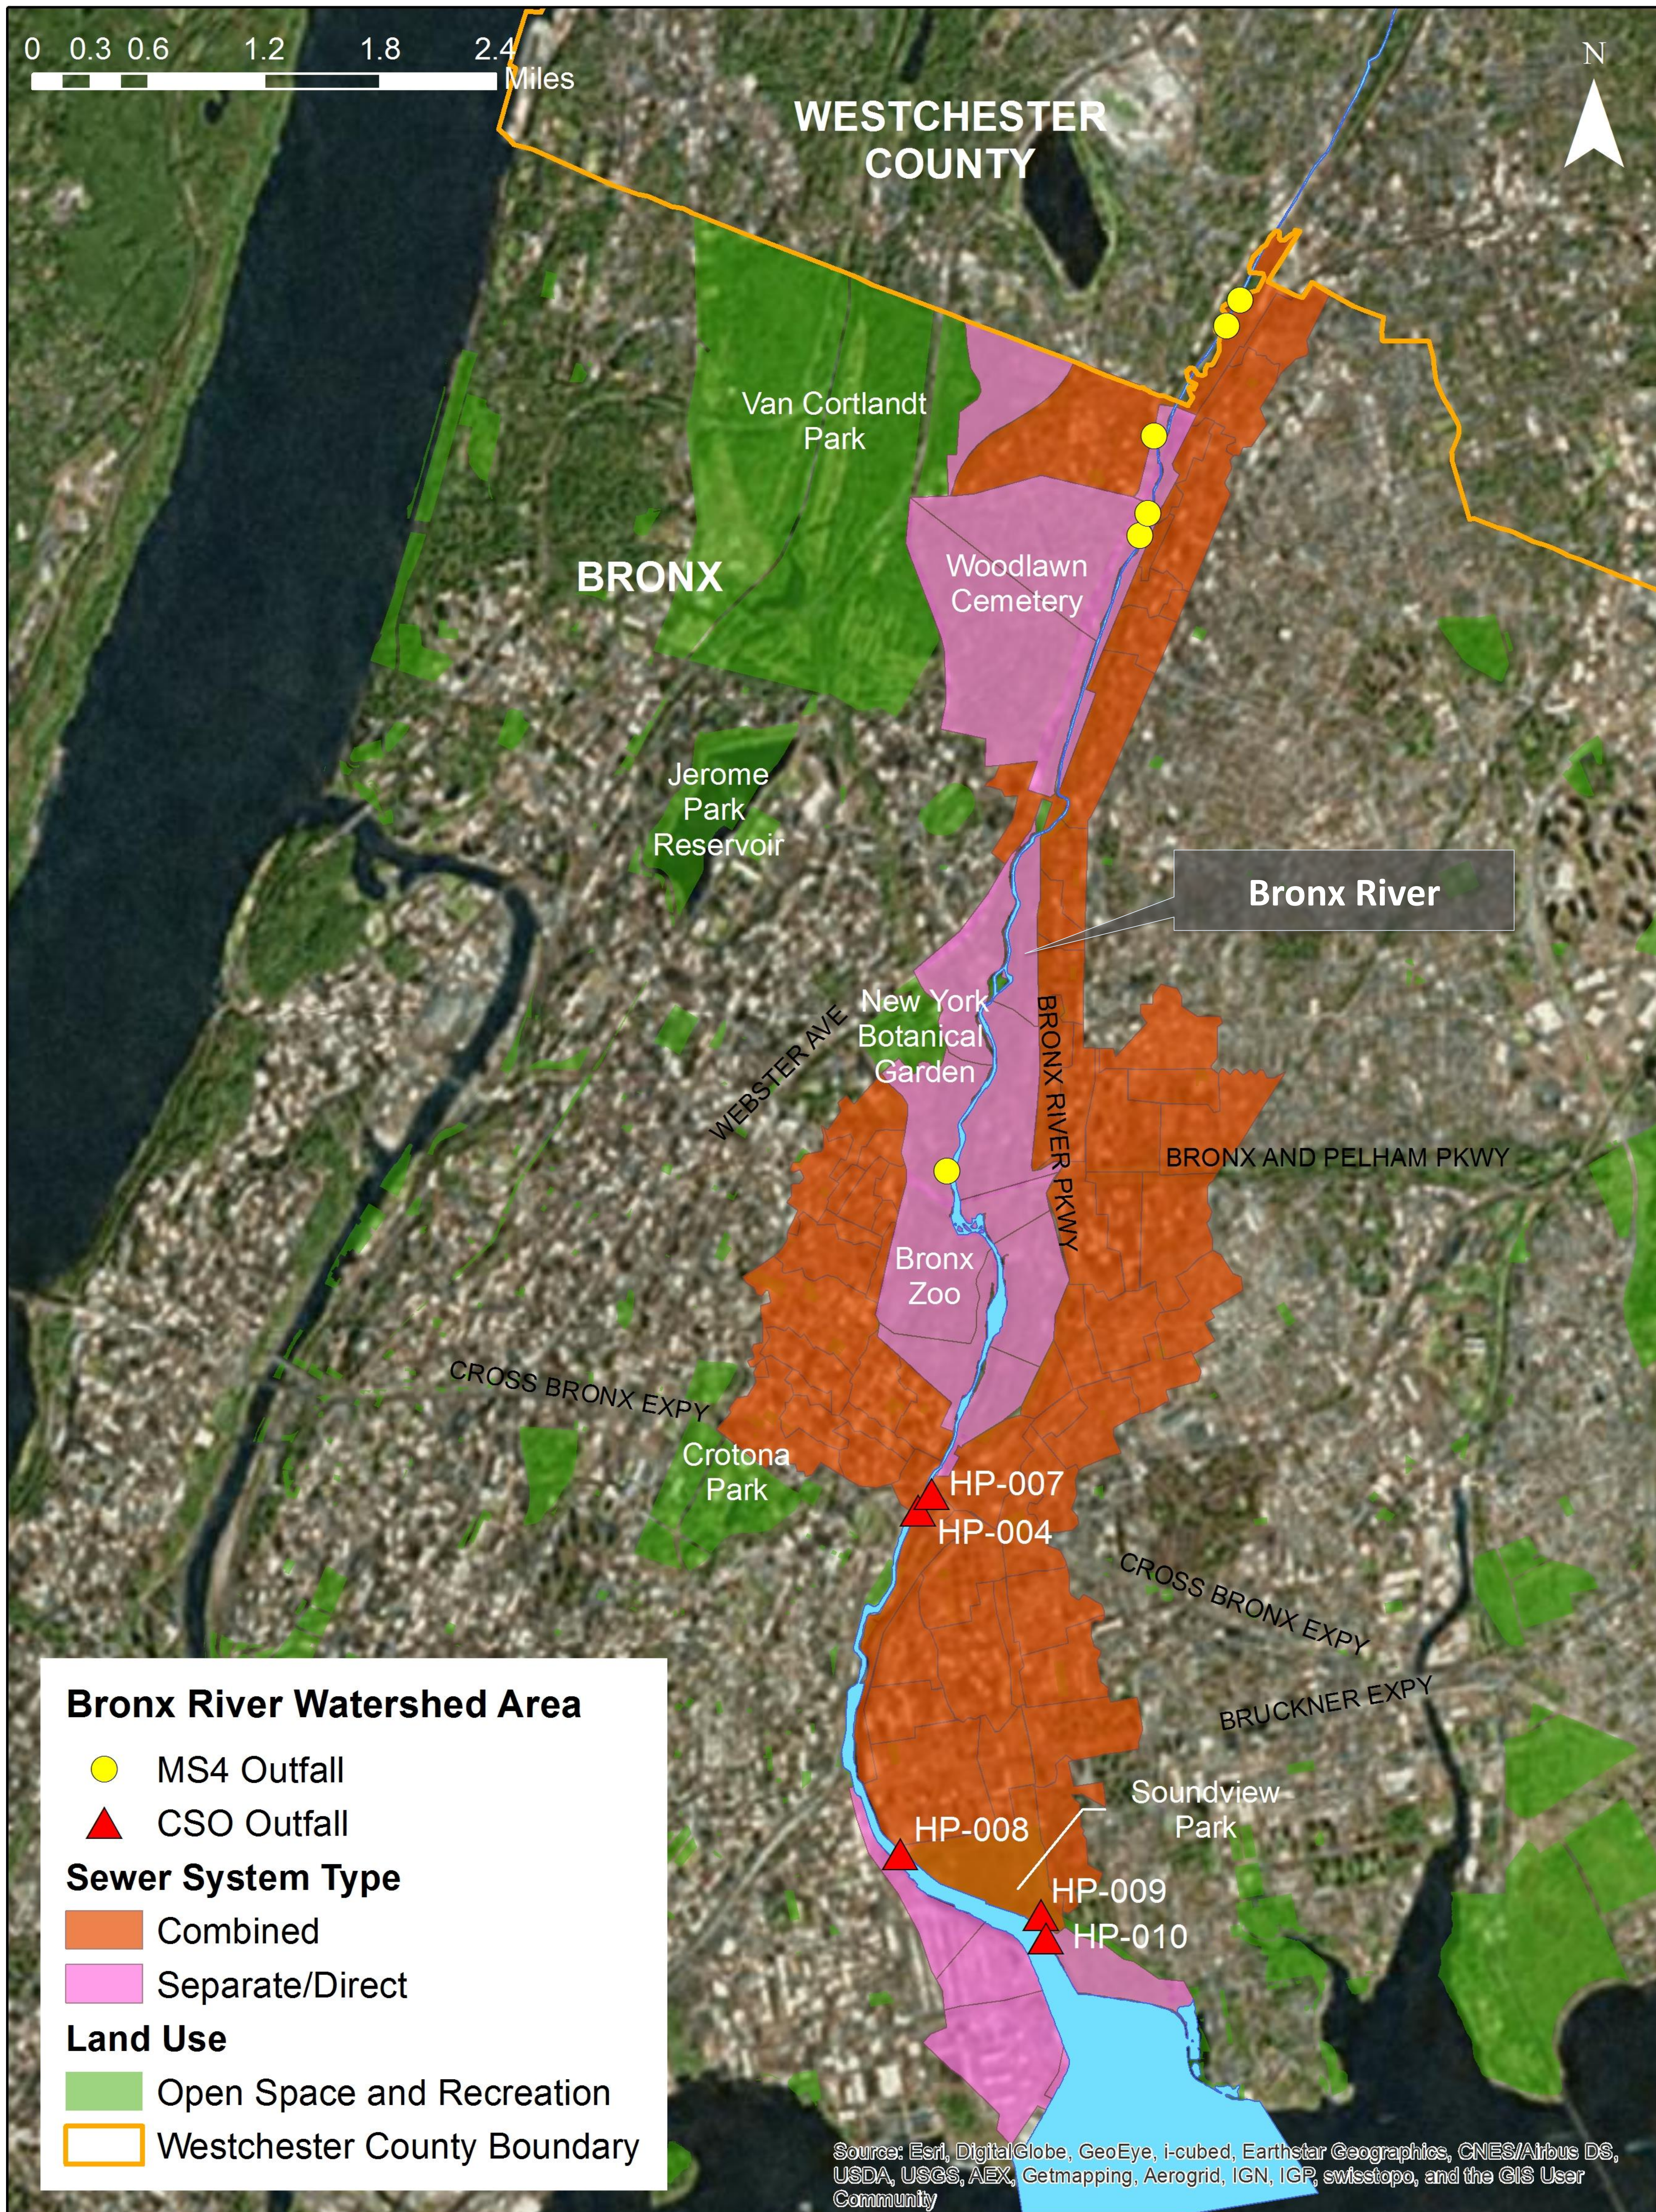

# Bronx River Drainage Area

Source: Esri, DigitalGlobe, GeoEye, i-cubed, Earthstar Geographics, CNES/Airbus DS, USDA, USGS, AEX, Getmapping, Aerogrid, IGN, IGP, swisstopo, and the GIS User Community