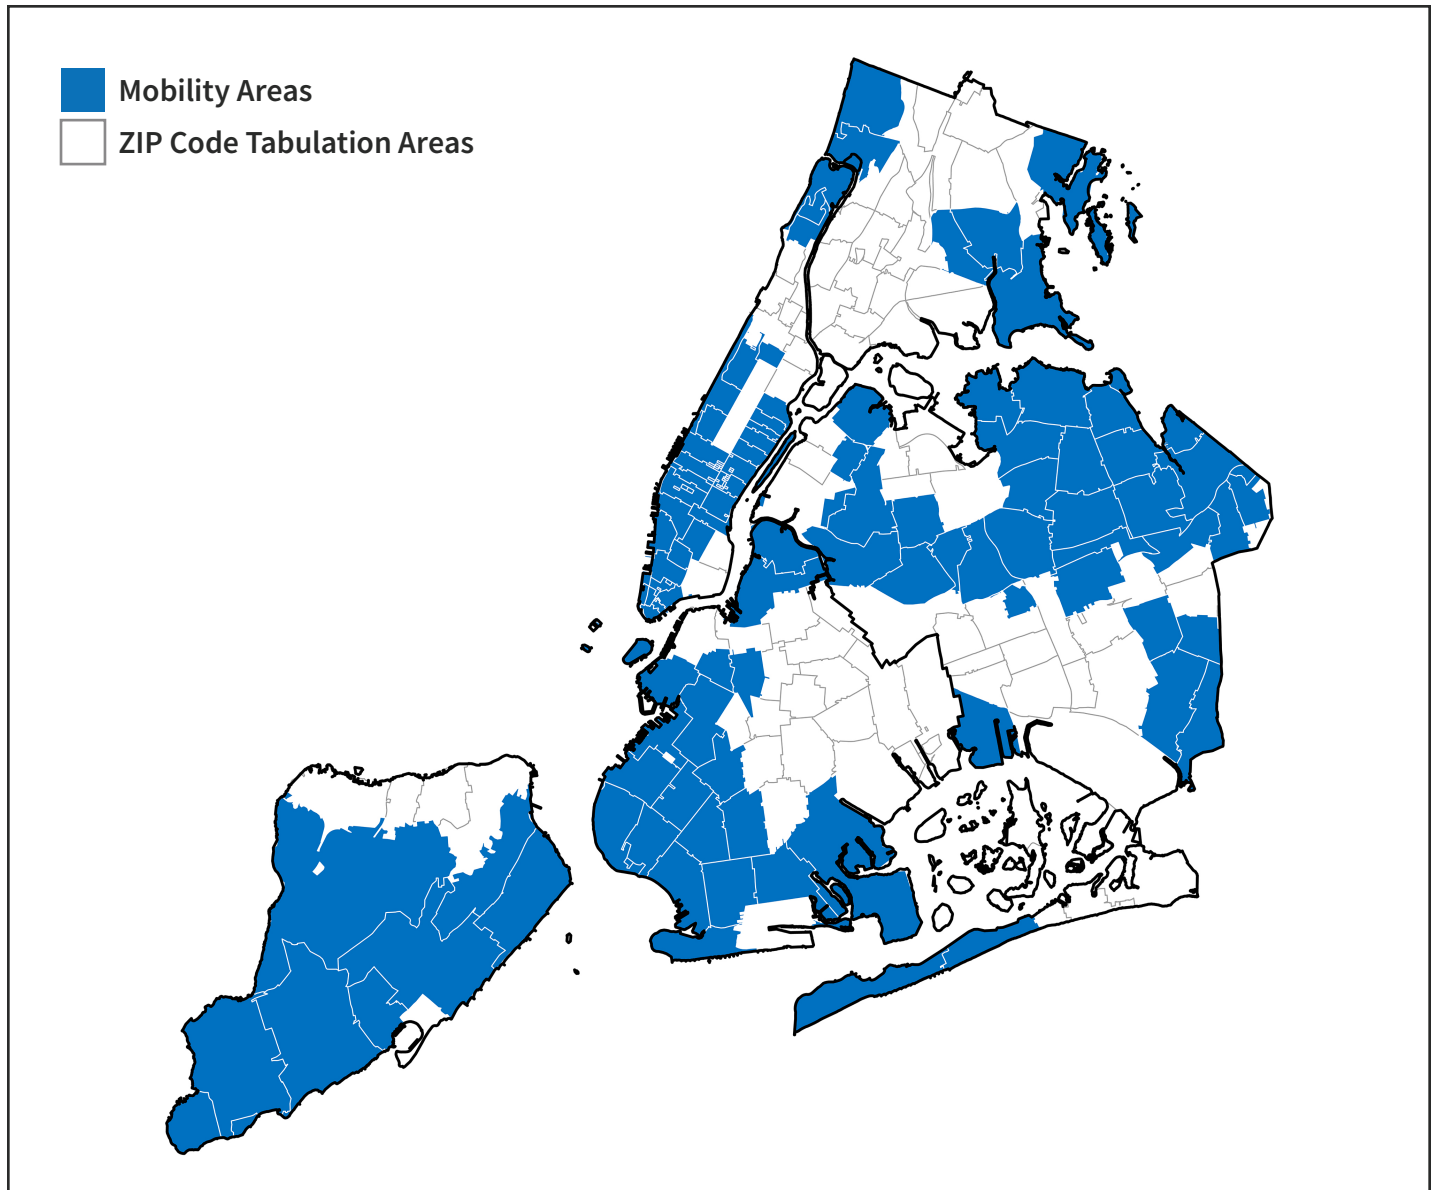

Housing Choice

HPD's Mobility Counseling Program

The zip codes depicted on the map below and listed on the back on this form are the areas covered under *Housing Choice*. A unit must be in one of the Mobility Area zip codes in order to be eligible for the program.

Mobility Areas by zip code

Bronx

10461	Morris Park, Westchester Square, Pelham Bay
10462	Pelham Parkway, Parkchester
10463	Spuyten Duyvil, Kingsbridge
10464	City Island
10465	Country Club, Edgewater Park, Throgs Neck
10471	Fieldston, Riverdale

Brooklyn

11204	Bensonhurst, Borough Park
11209	Bay Ridge, Fort Hamilton
11211	Williamsburg, South Williamsburg
11214	Bath Beach, Benson Hurst, Gravesend
11215	Gowanus, Greenwood, Park Slope, South Slope
11217	Boerum Hill, Downtown Brooklyn
11218	Borough Park, Kensington, Windsor Terrace
11219	Benson Hurst, Borough Park, Dyker Heights
11220	Sunset Park
11223	Gravesend, Sheepshead Bay
11224	Coney Island, Seagate, West Brighton
11228	Dyker Heights
11229	Gerritsen Beach, Midwood, Sheepshead Bay
11230	Midwood
11231	Carroll Gardens, Columbia Waterfront, Red Hook
11232	Greenwood, South Slope, Sunset Park
11234	Bergen Beach, Flatbush, Flatlands, Marine Park, Mill Basin
11238	Prospect Heights