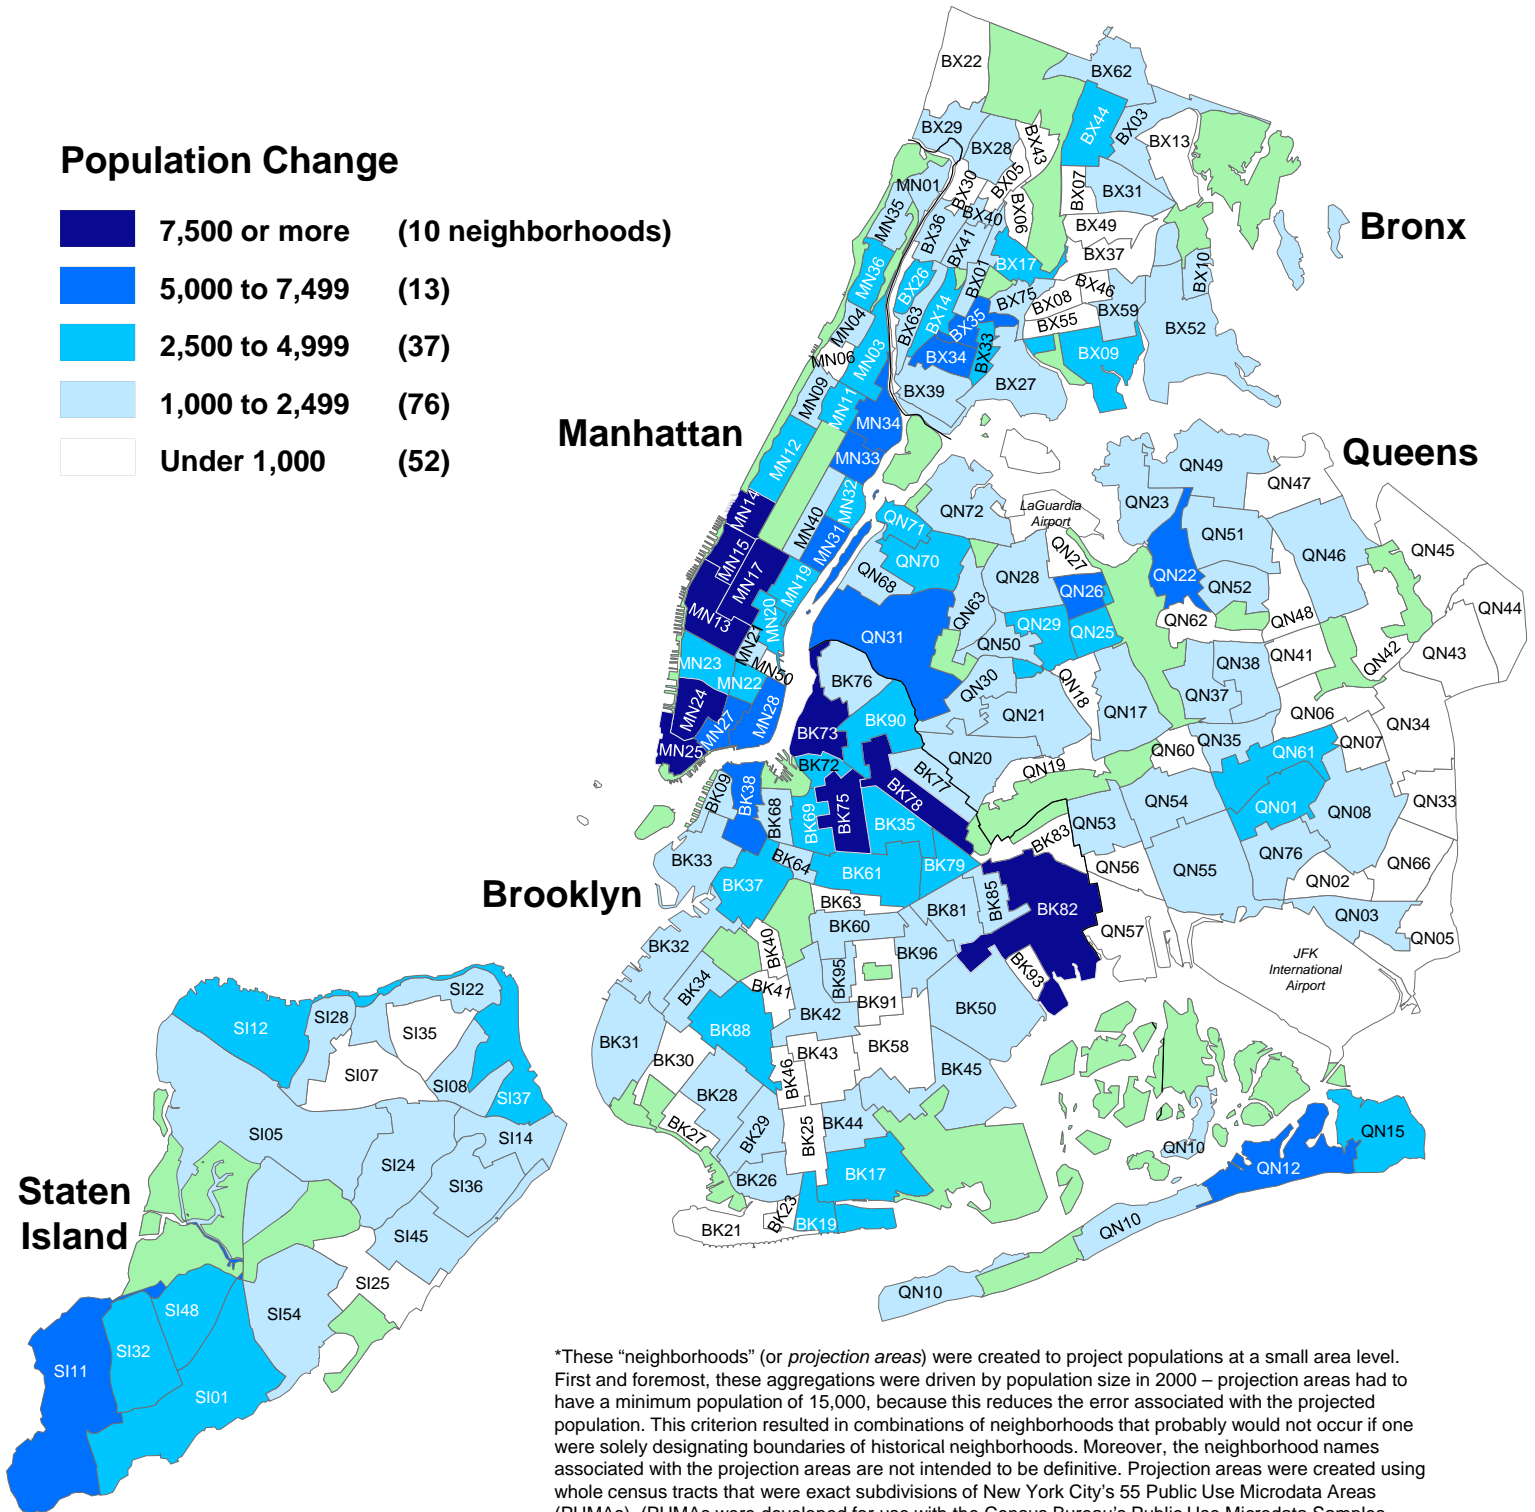

Projected Population Change by Neighborhood* New York City, 2000-2010

Population Change

*These "neighborhoods" (or *projection areas*) were created to project populations at a small area level. First and foremost, these aggregations were driven by population size in 2000 – projection areas had to have a minimum population of 15,000, because this reduces the error associated with the projected population. This criterion resulted in combinations of neighborhoods that probably would not occur if one were solely designating boundaries of historical neighborhoods. Moreover, the neighborhood names associated with the projection areas are not intended to be definitive. Projection areas were created using whole census tracts that were exact subdivisions of New York City's 55 Public Use Microdata Areas (PUMAs). (PUMAs were developed for use with the Census Bureau's Public Use Microdata Samples (PUMS) and are approximations of Community Districts.) Projection areas were not permitted to cross PUMA boundaries. Users need to be cognizant of the reason why these projection areas were created, and the demographic and geographic constraints inherent in how they were configured.